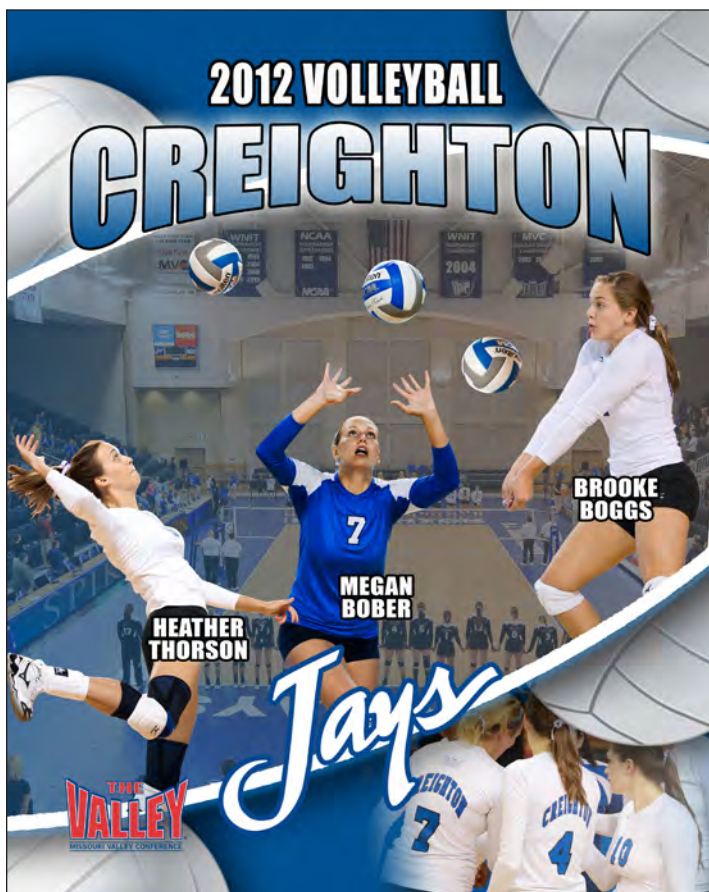

Marquette (27-7)		22	23	26										
#21 Creighton (29-3)		25	25	28										
NCAA Tournament First Round														
Nov. 30, 2012 Sports Pavilion Minneapolis, Minn.														
MARQUETTE.....	S	K	E	TA	PCT	AST	SA	SE	DIG	BS	BA	PTS.		
Holly Mertens.....	3	13	5	32	.250	0	0	0	3	0	1	13.5		
Danielle Carlson.....	3	13	3	29	.345	2	1	0	1	0	2	15.0		
Kelsey Mattai.....	3	4	1	8	.375	0	0	0	0	0	1	4.5		
Lindsey Gosh.....	3	6	3	24	.125	0	1	3	14	0	0	7.0		
Catherine Mayer.....	3	0	0	0	---	0	0	0	9	0	0	0.0		
Elizabeth Koberstein.....	3	1	2	8	-.125	41	0	1	5	0	2	2.0		
Erin Lehman.....	3	10	4	30	.200	0	0	0	2	0	0	10.0		
Julie Jeziorowski.....	3	1	0	1	1.000	0	0	0	19	0	0	1.0		
Rachel Stier.....	3	1	0	2	.500	1	0	1	9	0	0	1.0		
TEAM.....	3	49	18	134	.231	44	2	5	62	0	6	54.0		
#21 CREIGHTON.....														
S	K	E	TA	PCT	AST	SA	SE	DIG	BS	BA	PTS.			
Melanie Jereb.....	3	5	2	29	.103	3	0	2	15	1	2	7.0		
Katie Neisler.....	3	1	0	1	1.000	1	0	1	1	0	0	1.0		
Heather Thorson.....	3	3	1	13	.154	0	0	0	0	0	4	5.0		
Kelli Browning.....	3	12	0	20	.600	0	1	1	3	0	4	15.0		
Megan Bober.....	3	6	6	19	.000	41	1	0	12	2	2	10.0		
Michelle Sicner.....	3	7	0	14	.500	1	0	0	2	0	2	8.0		
Ashley Jansen.....	2	0	0	0	---	0	0	0	0	0	0	0.0		
Kate Elman.....	3	0	0	0	---	0	2	2	14	0	0	2.0		
Leah McNary.....	3	14	4	34	.294	1	0	0	2	1	2	16.0		
Brooke Boggs.....	3	0	0	1	1.000	0	1	1	5	0	0	1.0		
Lizzy Stivers.....	2	0	0	0	---	0	0	0	0	0	0	0.0		
TEAM.....	3	48	13	131	.267	47	5	7	54	4	16	65.0		
MU Attacks By Set					CU Attacks By Set									
K	E	TA	%	Set #	K	E	TA	%						
19	4	41	.366	1	16	2	34	.412						
16	5	49	.224	2	17	6	52	.212						
14	9	44	.114	3	15	5	45	.222						
					1	2	3	Total						
Tie Scores					5	14	19	38						
Lead Changes					2	7	10	19						

#21 Creighton (29-4)		25	17	23	17										
#11 Minnesota (26-7)		20	25	25	25										
NCAA Tournament Second Round															
Dec. 1, 2012 Sports Pavilion Minneapolis, Minn.															
#21 CREIGHTON.....	S	K	E	TA	PCT	AST	SA	SE	DIG	BS	BA	PTS.			
Melanie Jereb.....	4	10	4	28	.214	3	0	2	4	0	2	11.0			
Katie Neisler.....	4	0	1	2	-.500	1	2	0	6	0	0	2.0			
Heather Thorson.....	4	5	2	14	.214	0	0	0	2	0	0	7.5			
Kelli Browning.....	4	9	2	16	.438	1	0	1	4	0	5	11.5			
Megan Bober.....	4	11	4	23	.304	35	1	0	8	1	3	14.5			
Michelle Sicner.....	4	2	2	11	.000	2	0	0	4	0	6	5.0			
Ashley Jansen.....	3	0	0	0	.000	0	0	1	0	0	0	0.0			
Savannah Smith.....	1	0	0	0	---	0	0	0	0	0	0	0.0			
Kate Elman.....	4	0	0	0	---	3	0	1	9	0	0	0.0			
Leah McNary.....	4	11	5	26	.231	1	0	0	2	0	1	11.5			
Brooke Boggs.....	4	0	0	0	---	1	1	1	5	0	0	1.0			
Lizzy Stivers.....	2	0	0	0	---	0	0	0	0	0	0	0.0			
TEAM.....	4	48	20	120	.233	47	4	6	44	1	24	65.0			
#11 MINNESOTA.....															
S	K	E	TA	PCT	AST	SA	SE	DIG	BS	BA	PTS.				
Daly Santana.....	4	11	4	25	.280	2	0	4	7	0	2	12.0			
Dana Knudsen.....	4	11	2	18	.500	0	0	0	0	0	5	13.5			
Tori Dixon.....	4	11	2	25	.360	1	0	0	3	0	3	12.5			
Katherine Harms.....	4	14	6	31	.258	1	1	2	7	0	2	16.0			
Ashley Wittman.....	4	17	7	35	.286	0	1	2	12	0	3	19.5			
Alexandra Palmer.....	4	0	0	0	---	48	2	0	7	0	0	2.0			
Brianna Haugen.....	1	0	1	2	-.500	0	0	0	0	0	1	0.5			
Mia Tabberson.....	4	1	0	1	1.000	3	0	0	1	0	2	2.0			
Morgan Bohl.....	4	0	0	0	---	3	0	0	10	0	0	0.0			
TEAM.....	4	65	22	137	.314	58	4	8	47	0	18	78.0			
CU Attacks By Set					UM Attacks By Set										
K	E	TA	%	Set #	K	E	TA	%							
14	3	26	.423	1	13	6	28	.250							
12	7	29	.172	2	17	3	33	.424							
14	5	37	.243	3	18	6	42	.286							
8	5	28	.107	4	17	7	34	.294							
					1	2	3	4 Total							
Tie Scores					11	0	5	2	18						
Lead Changes					6	0	1	8