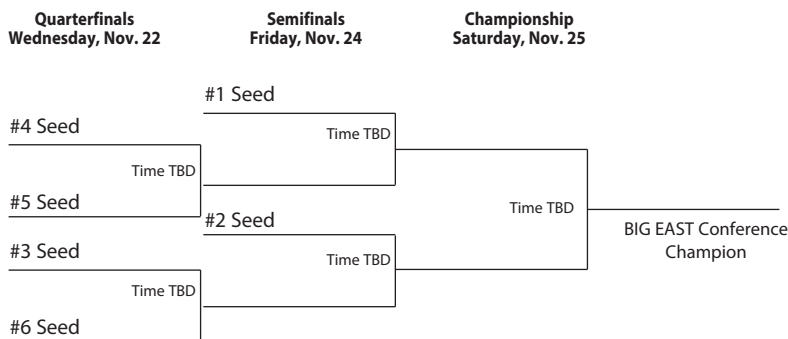

Seniors Allison Whitten, Kiana Schmitt, Emily Bressman, Jaela Zimmerman, Jazz Schmidt and Keeley Davis helped Creighton win its eighth BIG EAST Tournament in the past nine years with a 3-2 victory against No. 14 Marquette on Nov. 26, 2022.

2023 BIG EAST Conference Championship November 22, 24 and 25 • Hosted by Marquette (Milwaukee, Wis.)

Tournament Field: Seedings will be determined by the regular season standings.
 The BIG EAST Championship winner earns an automatic berth to the NCAA Tournament.