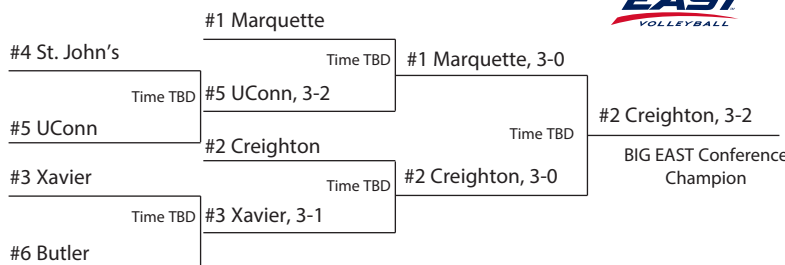

Numbers in parentheses indicate national ranking in that category • Names and stats in bold italic played for Creighton last season

2022 BIG EAST Conference Championship - Presented by JEEP November 23, 25 and 26 • Hosted by Creighton (Omaha, Neb.)

Quarterfinals
Wednesday, Nov. 23

Semifinals
Friday, Nov. 25

Championship
Saturday, Nov. 26

All-Tournament Team

Aubrey Hamilton	Marquette
Ava Martin	Creighton
Maryann O'Toole	Xavier
Caylee Parker	Connecticut
Norah Sis (MVP)	Creighton
Carly Skrabak	Marquette
Kendra Wait	Creighton

Tournament Field: Seedings were determined by the regular season standings. With its title match win, Creighton earned an automatic berth to the NCAA Tournament.