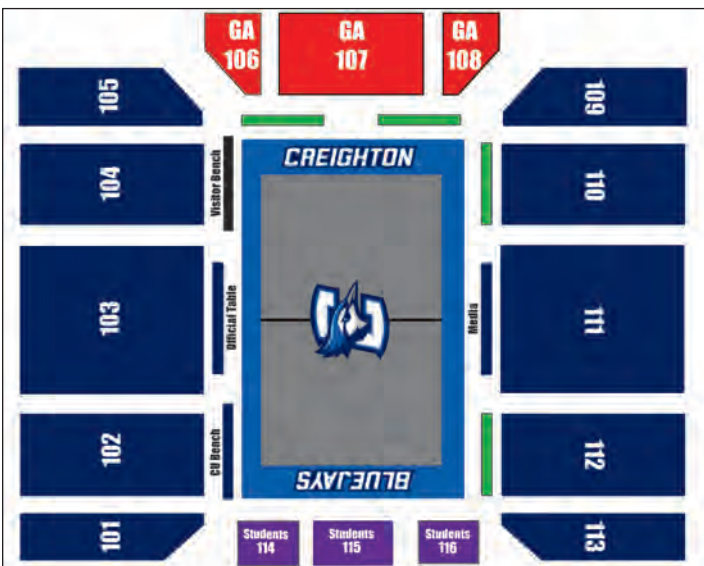

The seating schematic inside D.J. Sokol Arena.

Top Volleyball Crowds at D.J. Sokol Arena

Att.	Opponent	Date	Att.	Opponent	Date
2,653	Auburn (L 3-2)	12/02/22	2,509	#22 Washington (L 0-3)	12/01/18
2,578	#13 Kentucky (W 3-0)	09/01/17	2,504	#9 Marquette (W 3-1)	11/22/19
2,552	South Dakota (W 3-0)	11/30/18	2,415	#12 Michigan St. (L 1-3)	12/02/17
2,517	Coastal Carolina (W 3-1)	12/01/17	2,389	Kansas (L 1-3)	12/03/21
2,514	#7 Nebraska (L 0-3)	08/31/10	2,351	Ole Miss (W 3-0)	12/02/21

Creighton Volleyball Home Venues

By Site	First Match	Last Match	W-L (Pct.)	Avg. Crowd
Kiewit Fitness Center	09/09/94	11/16/96	13-21 (.382)	162
Skutt HS	08/29/97	11/15/97	4-5 (.444)	139
Marian HS	10/10/97	11/01/97	4-0 (1.000)	163
Omaha South HS	09/18/98	11/16/02	24-27 (.471)	268
Omaha Civic Auditorium	09/19/03	11/22/08	44-26 (.629)	730
CHI Health Center Omaha	09/24/06	09/07/22	0-7 (.000)	12,066
D.J. Sokol Arena	08/28/09	12/02/22	163-33 (.832)	1,336

D.J. Sokol Arena in the Ryan Athletic Center 701 Florence Boulevard • Omaha, NE 68178

Omaha, Neb., is located just west of the convergence of Interstates 29 and 80 on the west bank of the Missouri River. To get to D.J. Sokol Arena, follow the directions below:

Going West on I-80

Traveling west on Interstate 80 from Des Moines as you approach the state line, take Interstate 29 North. Go 1.5 miles before getting in the left lane and exit left onto Interstate 480 West, crossing into Nebraska. Take the 14th Street exit (exit 3). Stay straight to go onto Cass Street. Turn right onto Florence Boulevard. Facility will be on your right.

From I-29 North

Traveling north on Interstate 29, take I-80 West at the convergence of the two interstates in Council Bluffs, Iowa. Follow the above directions from I-80 West.

Going East on I-80

Traveling east on Interstate 80 from Lincoln, take Interstate 480 North to downtown Omaha. Continue on I-480 North to I-480 East, taking the Capitol/Civic Auditorium exit. At the stoplight, turn left (north) on 19th Street. D.J. Sokol Arena will be on your right in about half a mile.

From Eppley Airfield

When leaving the terminal, turn left (south) on Abbott Drive and follow toward downtown Omaha. Abbott Drive will turn into Cuming Street. Take Cuming Street to 18th Street and turn left (south). Proceed two blocks and the facility will be on your right, just past Mystery Manor.