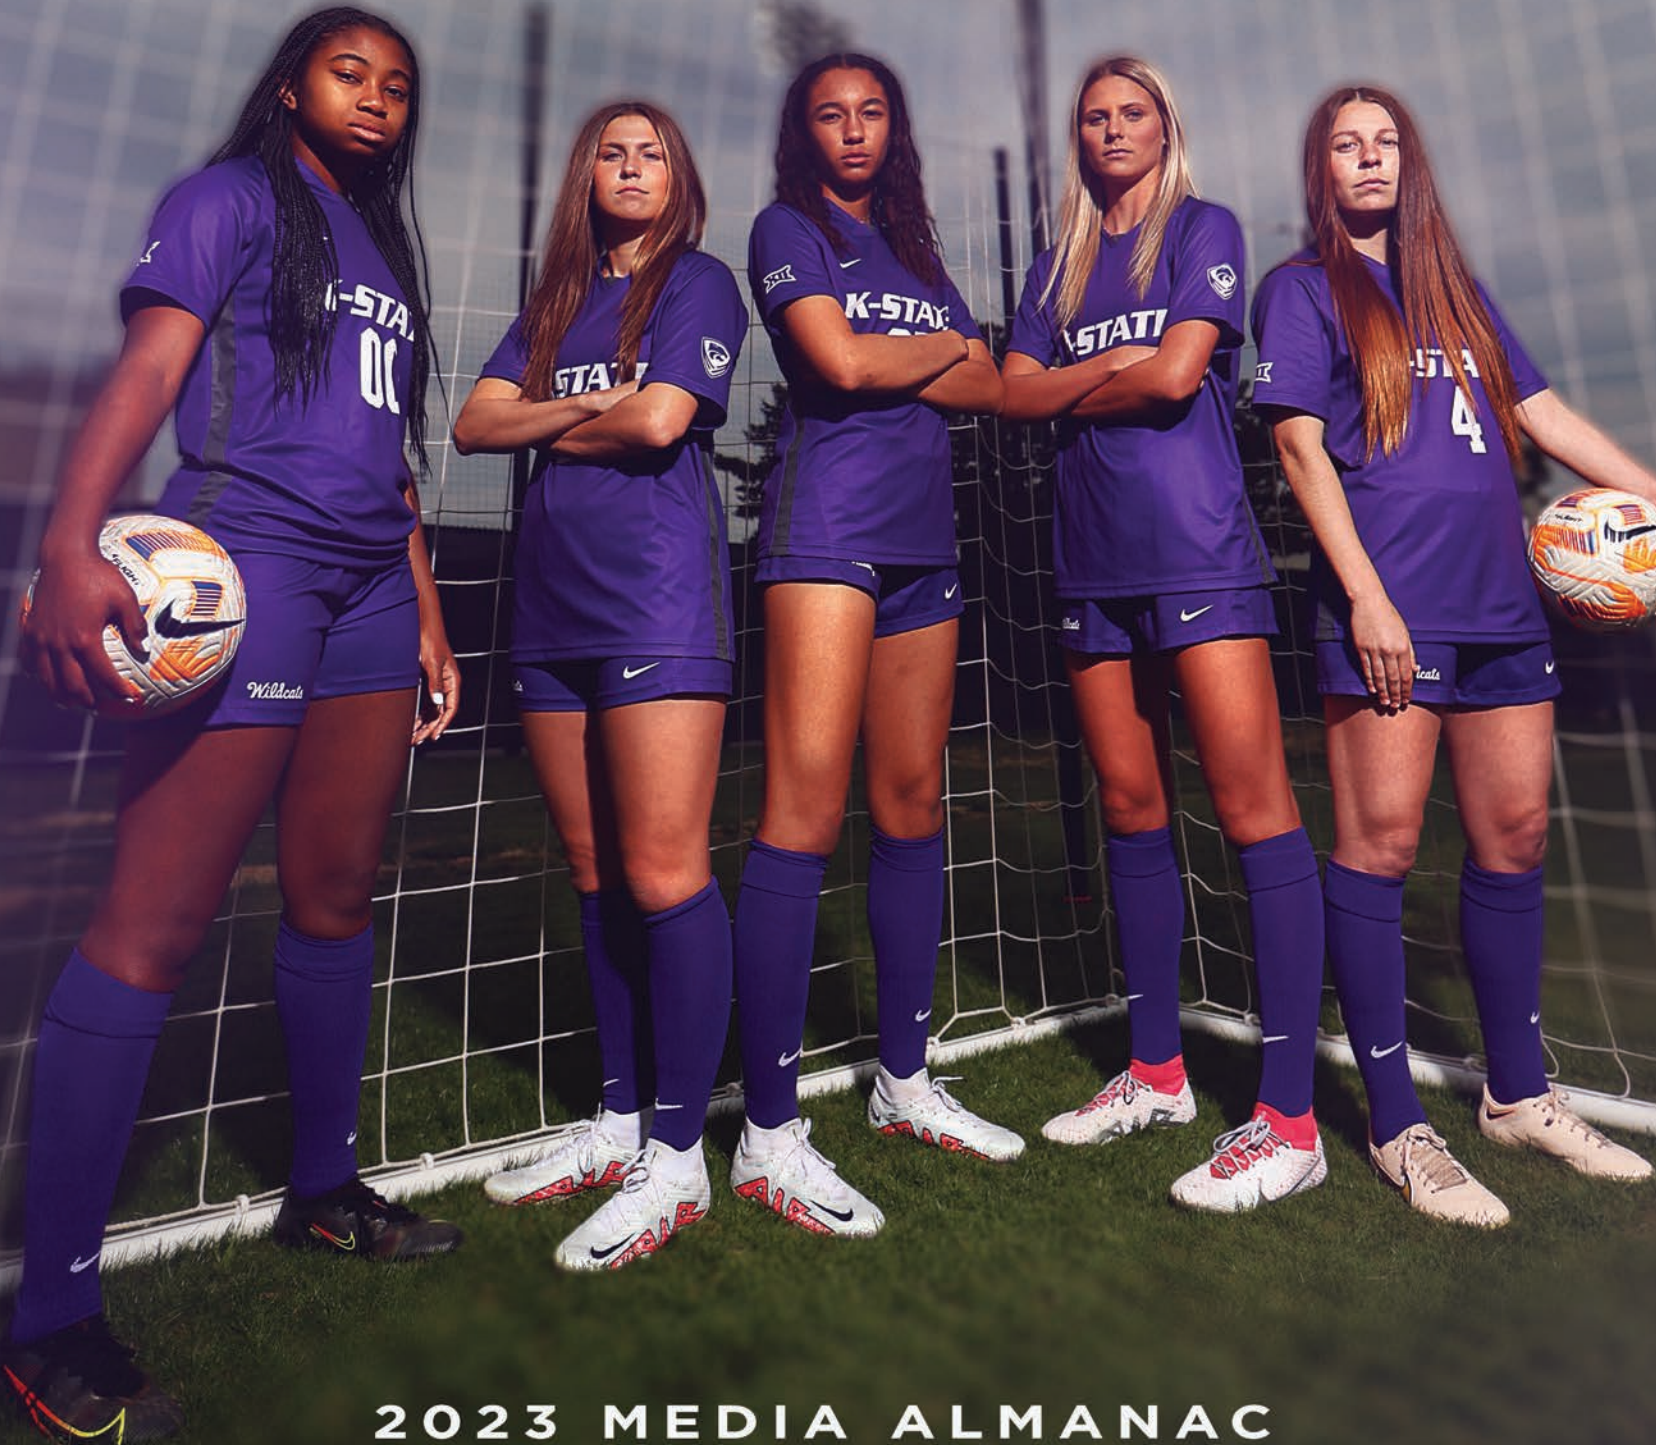

K-STATE[®]

S O C C E R

2023 MEDIA ALMANAC

FOLLOW US
@KSTATESPORTS

ALIYAH EL-NAGGAR

CO-CAPTAIN

ERIN MORRISSEY

CO-CAPTAIN