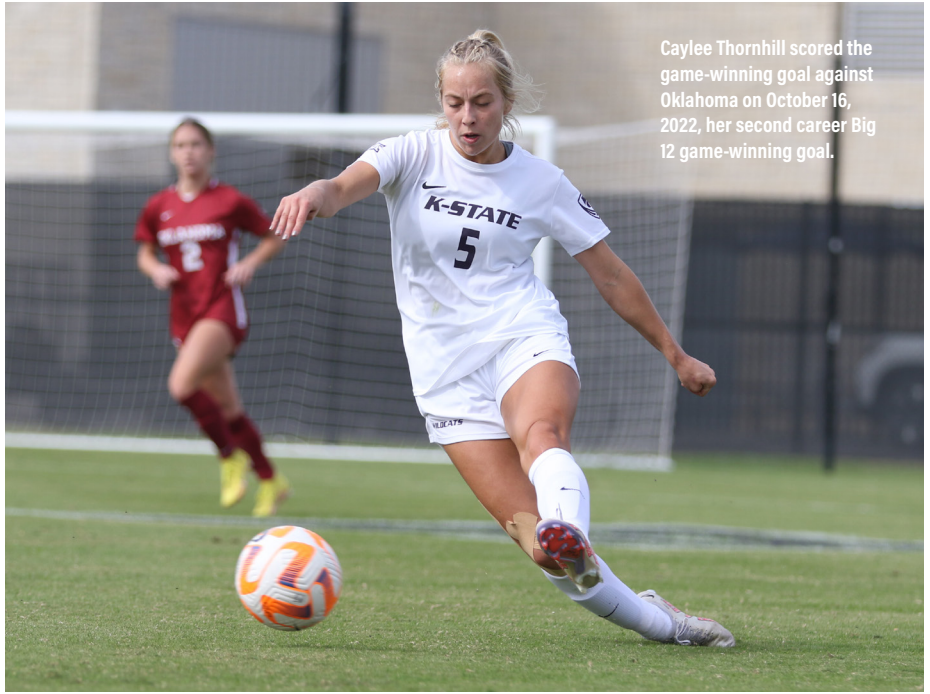

Caylee Thornhill scored the game-winning goal against Oklahoma on October 16, 2022, her second career Big 12 game-winning goal.

89:42 at Baylor on Oct. 9. Baker was just the second Wildcat to ever score on a penalty kick in program history.