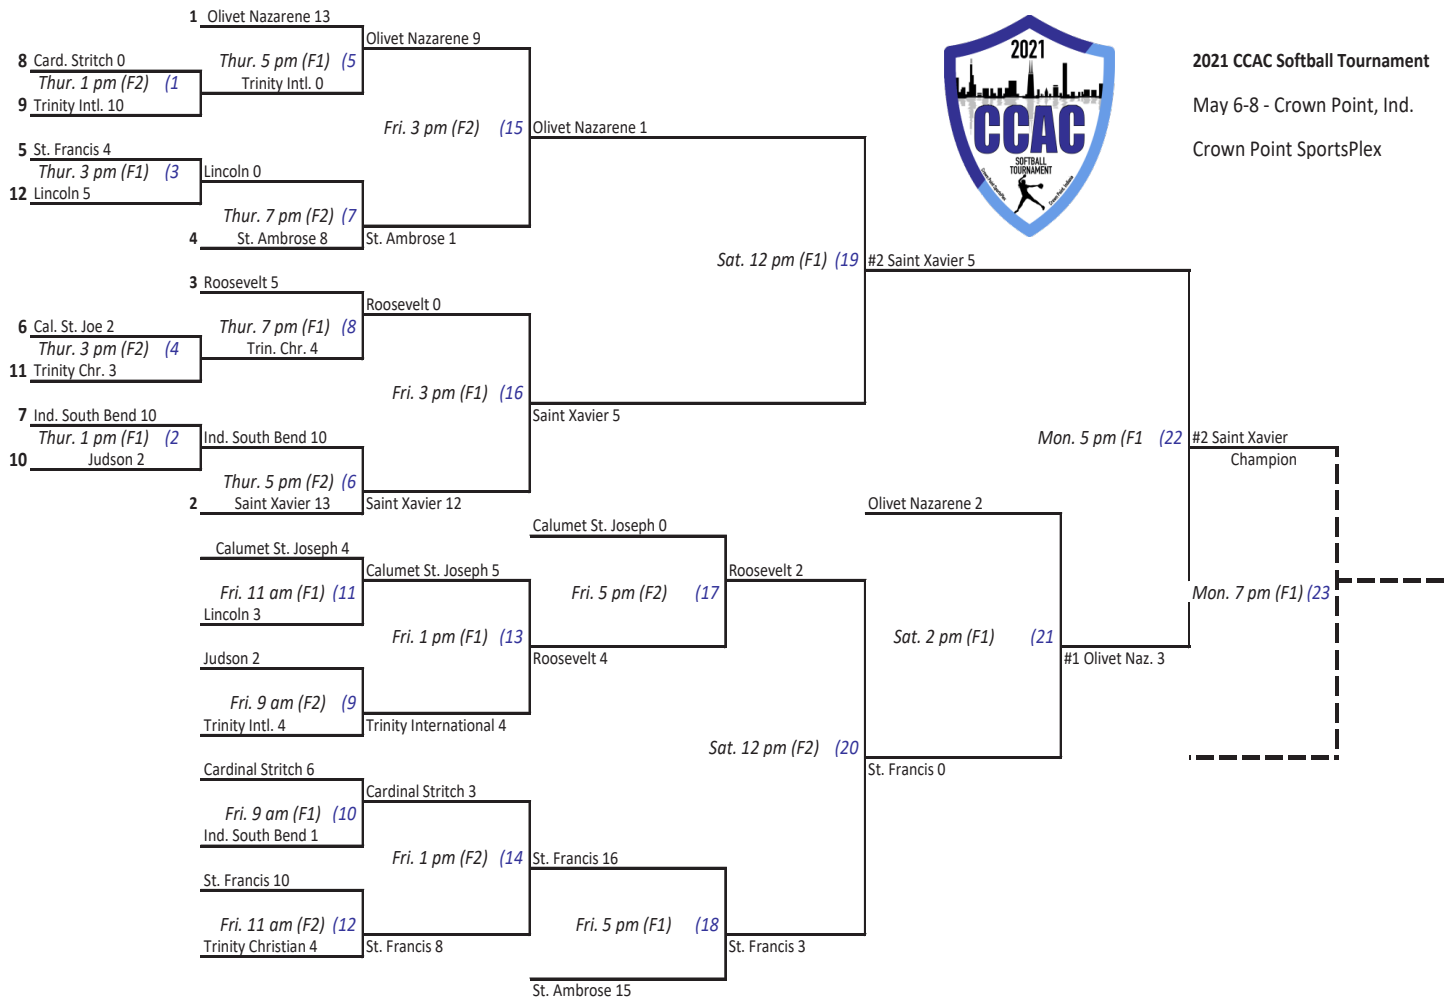

TIU SOFTBALL 2021 CCAC TOURNAMENT

2021 CCAC Softball Tournament
 May 6-8 - Crown Point, Ind.
 Crown Point SportsPlex

TIU SOFTBALL SINGLE GAME RECORDS

At Bats

Overall: 6, 6 Players, last: Payton Carli vs. Calumet St. Joseph (4/24/18)
 CCAC Game: 5, 50 Players, last: Hannah Gentry @ Indiana-South Bend (4/5/19)
 Non-Conference: 6, 5 Players vs. North Park (Ill.) (4/4/11)
 At Home: 6, 5 Players vs. North Park (Ill.) (4/4/11)
 In Road Games: 5, 36 Players, last: Kristin Storer @ Clarke (Iowa) (4/1/21)
 In Neutral Site Games: 5, 48 players, last: Payton Carli vs. Bethel (Ind.) (3/7/18)
 In a Win: 5, 35 Players, last: Kristin Storer @ Clarke (Iowa) (4/1/21)
 In a Loss: 6, 5 Players vs. North Park (Ill.) (4/4/11)
 Postseason: 5, 3 players, last: Jessica Vroman vs. Central Baptist (5/16/18)