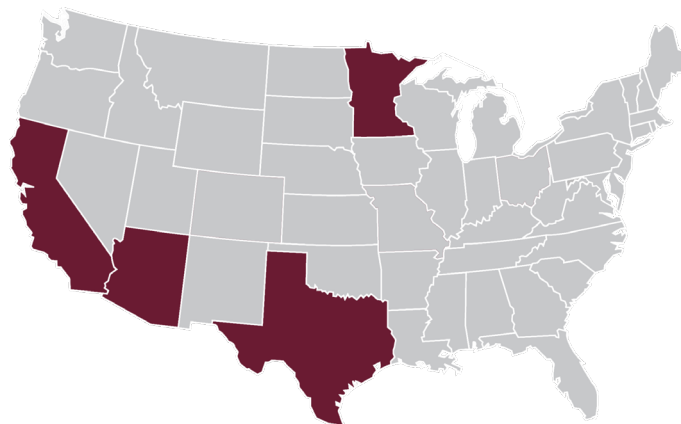

NCAA DIVISION II NATIONAL CHAMPIONS (1990, 1991, 1997)