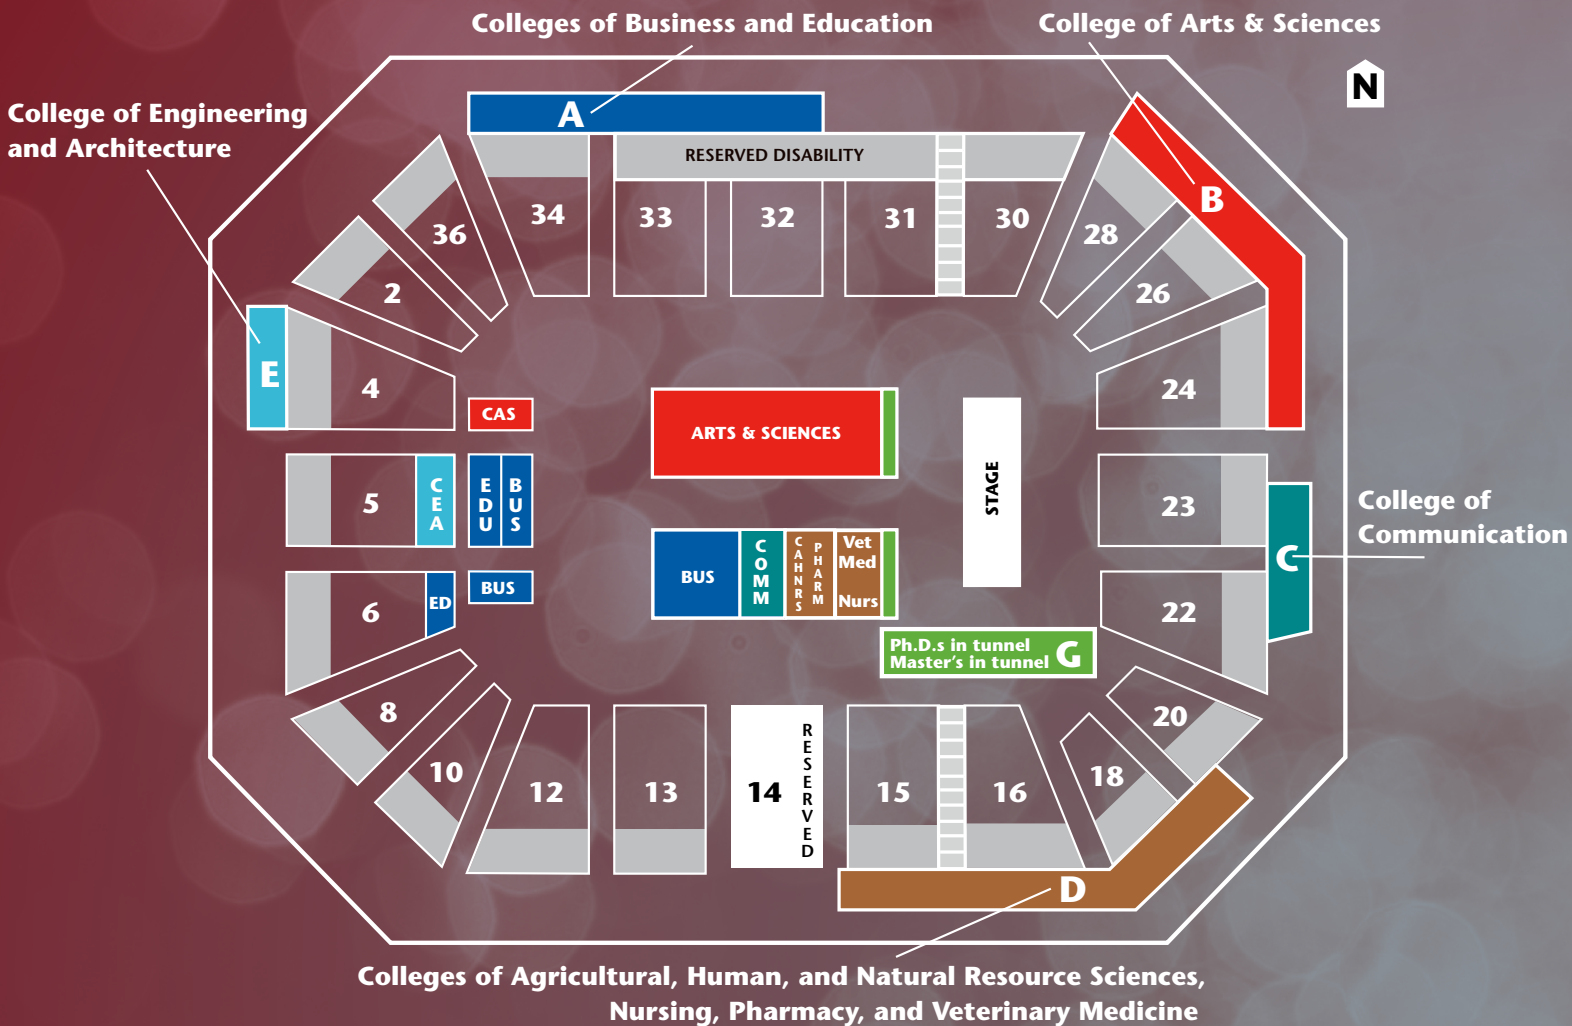

STUDENT LINE-UP AREAS

- Section A: Colleges of Business and Education
- Section B: College of Arts and Sciences
- Section C: College of Communication
- Section D: Colleges of Agricultural, Human,

- and Natural Resource Sciences, Nursing, Pharmacy, and Veterinary Medicine
- Section E: College of Engineering and Architecture
- Section G: Recipients of doctoral and master's degrees gather in tunnel

OPEN SEATING

- Sections 2–15 and 31–36
- Disability Seating: Top three rows of all sections
- VIP Reserved: Section 14

WASH- MY INGTON
INGTON, WASH- INGTON

*The Crimson and the Gray,
'Tis the songs of memory
That we sing today,
When the sad hours come to you
And sorrows 'round you play,
Just sing the songs of Washington
The Crimson and the Gray,
Just sing the songs of Washington
The Crimson and the Gray.*