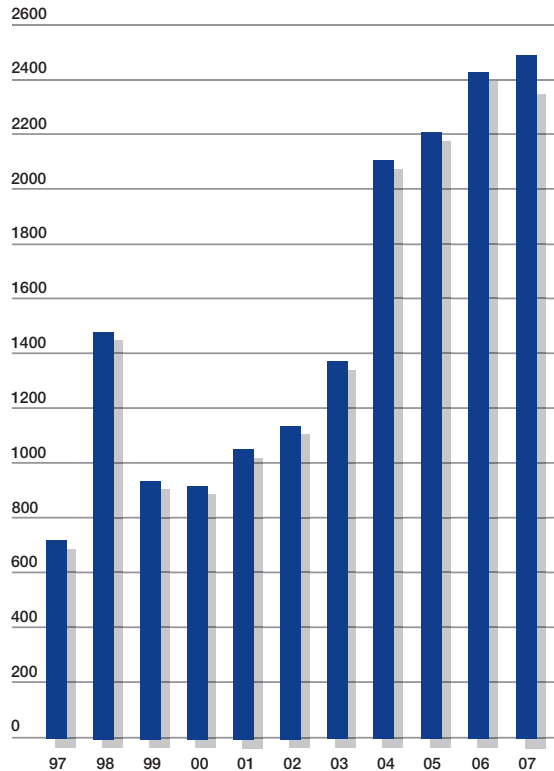

Statement of Activities For The Year Ended June 30, 2007

Revenues and Other Support	
Contributions	$ 701,094
Special Events Revenue	$ 1,669,488
Less: Cost of Direct Benefit To Donors	551,025
Net Revenue From Special Events	<u>1,118,463</u>
Total Revenues	<u>$ 1,819,557</u>
Other Support	
Miscellaneous Income	$ 92,071
Total Revenues and Other Support	<u>$ 1,911,628</u>
Program and Supporting Services Expenses	
Program Services	$ 1,290,285
Supporting Services	
Administrative	134,195
Fundraising	<u>374,532</u>
Total Supporting Services	<u>$ 508,727</u>
Total Program and Supporting Services Expenses	<u>$ 1,799,012</u>
Change In Net Assets	$ 112,616
Net Assets, Beginning of Year	<u>904,581</u>
Net Assets, End of Year	<u>$ 1,017,197</u>

Financial History (Gross Revenue, $ in Thousands)