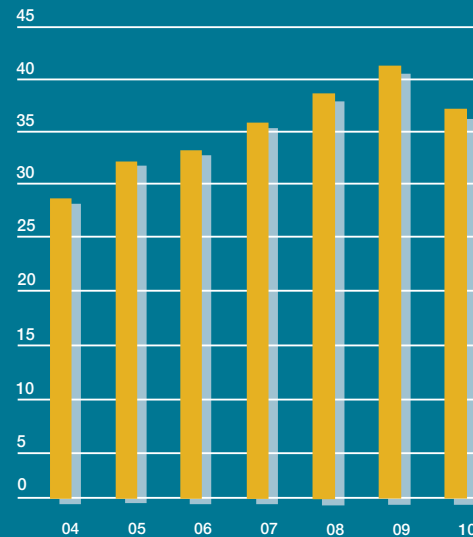

STUDENTS SERVED (IN THOUSANDS)

CONTENTS

1. 1 Leadership's Message
2. 2 Student Competitions
3. 3 Superintendents' Perspective
4. 4 Junior Achievement Programs
5. 6 Junior Achievement Finance Park
6. 7 Volunteers
7. 10 In-School Sites
8. 11 After-School Sites
9. 12 Donors
10. 16 Washington Business Hall of Fame
11. 17 Junior Achievement Bowl
12. 18 Volunteer Organizations
13. 20 Board of Directors
14. 21 Financials