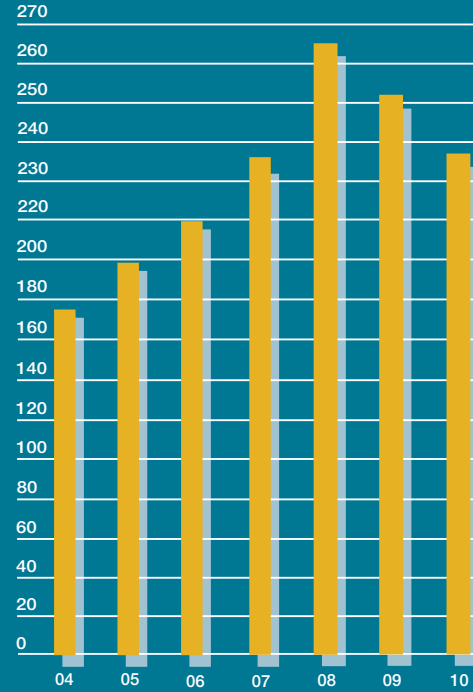

IN-SCHOOL AND AFTER-SCHOOL SITES FROM A STUDENT

"When I went through the Finance Park pilot program last year, I realized how complicated being an adult would be! After six weeks of training, I became an adult for a day and learned that managing finances can be tough! There are so many things I take for granted—entertainment, food, cell phones—all of them have to come out of the budget! And that's just the beginning."

I thank Junior Achievement for instilling in me, and thousands of other students, the tools we need to be prepared for the competitive world in front of us. Because of your commitment, we have every reason to be excited. Junior Achievement has helped me feel prepared to overcome the challenges ahead and reach my financial goals."

James Joo
9th Grade
W.T. Woodson High School