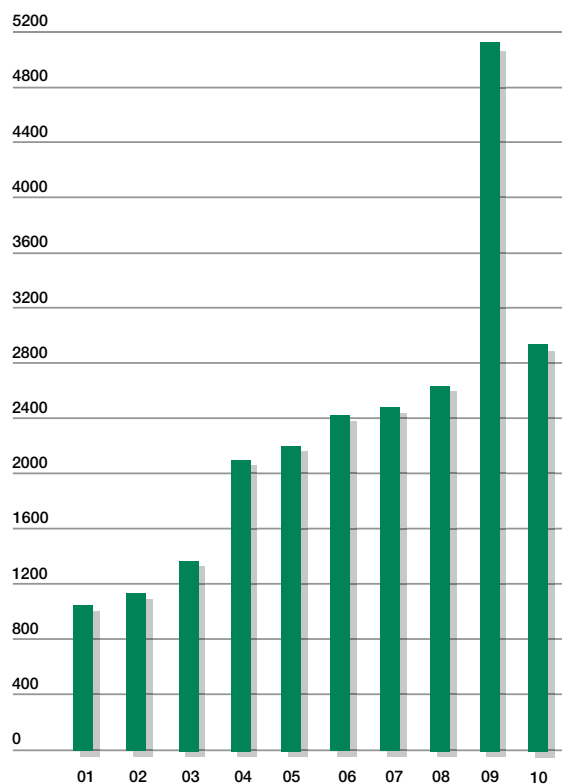

Property and Equipment	
Finance Park Building and Development Costs	$ 3,525,074
Equipment	76,873
Furniture	<u>172,191</u>
Total	$ 3,774,138
Less Accumulated Depreciation	<u>32,812</u>
Property and Equipment Net	<u>$ 3,741,326</u>

Other Assets	
Long Term Grants and Accounts Receivable	<u>$ 1,728,690</u>
Total Assets	<u>$ 6,755,745</u>

Current Liabilities	
Accounts Payable and Accrued Expenses	$ 489,064
JA Worldwide	<u>13,510</u>
Total Current Liabilities	<u>$ 502,574</u>

Net Assets	
Unrestricted	$ 113,698
Temporarily Restricted	<u>4,245,239</u>
Total Net Assets	<u>$ 4,348,937</u>
Total Liabilities and Net Assets	<u>$ 6,755,745</u>

Statement of Activities For The Year Ended June 30, 2010

Revenues and Other Support	
Contributions	$ 1,594,429
Special Events Revenue	$ 1,389,999
Less Cost of Direct Benefit to Donors	394,576
Net Revenue from Special Events	<u>995,423</u>
Total Revenues	<u>$ 2,589,852</u>

Other Support	
Interest	<u>$ 123</u>
Total Revenues and Other Support	<u>$ 2,589,975</u>

Program and Supporting Services Expenses	
Program Services	$ 1,470,983
Supporting Services	
Administrative	$ 196,178
Fundraising	<u>283,767</u>
Total Supporting Services	<u>$ 479,945</u>

Total Program and Supporting Services Expenses	<u>$ 1,950,928</u>

Change In Net Assets	$ 639,047

Net Assets, Beginning of Year	<u>3,719,890</u>

Net Assets, End of Year	$ 4,358,937

FINANCIAL HISTORY (GROSS REVENUE, $ IN THOUSANDS)