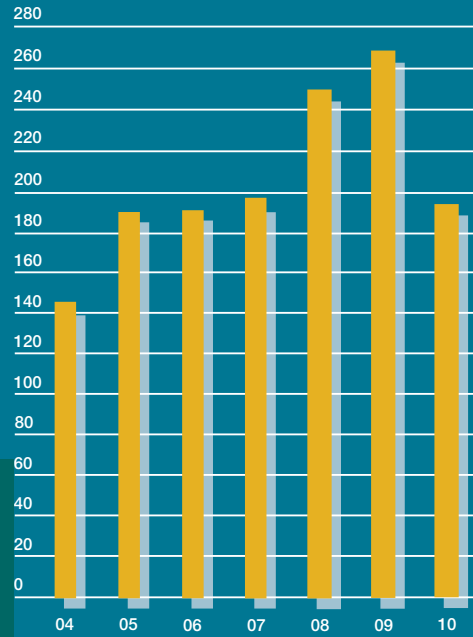

STUDENT CONTACT HOURS (IN THOUSANDS)

FROM A VOLUNTEER

"I enjoy teaching the students and I love seeing their bright eyes, smiles, and curious minds absorb business knowledge. It is always sad ending a JA program because as a volunteer you build strong relationships in such a short time that it just breaks your heart. In pretty much all my JA classes that I have taught the kids embraced me as one of their own—even at times crying when I told them it was my last day. I love the thank you cards. I keep the cards in a special memory chest so when I am old and gray I can take a look at those thank you cards and truly cherish the memories."

Robert Zagorski
Microbiologist
United States Department of the Army