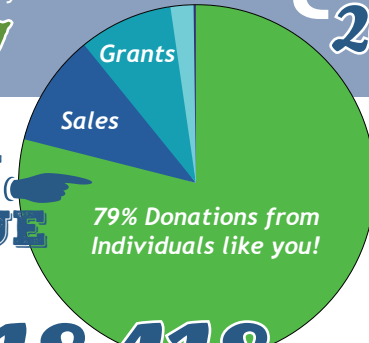

FOSZB YEARLY REVENUE

1. 1 Other
2. 3 Flickr/SmugMug
3. 4 blog/website
4. 5 iNaturalist
5. 7 Instagram
6. 9 Other (email, camera club, etc)
7. 10 FOSZB & other Facebook Groups
8. 17 eBird
9. 21 Don't share on the internet
10. 23 personal Facebook page

$918,418

donated by all of you to...

3,469

Sax-Zim Bog species recorded

3,034

Species with photos entered into our iNaturalist database

**go to www.inaturalist.org & search "Sax-Zim Bog" to see all the photos

1,353

Webinar & online program views

6,062

Clinton's Bog-ventures video views

97,264

Virtually Live field trip views