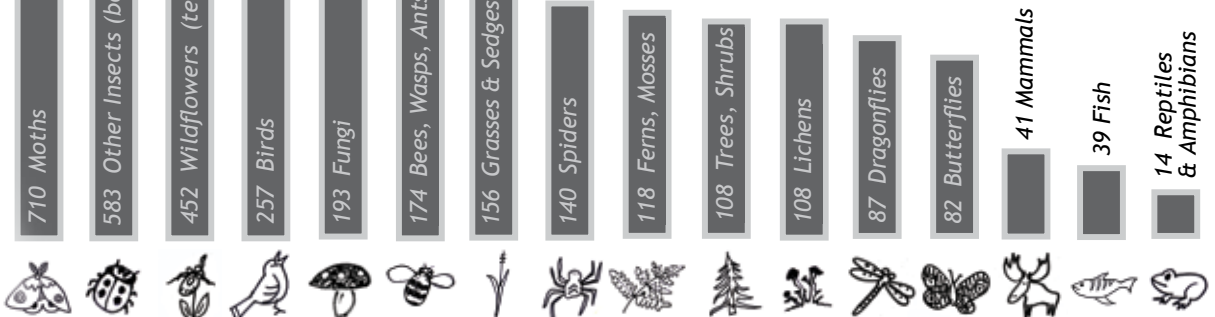

20,387

Clinton's Critters video views

Scan to go to our website page with links to ALL videos

How do you share your Sax-Zim Bog photos & sightings?

*Data from 2021 FOSZB Survey

Number of species recorded in our Sax-Zim Bog Master List database (**some categories not shown in bar graph)