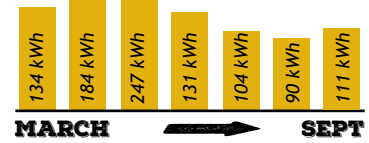

New Solar Panels at Welcome Center