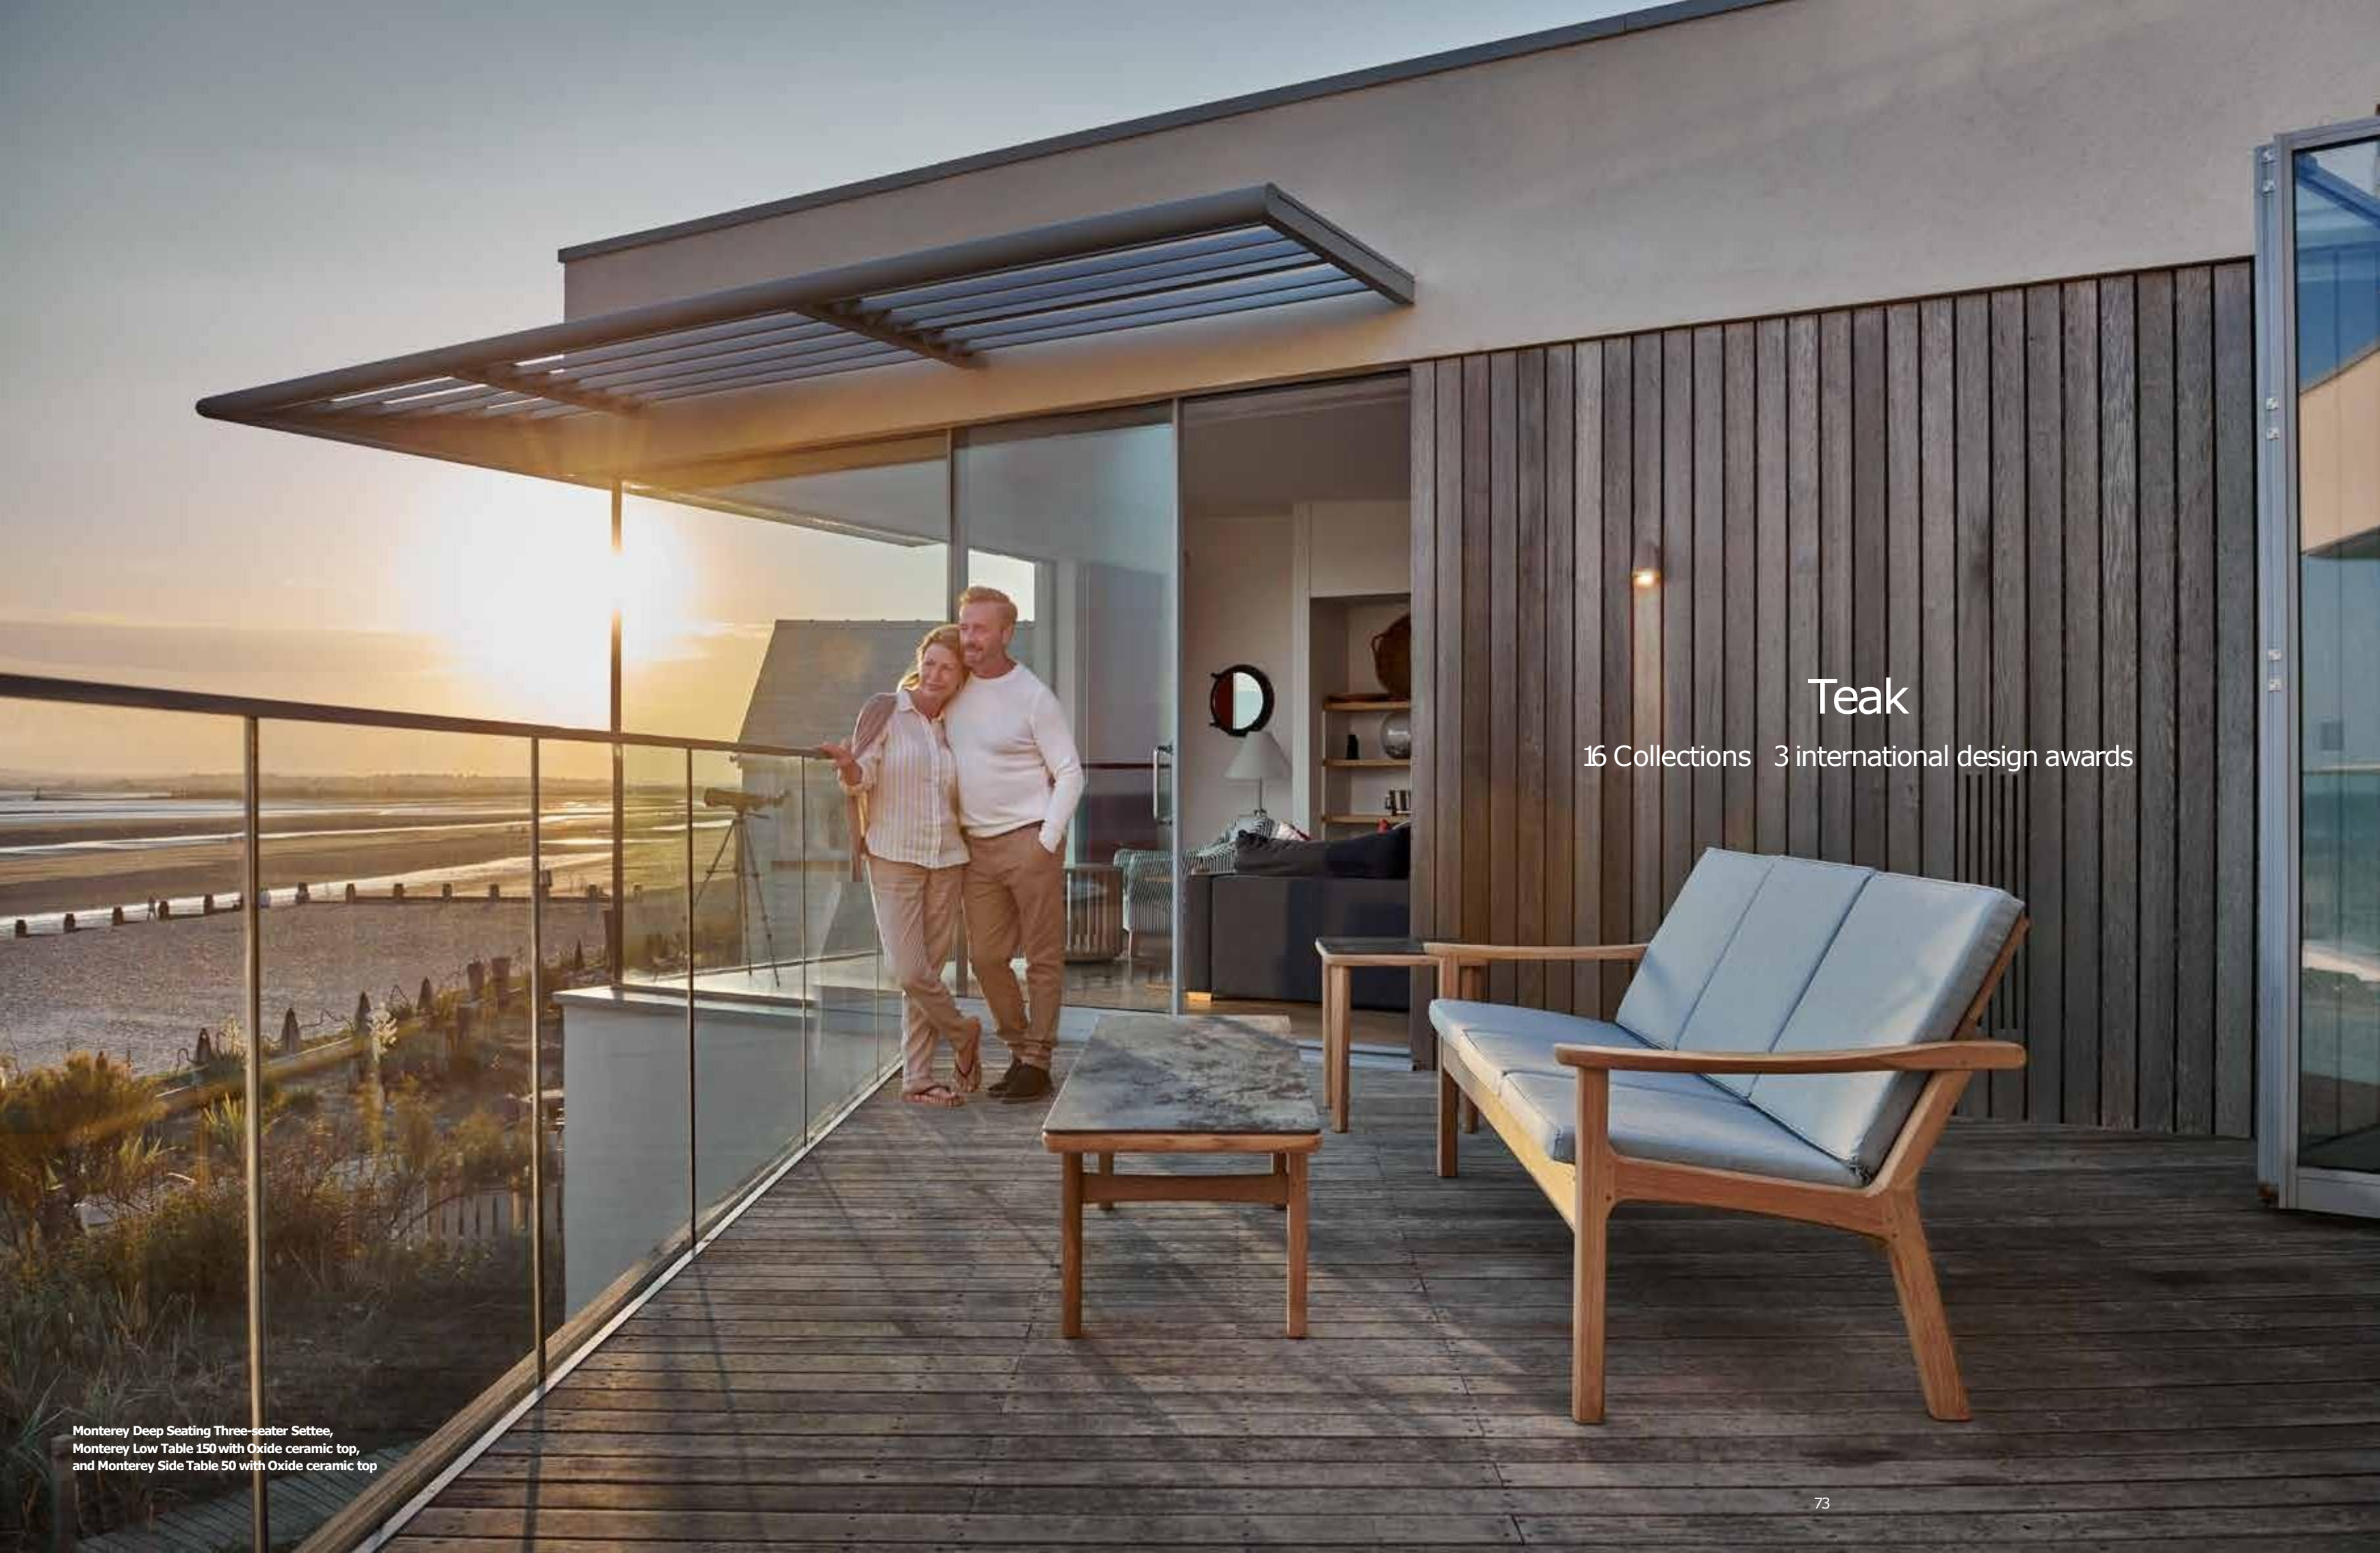

Teak

16 Collections 3 international design awards

Monterey Deep Seating Three-seater Settee,
Monterey Low Table 150 with Oxide ceramic top,
and Monterey Side Table 50 with Oxide ceramic top