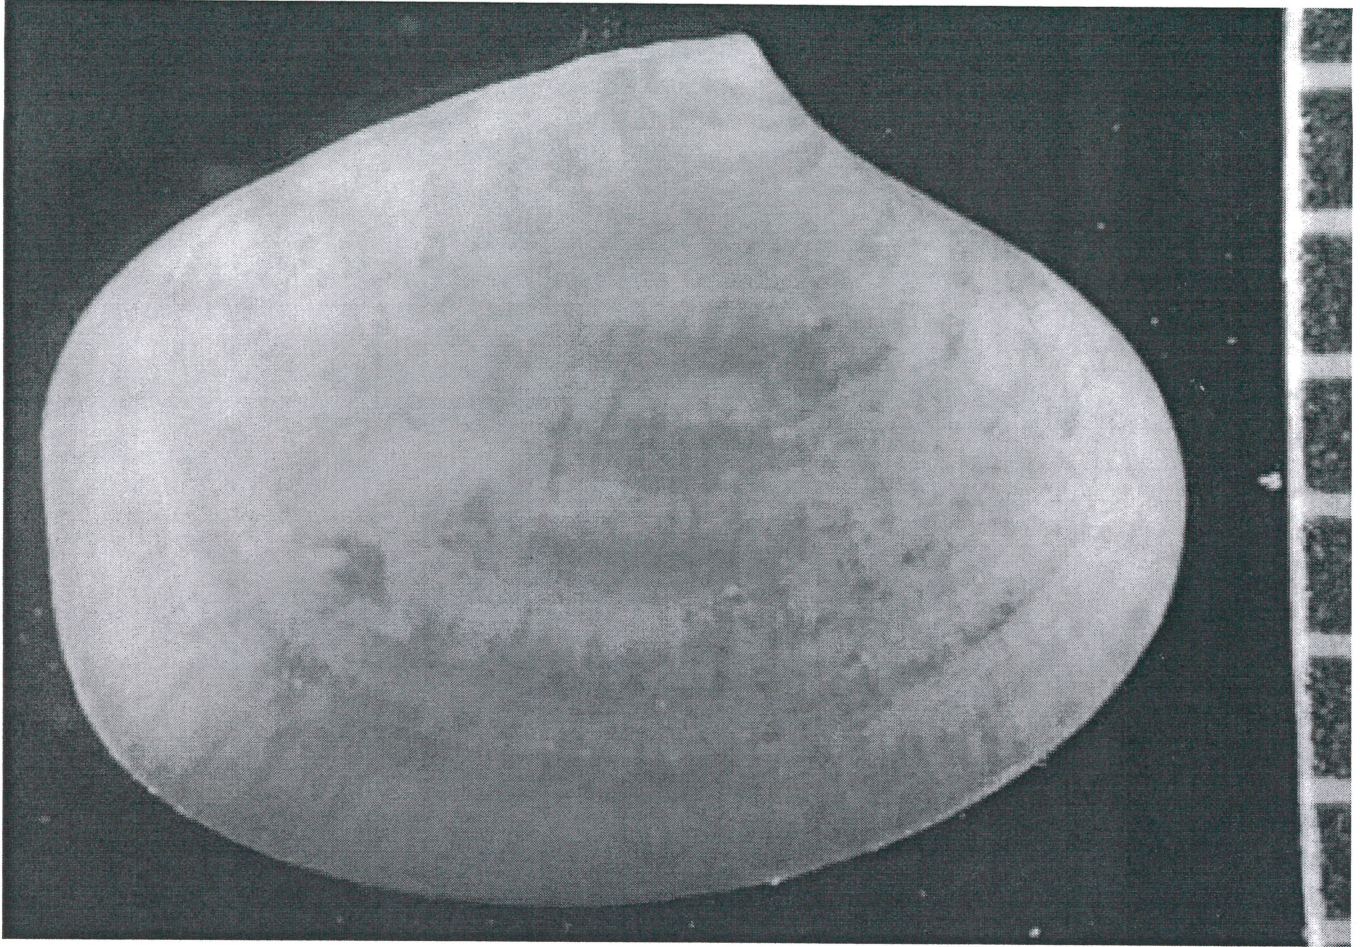

Eucrassatella fluctuata

Right side Scale bar - 1mm

Dorsal view of above specimen

Catalina Island Station 2081 7/24/98 50m