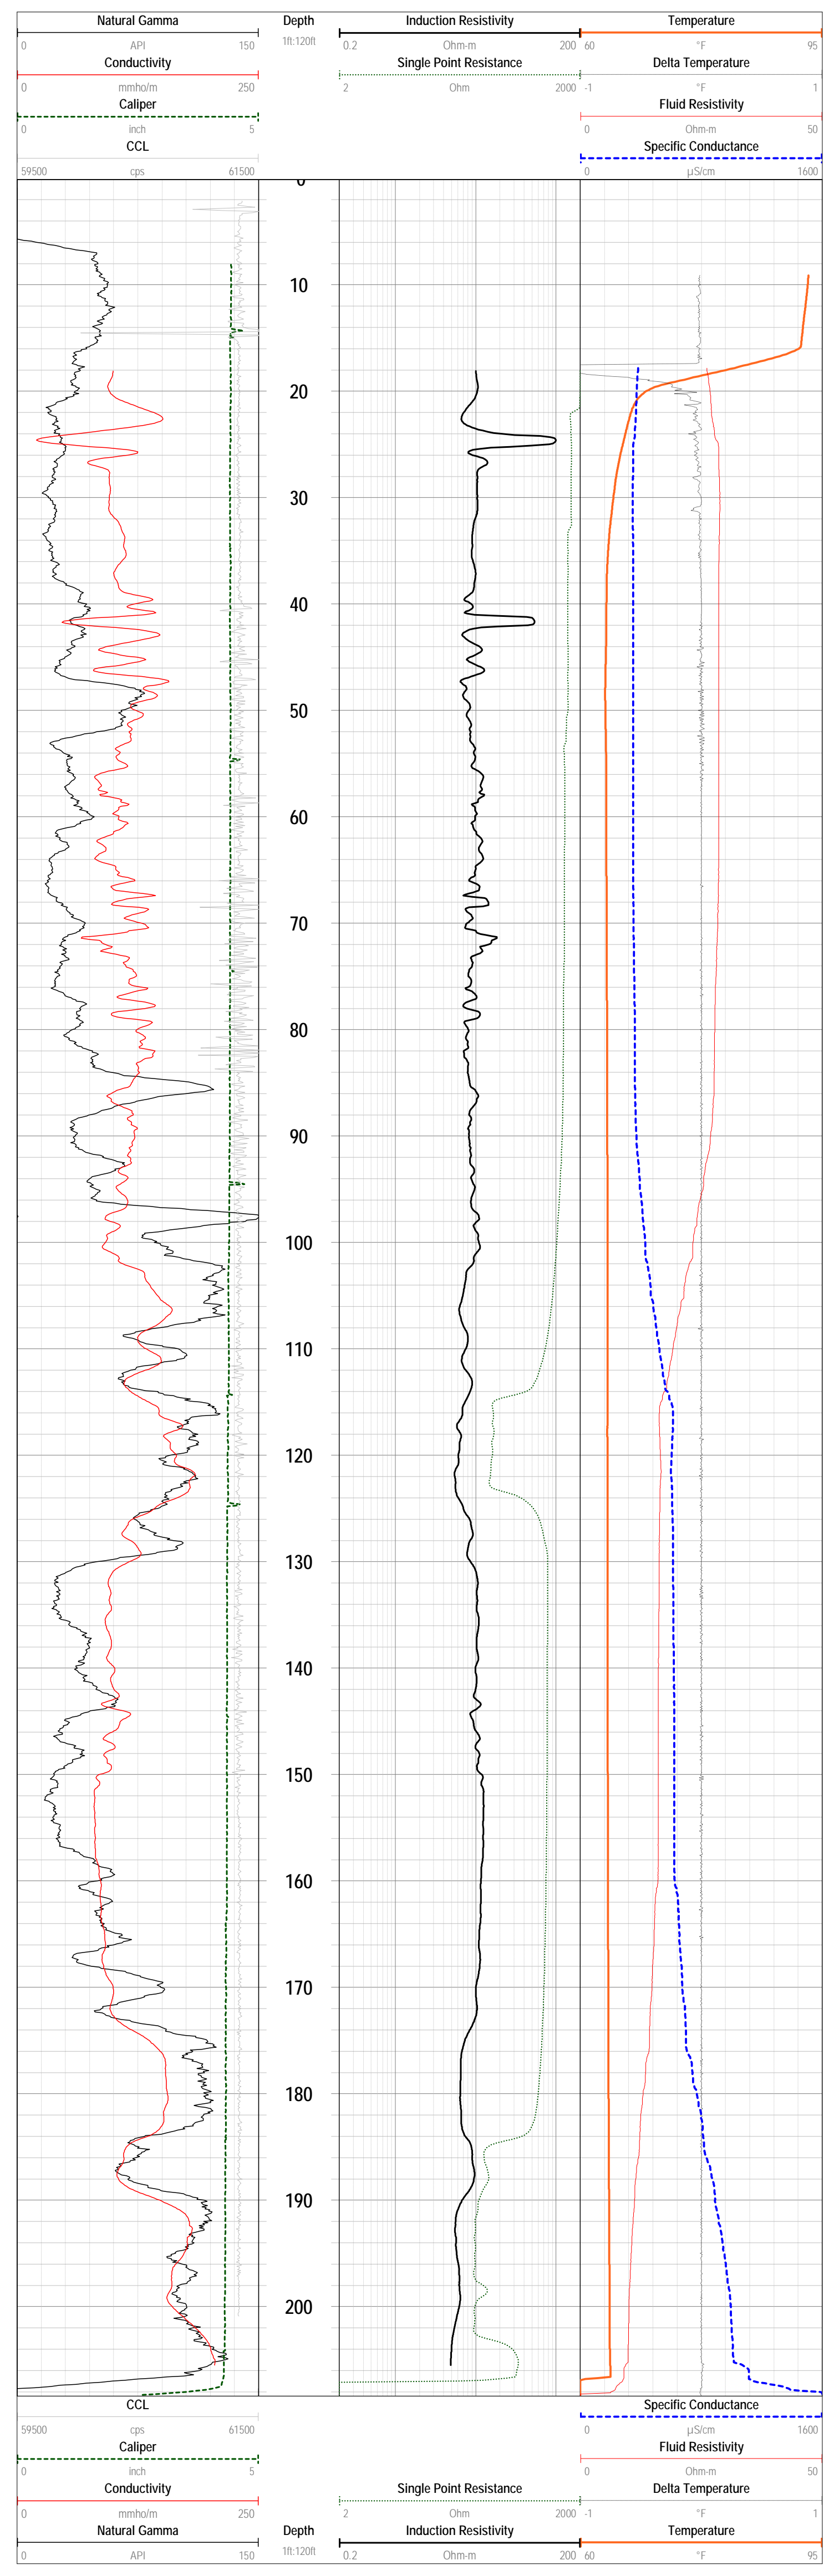

SERVICE COMPANY USGS
file type ORIGINAL
field office USGS - TXWSC
latitude 35.8410
longitude -96.3828
eng units or cps E

company U.S. Environmental Protection Agency
well GW-13
field BRISTOW
county CREEK
state OK
UNIQUE WELL ID
LOCATION
PROVINCE
section NA **township** NA **range** NA
other1 serv ZW, OT
other2 serv ZE, OV
other3 serv ZI
elev gl NA
elev kb NA
elev df NA
elev perm datum 799

permanent datum LSD
log meas from LSD
logging unit 302
drl meas from NA
DATE 09/20/16
log direction U
file type id 7074A
depth driller 200+
fluid type H2O
log bottom 208.30
log top 0.10
time 13:15
recorded by THOMAS
tool serial num 542
Name Pm AP
mean surface temp
temp gradient 0
mag declination 0
density matrix 2.85
neutron matrix DOLOMITE
delta t matrix
delta t fluid
fluid ph
remarks2