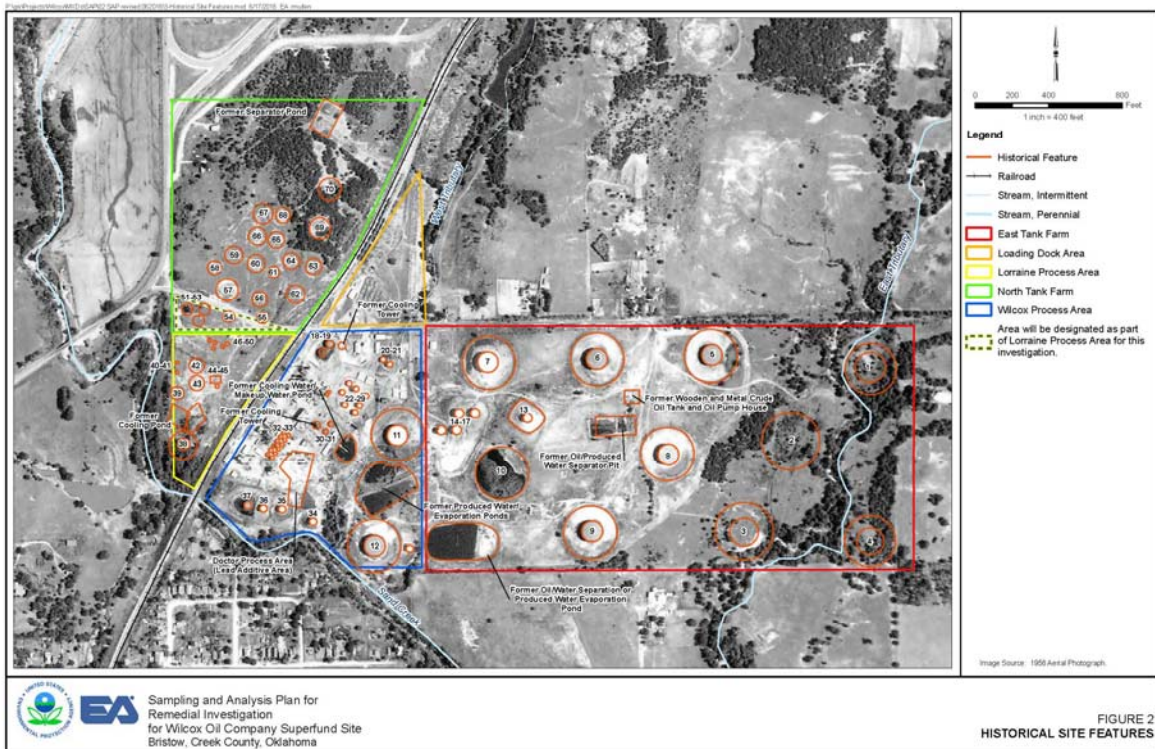

## 1.0 Introduction

The Wilcox Oil Company Superfund Site (Site) is an abandoned and demolished oil refinery and associated tank farm located north of Bristow, Creek County, Oklahoma (Figure 1) (EPA 2013a, 2015b). The approximate geographic coordinates for the site are 35°50'31" North latitude and 96°23'02" West longitude. The site spans approximately 140 to 150 acres.

The Site consists of contaminated areas, including surface water bodies, due to releases from the former Lorraine and former Wilcox Refineries (Figure 2) (EPA 2013, 2015). Properties where refinery waste is present at the surface are fenced and secured to deter trespassing and potential contact with the waste. These refineries were located in the N ½ of the NW ¼ of S29 T16N R9E and the SW ¼ of the SW ¼ of S20 T16N R9E in Creek County, Oklahoma. Two refinery process facilities and storage tank areas once operated at the two facilities. Historical investigations indicate the presence of contamination from former activities.

A modern skimming and cracking plant was constructed in 1929 (EPA 2013, 2015). The upgraded facility had an operating capacity of 4,000 barrels of crude oil per day. The main components of the system consisted of a skimming plant, cracking unit, and re-distillation battery with a vapor recovery system and continuous treating equipment. The crude oil was brought directly from the field, eliminating storage and handling facilities, but resulting in crude oil with high sediment and water.

The location of the releases from the two refineries is considered to be a single site composed of a commingled release from the combined refinery operations threatening the same targets (Lockheed Martin SERAS [LMS] 2016; EPA 2013, 2015). The release from the two refineries is comingled and/or the contamination is contiguous. The Wilcox Oil site is composed of a release from the combined facility operations.