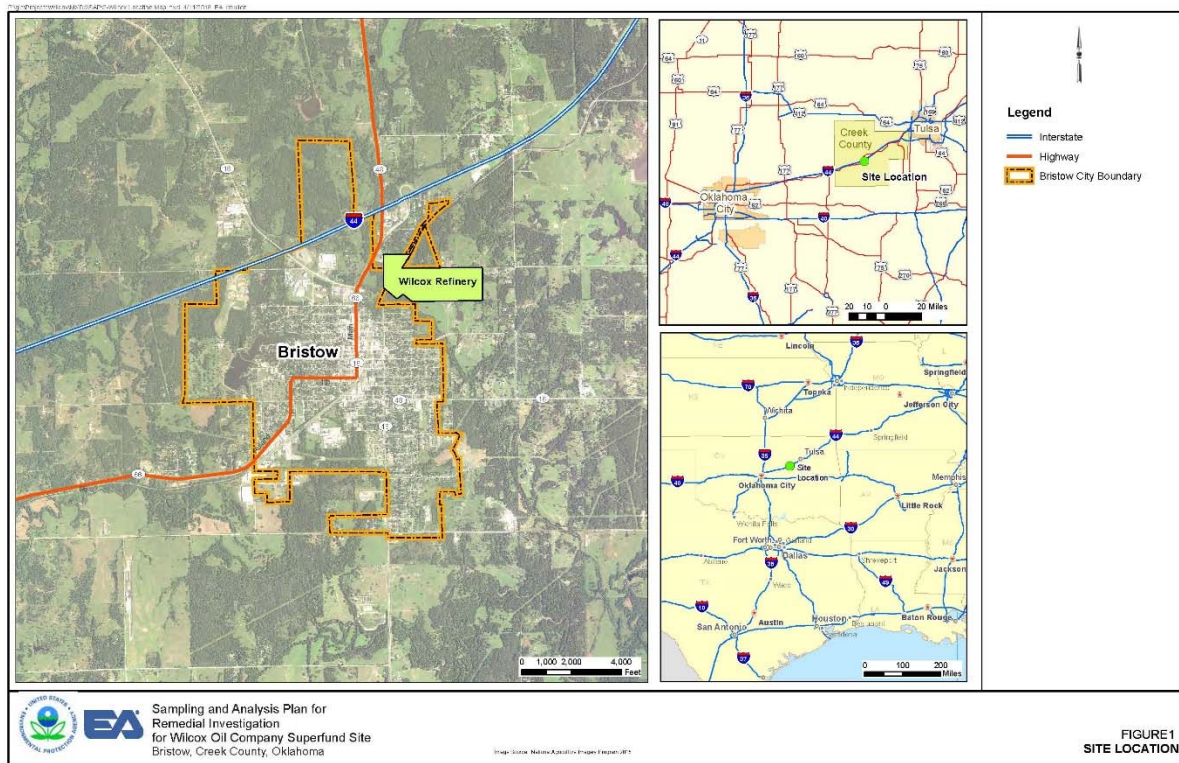

Sanborn Fire Insurance Maps can be used to understand historical property usage (EPA 2013). The Wilcox Oil and Gas Company and Lorraine Refining Company Sanborn Insurance Maps) indicate that the properties contained approximately 80 storage tanks of various sizes, a cooling pond, and approximately 10 buildings housing refinery operations. The maps also indicate that crude oil, fuel oil, gas oil, distillate, kerosene, naphtha, and benzene (petroleum ether) were all stored on the property.

After the refinery operations ceased and most of the tanks and buildings were demolished and sold for scrap, the property was sold to private interests (EPA 2013, 2015). Beginning in 1975 with the construction of the church, private residences were constructed on six parcels of land that were part of the former refinery operations, with the most recent being constructed in 2004. One former building associated with the refinery was repurposed as a residence. As a result, there are seven residences on the site located within former tank or refinery operation areas. Three of the residences that are located on the eastern portion of the site (East Tank Farm) are known to use water from domestic/private wells.

The location of the releases from the two refineries is considered to be a single site composed of a commingled release from the combined refinery operations threatening the same targets (Lockheed Martin SERAS [LMS] 2016; EPA 2013, 2015). The release from the two refineries is comingled and/or the contamination is contiguous. The Wilcox Oil site is composed of a release from the combined facility operations.