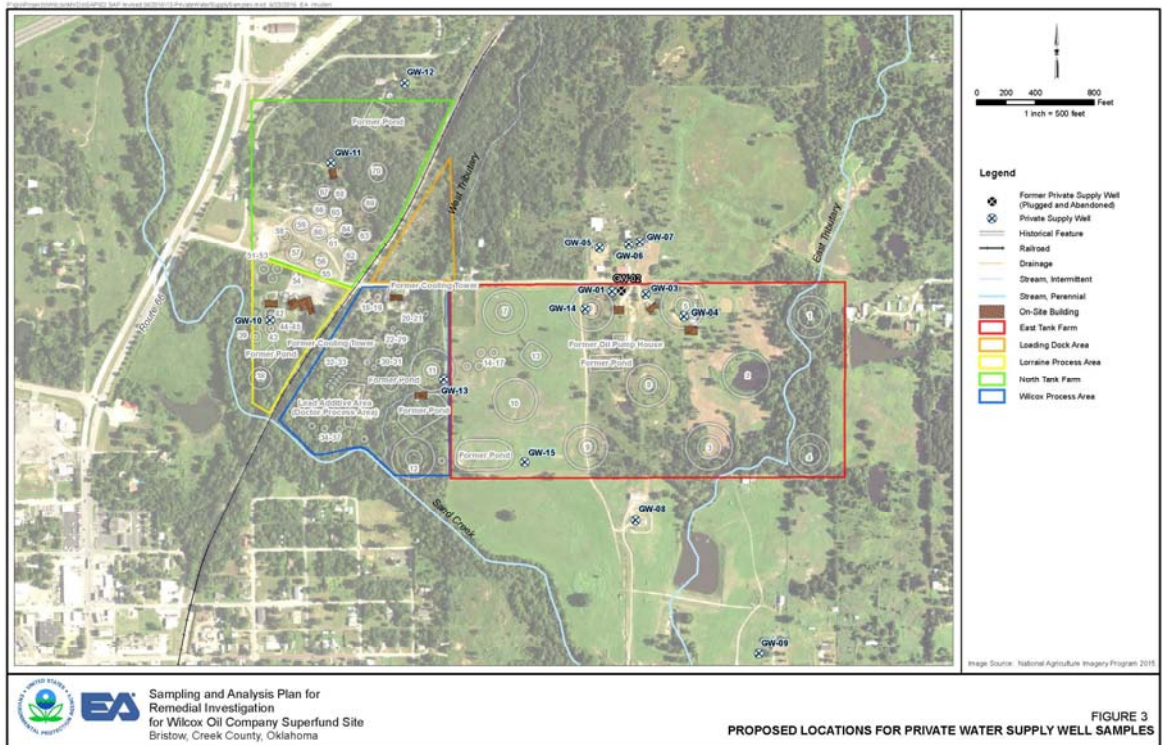

3. USGS presented a Webex to the EPA and EA that showed preliminary well logs. The intent of the presentation was to provide an opportunity for EPA and to EA to ask questions about the logs.
4. The USGS will provide a field report (this document) to EPA that describes the work conducted and provides the data collected.

2.0 Site Activities

USGS (Jon Thomas (USGS Fort Worth) and Sam Wallace (USGS Fort Worth) arrived onsite on site on September 19th, 2016. Starting on day 2 all operations were working as planned and expected. Table 1 below lists the daily activities of the USGS staff.