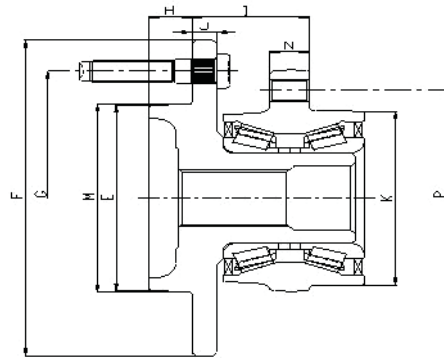

Gen. 3S Taper Bearing

NO.	IJIN NO.	DIMENSION										OUTERING SHAPE	BOLT Q'TY	BCA
		F	G	M	E	K	P	H	I	J	N			
1	IJ223001	181.8	139.7	78.3	77.6	99.3	126	17	56.79	11.1	13.7	TRIANGLE	6	515001
2	IJ223001	181.8	139.7	78.3	77.6	99.3	126	17.3	50.61	9.1	13.7	TRIANGLE	6	515002
3	IJ223003	149.4	114.3	71.9	70.5	100.1	120.6	17	56.13	10	13.5	TRIANGLE	5	515003
4	IJ223004	181	134.938	92.3	86.76	99.3	126	22	49.16	10	13.7	TRIANGLE	5	515004
5	IJ223005	172.3	139.7	78	77.6	99.3	126	17.2	50.86	9.2	14.4	TRIANGLE	5	515006
6	IJ223006	160.4	114.3	73.4	71.3	89	120.6	17.5	53.13	10	13.5	TRIANGLE	6	515007
7	IJ223007	160.4	114.3	73.4	71.3	89	120.6	17.5	53.13	10	13.5	TRIANGLE	6	515008
8	IJ223008	160.4	114.3	73.4	71.3	89	120.6	17.5	53.13	10	13.5	TRIANGLE	6	515009
9	IJ223009	181	134.938	89.9	86.76	99.3	126	23	49.16	10.4	13.7	TRIANGLE	5	515010
10	IJ223010	208	165.1	99.3	121.05	99.3	126	9	55.89	10.2	13.7	TRIANGLE	8	515011
11	IJ223011	213.7	165.1	-	121.05	113.8	140	8.9	75.54	17.7	18.3	SQUARE	8	515012
12	IJ223012	149.4	114.3	71.9	70.5	100.1	120.6	17	56.13	10	13.5	TRIANGLE	5	515013
13	IJ223013	149.4	114.3	71.9	70.5	100.1	120.6	17	56.13	10	13.5	TRIANGLE	5	515014
14	IJ223014	208	165.1	-	116.55	105.8	140	9	68.34	10.1	18.3	SQUARE	8	515015
15	IJ223015	208	165.1	-	116.55	105.8	140	9	68.34	10.1	18.3	SQUARE	8	515016
16	IJ223016	181	134.938	89.9	86.76	99.3	126	23	49.16	10.4	13.7	TRIANGLE	5	515017
17	IJ223017	208	165.1	-	116.55	105.8	140	9	68.34	10.1	18.3	SQUARE	8	515018
18	IJ223018	160	127	78.1	77.6	99.3	126	16.8	74.86	10.8	13.7	TRIANGLE	5	515019
19	IJ223019	203.2	170	129	125	113.8	140	67.1	54.4	12.9	18.3	SQUARE	8	515020
20	IJ223020	203.2	170	129	125	113.8	140	67.1	54.4	12.9	18.3	SQUARE	8	515021
21	IJ223021	181	150.04	92.3	86.76	99.3	126	22	49.16	10	13.7	TRIANGLE	7	515022
22	IJ223022	172	139.7	78.3	77.6	99.3	126	17	50.76	9	13.7	TRIANGLE	5	515023
23	IJ223023	181.8	139.7	78.3	77.6	99.3	126	17	56.79	11.1	13.7	TRIANGLE	6	515024
24	IJ223024	203.2	170	129	125	113.8	140	67.1	54.4	12.9	18.3	SQUARE	8	515025
25	IJ223025	149.4	114.3	71.9	70.5	100.1	120.6	30.2	56.09	10.5	13.5	TRIANGLE	5	515026
26	IJ223026	149.4	114.3	71.9	70.5	100.1	120.6	30.2	56.09	10.5	13.5	TRIANGLE	5	515027
27	IJ223027	181	134.938	89.9	86.76	99.3	126	23	49.16	10.4	13.7	TRIANGLE	5	515028
28	IJ223028	181	134.938	89.9	86.76	99.3	126	23	49.16	10.4	13.7	TRIANGLE	5	515029
29	IJ223029	181	150.04	92.3	86.76	99.3	126	22	49.16	10	13.7	TRIANGLE	7	515030
30	IJ223030	181	134.938	92.3	86.76	99.3	126	22	49.16	10	13.7	TRIANGLE	5	515031
31	IJ223031	212.1	165.1	-	121.05	113.8	140	9	75.54	17.5	18.3	SQUARE	8	515034
32	IJ223032	212.1	165.1	-	121.05	113.8	140	9	75.54	17.5	18.3	SQUARE	8	515035