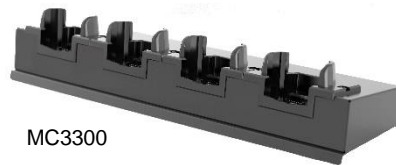

Zebra® MC40/45, MC55/65/67, MC70/75, TC20/25, TC21/26, TC50/55, TC51/52/56/57, TC70/72/75/77

VEHICLE CRADLES

19" & ELFA RACKS

Desk Cradles:

Side by side format chargers :- 1,4 and 5 gang.

Some 1 slot available as ethernet

MC3300  
ETHERNET

TC51/2/6/7  
ETHERNET

**MC3300 and MC9300 charge only desk cradles**

MC3300  
MC9300

CALL for other mobile computers, tablets or PDA