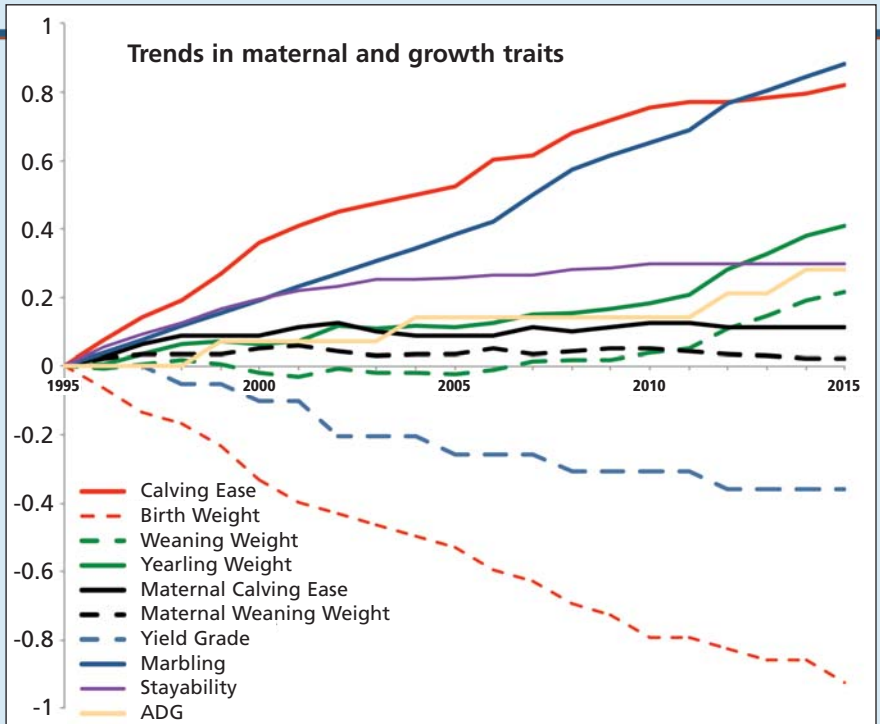

Commitment to Accurate EPDs

■ **Total Herd Enrollment (THE):** A cow-inventory-based reporting program, THE requires participants to provide annual reproductive and inventory status on their cowherd. THE is designed to improve quality of data submitted for genetic evaluation and improve and develop reproductive EPDs. The ASA recently added a commercial option to THE. Commercial operations can enroll their females and submit data on their calves. In return, the ASA will calculate EPDs on their cowherd — a win-win situation!

■ **Carcass Merit Program (CMP):** 2017 marks the 20th anniversary of the CMP. Through the CMP, the ASA collected data on steers from 50 different herds fed and harvested in nearly every cattle-feeding region in the US. The CMP contributed over 10,000 carcass records improving accuracy in carcass trait EPDs not only in the bulls enrolled in the CMP, but also in the IGS population at large. In 2015, the ASA started collecting feed intake data on CMP calves, which will be combined with DNA marker data to better predict genetic merit for this elusive trait. The American Simmental-Simbrah Foundation (ASF) is funding this long-term project and seeking donations to cover the annual expense of data collection.

Trends in maternal and growth traits in Simmental cattle over a 20 year period.

Industry Firsts

A list of beef industry "firsts" showcasing the progressive and science orientated nature of the ASA.

- 1971 Published first sire summary
- 1984 Conducted first genetic evaluation using Best Linear Unbiased Prediction (BLUP)
- 1990 First to use a threshold model for genetic evaluation (in Calving Ease).
- 1997 Produced first multi-breed genetic evaluation
- 2002 Published first tenderness EPDs
- 2006 Produced first genomically enhanced EPDs (on tenderness)
- 2007 Published first stayability EPDs using data on multiple parities
- 2012 Published first multi-breed calving ease EPDs
- 2015 First collaboration between breeds on genetic evaluation, which led to world's largest beef cattle database.
- 2016 Published first multi-breed stayability EPDs on a large database.
- 2016 Conducted first "single step" EPDs on a large database
- 2016 Calculated first EPDs using the BOLT (Biometric Open Language Tools) software

The Key to Success — ASA Members' Commitment to Genetic Improvement

Cutting-edge technology by itself does not guarantee progress — it must be used. Perhaps no other breed has made as much genetic progress as Simmental. These genetics not only deliver on the traditional strengths of maternal growth traits;

research by MARC has established Simmental cattle as a leader among Continental breeds for direct and maternal calving ease, marbling and every measure of efficiency quantified at MARC. The MARC data is a testament to ASA members' willingness to roll up their sleeves and use sound scientific principles to breed better cattle and produce better beef.