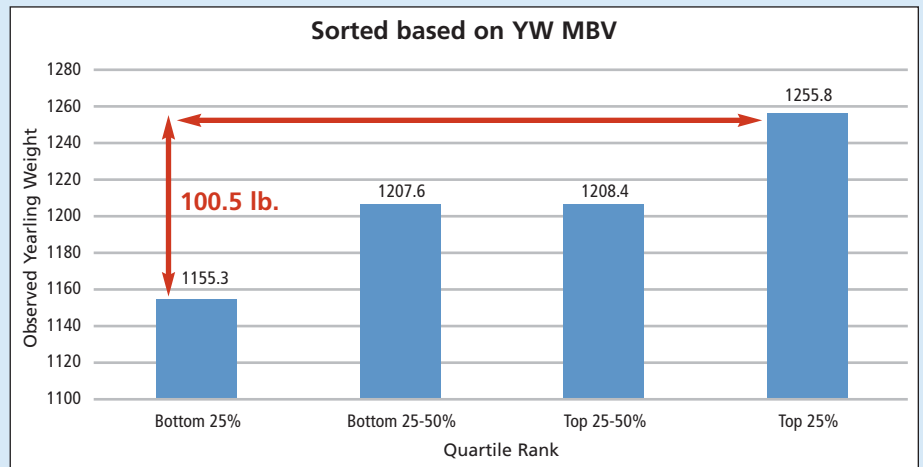

Figure 2. The average observed yearling weight (YW) for 1,926 Simmental calves ranked based on their DNA test result (MBV) only.

Though important, software is only part of an effective genetic evaluation system. To achieve highly accurate EPDs, genetic evaluation systems require large amounts of quality data. With over 17 million records from 12 collaborative breed associations in the US and Canada, our multi-breed database is the largest in the world and continues to grow at the rate of 375,000+ records annually.