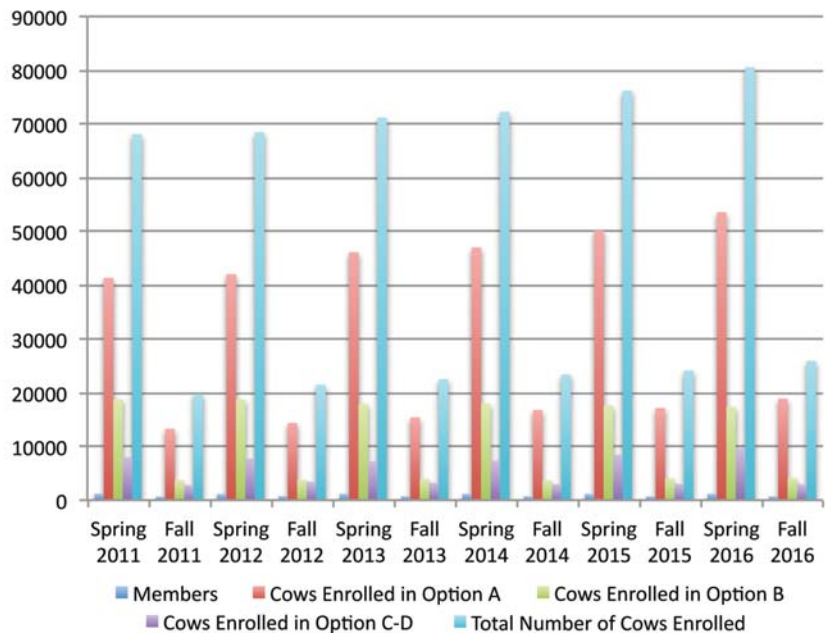

Total Herd Enrollment Counts by Season