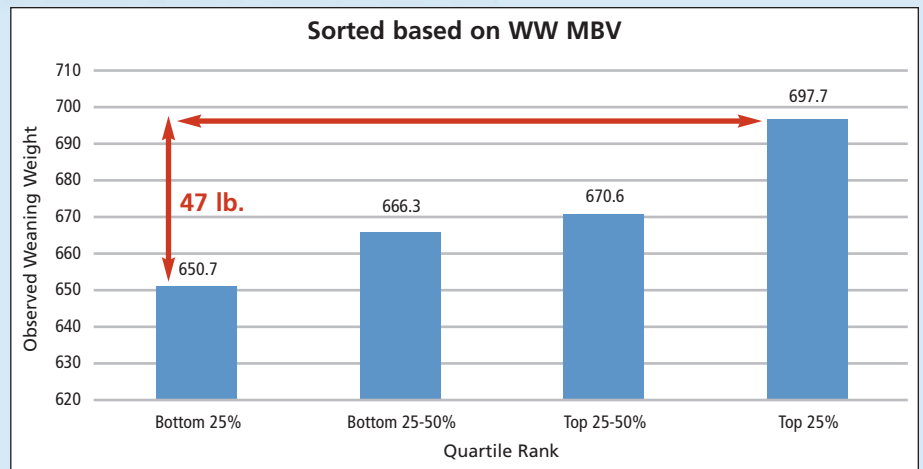

Figure 1. The average observed weaning weight (WW) for 1,926 Simmental calves ranked based on their DNA test result (MBV) only.