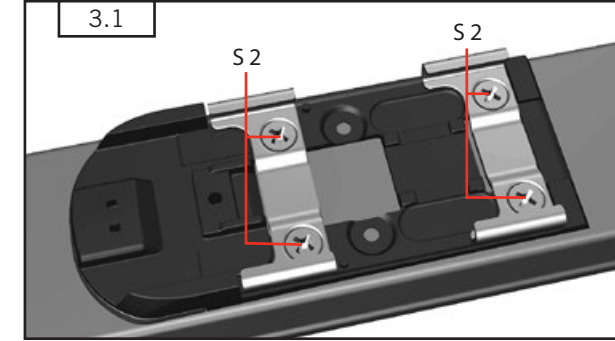

WC PISTON INTERFACE: DH/GS/GS ADJUSTMENT OPTIONS

MOUNTING RECOMMENDATION GS / SG / DH:

Front plate:

- Long position (3.1)