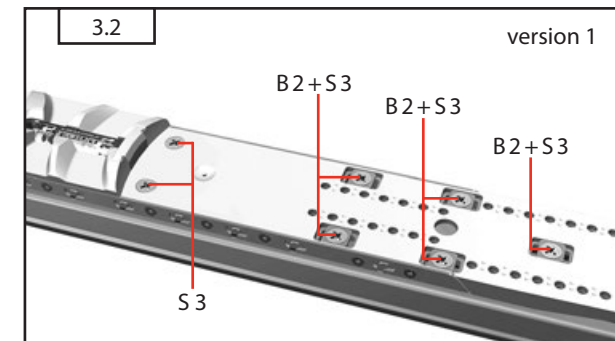

WPCP plate:

- **Version 1:** fixed middle position + 5 gliding heel bushings per plate (3.2)