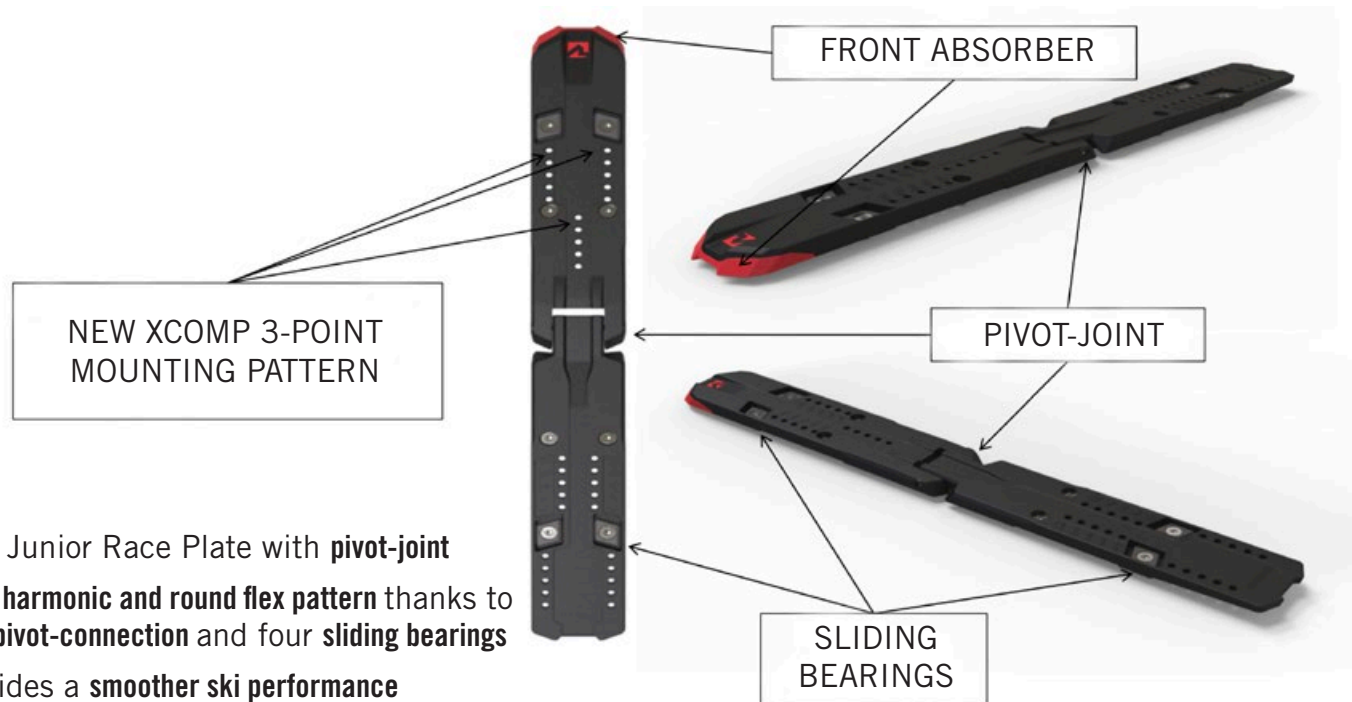

#### Flex element:

- Position 2 (3.4)

or

- Position 3 for stiffer flex (3.5)

**NEW: JUNIOR RACE PLATE - PIVOT**

- New Junior Race Plate with **pivot-joint**
- **More harmonic and round flex pattern** thanks to the **pivot-connection** and four **sliding bearings**
- Provides a **smoother ski performance**
- **Ski middle becomes softer** and provides **better grip handling** for the kids and **improves overall handling** for all customer groups
- Designed with and for the new **Xcomp 3-point mounting pattern**
- **Absorber** in the front
- **Design of the plate is based on the performance requirements**

**NEW: JUNIOR RACE PLATE - SHORT**

- New Junior **two-piece Junior Race Plate**
- **Designed for performance with shorter ski:** -20mm in front- and rear plate compared to pivot-race plate, 40mm shorter in total
- **The free ski middle and sliding bearings** make the ski softer in the middle and provide **better grip and handling**
- **Absorber** in the front
- Designed with and for the new **Xcomp 3-point mounting pattern**