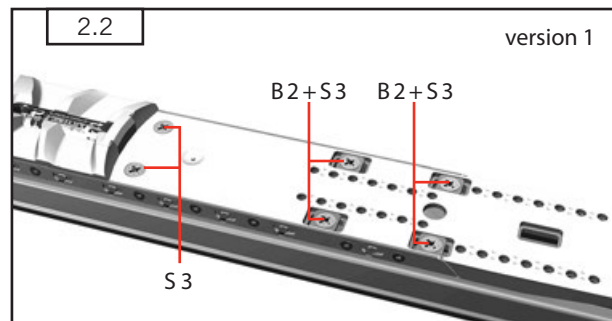

MOUNTING RECOMMENDATION SL:

Front plate:

- Short position (2.1)

WPCP plate:

- **Version 1:** fixed middle position + 4 gliding heel bushings per plate (2.2)

or

- **Version 2:** 2 fixed heel bushings + 2 gliding heel bushings per plate (2.3)