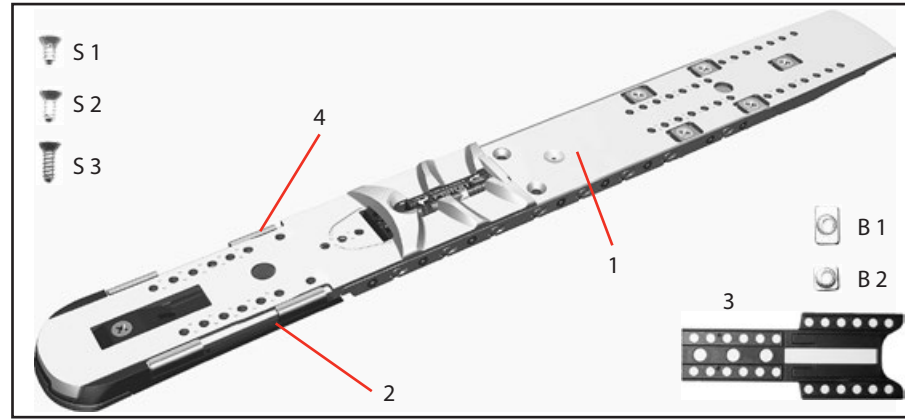

WC PISTON INTERFACE: SL ADJUSTMENT OPTIONS

WORLD CUP PISTON CONTROL INTERFACE:

- 1 World Cup Piston Control plate
- 2 World Cup Piston Control front plate
- 3 Flex element
- 4 Bracket
- B 1 Fixed bushing
- B 2 Gliding bushing
- S 1 Screws for Piston (2 x)
- S 2 Screws for front plate (8 x)
- S 3 Screws for WPCP plate (14 x)