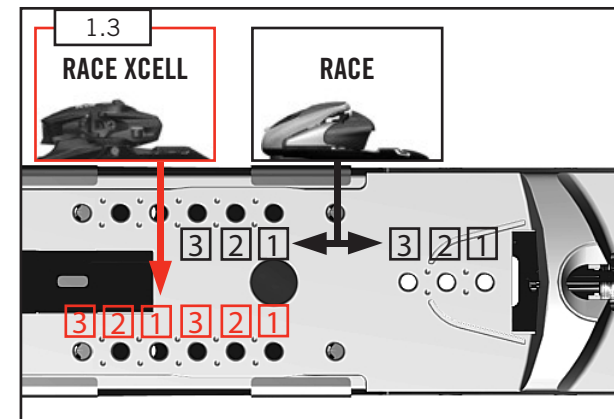

WC PISTON INTERFACE: MOUNTING XCELL AND COMP BINDINGS

INSTALLATION OF XCELL AND COMP BINDINGS:

BOOT SIZE BINDING POSITION: (1.1 and 1.2)

1. Toe: (1.1)
   1: 260 mm - 330 mm
   2: 331 mm - 340 mm
   3: 341 mm - 355 mm

1. Heel: w/ toe in position 1 (1.2)
   4: 260 mm - 269 mm
   5: 270 mm - 279 mm
   6: 280 mm - 289 mm
   7: 290 mm - 299 mm
   8: 300 mm - 309 mm
   9: 310 mm - 319 mm
   10: 320 mm - 330 mm

BINDING SCREW POSITION:

TOE: (1.3)
Race Xcell models:
Race XCell toes use the screw hole positions numbered in red.
Mount the two forward toe fixation screws for the front mounting plate 3 sole-length holes forward of the identified sole-length scale. Slide the toe onto the front mounting plate and affix the two rear screws in the correctly identified sole-length holes. (1.3)

Race toes use the screw hole positions numbered in Black.

HEEL: (1.4)
All Race XCell and Comp Heels use the same heel screw hole positions.

SCREW CHART FOR SPACERS

TOE	COMP 20		HEEL	COMP 20	
+ 2 mm			+ 2 mm		INLINE SCREW
+ 4 mm			+ 4 mm		

TOE	RACE XCELL		HEEL	RACE XCELL	
+ 2 mm			+ 2 mm		INLINE SCREW
+ 4 mm			+ 4 mm