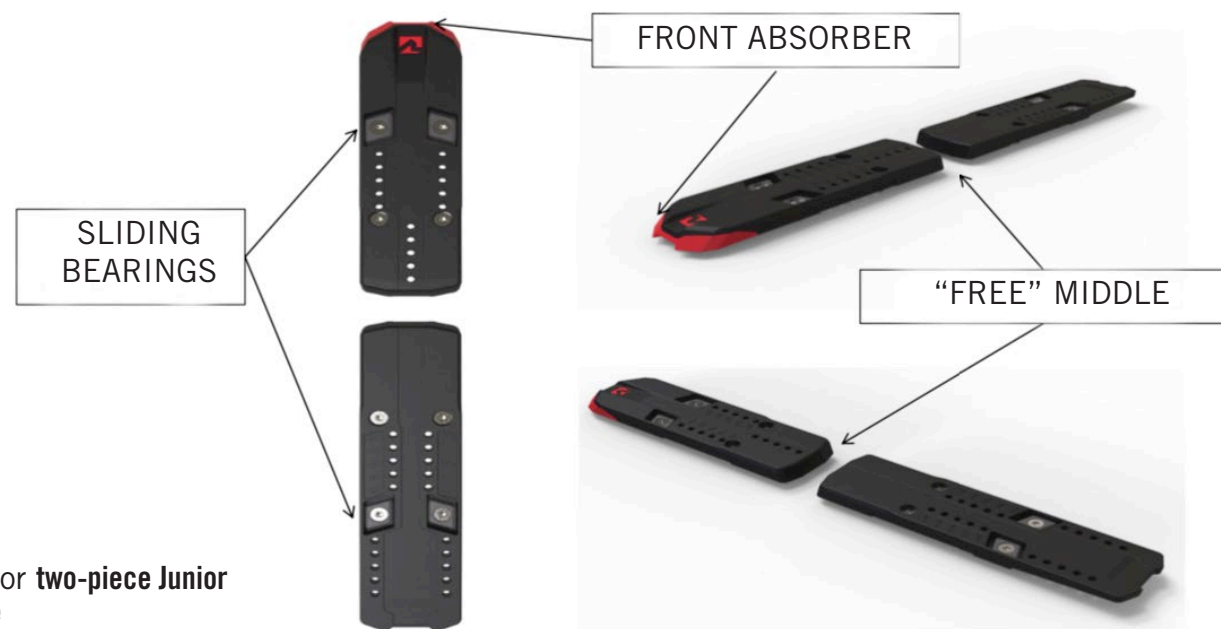

#### Flex element:

- Position 2 (3.4)

or

- Position 3 for stiffer flex (3.5)

**NEW: JUNIOR RACE PLATE - PIVOT**

- New Junior Race Plate with **pivot-joint**
- **More harmonic and round flex pattern** thanks to the **pivot-connection** and four **sliding bearings**
- Provides a **smoother ski performance**
- **Ski middle becomes softer** and provides **better grip handling** for the kids and **improves overall handling** for all customer groups
- Designed with and for the new **Xcomp 3-point mounting pattern**
- **Absorber** in the front
- **Design of the plate is based on the performance requirements**

**NEW: JUNIOR RACE PLATE - SHORT**

- New Junior **two-piece Junior Race Plate**
- **Designed for performance with shorter ski:** -20mm in front- and rear plate compared to pivot-race plate, 40mm shorter in total
- **The free ski middle and sliding bearings** make the ski softer in the middle and provide **better grip and handling**
- **Absorber** in the front
- Designed with and for the new **Xcomp 3-point mounting pattern**