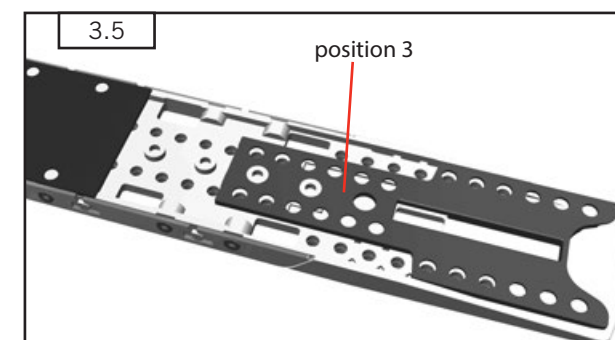

or

- Position 3 for stiffer flex (3.5)