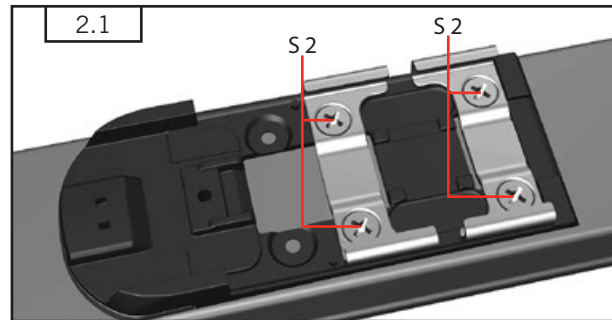

WC PISTON INTERFACE: SL ADJUSTMENT OPTIONS

WORLD CUP PISTON CONTROL INTERFACE:

- 1 World Cup Piston Control plate
- 2 World Cup Piston Control front plate
- 3 Flex element
- 4 Bracket
- B 1 Fixed bushing
- B 2 Gliding bushing
- S 1 Screws for Piston (2 x)
- S 2 Screws for front plate (8 x)
- S 3 Screws for WPCP plate (14 x)