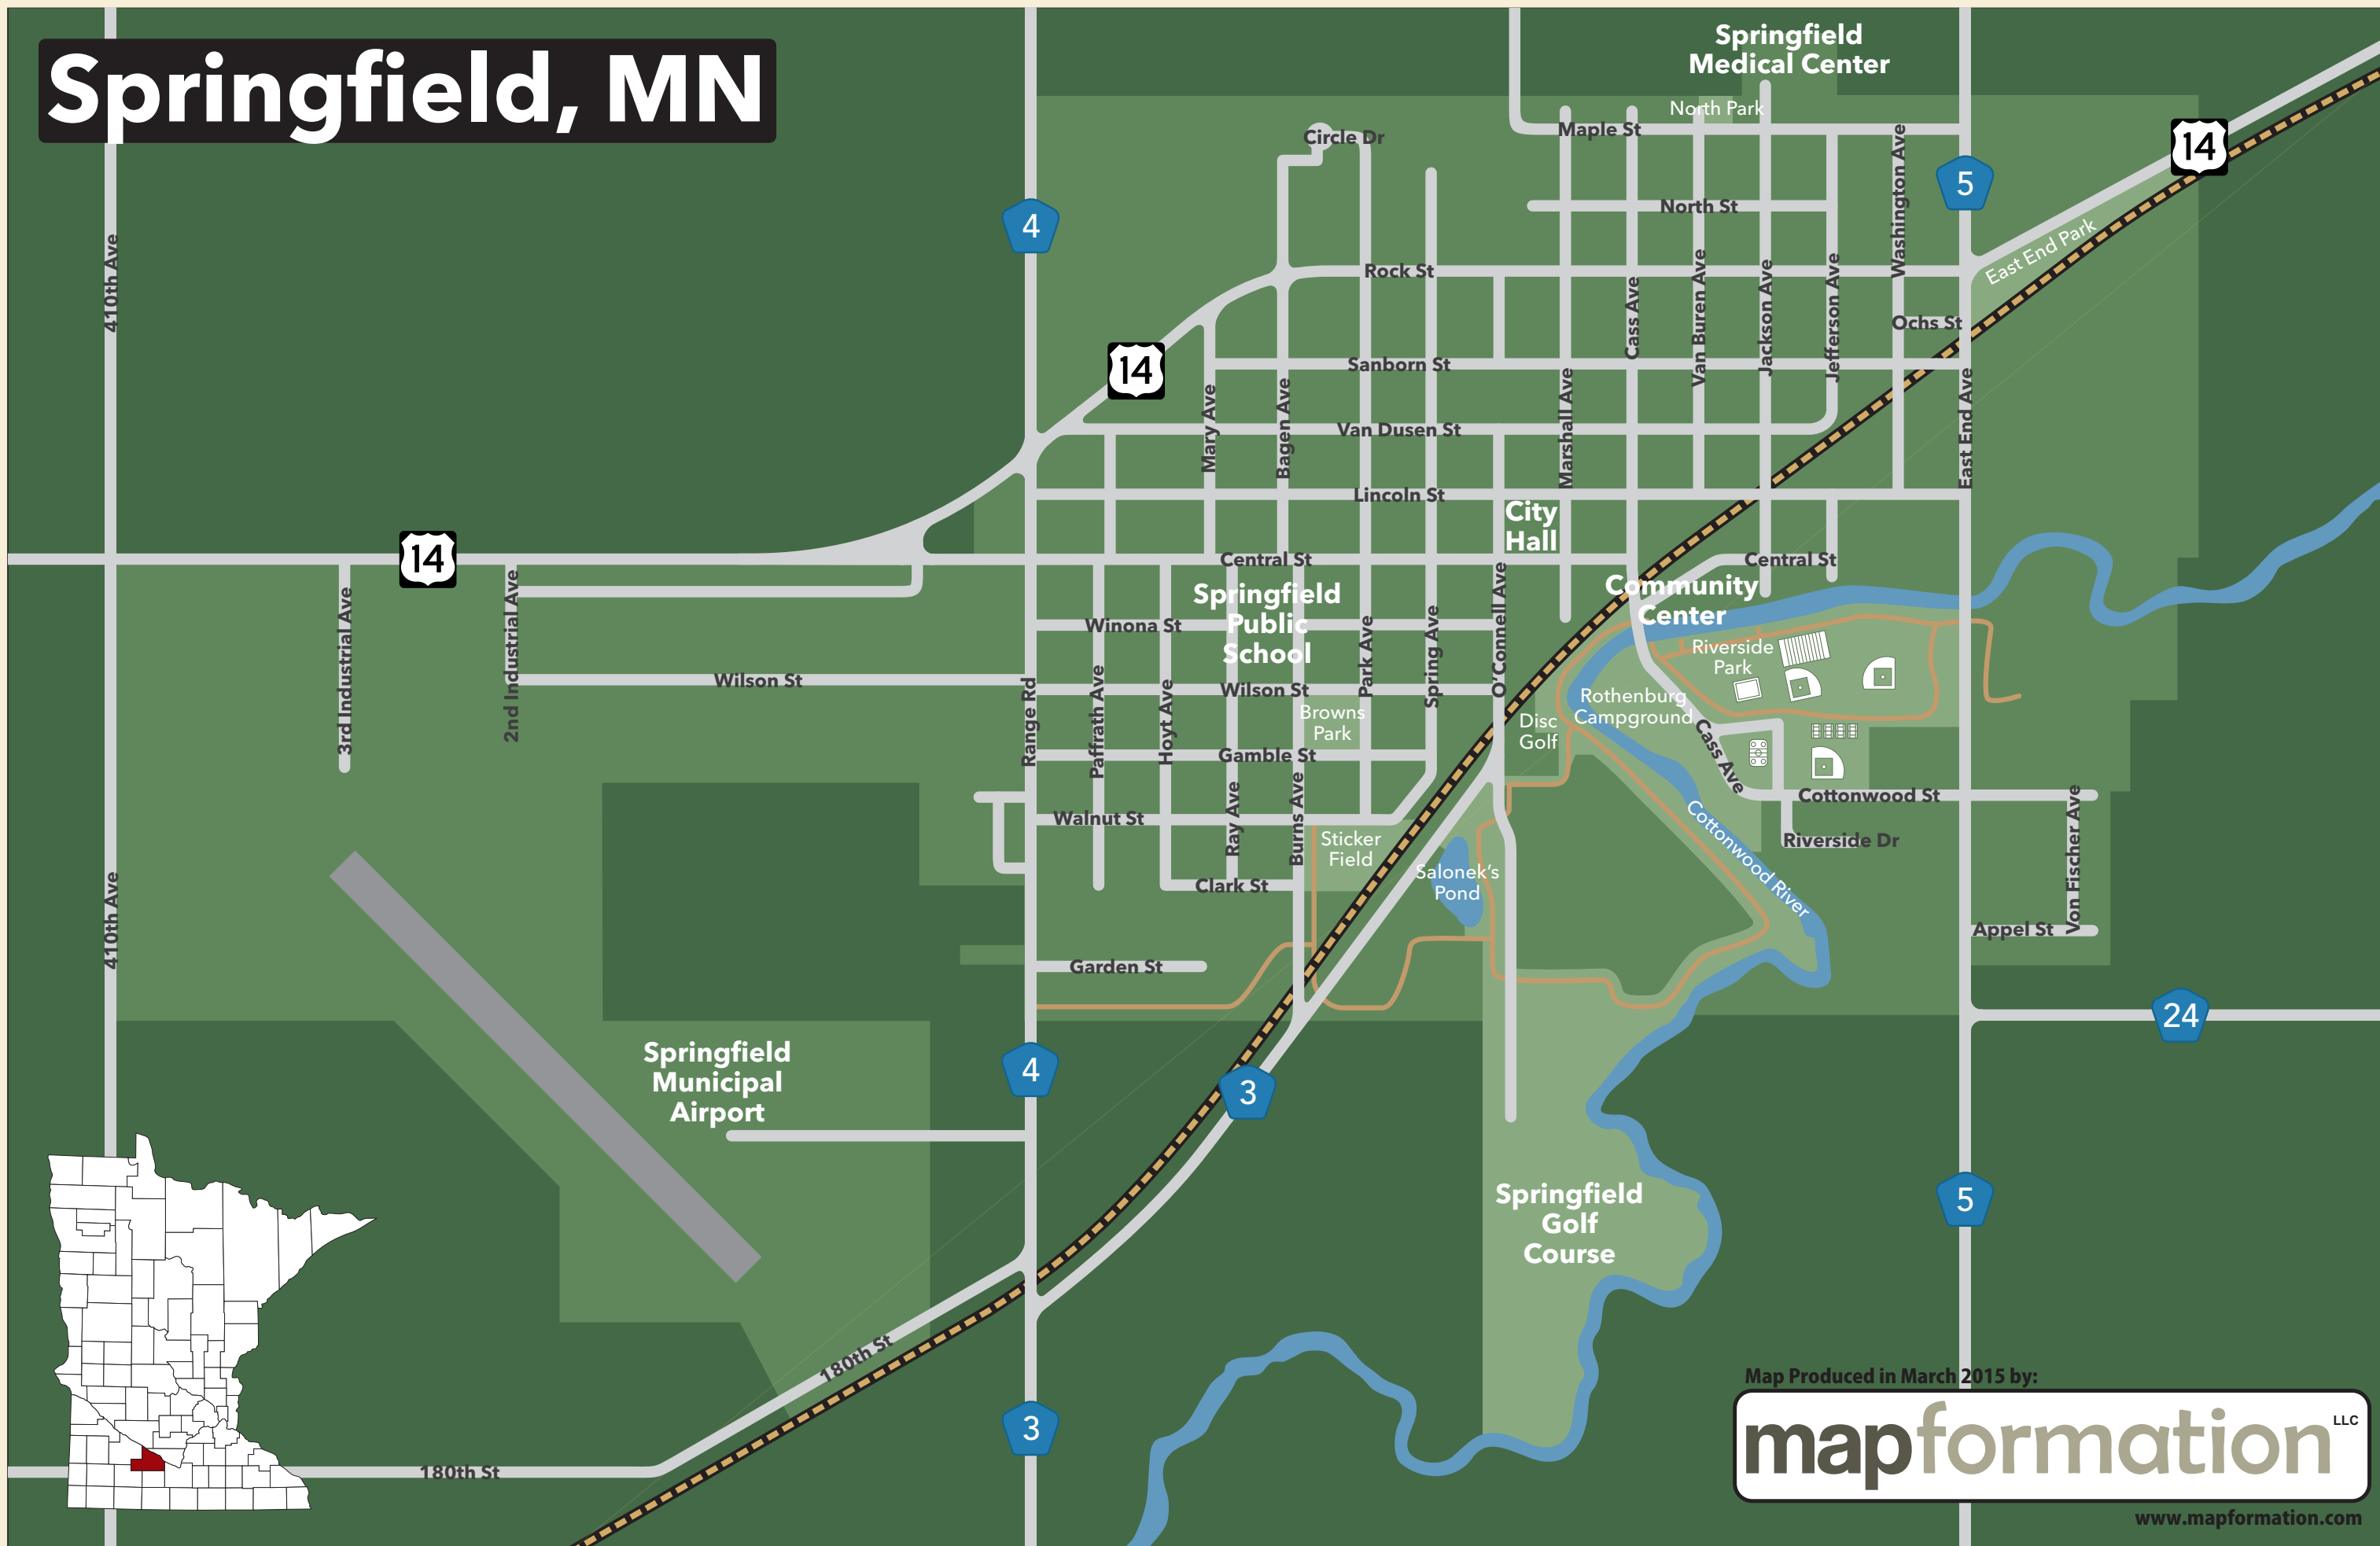

Springfield

City Map & Information

Swimming Pool at Riverside Park

Salonek's Pond

Downtown Springfield

Riverside Park

Home of the Tigers

Welcome to Springfield, Minnesota

Firestation

Springfield Watertower

Springfield, MN

Map Produced in March 2015 by:
mapformation LLC
www.mapformation.com

Clay's Drive-In Liquor, Inc.
 Phone: 507-723-4230
 Mobile: 507-920-2569
 Fax: 507-723-4328
 clays2@springfield-sanborn.net
 "Springfield's only exclusive off-sale"
 Weekly Beer, Wine, & Liquor Special
 Low Tobacco Prices
 Premium Cigars
 Featuring Minnesota Wines
 1919 Draft Root Beer
 321 E. Rock St. • Springfield, MN

Need S'MORE cash?
 Access cash from F&M Bank's Cash Machines
 Conveniently located at:
 Drive-up Facility
 101 North Marshall Avenue, Springfield
 Tauer's Super Valu
 101 West Central Street, Springfield
 F&M Bank Morgan Walk-up
 101 Vernon Avenue, Morgan
 Springfield 507-723-4800 | Morgan 507-249-3166
 www.fmb-ebank.com | Member FDIC