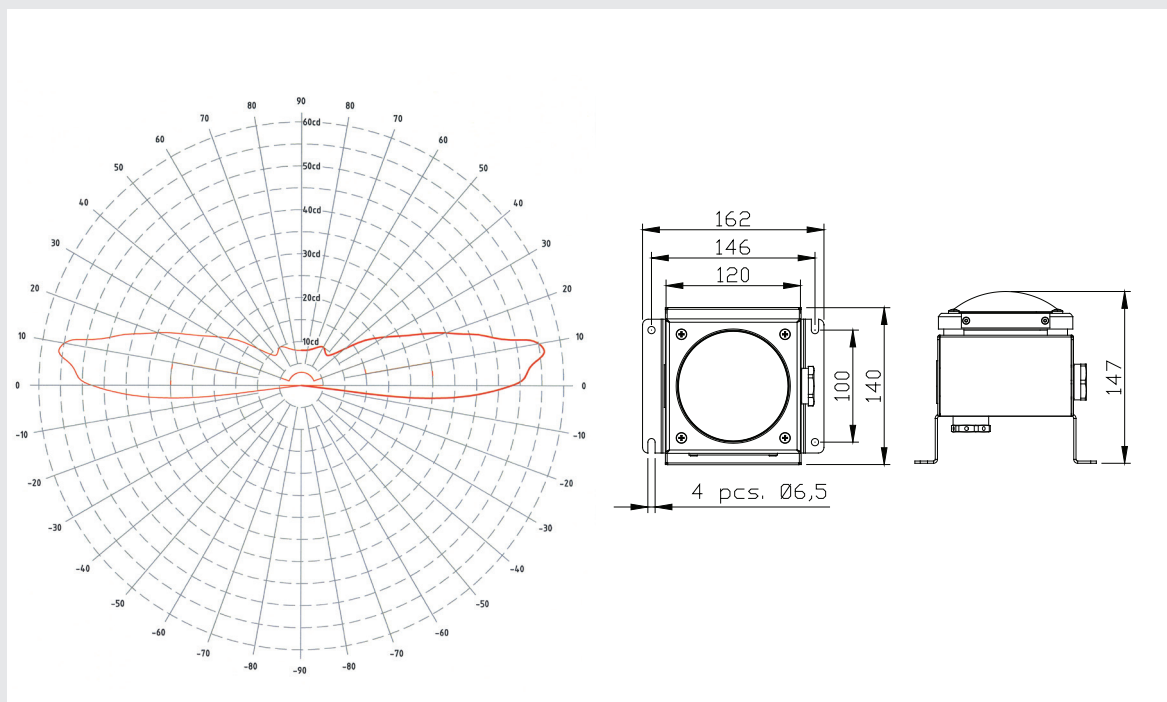

TRANBERG® LIGHTING

TEF 2440 Perimeter Light LED

Safe Area

Description	Part No.
Luminaire Green Omni-directional 30cd. 100-230VAC 50/60 Hz	2440 150
Luminaire Green Omni-directional 30cd. 24 VAC / VDC	2440 152
Luminaire Red Omni-directional 30 cd. 100-230 VAC 50/60 Hz	2440 163

Spare Parts	Part No.
Globe with LED's, low height, without gasket	6597
Silicon gasket for globe	5001 0021
LED driver 100 - 230 VAC 50/60 Hz	5089 0047
LED driver 24 VAC / VDC	4399
Terminal block	5028 0008
Cable gland E204/622/M25/D kit, 11,0-20,1mm	622 2502
Stopping plug Exe, M25 w/ lock nut	650 2502
Globe retainer ring	4249

Light Distribution & Dimensions

R. STAHL TRANBERG AS

Main office | Strandsvingen 6 | N-4032 Stavanger, Norway | T +47 51 57 89 00 | E info.no-st@r-stahl.com | stahl-tranberg.com

Oslo office | Luhrtoppen 2 | N-1470 Lørenskog, Norway | T +47 24 08 44 10 | E info.no-os@r-stahl.com | stahl-tranberg.com