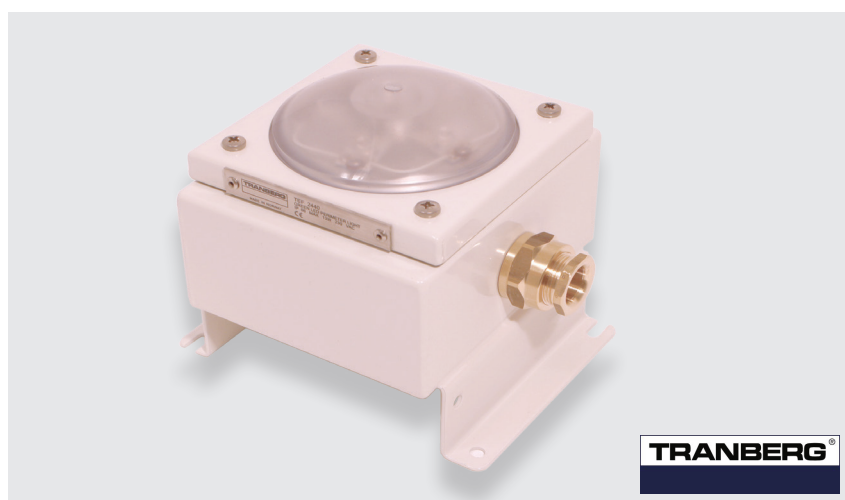

TRANBERG® LIGHTING

TEF 2440 Perimeter Light LED

Safe Area

Tranberg Luminaires are all designed for use in rough environments. It is the policy of Tranberg to provide products and services that meet the highest standards of quality in the industry and the performance needs and expectations of our customers.

and a long trouble-free life.

The Luminaire consists of five powerful light emitting diodes (LEDs) mounted on a machined aluminium base. The LED driver is placed in the lamp bottom along with terminals.

Application

- Perimeter lights on helideck.
- Green / Red light.
- Safe Area

Features and benefits

- Rugged construction
- Complies with: ICAO Annex 14 Vol. II
- Very long operating life (Up to 100,000 hours)
- Low power consumption
- Resistant to vibrations
- Instant light at all temperatures
- In compliance with IMO on 150mm height restrictions of IMO
- Integrated breather / drain plug

Approvals and certificates

N/A

Technical Data

Material:	Acid proof stainless steel Powder coated RAL9010 Globe: Polycarbonate
Input voltage:	100-230V AC 50/60Hz 24 VAC / VDC
Light output:	>30 cd. 0 - 10° >15 cd. 10 - 20° >3 cd. 20 - 90° (According to ICAO Annex 14 Vol. II and CAP 437)
Power consumption:	Max. 10W
Ingress protection:	IP66
Weight:	1,9 kg
Life length, light source:	Min. 50,000 working hours
Cable entries:	2x Ø25mm cable entries Delivered with 2x E204/622 M25/D kit, brass Cable diameter: 11,0-15 mm 15,0-20,1mm
Operating temperature:	-30° to +45°C