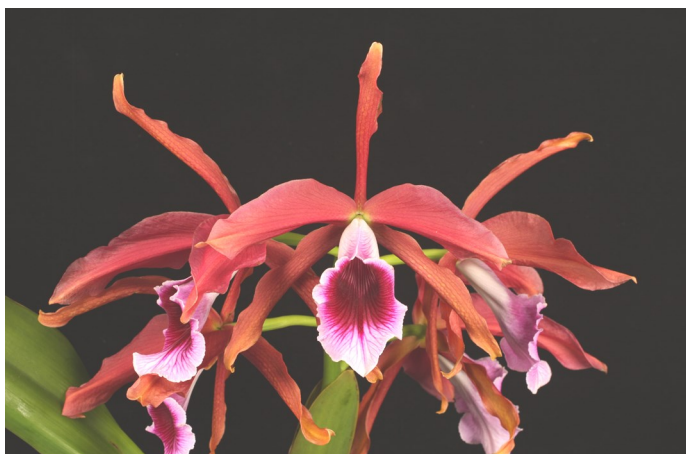

**2" pot size \$45.00**

**A4046**

**C.maxima fma.coerulea 'Blue Swallow'**

**X C.maxima fma.semialba 'Fabulous' SSM/JOGA**

Both has high count flowers on a spike, so we expect huge ball like bloom from this cross. Color will be light pink, maybe some semialba.

**2" pot size \$45.00**

**EM-161** *C.tenebrosa* 'Yono' GM/JOGA

Large and dark color Gold Medal. Mericlone plant.

**3" pot size (1 year to bloom) Limited offer \$200.00**

**A3905** *C.tenebrosa* fma.aurea 'Walton Grange' x self

Famous 'Walton Grange' x self seedling.

**3" pot size (1-2 years to bloom) \$55.00**

**A3983** *C.maxima* ('Suwada' AM/AOS  
x fma.rubra 'Natural World' AM&JC/AOS)

**2" pot size (2-3 years to bloom) \$40.00**