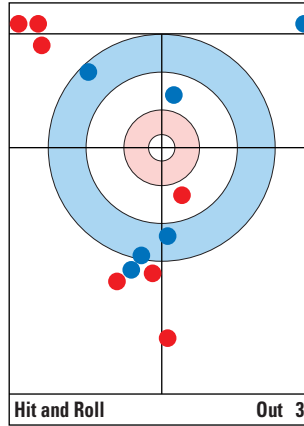

Médaille de bronze / Bronze Medal

Score de partie / Game Score

Team	Toss	1	2	3	4	5	6	7	8	9	10	Total
USA	*	0	0	0	0	0	3	0	1	0	X	4
NOR		0	1	1	1	3	0	2	0	1	X	9

Coup le plus important / Most Important Shot
7e Manche 14e Coup / End 7 Shot 14

● USA ● NOR

Avant / Before