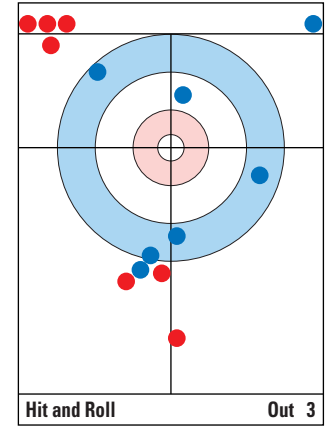

Après / After