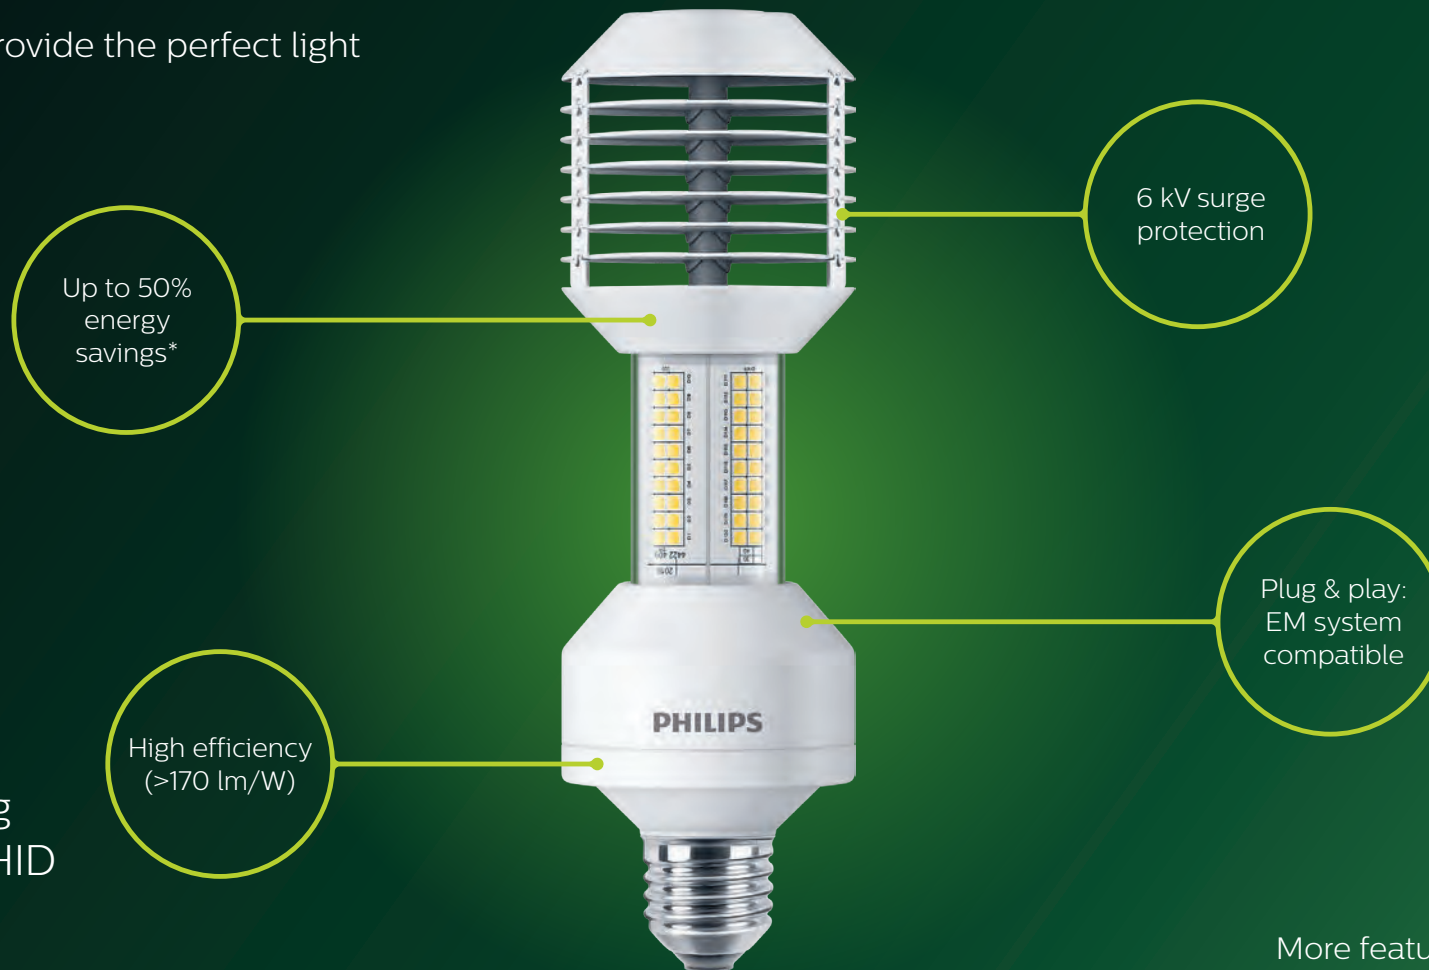

# Philips TrueForce LED lamps

Save energy and provide the perfect light for every space

Industry leading LED lamps for HID replacement:

- Powerful light output, optically efficient
- Instant upgrade – no need to replace or modify fixture
- 50,000 hours lifetime, 5 years warranty