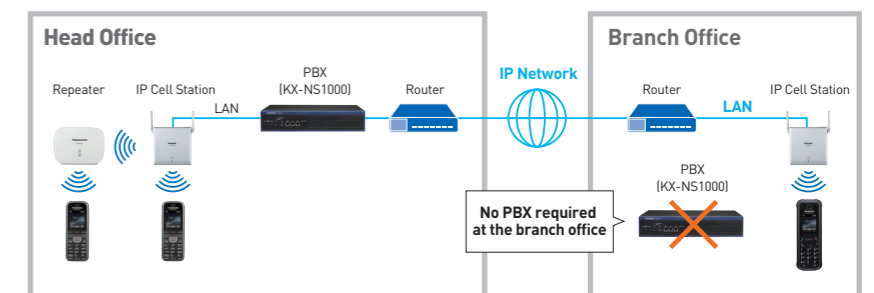

Enhanced Mobility

Multi Zone

This multi-cell DECT system provides automatic hand-over between installed cell stations — enhancing coverage and giving you true communication mobility even within large premises, and enabling you to have comfortable conversations no matter where you are in the office.

Expandable Call Range

IP Cell Station

An IP cell station allows you to connect a PBX via LAN. If there is a LAN in your work place, you can communicate with remote locations such as branch offices via an IP cell station, increasing the efficiency of your business. Even if you do not have a LAN, you can use a repeater to expand the range of calls within the same office. Feel free to expand the call range according to your business needs.