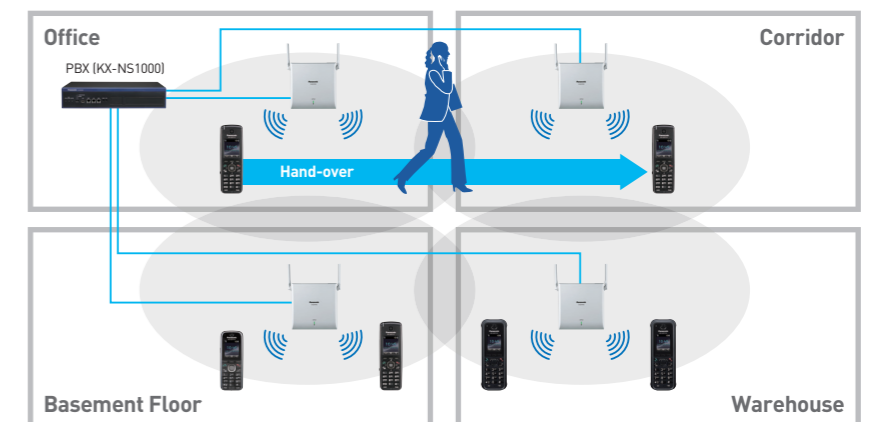

Panasonic Wireless Mobility Solutions Change Your Work Style.

The Panasonic multi-cell DECT system is an integrated, cordless mobility solution that has been specially designed to enable automatic hand-over between different cell stations, ensuring that there are no gaps in coverage and therefore guaranteeing reliable mobility at large sites. A wide range of Panasonic handsets are available to meet your needs; from standard and compact handsets to a tough type model. In other words, you can select the handset that suits your environment in order to efficiently change your work style.

Enhanced Mobility

Multi Zone

This multi-cell DECT system provides automatic hand-over between installed cell stations — enhancing coverage and giving you true communication mobility even within large premises, and enabling you to have comfortable conversations no matter where you are in the office.