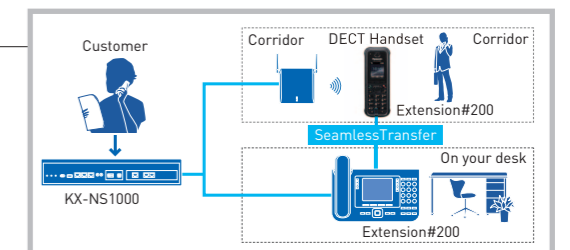

Flexible and Efficient Hands-free Communication

Bluetooth® Support

Because work in factories and the healthcare and retail industries often requires both hands to be used, it can be difficult to communicate while holding a phone. The Panasonic KX-TCA385/285 supports Bluetooth®, which enables you to communicate using a cable-free headset while working, leading to improved work efficiency.

Extension Number Integration

Wireless-XDP

With the Wireless XDP Parallel function, you can set your DECT handset to the same extension number as your desk phone, enabling you to receive calls when you're away from your desk. This means you can take calls without making the customer wait.