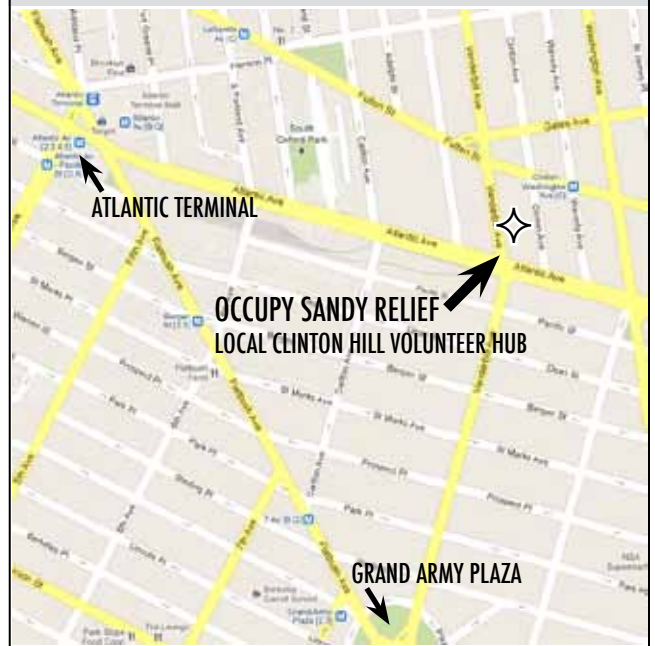

WHERE'S THE LOCAL HUB?

Volunteer HUB in Clinton Hill:
The Church of St. Luke and St. Matthew (SEE MAP)

WHEN'S THE HUB OPEN?

Open 10am–8pm, 7 days/week through Nov. 17

HOW CAN I HELP?

- Walk-in volunteers; no registration required.
- Donations welcome!
- **For the latest updates on urgent needs:** www.occupysandy.org

The Church of St. Luke and St. Matthew
520 Clinton Ave. (b/w Fulton St. & Atlantic Ave.)
Brooklyn, NY 11238

OCCUPY SANDY RELIEF NEEDS YOUR HELP!

WHAT ARE WE DOING?

Occupy Sandy is a people-powered hurricane relief and rebuilding effort, to distribute resources and volunteers to help people in neighborhoods affected by Hurricane Sandy.

The Church of St. Luke and St. Matthew
520 Clinton Ave. (b/w Fulton St. & Atlantic Ave.)
Brooklyn, NY 11238