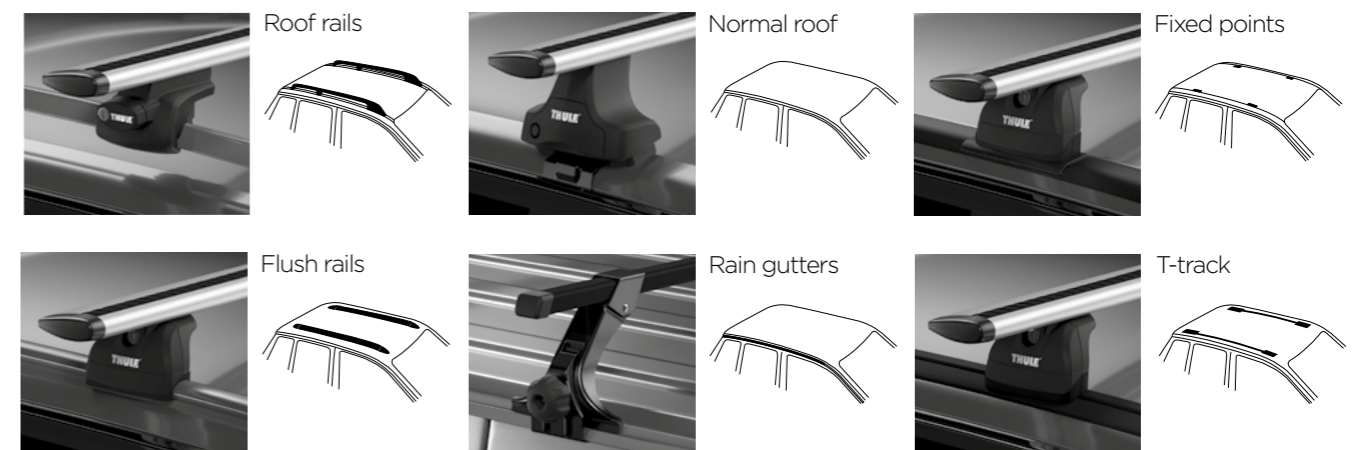

› Roof Racks

How to buy a Thule roof rack

Our roof rack systems are a starting point for carrying the extra special gear that lets you live your passions. We have made it easy to find a solution that fits your car and your needs. Just start by asking yourself – maximum loading area or a streamlined design?

With a Thule roof rack, you're all set to head off on your adventures and make sure you have everything you want with you. The Buyer's Guide at thule.com helps

you find the right system for your car – check your custom fit there or at your local Thule dealer.

Installing a Thule roof rack on your car roof is now quicker and easier than ever before. The Mounting Tutorial on thule.com is a vital part of the process, helping you get a great start to your adventures with our roof racks. It is a part of our commitment to usability at every step of the way.

- Identify your car model and year
- Identify your roof type