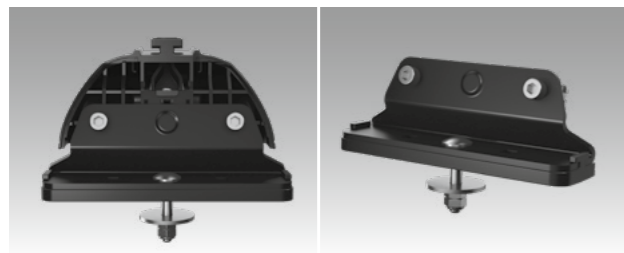

FEATURES

- Fixpoint kit to be fixated on covers made out of strong materials like glass fibre, aluminium, plastic or steel.
- City crash approved for 75 kg according to ISO-norm.
- Artificial fixpoint to be combined with Thule Rapid System roof rack feet 751 or 753 feet and suitable load bars.
- All parts in contact with the car have soft coating to prevent marks and scratches.