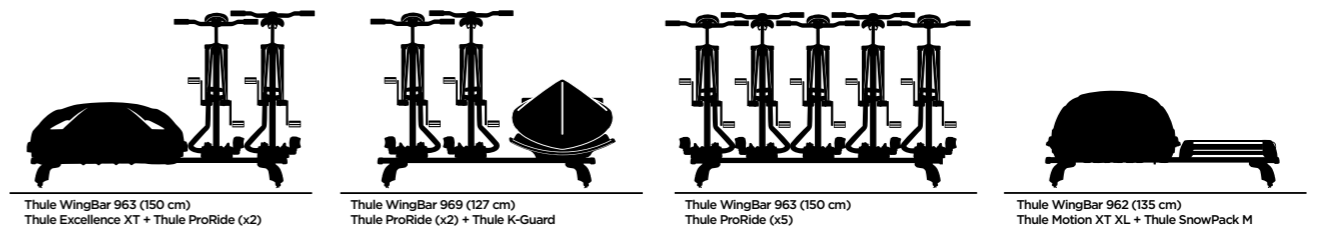

One roof rack – a thousand possibilities

Constantly aiming at staying one step ahead, and working closely together with the car industry, Thule offers two main roof rack lines: Thule Evo and Thule Edge.

Thule Evo – maximized loading area

Thule Evo is a highly flexible aerodynamic roof rack system that provides an exceptionally quiet ride, a maximized loading area, and easy installation of accessories. It supports variable load bar options.

Thule Edge – sleek, streamlined design

Thule Edge has a low profile that perfectly complements the car's roofline. The streamlined design of Thule Edge also makes it the ideal solution for keeping the rack on the car even when it's not in use. Combining high performance with a sleek fit, the design of Thule Edge is close to perfection.

High-quality roof racks with great features

Our roof racks share many essential features.

Load capacity – high load capacity on all roof racks.

Quick Installation – both when assembling the roof rack on your car and when installing accessories or other carriers (bike, winter/water) on the rack.

Safe – tested to the limit and beyond. With a Thule roof rack, you get quality all the way.

How much can you carry?

Thule Load Bars – max load surface

Thule WingBar	960	961	969	962	963¹			
Thule SquareBar	760	761²	769	762	763	765	766	767
NEW Thule SquareBar	760	7121	7122	7123	7124	7125		
Load surface	108 cm	118 cm	127 cm	135 cm	150 cm	163 cm	200 cm	220 cm

Thule WingBar Edge	9581	9582	9583	9584	9585	9591	9592	9593	9594	9595	9596
Load surface³	63-73 cm	71-81 cm	79-89 cm	63-73 cm	71-81 cm	69-79 cm	77-87 cm	85-95 cm	69-79 cm	77-87 cm	85-95 cm

Thule SlideBar	891	892	893
Load surface	127 cm	144 cm	162 cm

Thule ProBar	390	391	392	393	394	395
Load surface	120 cm	135 cm	150 cm	175 cm	200 cm	220 cm

¹ Only in Aluminium color.

² Thule SquareBar 761 - 120 cm.