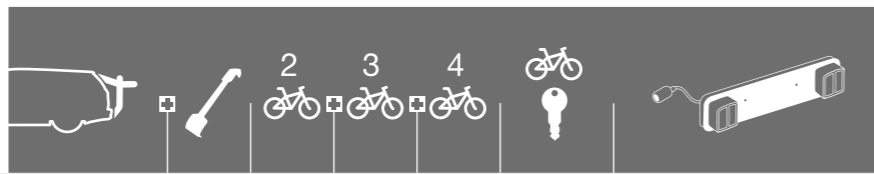

RENAULT

Grand Scénic II	5-dr MPV, 04-08	BackPac 973	973-15	x		x	Lightboard 976 recommended
Grand Scénic II	5-dr MPV, 04-08	ClipOn 9104	9115	x	x	Lock 538	Lightboard 976 recommended
Grand Scénic II	5-dr MPV, 04-08	ClipOn High 9106	9115	x		x	Lightboard 976 recommended
Grand Scénic III	5-dr MPV, 09-16	BackPac 973	973-15	x	973-23	x	Lightboard 976 recommended
Grand Scénic III	5-dr MPV, 09-16	ClipOn 9104		x	x	Lock 538	Lightboard 976 recommended
Grand Scénic III	5-dr MPV, 09-16	ClipOn High 9106		x		x	Lightboard 976 recommended
Grand Scénic III	5-dr MPV, 09-16	RaceWay 991/992		x	x	x	Lightboard 976 recommended
Kangoo	5-dr MPV, 08->	BackPac 973	973-18	x	973-23	x	Lightboard 976 recommended
Kangoo	5-dr MPV, 08->	RaceWay 991/992		x	x	x	Lightboard 976 recommended
Mégane	5-dr Estate, 99-02	ClipOn 9104		x	x	Lock 538	Lightboard 976 recommended
Mégane	5-dr Estate, 99-02	ClipOn High 9106		x		x	Does not cover the rear lights
Mégane III	5-dr Hatchback, 09-16	ClipOn 9104	9115	x	x	Lock 538	Lightboard 976 recommended
Mégane III	5-dr Hatchback, 09-16	ClipOn High 9106	9115	x		x	Does not cover the rear lights
Mégane III	5-dr Hatchback, 09-16	RaceWay 991/992		x	x	x	Lightboard 976 recommended
Sandero	5-dr Hatchback, 08-12	ClipOn 9104		x	x	Lock 538	Lightboard 976 recommended
Sandero	5-dr Hatchback, 08-12	ClipOn High 9106		x		x	Lightboard 976 recommended
Sandero II	5-dr Hatchback, 13->	ClipOn 9103	9115	x	x	Lock 538	Lightboard 976 recommended
Sandero II	5-dr Hatchback, 13->	ClipOn High 9105	9115	x		x	Does not cover the rear lights
Sandero StepWay	5-dr SUV, 09-12	ClipOn 9104		x	x	Lock 538	Lightboard 976 recommended
Sandero StepWay	5-dr SUV, 09-12	ClipOn High 9106		x		x	Lightboard 976 recommended
Sandero StepWay II	5-dr SUV, 13->	ClipOn 9103	9115	x	x	Lock 538	Lightboard 976 recommended
Sandero StepWay II	5-dr SUV, 13->	ClipOn High 9105	9115	x		x	Does not cover the rear lights
Scénic II	5-dr MPV, 03-08	BackPac 973	973-15	x		x	Lightboard 976 recommended
Scénic II	5-dr MPV, 03-08	ClipOn 9104		x	x	Lock 538	Lightboard 976 recommended
Scénic II	5-dr MPV, 03-08	ClipOn High 9106		x		x	Lightboard 976 recommended
Scénic III	5-dr MPV, 09-16	BackPac 973	973-16	x	973-23	x	Lightboard 976 recommended
Scénic III	5-dr MPV, 09-16	ClipOn 9104		x	x	Lock 538	Lightboard 976 recommended
Scénic III	5-dr MPV, 09-16	ClipOn High 9106		x		x	Lightboard 976 recommended
Scénic III	5-dr MPV, 09-16	RaceWay 991/992		x	x	x	Lightboard 976 recommended
Trafic	4-dr Van, 01-14	BackPac 973	973-18	x	973-23	x	Lightboard 976 recommended
Twingo	3-dr Hatchback, 93-07	ClipOn 9103		x	x	Lock 538	Lightboard 976 recommended
Twingo	3-dr Hatchback, 93-07	ClipOn High 9105		x		x	Does not cover the rear lights
Twingo II	3-dr Hatchback, 07-14	ClipOn 9103		x	x	Lock 538	Lightboard 976 recommended
Twingo II	3-dr Hatchback, 07-14	ClipOn High 9105		x		x	Does not cover the rear lights
Twingo II	3-dr Hatchback, 12-14	RaceWay 991/992		x	x	x	Lightboard 976 recommended

SAAB