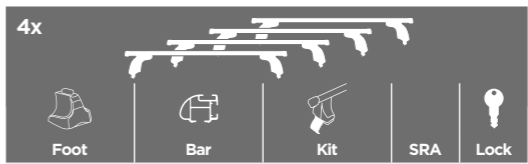

Foot	Bar	Kit	SRA	Lock
	775+775	392+392			Incl.
	753+753	392+392	3045+3045		Incl.
	753+753	392+392	3096+3096		Incl.
	753+753	392+392	3047+3046		Incl.
	753+753	392+392	3046+3046		Incl.
	751+751	392+392	3139+3139		Incl.