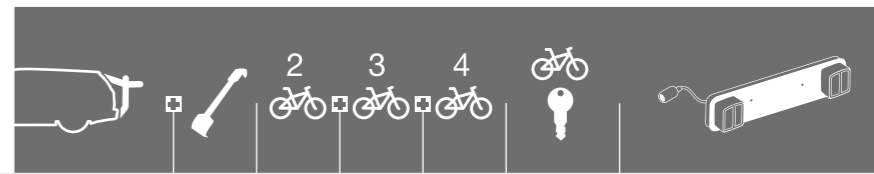

FIAT

Punto (Mk II)	3/5-dr Hatchback, 99-02	ClipOn 9103		x	x		Lock 538	Lightboard 976 recommended
Punto (Mk II)	3/5-dr Hatchback, 99-02	ClipOn High 9105		x			x	Lightboard 976 recommended
Punto (Mk II)	3/5-dr Hatchback, 03-11	ClipOn 9103		x	x		Lock 538	Lightboard 976 recommended
Punto (Mk II)	3/5-dr Hatchback, 03-11	ClipOn High 9105		x			x	Lightboard 976 recommended
Punto (Mk III)	3/5-dr Hatchback, 12->	RaceWay 991		x			x	Lightboard 976 recommended
Qubo	5-dr MPV, 08->	BackPac 973	973-18	x			x	Does not cover the rear lights
Sedeci	5-dr MPV, 06-14	ClipOn 9103		x	x		Lock 538	Lightboard 976 recommended
Sedeci	5-dr MPV, 06-14	ClipOn High 9105		x			x	Does not cover the rear lights
Stilo	3/5-dr Hatchback, 02-07	ClipOn 9104		x	x		Lock 538	Lightboard 976 recommended
Stilo	3/5-dr Hatchback, 02-07	ClipOn High 9106		x			x	Lightboard 976 recommended
Ulysse	5-dr MPV, 94-02	BackPac 973	973-16	x			x	Does not cover the rear lights
Ulysse	5-dr MPV, 94-02	ClipOn 9104	9111	x	x		Lock 538	Lightboard 976 recommended
Ulysse	5-dr MPV, 94-02	ClipOn High 9106	9111	x			x	Does not cover the rear lights
Uno	3/5-dr Hatchback, 84-98	ClipOn 9103		x	x		Lock 538	Lightboard 976 recommended
Uno	3/5-dr Hatchback, 84-98	ClipOn High 9105		x			x	Does not cover the rear lights

FORD