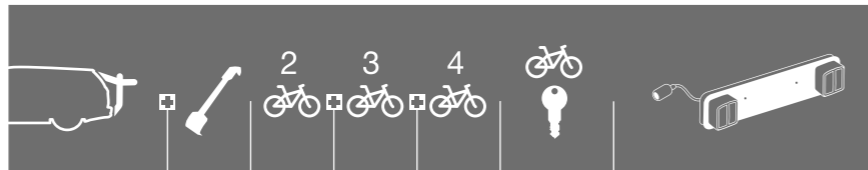

VAUXHALL

Adam	3-dr Hatchback, 13->	RaceWay 991		x		x	Lightboard 976 recommended
Agila	5-dr MPV, 00-07	BackPac 973	973-18	x	973-23	x	Lightboard 976 recommended
Agila	5-dr MPV, 00-07	ClipOn 9104		x	x	Lock 538	Lightboard 976 recommended
Agila	5-dr MPV, 00-07	ClipOn High 9106		x		x	Does not cover the rear lights
Astra	5-dr Estate, 92-97	BackPac 973	973-19	x	973-23	x	Does not cover the rear lights
Astra	5-dr Estate, 92-97	ClipOn 9104		x	x	Lock 538	Lightboard 976 recommended
Astra	5-dr Estate, 92-97	ClipOn High 9106		x		x	Does not cover the rear lights
Astra	3/5-dr Hatchback, 92-97	ClipOn 9104		x	x	Lock 538	Lightboard 976 recommended
Astra	3/5-dr Hatchback, 92-97	ClipOn High 9106		x		x	Does not cover the rear lights
Astra	5-dr Estate, 02-03	BackPac 973	973-19	x	973-23	x	Does not cover the rear lights
Astra	5-dr Estate, 04-09	BackPac 973	973-15	x	973-23	x	Does not cover the rear lights
Astra	5-dr Estate, 04-09	ClipOn 9104		x	x	Lock 538	Lightboard 976 recommended
Astra	5-dr Estate, 04-09	ClipOn High 9106		x		x	Does not cover the rear lights
Astra	5-dr Estate, 04-09	RaceWay 991/992		x	x	x	Lightboard 976 recommended
Astra	5-dr Hatchback, 04-09	ClipOn 9103	9115	x	x	Lock 538	Lightboard 976 recommended
Astra	5-dr Hatchback, 04-09	ClipOn High 9105	9115	x		x	Does not cover the rear lights
Astra	5-dr Hatchback, 04-09	RaceWay 991/992		x	x	x	Lightboard 976 recommended
Astra GTC	3-dr Hatchback, 11-15	RaceWay 991/992		x	x	x	Lightboard 976 recommended
Astra SportsTourer	5-dr Estate, 10-15	BackPac 973	973-15	x		x	Does not cover the rear lights
Astra SportsTourer	5-dr Estate, 10-15	RaceWay 991/992		x	x	x	Lightboard 976 recommended
Corsa (B)	3/5-dr Hatchback, 93-00	ClipOn 9103		x	x	Lock 538	Lightboard 976 recommended
Corsa (B)	3/5-dr Hatchback, 93-00	ClipOn High 9105		x		x	Does not cover the rear lights
Corsa (C)	3/5-dr Hatchback, 01-05	ClipOn 9103		x	x	Lock 538	Lightboard 976 recommended
Corsa (C)	3/5-dr Hatchback, 01-05	ClipOn High 9105		x		x	Lightboard 976 recommended
Corsa (D)	3/5-dr Hatchback, 06-14	ClipOn 9103	9115	x	x	Lock 538	Lightboard 976 recommended
Corsa (D)	3/5-dr Hatchback, 06-14	ClipOn High 9105	9115	x		x	Does not cover the rear lights
Corsa (D)	3/5-dr Hatchback, 06-14	RaceWay 991/992		x	x	x	Lightboard 976 recommended
Insignia	5-dr Hatchback, 09->	RaceWay 991		x		x	Lightboard 976 recommended
Meriva	5-dr MPV, 03-06	BackPac 973	973-15	x	973-23	x	Lightboard 976 recommended
Meriva	5-dr MPV, 03-06	ClipOn 9104		x	x	Lock 538	Lightboard 976 recommended
Meriva	5-dr MPV, 03-06	ClipOn High 9106		x		x	Lightboard 976 recommended
Meriva	5-dr MPV, 03-06	RaceWay 991/992		x	x	x	Lightboard 976 recommended
Meriva	5-dr MPV, 10-17	BackPac 973	973-15	x	973-23	x	Does not cover the rear lights
Meriva	5-dr MPV, 10-17	ClipOn 9104		x	x	Lock 538	Lightboard 976 recommended
Meriva	5-dr MPV, 10-17	ClipOn High 9106		x		x	Does not cover the rear lights
Meriva	5-dr MPV, 10-17	RaceWay 991/992		x	x	x	Lightboard 976 recommended
Omega	5-dr Estate, 94-03	BackPac 973	973-16	x	973-23	x	Does not cover the rear lights
Omega	5-dr Estate, 94-03	ClipOn 9104		x	x	Lock 538	Lightboard 976 recommended
Omega	5-dr Estate, 94-03	ClipOn High 9106		x		x	Does not cover the rear lights
Sintra	5-dr MPV, 96-99	BackPac 973	973-16	x	973-23	x	Does not cover the rear lights
Vectra	5-dr Estate, 96-02	BackPac 973	973-18	x		x	Does not cover the rear lights
Vectra	5-dr Estate, 96-02	ClipOn 9104		x	x	Lock 538	Lightboard 976 recommended
Vectra	5-dr Estate, 96-02	ClipOn High 9106		x		x	Lightboard 976 recommended
Vectra	5-dr Estate, 03-08	BackPac 973	973-16	x	973-23	x	Does not cover the rear lights
Vectra	5-dr Estate, 03-08	ClipOn 9104	9115	x	x	Lock 538	Lightboard 976 recommended
Vectra	5-dr Estate, 03-08	ClipOn High 9106	9115	x		x	Does not cover the rear lights
Vivaro	5-dr Van, 01-14	BackPac 973	973-18	x	973-23	x	Lightboard 976 recommended
Zafira	5-dr MPV, 98-11	BackPac 973	973-16	x	973-23	x	Does not cover the rear lights
Zafira	5-dr MPV, 98-11	ClipOn 9104		x	x	Lock 538	Lightboard 976 recommended
Zafira	5-dr MPV, 98-11	ClipOn High 9106		x		x	Lightboard 976 recommended
Zafira Family	5-dr MPV, 11-14	BackPac 973	973-16	x	973-23	x	Does not cover the rear lights
Zafira Family	5-dr MPV, 11-14	ClipOn 9104		x	x	Lock 538	Lightboard 976 recommended
Zafira Family	5-dr MPV, 11-14	ClipOn High 9106		x		x	Lightboard 976 recommended
Zafira Family	5-dr MPV, 11-14	RaceWay 991/992		x	x	x	Lightboard 976 recommended
Zafira Tourer	5-dr MPV, 12->	BackPac 973	973-16	x		x	Does not cover the rear lights
Zafira Tourer	5-dr MPV, 12->	ClipOn 9104		x	x	Lock 538	Lightboard 976 recommended
Zafira Tourer	5-dr MPV, 12->	ClipOn High 9106		x		x	Does not cover the rear lights