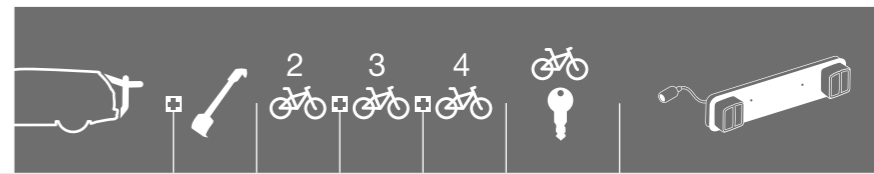

RENAULT

Grand Scénic II	5-dr MPV, 04-08	BackPac 973	973-15	x		x	Lightboard 976 recommended
Grand Scénic II	5-dr MPV, 04-08	ClipOn 9104	9115	x	x	Lock 538	Lightboard 976 recommended
Grand Scénic II	5-dr MPV, 04-08	ClipOn High 9106	9115	x		x	Lightboard 976 recommended
Grand Scénic III	5-dr MPV, 09-16	BackPac 973	973-15	x	973-23	x	Lightboard 976 recommended
Grand Scénic III	5-dr MPV, 09-16	ClipOn 9104		x	x	Lock 538	Lightboard 976 recommended
Grand Scénic III	5-dr MPV, 09-16	ClipOn High 9106		x		x	Lightboard 976 recommended
Grand Scénic III	5-dr MPV, 09-16	RaceWay 991/992		x	x	x	Lightboard 976 recommended
Kangoo	5-dr MPV, 08->	BackPac 973	973-18	x	973-23	x	Lightboard 976 recommended
Kangoo	5-dr MPV, 08->	RaceWay 991/992		x	x	x	Lightboard 976 recommended
Mégane	5-dr Estate, 99-02	ClipOn 9104		x	x	Lock 538	Lightboard 976 recommended
Mégane	5-dr Estate, 99-02	ClipOn High 9106		x		x	Does not cover the rear lights
Mégane III	5-dr Hatchback, 09-16	ClipOn 9104	9115	x	x	Lock 538	Lightboard 976 recommended
Mégane III	5-dr Hatchback, 09-16	ClipOn High 9106	9115	x		x	Does not cover the rear lights
Mégane III	5-dr Hatchback, 09-16	RaceWay 991/992		x	x	x	Lightboard 976 recommended
Sandero	5-dr Hatchback, 08-12	ClipOn 9104		x	x	Lock 538	Lightboard 976 recommended
Sandero	5-dr Hatchback, 08-12	ClipOn High 9106		x		x	Lightboard 976 recommended
Sandero II	5-dr Hatchback, 13->	ClipOn 9103	9115	x	x	Lock 538	Lightboard 976 recommended
Sandero II	5-dr Hatchback, 13->	ClipOn High 9105	9115	x		x	Does not cover the rear lights
Sandero StepWay	5-dr SUV, 09-12	ClipOn 9104		x	x	Lock 538	Lightboard 976 recommended
Sandero StepWay	5-dr SUV, 09-12	ClipOn High 9106		x		x	Lightboard 976 recommended
Sandero StepWay II	5-dr SUV, 13->	ClipOn 9103	9115	x	x	Lock 538	Lightboard 976 recommended
Sandero StepWay II	5-dr SUV, 13->	ClipOn High 9105	9115	x		x	Does not cover the rear lights
Scénic II	5-dr MPV, 03-08	BackPac 973	973-15	x		x	Lightboard 976 recommended
Scénic II	5-dr MPV, 03-08	ClipOn 9104		x	x	Lock 538	Lightboard 976 recommended
Scénic II	5-dr MPV, 03-08	ClipOn High 9106		x		x	Lightboard 976 recommended
Scénic III	5-dr MPV, 09-16	BackPac 973	973-16	x	973-23	x	Lightboard 976 recommended
Scénic III	5-dr MPV, 09-16	ClipOn 9104		x	x	Lock 538	Lightboard 976 recommended
Scénic III	5-dr MPV, 09-16	ClipOn High 9106		x		x	Lightboard 976 recommended
Scénic III	5-dr MPV, 09-16	RaceWay 991/992		x	x	x	Lightboard 976 recommended
Trafic	4-dr Van, 01-14	BackPac 973	973-18	x	973-23	x	Lightboard 976 recommended
Twingo	3-dr Hatchback, 93-07	ClipOn 9103		x	x	Lock 538	Lightboard 976 recommended
Twingo	3-dr Hatchback, 93-07	ClipOn High 9105		x		x	Does not cover the rear lights
Twingo II	3-dr Hatchback, 07-14	ClipOn 9103		x	x	Lock 538	Lightboard 976 recommended
Twingo II	3-dr Hatchback, 07-14	ClipOn High 9105		x		x	Does not cover the rear lights
Twingo II	3-dr Hatchback, 12-14	RaceWay 991/992		x	x	x	Lightboard 976 recommended

SAAB