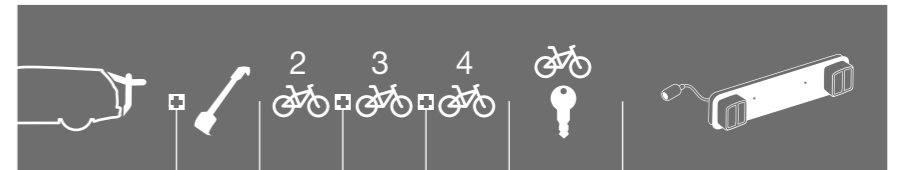

Bora	5-dr Estate, 99-05	ClipOn 9104		x	x	Lock 538	Lightboard 976 recommended	
Bora	5-dr Estate, 99-05	ClipOn High 9106		x		x	Does not cover the rear lights	
Caddy Life	5-dr MPV, 16->	Backpac 973	973-18	x	973-23	x	Does not cover the rear lights	
Caddy Maxi Life	5-dr MPV, 16->	Backpac 973	973-18	x	973-23	x	Does not cover the rear lights	
Caddy Life	5-dr MPV, 04-15	BackPac 973	973-18	x		x	Does not cover the rear lights	
Caddy Maxi Life	5-dr MPV, 08-15	BackPac 973	973-18	x		x	Does not cover the rear lights	
California (T5)	4-dr BUS, 03-15	BackPac 973	973-18	x	973-23	973-24	x	Does not cover the rear lights
California (T6)	4-dr BUS, 15->	BackPac 973	973-18	x	973-23	973-24	x	Does not cover the rear lights
California (T6)	4-dr BUS, 15->	RaceWay 991/992		x	x	x	Lightboard 976 recommended	
Caravelle (T5)	4-dr BUS, 03-15	BackPac 973	973-18	x	973-23	973-24	x	Does not cover the rear lights
Cross Golf	5-dr Hatchback, 06-14	BackPac 973	973-15	x	973-23	x	Does not cover the rear lights	
Cross Golf	5-dr Hatchback, 06-14	ClipOn 9104	9115	x	x	Lock 538	Lightboard 976 recommended	
Cross Golf	5-dr Hatchback, 06-14	ClipOn High 9106	9115	x		x	Does not cover the rear lights	
Cross Golf	5-dr Hatchback, 06-14	RaceWay 991/992		x	x	x	Lightboard 976 recommended	
Cross Polo	5-dr Hatchback, 06-09	ClipOn 9103		x	x	Lock 538	Lightboard 976 recommended	
Cross Polo	5-dr Hatchback, 06-09	ClipOn High 9105		x		x	Does not cover the rear lights	
Cross Polo	5-dr Hatchback, 10->	ClipOn 9103		x	x	Lock 538	Lightboard 976 recommended	
Cross Polo	5-dr Hatchback, 10->	ClipOn High 9105		x		x	Does not cover the rear lights	
Cross Touran	5-dr MPV, 06-09	BackPac 973	973-18	x	973-23	973-24	x	Does not cover the rear lights
Cross Touran	5-dr MPV, 06-09	ClipOn 9104	9115	x	x	Lock 538	Lightboard 976 recommended	
Cross Touran	5-dr MPV, 06-09	ClipOn High 9106	9115	x		x	Does not cover the rear lights	
EOS	3-dr Cabriolet, 06->	RaceWay 991		x		x	Lightboard 976 recommended	
Fox	3-dr Hatchback, 04-14	ClipOn 9103	9115	x	x	Lock 538	Lightboard 976 recommended	
Fox	3-dr Hatchback, 04-14	ClipOn High 9105	9115	x		x	Does not cover the rear lights	
Golf II	3/5-dr Hatchback, 84-91	ClipOn 9103		x	x	Lock 538	Lightboard 976 recommended	
Golf II	3/5-dr Hatchback, 84-91	ClipOn High 9105		x		x	Does not cover the rear lights	
Golf III	3/5-dr Hatchback, 92-97	BackPac 973	973-16	x	973-23	x	Does not cover the rear lights	
Golf III	3/5-dr Hatchback, 92-97	ClipOn 9103		x	x	Lock 538	Lightboard 976 recommended	
Golf III	3/5-dr Hatchback, 92-97	ClipOn High 9105		x		x	Does not cover the rear lights	
Golf III Variant	5-dr Estate, 94-98	BackPac 973	973-16	x	973-23	x	Does not cover the rear lights	
Golf III Variant	5-dr Estate, 94-98	ClipOn 9104	9110	x	x	Lock 538	Lightboard 976 recommended	
Golf III Variant	5-dr Estate, 94-98	ClipOn High 9106	9110	x		x	Does not cover the rear lights	
Golf IV	3-dr Hatchback, 98-03	BackPac 973	973-14	x	973-23	x	Does not cover the rear lights	
Golf IV	5-dr Hatchback, 98-04	BackPac 973	973-14	x	973-23	x	Does not cover the rear lights	
Golf IV	3-dr Hatchback, 98-03	ClipOn 9103		x	x	Lock 538	Lightboard 976 recommended	
Golf IV	5-dr Hatchback, 98-04	ClipOn 9103		x	x	Lock 538	Lightboard 976 recommended	
Golf IV	3-dr Hatchback, 98-03	ClipOn High 9105		x		x	Does not cover the rear lights	
Golf IV	5-dr Hatchback, 98-04	ClipOn High 9105		x		x	Does not cover the rear lights	
Golf IV Variant	5-dr Estate, 99-07	BackPac 973	973-18	x	973-23	x	Does not cover the rear lights	
Golf IV Variant	5-dr Estate, 99-07	ClipOn 9104		x	x	Lock 538	Lightboard 976 recommended	
Golf IV Variant	5-dr Estate, 99-07	ClipOn High 9106		x		x	Does not cover the rear lights	
Golf V	3/5-dr Hatchback, 04-07	BackPac 973	973-15	x	973-23	x	Does not cover the rear lights	
Golf V	3/5-dr Hatchback, 04-07	ClipOn 9103	9115	x	x	Lock 538	Lightboard 976 recommended	
Golf V	3/5-dr Hatchback, 04-07	ClipOn High 9105	9115	x		x	Does not cover the rear lights	
Golf V	3/5-dr Hatchback, 04-07	RaceWay 991/992		x	x	x	Lightboard 976 recommended	
Golf V Variant	5-dr Estate, 07-10	BackPac 973	973-15	x	973-23	x	Does not cover the rear lights	
Golf V Variant	5-dr Estate, 07-10	ClipOn 9104	9115	x	x	Lock 538	Lightboard 976 recommended	
Golf V Variant	5-dr Estate, 07-10	ClipOn High 9106	9115	x		x	Does not cover the rear lights	
Golf V Variant	5-dr Estate, 07-10	RaceWay 991/992		x	x	x	Lightboard 976 recommended	
Golf VI	3/5-dr Hatchback, 08-12	BackPac 973	973-15	x		x	Does not cover the rear lights	
Golf VI	3/5-dr Hatchback, 08-12	ClipOn 9103	9115	x	x	Lock 538	Lightboard 976 recommended	
Golf VI	3/5-dr Hatchback, 08-12	ClipOn High 9105	9115	x		x	Does not cover the rear lights	
Golf VI	3/5-dr Hatchback, 08-12	RaceWay 991/992		x	x	x	Lightboard 976 recommended	
Golf VI Variant	5-dr Estate, 10-13	BackPac 973	973-15	x		x	Does not cover the rear lights