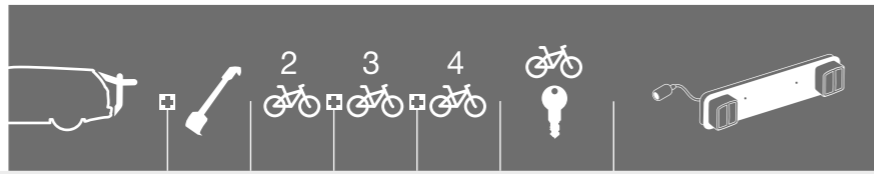

MAZDA

6 (Mk II)	4-dr Sedan, 08-12	RaceWay 991		x			x	Lightboard 976 recommended
6 (Mk III)	4-dr Sedan, 13->	RaceWay 991		x			x	Lightboard 976 recommended
121	3/5-dr Hatchback, 96-03	ClipOn High 9105		x			x	Does not cover the rear lights
323 F	5-dr Hatchback, 98-00	ClipOn 9103		x	x		Lock 538	Lightboard 976 recommended
323 F	5-dr Hatchback, 98-00	ClipOn High 9105		x			x	Does not cover the rear lights
CX-7	5-dr SUV, 07-09	BackPac 973	973-17	x	973-23		x	Does not cover the rear lights
Demio	5-dr MPV, 96-02	BackPac 973	973-15	x	973-23		x	Does not cover the rear lights
Demio	5-dr MPV, 96-02	ClipOn 9104		x	x		Lock 538	Lightboard 976 recommended
Demio	5-dr MPV, 96-02	ClipOn High 9106		x			x	Does not cover the rear lights
MPV	5-dr MPV, 99-06	BackPac 973	973-15	x	973-23	973-24	x	Does not cover the rear lights
MPV	5-dr MPV, 99-06	ClipOn 9104	9111	x	x		Lock 538	Lightboard 976 recommended
MPV	5-dr MPV, 99-06	ClipOn High 9106	9111	x			x	Does not cover the rear lights
MPV	5-dr MPV, 99-06	RaceWay 991		x			x	Lightboard 976 recommended
Premacy	5-dr MPV, 99-04	ClipOn 9104		x	x		Lock 538	Lightboard 976 recommended
Premacy	5-dr MPV, 99-04	ClipOn High 9106		x			x	Lightboard 976 recommended
Tribute	5-dr SUV, 00-06	BackPac 973	973-16	x	973-23	973-24	x	Lightboard 976 recommended
Tribute	5-dr SUV, 00-06	ClipOn 9104		x	x		Lock 538	Lightboard 976 recommended
Tribute	5-dr SUV, 00-06	ClipOn High 9106		x			x	Does not cover the rear lights

MERCEDES BENZ