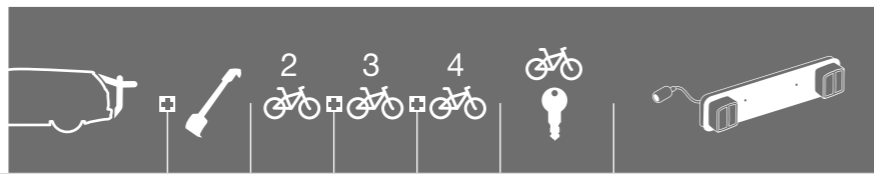

FIAT

Punto (Mk II)	3/5-dr Hatchback, 99-02	ClipOn 9103		x	x		Lock 538	Lightboard 976 recommended
Punto (Mk II)	3/5-dr Hatchback, 99-02	ClipOn High 9105		x			x	Lightboard 976 recommended
Punto (Mk II)	3/5-dr Hatchback, 03-11	ClipOn 9103		x	x		Lock 538	Lightboard 976 recommended
Punto (Mk II)	3/5-dr Hatchback, 03-11	ClipOn High 9105		x			x	Lightboard 976 recommended
Punto (Mk III)	3/5-dr Hatchback, 12->	RaceWay 991		x			x	Lightboard 976 recommended
Qubo	5-dr MPV, 08->	BackPac 973	973-18	x			x	Does not cover the rear lights
Sedeci	5-dr MPV, 06-14	ClipOn 9103		x	x		Lock 538	Lightboard 976 recommended
Sedeci	5-dr MPV, 06-14	ClipOn High 9105		x			x	Does not cover the rear lights
Stilo	3/5-dr Hatchback, 02-07	ClipOn 9104		x	x		Lock 538	Lightboard 976 recommended
Stilo	3/5-dr Hatchback, 02-07	ClipOn High 9106		x			x	Lightboard 976 recommended
Ulysse	5-dr MPV, 94-02	BackPac 973	973-16	x			x	Does not cover the rear lights
Ulysse	5-dr MPV, 94-02	ClipOn 9104	9111	x	x		Lock 538	Lightboard 976 recommended
Ulysse	5-dr MPV, 94-02	ClipOn High 9106	9111	x			x	Does not cover the rear lights
Uno	3/5-dr Hatchback, 84-98	ClipOn 9103		x	x		Lock 538	Lightboard 976 recommended
Uno	3/5-dr Hatchback, 84-98	ClipOn High 9105		x			x	Does not cover the rear lights

FORD