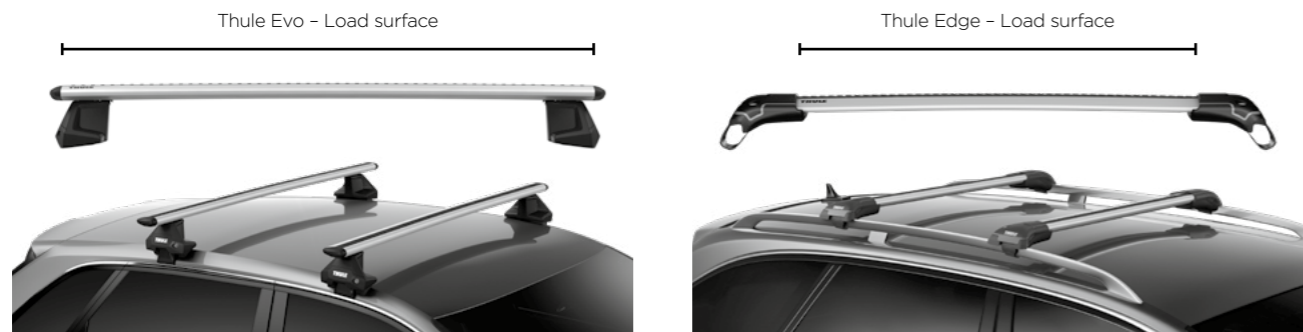

One roof rack – a thousand possibilities

Constantly aiming at staying one step ahead, and working closely together with the car industry, Thule offers two main roof rack lines: Thule Evo and Thule Edge.

Thule Evo – maximized loading area

Thule Evo is a highly flexible aerodynamic roof rack system that provides an exceptionally quiet ride, a maximized loading area, and easy installation of accessories. It supports variable load bar options.

Thule Edge – sleek, streamlined design

Thule Edge has a low profile that perfectly complements the car's roofline. The streamlined design of Thule Edge also makes it the ideal solution for keeping the rack on the car even when it's not in use. Combining high performance with a sleek fit, the design of Thule Edge is close to perfection.