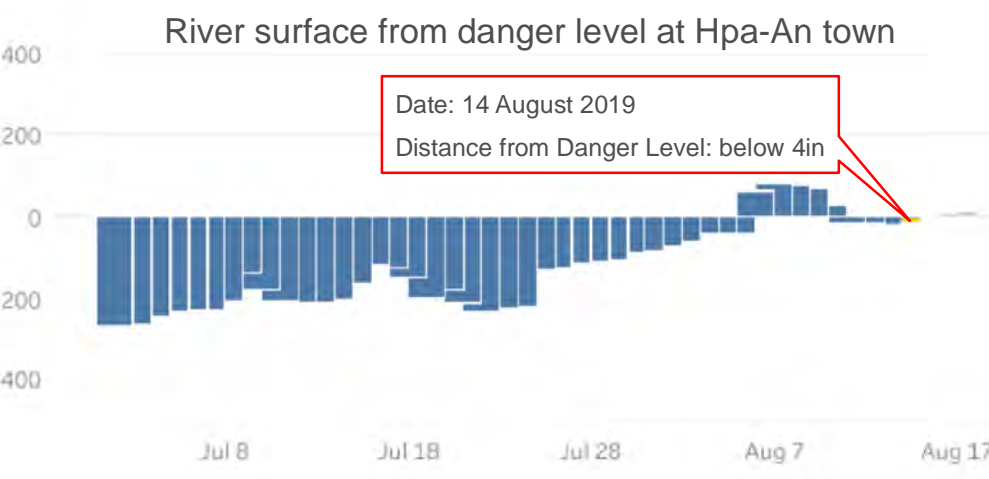

Probable Flood Inundated Area in Hpa-An and Mawlamyine Township as of 13 August 2019, 6:00 AM

Decrease in flooded areas of 37%
between 9th and 13th August

1. **Legend**
2. State/Region Capital
   - Main Town
   - Other Town
   - Settlement
   - --- Township Boundary
   - State/Region Boundary
   - Road
   - Other Road
   - Railroad
   - Probable Flood Water (13 August 2019)
   - Probable Flood Water (9 August 2019)
   - Permanent Water

Map ID: MIMU1515v01
Production Date: 16 August 2019
Paper Size: A1
Projection/Datum: Geographic/WGS84

Data Source:
Satellite Image: Sentinel 1A, 2019
Copyright © ESA Copernicus (2019)
Base Layer: MIMU, ADPC, OSM
River Water Level: DMH, Myanmar Geoinformatics Society
Shading: SRTM90M

Description: This map shows possible flood inundated area and it includes the seasonal water, paddy field, lake, river and other wet lands. The analysis is probable flood water but not validated yet.

Note: Some villages name couldn't be displayed on this map, due to the limited space for labeling.

This product has been prepared for operational purposes only, to support humanitarian and development activities in Myanmar.

The Myanmar Information Management Unit / MIMU is a service of the UN Resident and Humanitarian Coordinator to support the information management needs and decision-making of humanitarian, development and peace-focused actors across Myanmar.

Copyright © Myanmar Information Management Unit 2019. MIMU products are not for sale and can be used free of charge with attribution. For more information see <http://themimu.info/mimu-terms-conditions>. This notice cannot be modified or removed. Email: info.mimu@undp.org, Website: www.themimu.info