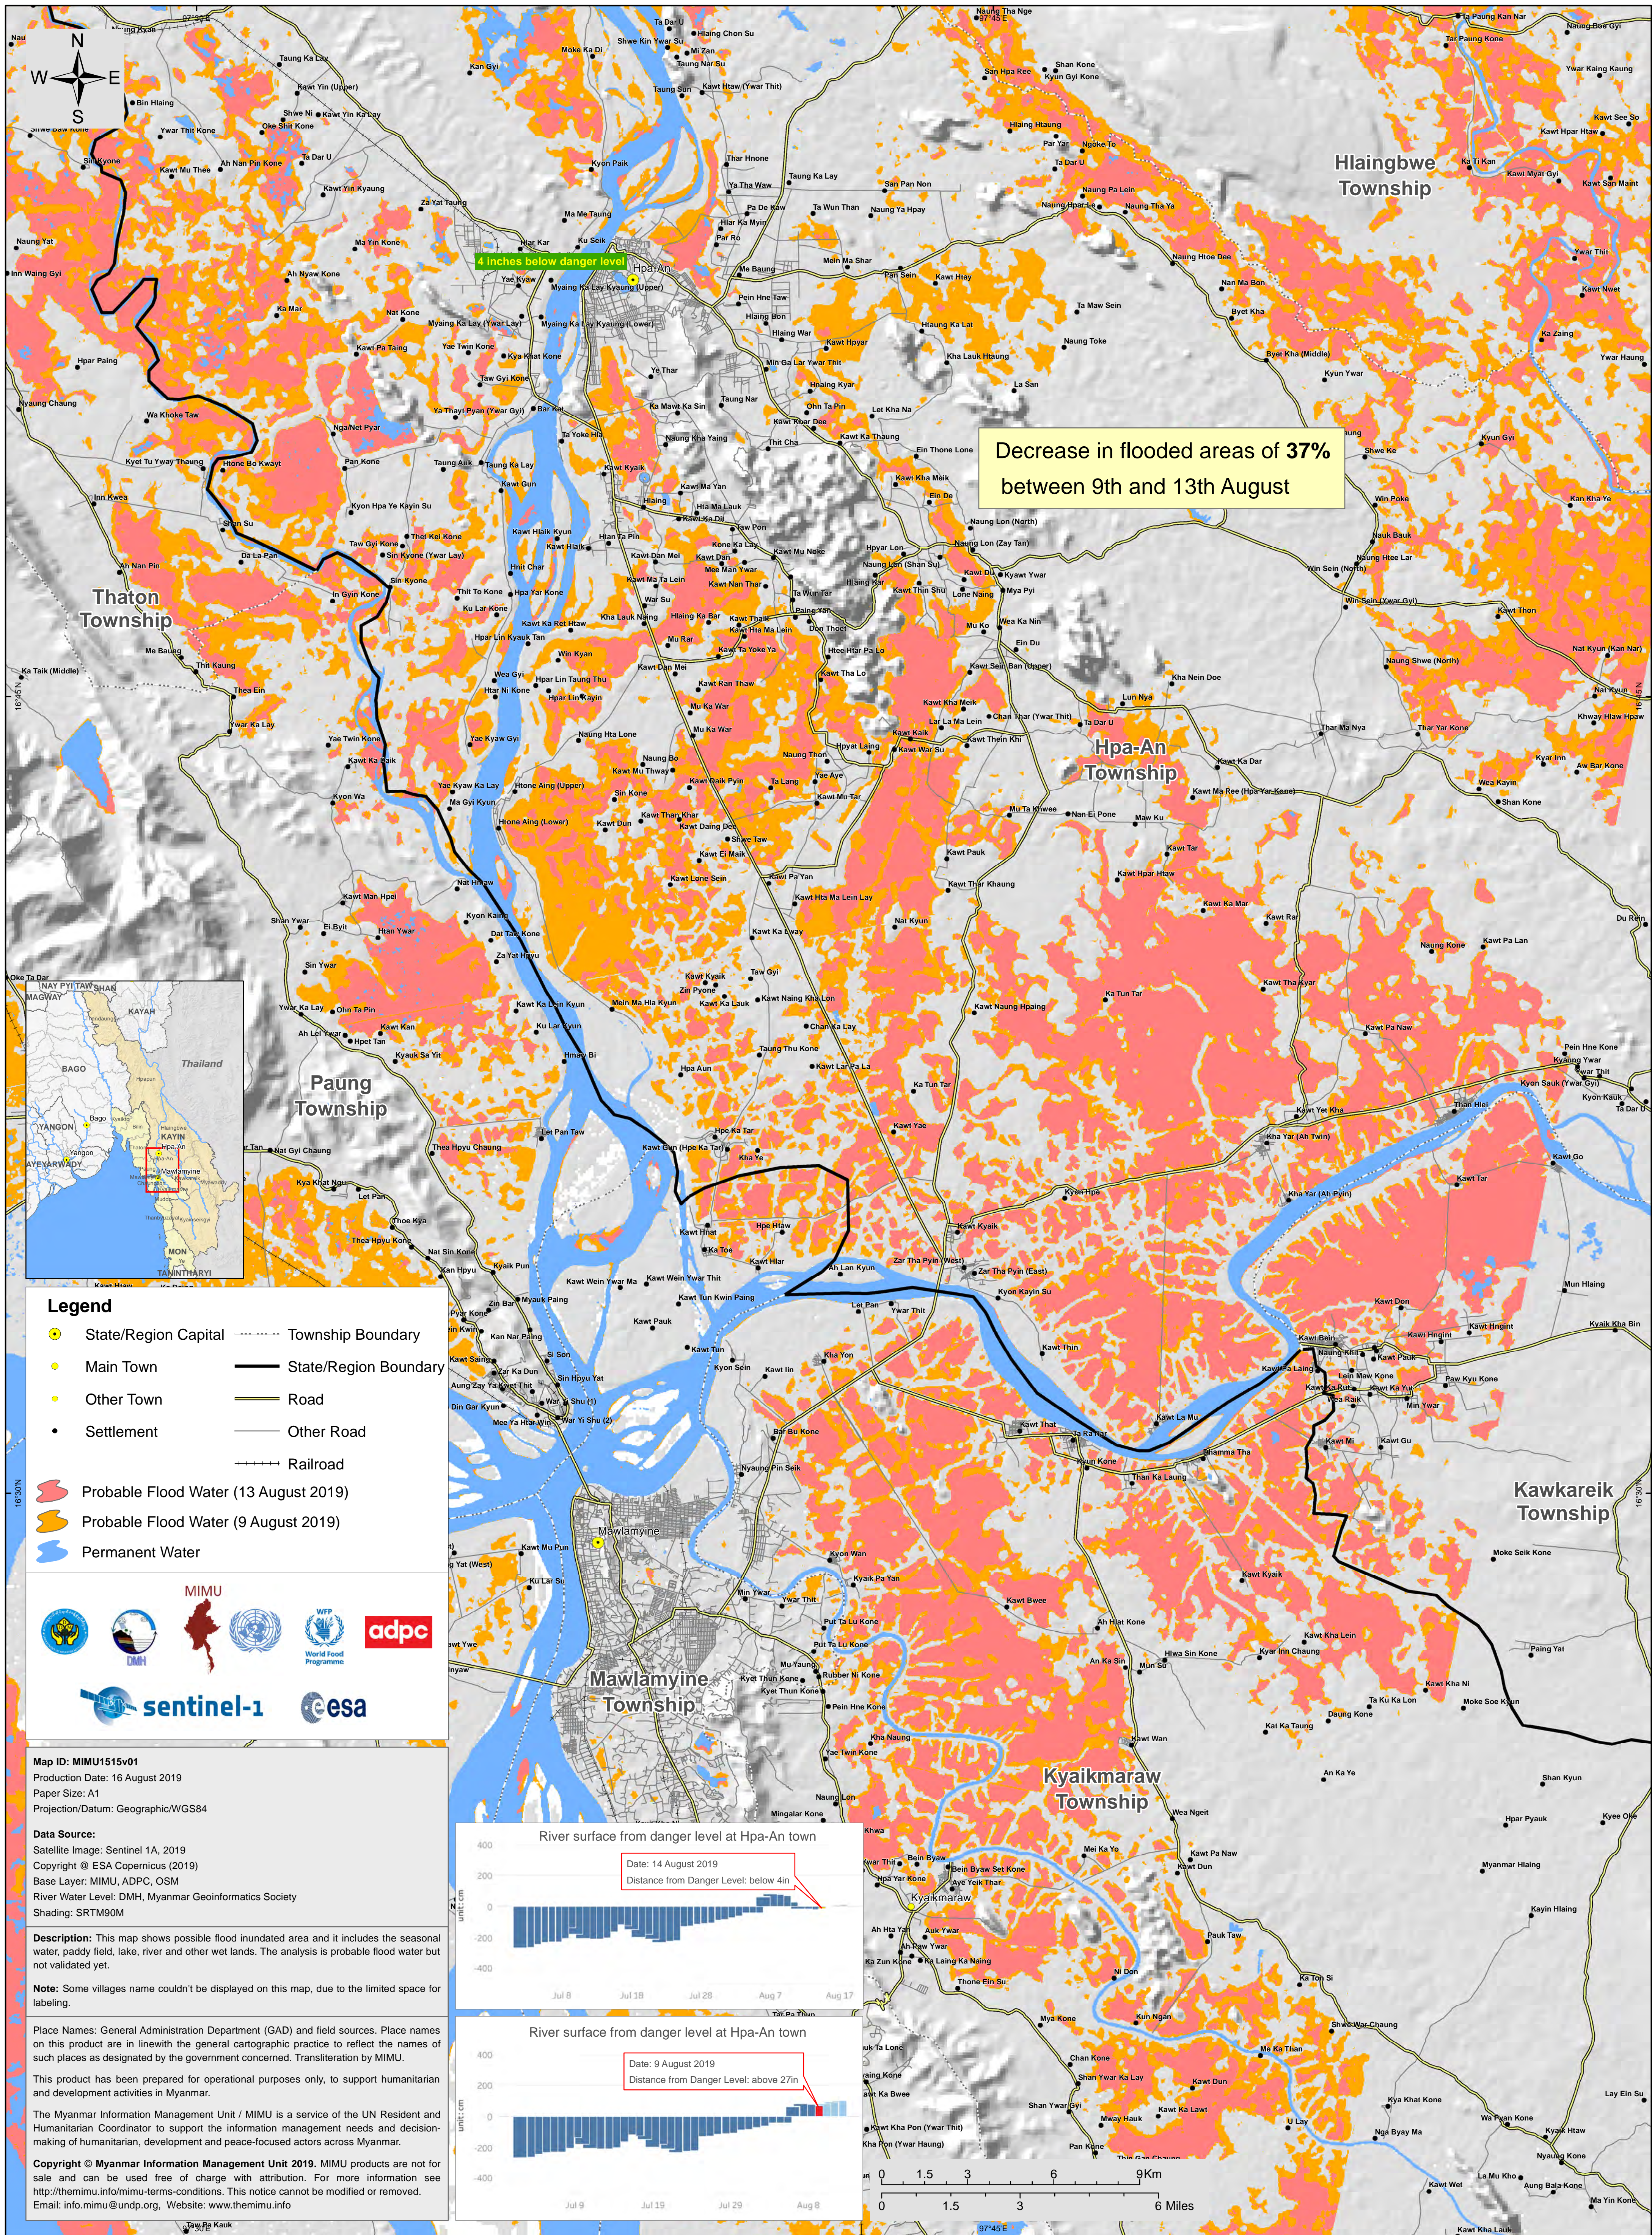

Probable Flood Inundated Area in Hpa-An and Mawlamyine Township as of 13 August 2019, 6:00 AM

Decrease in flooded areas of 37%
between 9th and 13th August