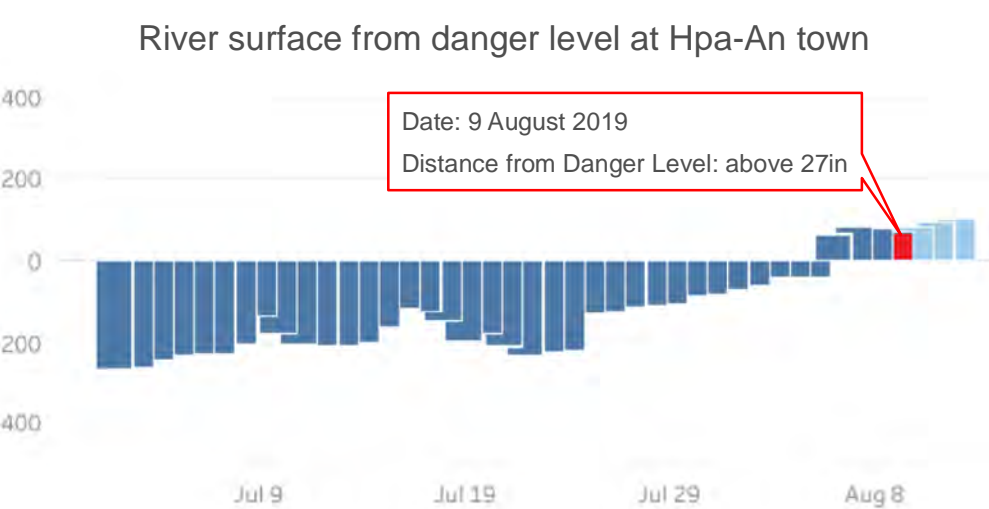

Probable Flood Inundated Area in Hpa-An and Mawlamyine Township as of 13 August 2019, 6:00 AM

Decrease in flooded areas of 37%
between 9th and 13th August

1. **Legend**
2. State/Region Capital
   - Main Town
   - Other Town
   - Settlement
   - --- Township Boundary
   - State/Region Boundary
   - Road
   - Other Road
   - Railroad
   - Probable Flood Water (13 August 2019)
   - Probable Flood Water (9 August 2019)
   - Permanent Water

Map ID: MIMU1515v01
Production Date: 16 August 2019
Paper Size: A1
Projection/Datum: Geographic/WGS84

Data Source:
Satellite Image: Sentinel 1A, 2019
Copyright © ESA Copernicus (2019)
Base Layer: MIMU, ADPC, OSM
River Water Level: DMH, Myanmar Geoinformatics Society
Shading: SRTM90M

Description: This map shows possible flood inundated area and it includes the seasonal water, paddy field, lake, river and other wet lands. The analysis is probable flood water but not validated yet.

Note: Some villages name couldn't be displayed on this map, due to the limited space for labeling.

This product has been prepared for operational purposes only, to support humanitarian and development activities in Myanmar.

The Myanmar Information Management Unit / MIMU is a service of the UN Resident and Humanitarian Coordinator to support the information management needs and decision-making of humanitarian, development and peace-focused actors across Myanmar.

Copyright © Myanmar Information Management Unit 2019. MIMU products are not for sale and can be used free of charge with attribution. For more information see <http://themimu.info/mimu-terms-conditions>. This notice cannot be modified or removed. Email: info.mimu@undp.org, Website: www.themimu.info