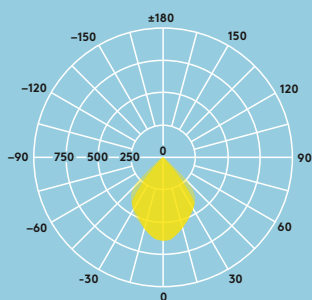

## Light distribution

63lm/W

### Holly UP/DOWN

cd/klm ULOR: 47%  
DLOR: 53%  
LOR: 100%

60lm/W