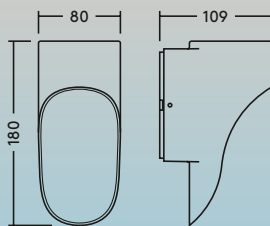

Can version

Round and square version

## Light distribution

63lm/W