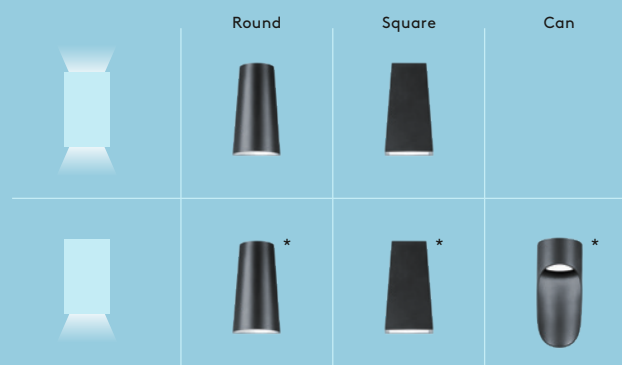

Light output

*No light pollution, zero uplight