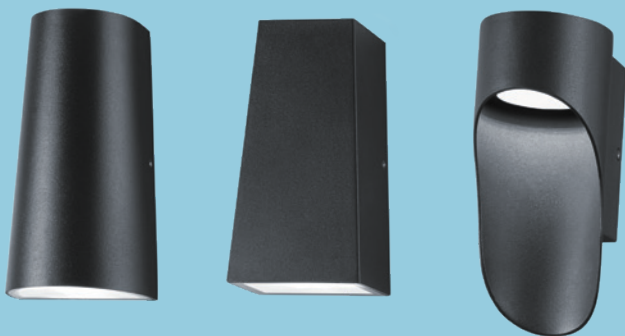

## Wall-mounted LED Outdoor Luminaire

Elegant in appearance,  
Holly is the perfect  
match for any wall

- Elegant and timeless design
- 3 different designs (round, square, can)
- Versions with up/downlight or only downlight available
- Zero uplight versions available to reduce light pollution
- Special designed back plate provides mounting flexibility
- Fast and easy installation thanks to a well positioned 3 pole terminal block

Sealed to IP65  
for protected  
exterior  
applications

50 000 hours  
lifetime

IK04 rated  
impact  
resistance

Ideal for...

Building facades

Residential

Special designed  
back plate provides  
more flexibility in  
mounting

## Material/Finish

- Body: Aluminium die-cast RAL7016
- Front cover: clear glass