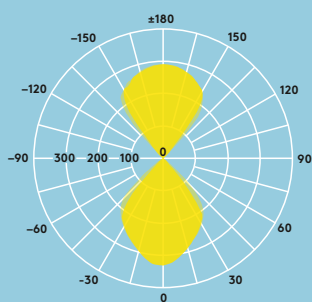

Can version

Round and square version

## Light distribution

63lm/W