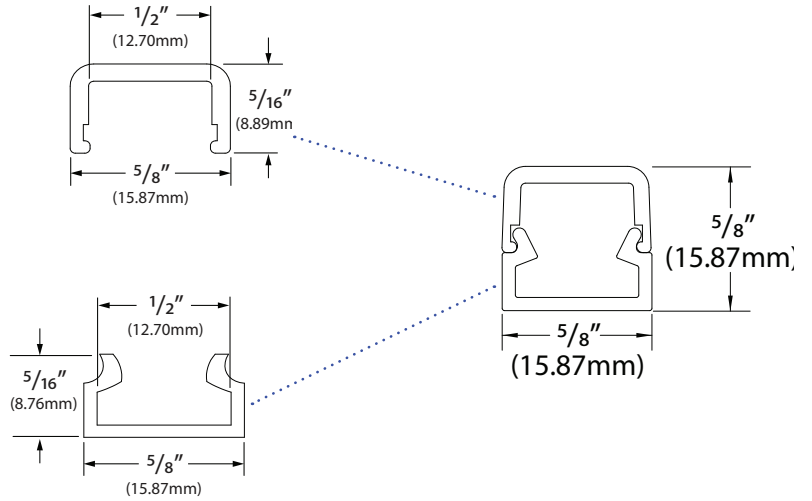

INFINITY CHANNEL

Design Guide

Profile & Dimensions

Available TivoTape Options

DEFINE
SB
HO
LB

ELITE
SB
HO

ELITE+
Standard
Pro
Vision
Flow

FUSE24
RGB
RGBW

FUSE12
PIXEL RGB

Ordering Information

INF-C-CHAN-8
Channel & lens, clear length 8'

INF-F-CHAN-8
Channel & lens, frosted length 8'

INF-EC
End Cap, Black