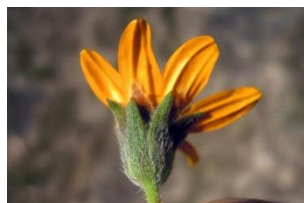

Zexmenia
Wedelia texana