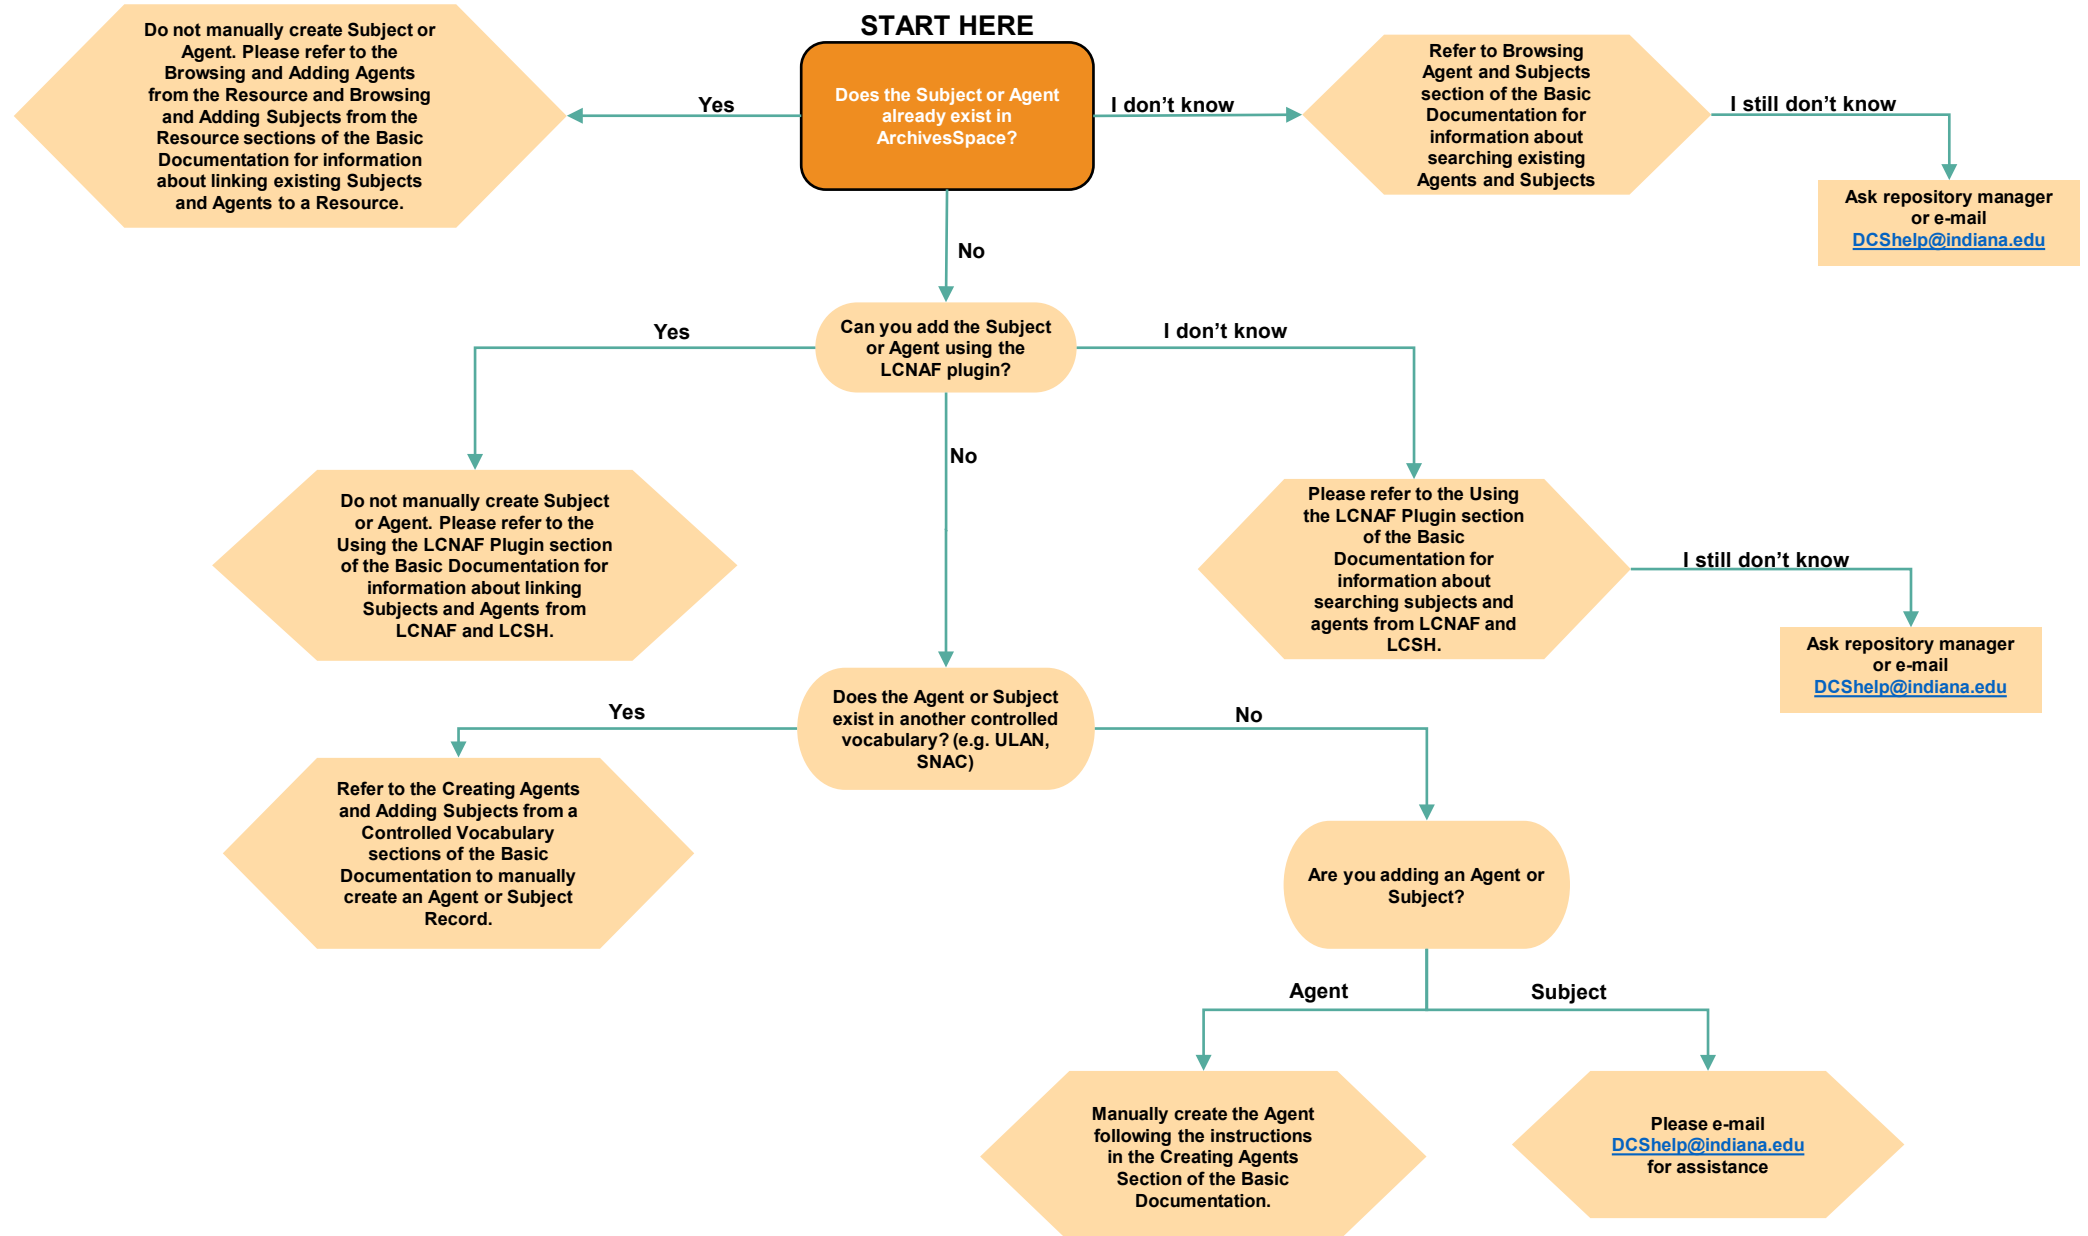

# Should I create a new Subject or Agent in ArchivesSpace?

Please e-mail [dcshelp@indiana.edu](mailto:dcshelp@indiana.edu) with any questions.