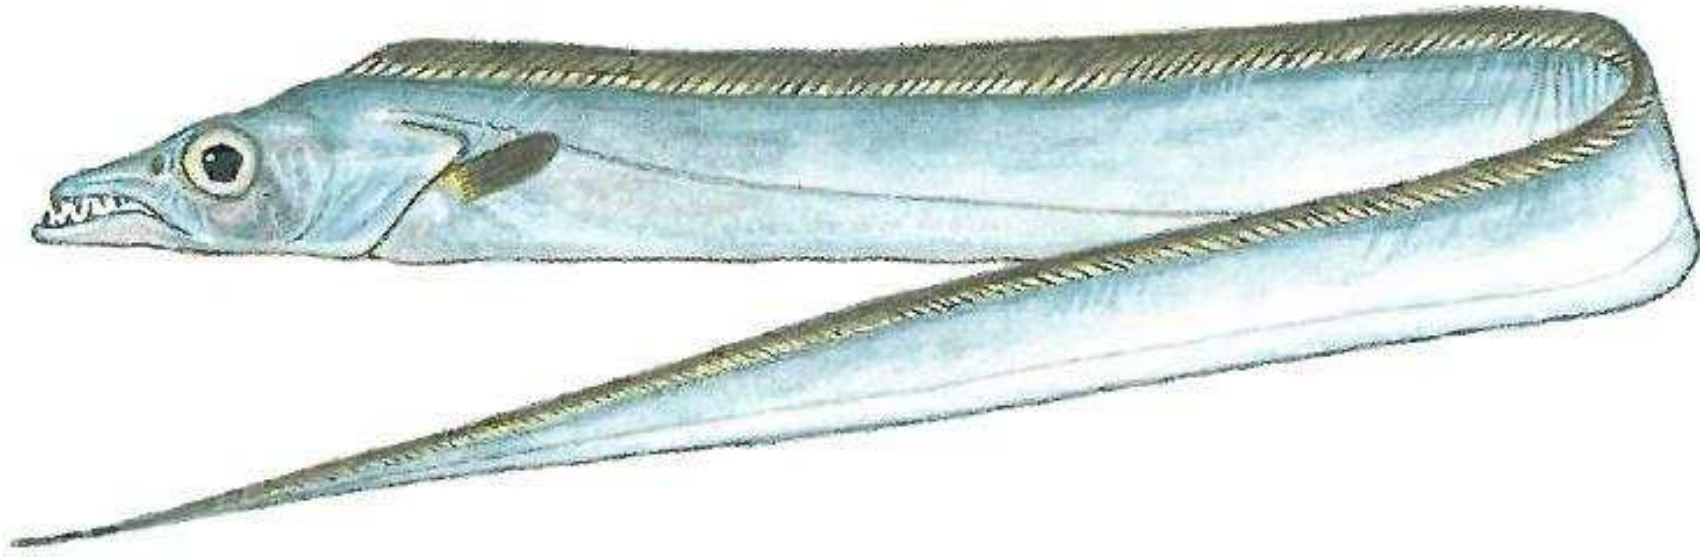

Cutlassfish (wella wella)

Trichiurus lepturus

Minimum size – none

Bag limit - none

agriculture,
forestry & fisheries

Department:
Agriculture, Forestry and Fisheries
REPUBLIC OF SOUTH AFRICA