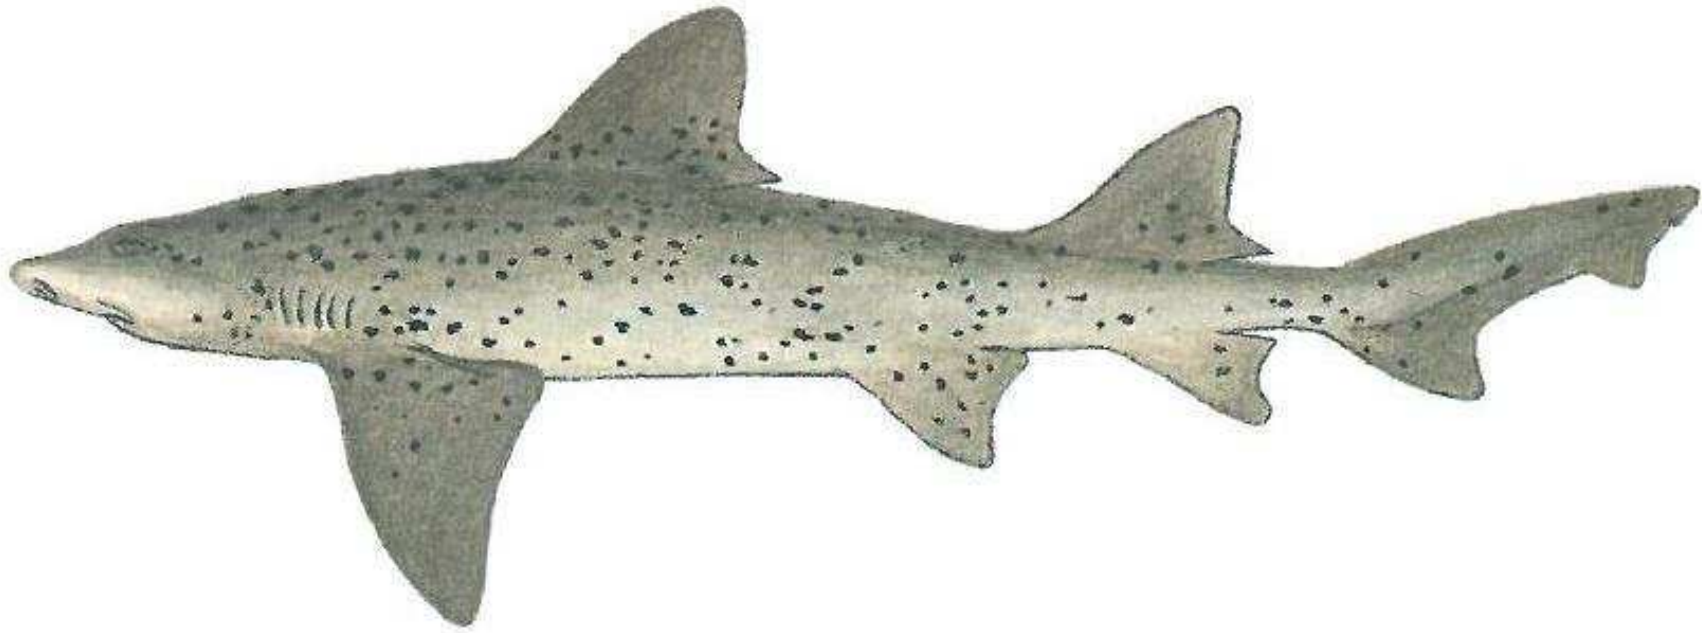

Spotted gulley shark

Triakis megalopterus

Minimum size – none

Bag limit - 1

agriculture,
forestry & fisheries

Department:
Agriculture, Forestry and Fisheries
REPUBLIC OF SOUTH AFRICA