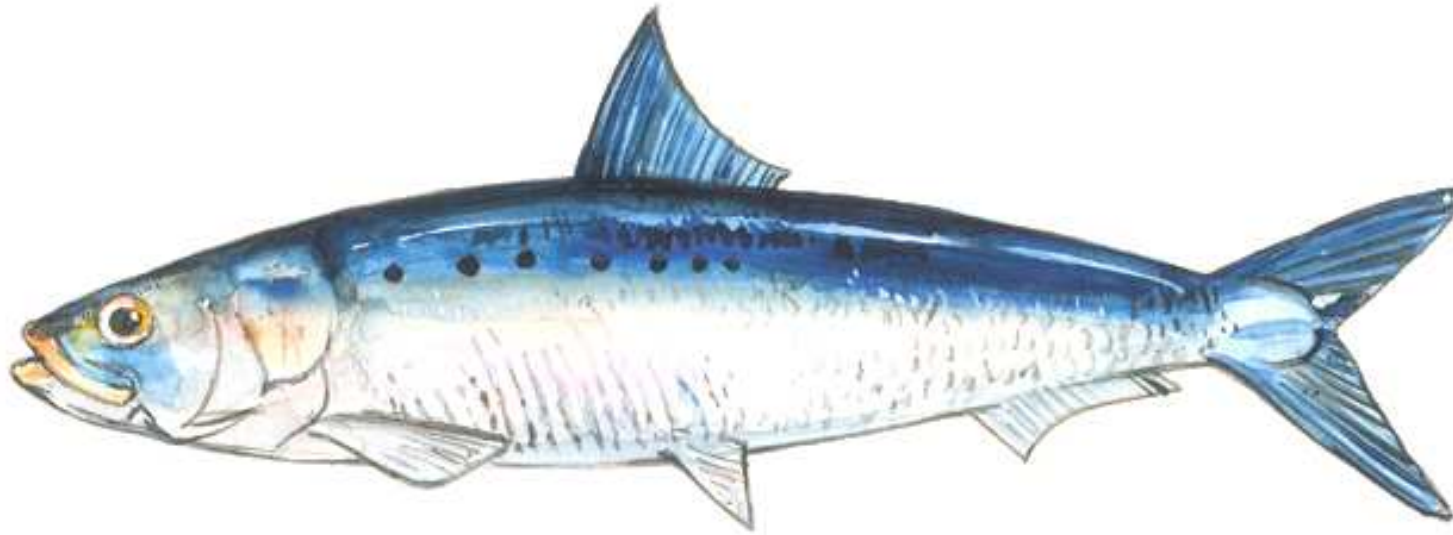

agriculture,
forestry & fisheries

Department:
Agriculture, Forestry and Fisheries
REPUBLIC OF SOUTH AFRICA

Santer (soldier)

Cheimerius nufar

Minimum size - 30 cm

Bag limit - 5

agriculture,
forestry & fisheries

Department:
Agriculture, Forestry and Fisheries
REPUBLIC OF SOUTH AFRICA

Sardines (plichard & red-eye)

Family Clupeidae

Minimum size - none

Bag limit - none

agriculture,
forestry & fisheries

Department:
Agriculture, Forestry and Fisheries
REPUBLIC OF SOUTH AFRICA