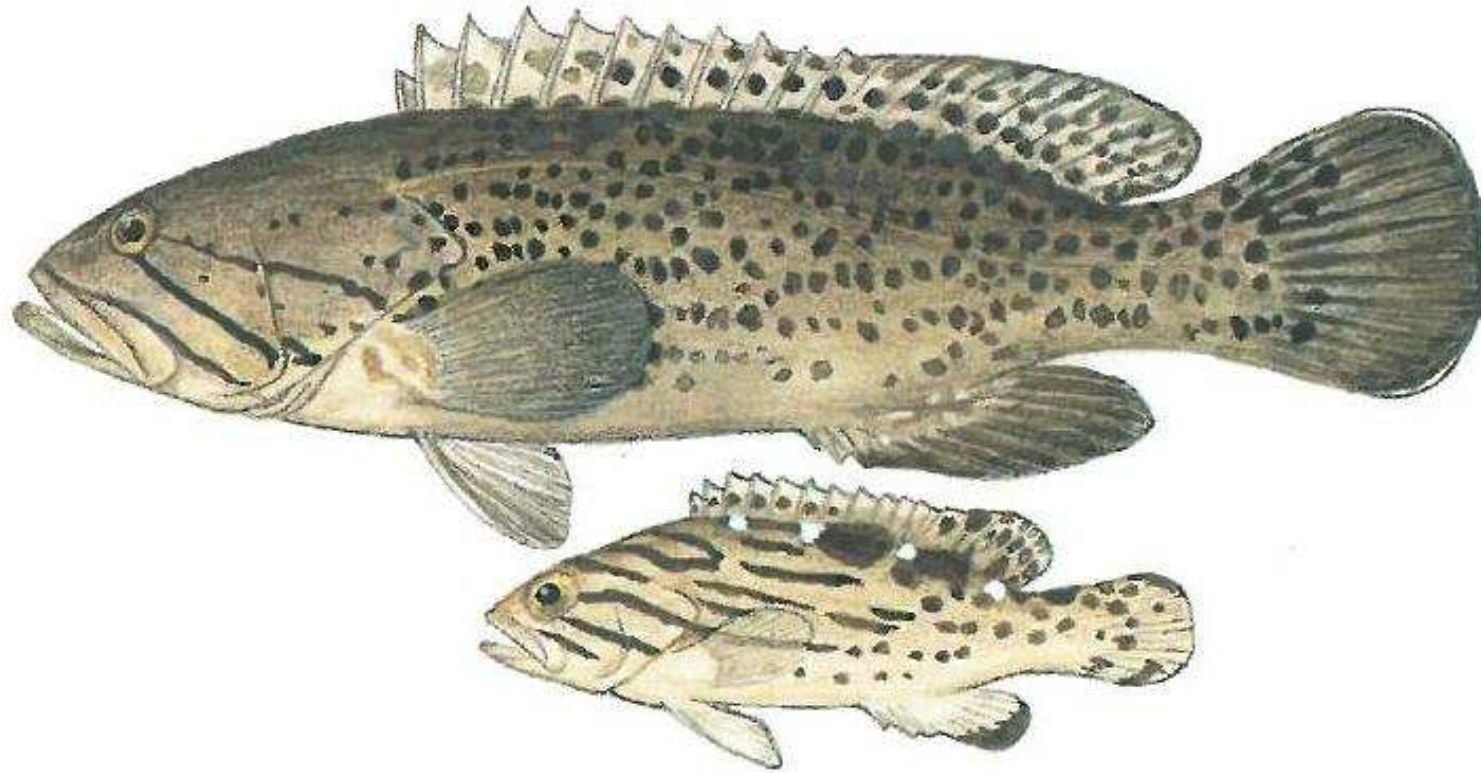

Department:
Agriculture, Forestry and Fisheries
REPUBLIC OF SOUTH AFRICA

Carpenter (silverfish)

Argyrozona argyrozona

Minimum size – 35 cm

Bag limit - 4

agriculture,
forestry & fisheries

Department:
Agriculture, Forestry and Fisheries
REPUBLIC OF SOUTH AFRICA

Catface rockcod

Epinephelus andersoni

Minimum size – 50 cm

Bag limit - 5

agriculture,
forestry & fisheries

Department:
Agriculture, Forestry and Fisheries
REPUBLIC OF SOUTH AFRICA

Chub mackerel

Scomber japonicus