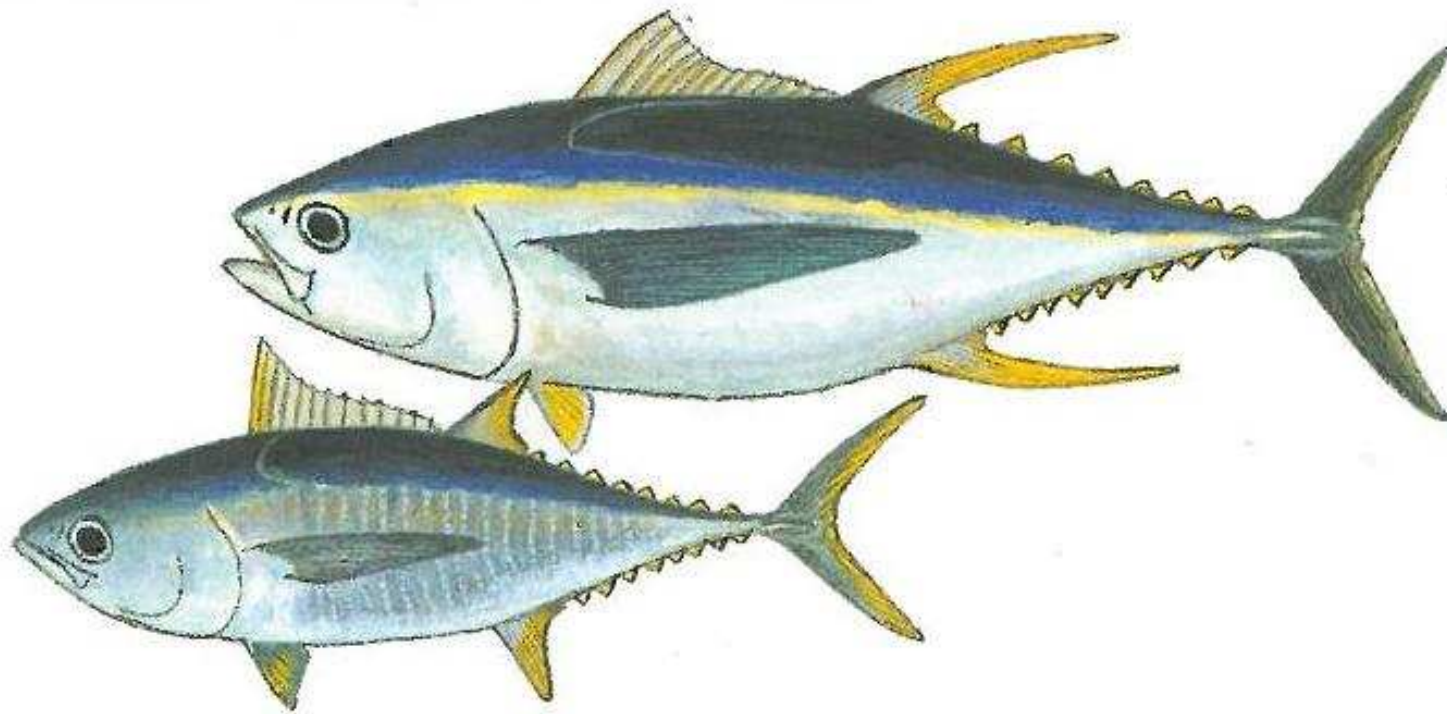

Yellowfin tuna

Thunnus albacares

Minimum size – 3.2 kg

Bag limit - 10

agriculture,
forestry & fisheries

Department:
Agriculture, Forestry and Fisheries
REPUBLIC OF SOUTH AFRICA