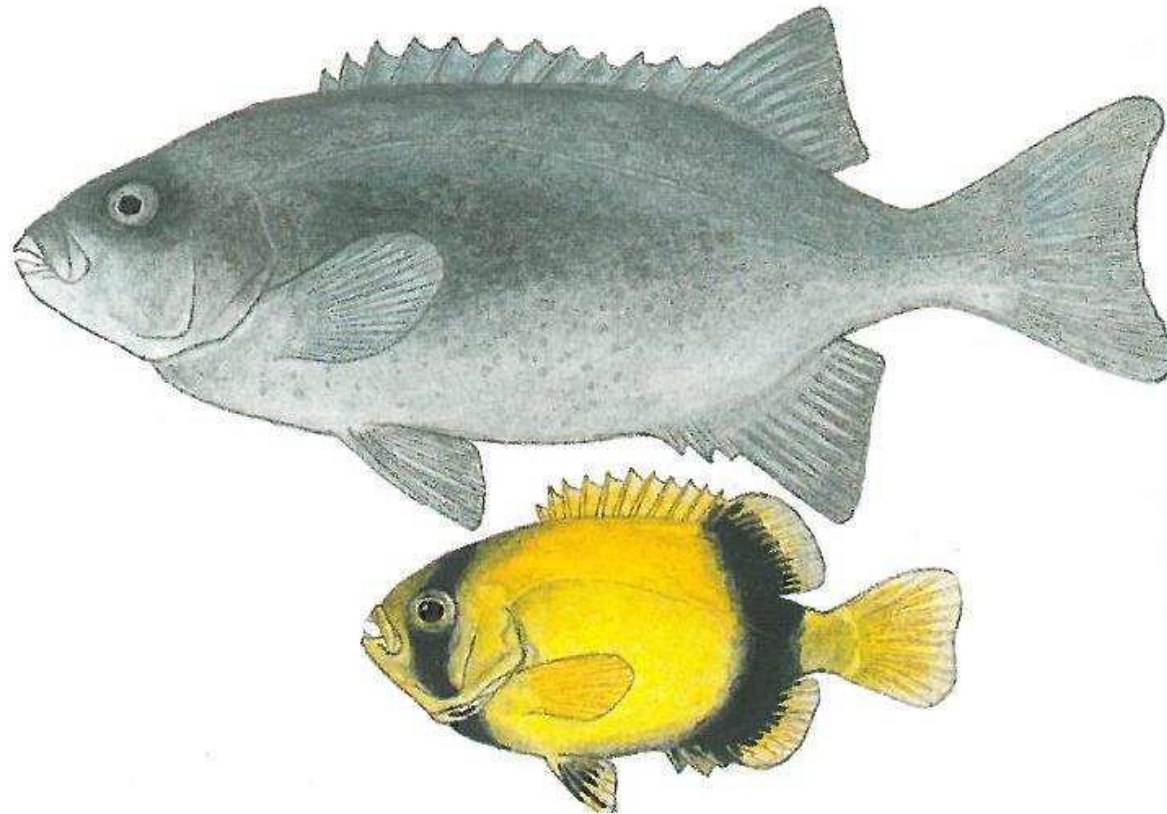

Cape knifejaw

Oplegnathus conwayi

Minimum size – none

Bag limit - 5

agriculture,
forestry & fisheries

Department:
Agriculture, Forestry and Fisheries
REPUBLIC OF SOUTH AFRICA