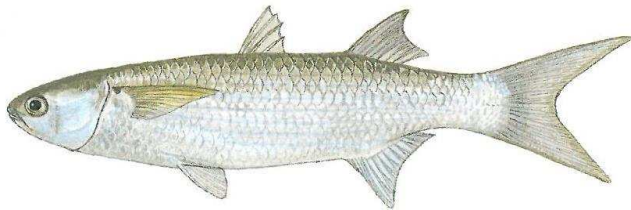

Large-spot pompano

Trachinotus botla

Minimum size - none

Bag limit - 5

agriculture,
forestry & fisheries

Department:
Agriculture, Forestry and Fisheries
REPUBLIC OF SOUTH AFRICA

Leopard cat shark

Poroderma pantherinum

Minimum size - none

Bag limit - 1

agriculture,
forestry & fisheries

Department:
Agriculture, Forestry and Fisheries
REPUBLIC OF SOUTH AFRICA

Bluetail mullet

Flathead mullet

Longarm mullet

Fringellip mullet

Large-scale mullet

Southern mullet

Mullets/harders

Family Mugilidae

Minimum size – none

Bag limit – 50

agriculture,
forestry & fisheries

Department:
Agriculture, Forestry and Fisheries
REPUBLIC OF SOUTH AFRICA