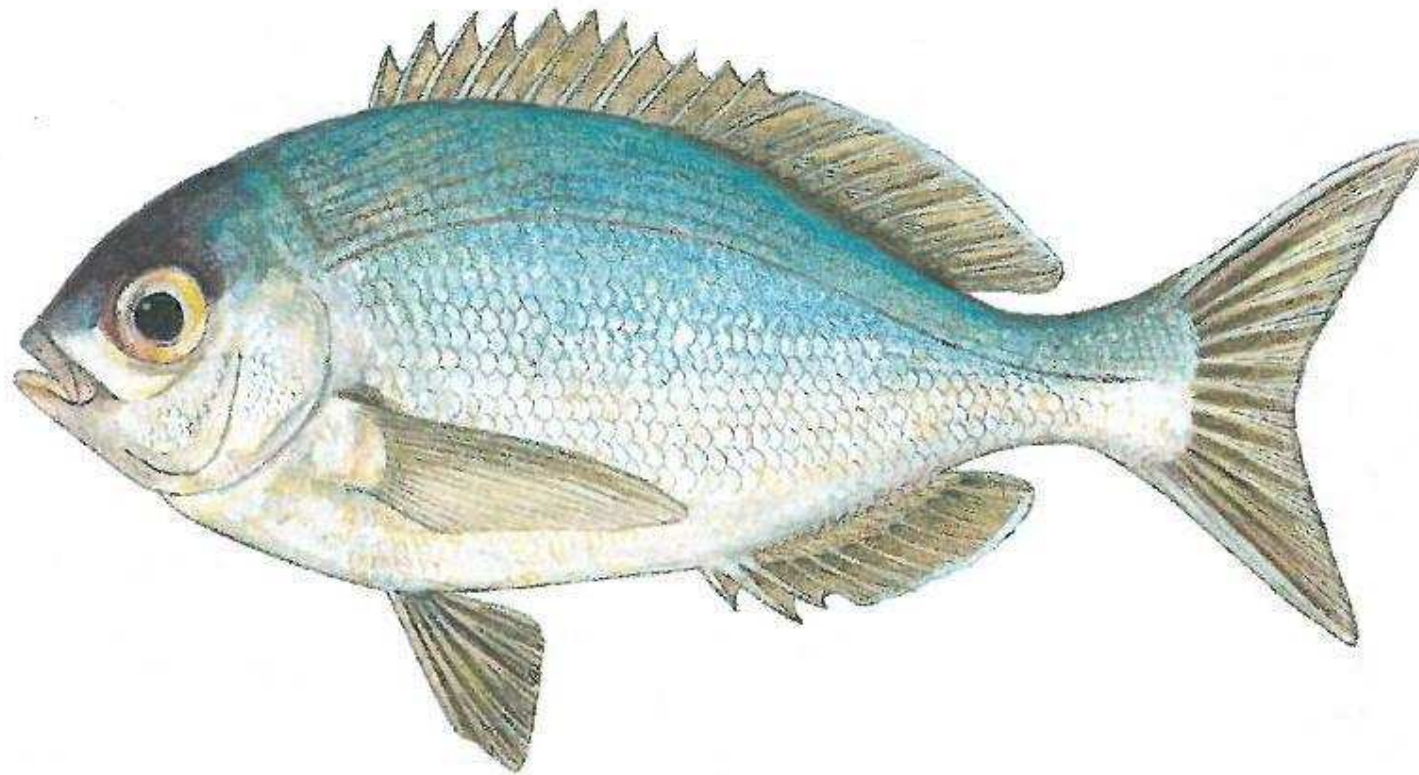

Black marlin

Blue marlin

Sailfish

Billfishes

Family Istiophoridae

Minimum size – none

Bag limit - 5

agriculture,
forestry & fisheries

Department:
Agriculture, Forestry and Fisheries
REPUBLIC OF SOUTH AFRICA

Blacktail (dassie)

Diplodus sargus capensis

Minimum size - 20 cm

Bag limit - 5

agriculture,
forestry & fisheries

Department:
Agriculture, Forestry and Fisheries
REPUBLIC OF SOUTH AFRICA

Blue hottentot

Pachymetopon aeneum

Minimum size - none

Bag limit - 5

agriculture,
forestry & fisheries

Department:
Agriculture, Forestry and Fisheries
REPUBLIC OF SOUTH AFRICA

Bronze bream (bluefish)

Pachymetopon grande