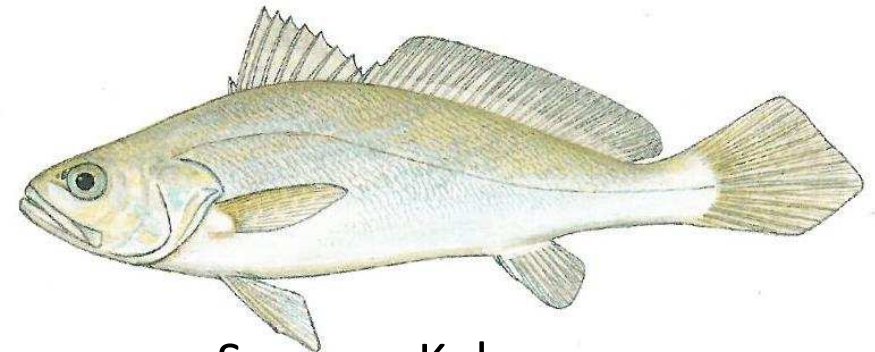

Dusky Kob

Silver Kob

Squaretail Kob

Snapper Kob

**Kob caught from a boat at sea
[The province of KwaZulu Natal]**

Argyrosomus spp.

Minimum size – 40 cm

Bag limit – 5 but may only land or be in possession of one kob >
110 cm per day

agriculture,
forestry & fisheries

Department:
Agriculture, Forestry and Fisheries
REPUBLIC OF SOUTH AFRICA

Dusky Kob

Silver Kob

Squaretail Kob

Snapper Kob

**Kob caught in estuaries & from the shore
[East of Cape Agulhas only]**

Argyrosomus spp.

Minimum size – 60 cm

Bag limit – 1

agriculture,
forestry & fisheries

Department:
Agriculture, Forestry and Fisheries
REPUBLIC OF SOUTH AFRICA

Dusky Kob

Silver Kob

Squaretail Kob