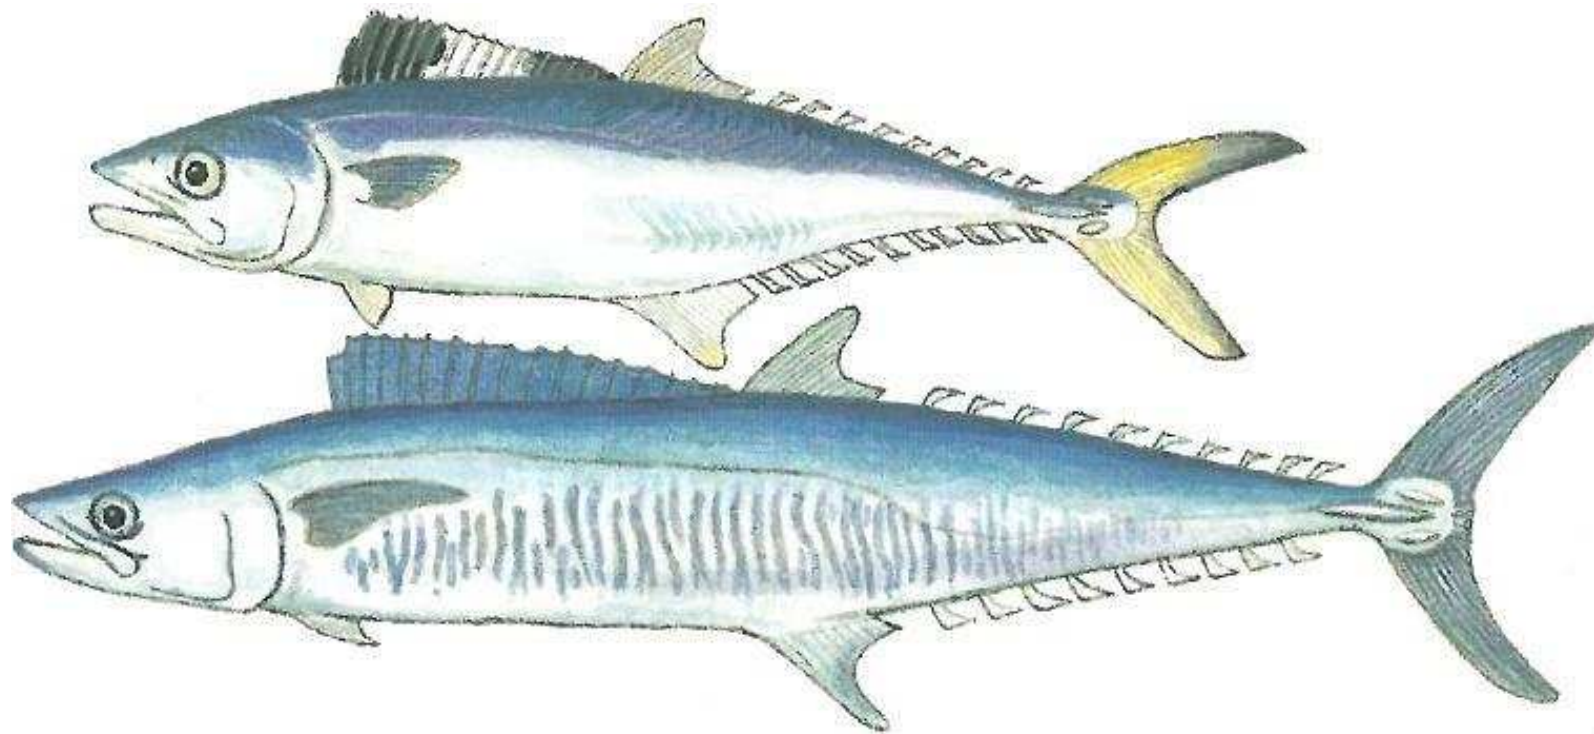

Caranx spp. and Carangoides spp.

Minimum size – none

Bag limit - 5

Yellowspotted kingfish

agriculture,
forestry & fisheries

Department:
Agriculture, Forestry and Fisheries
REPUBLIC OF SOUTH AFRICA

Kingklip

Genypterus capensis

Minimum size - none

Bag limit - 1

agriculture,
forestry & fisheries

Department:
Agriculture, Forestry and Fisheries
REPUBLIC OF SOUTH AFRICA

King mackerel

Scomberomorus commerson

Minimum size - none

Bag limit - 10