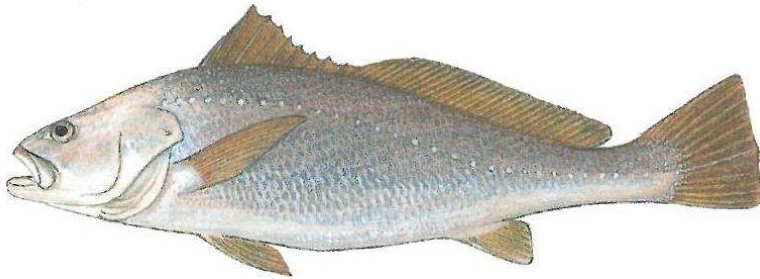

agriculture,
forestry & fisheries

Department:
Agriculture, Forestry and Fisheries
REPUBLIC OF SOUTH AFRICA

Dusky Kob

Silver Kob

Squaretail Kob

Snapper Kob

**Kob caught in estuaries & from the shore
[East of Cape Agulhas only]**

Argyrosomus spp.

Minimum size – 60 cm

Bag limit – 1

agriculture,
forestry & fisheries

Department:
Agriculture, Forestry and Fisheries
REPUBLIC OF SOUTH AFRICA

Dusky Kob

Silver Kob

Squaretail Kob