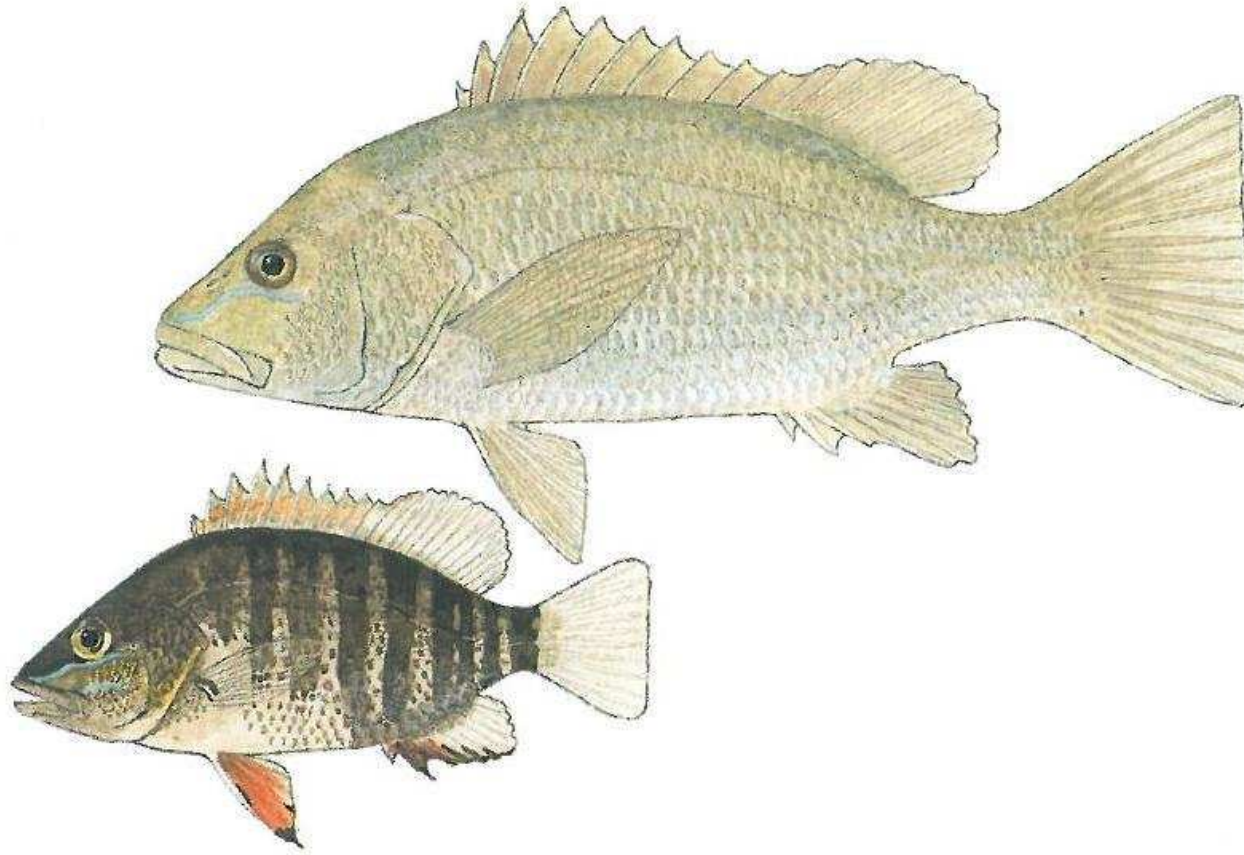

Acanthopagrus berda

Minimum size - 25 cm

Bag limit - 5

agriculture,
forestry & fisheries

Department:
Agriculture, Forestry and Fisheries
REPUBLIC OF SOUTH AFRICA

River snapper (rock salmon)

Lutjanus argentimaculatus

Minimum size - 40 cm

Bag limit - 5

agriculture,
forestry & fisheries

Department:
Agriculture, Forestry and Fisheries
REPUBLIC OF SOUTH AFRICA

Roman

Chrysoblephus laticeps

Minimum size - 30 cm

Bag limit - 2