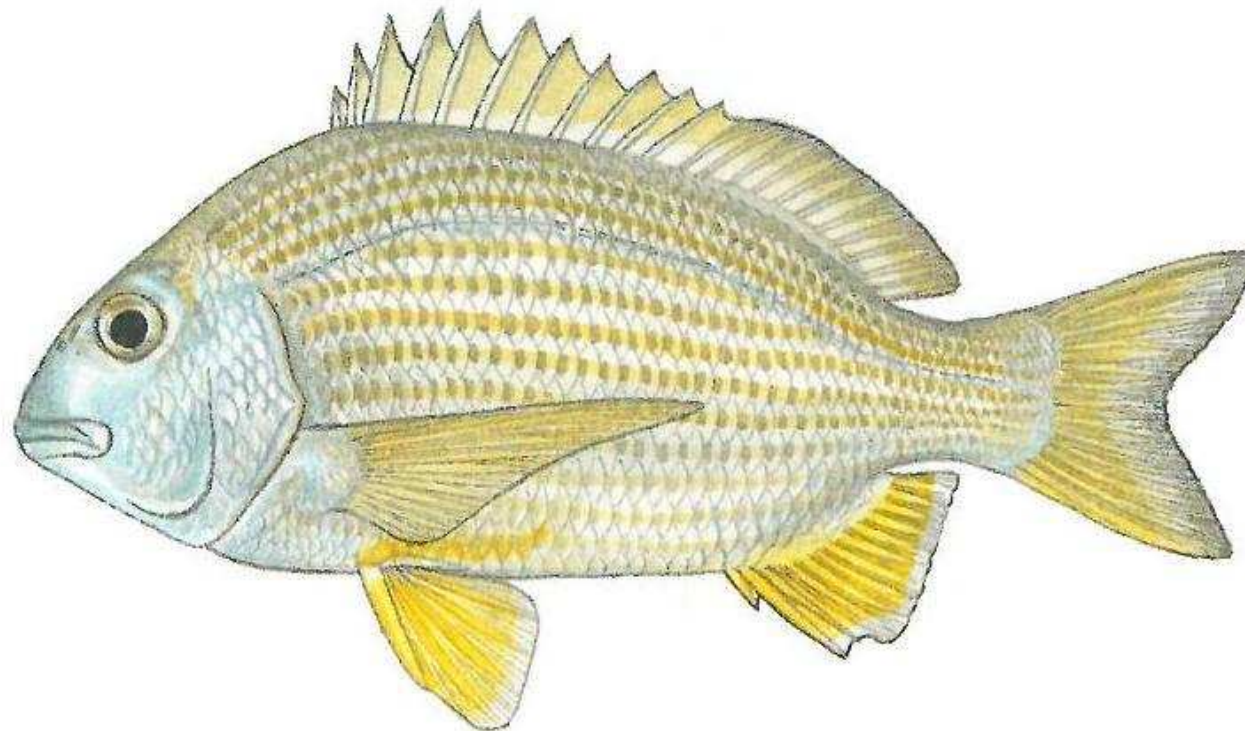

Large-scale mullet

Southern mullet

Mullets/harders

Family Mugilidae

Minimum size – none

Bag limit – 50

agriculture,
forestry & fisheries

Department:
Agriculture, Forestry and Fisheries
REPUBLIC OF SOUTH AFRICA

Natal knifejaw (cuckoo bass)

Oplegnathus robinsoni

Minimum size - none

Bag limit - 5

agriculture,
forestry & fisheries

Department:
Agriculture, Forestry and Fisheries
REPUBLIC OF SOUTH AFRICA

Natal stumpnose (yellowfin bream)