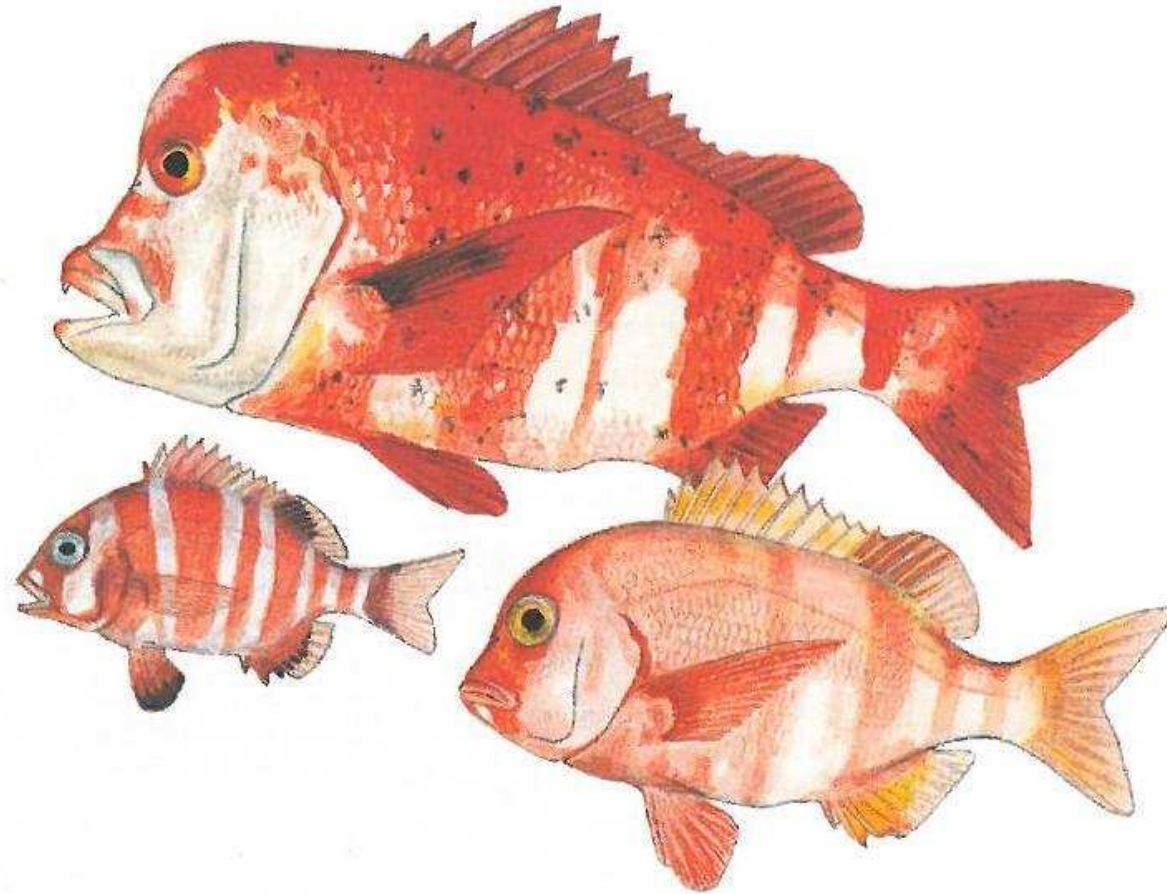

agriculture,
forestry & fisheries

Department:
Agriculture, Forestry and Fisheries
REPUBLIC OF SOUTH AFRICA

Queen mackerel

Scomberomorus plurilineatus

Minimum size - none

Bag limit - 10

agriculture,
forestry & fisheries

Department:
Agriculture, Forestry and Fisheries
REPUBLIC OF SOUTH AFRICA

Ragged tooth shark

Carcharias taurus

Minimum size - none

Bag limit - 1

agriculture,
forestry & fisheries

Department:
Agriculture, Forestry and Fisheries
REPUBLIC OF SOUTH AFRICA

Red stumpnose (Miss Lucy)

Chrysoblephus gibbiceps

Minimum size - 30 cm

Bag limit - 1

agriculture,
forestry & fisheries

Department:
Agriculture, Forestry and Fisheries
REPUBLIC OF SOUTH AFRICA

River bream (perch)