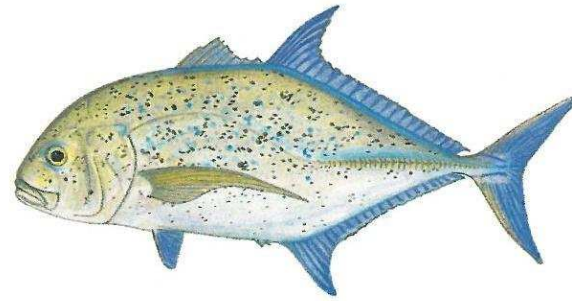

agriculture,
forestry & fisheries

Department:
Agriculture, Forestry and Fisheries
REPUBLIC OF SOUTH AFRICA

John Brown

Gymnocrotaphus curvidens

Minimum size – none

Bag limit - 5

agriculture,
forestry & fisheries

Department:
Agriculture, Forestry and Fisheries
REPUBLIC OF SOUTH AFRICA

Bigeye kingfish

Bluefin kingfish

Blacktip kingfish

Blue kingfish

Giant kingfish

Brassy kingfish

Kingfishes