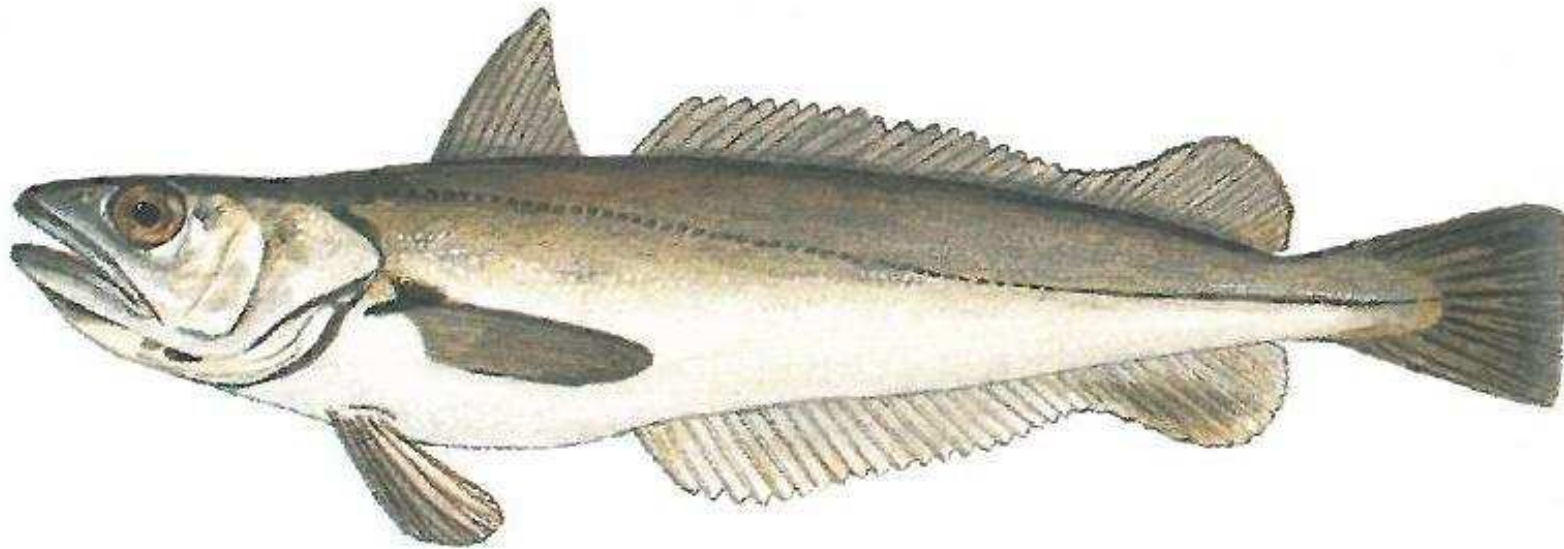

Hake (stokvis)

Merluccius spp.

Minimum size - none

Bag limit - 5

agriculture,
forestry & fisheries

Department:
Agriculture, Forestry and Fisheries
REPUBLIC OF SOUTH AFRICA