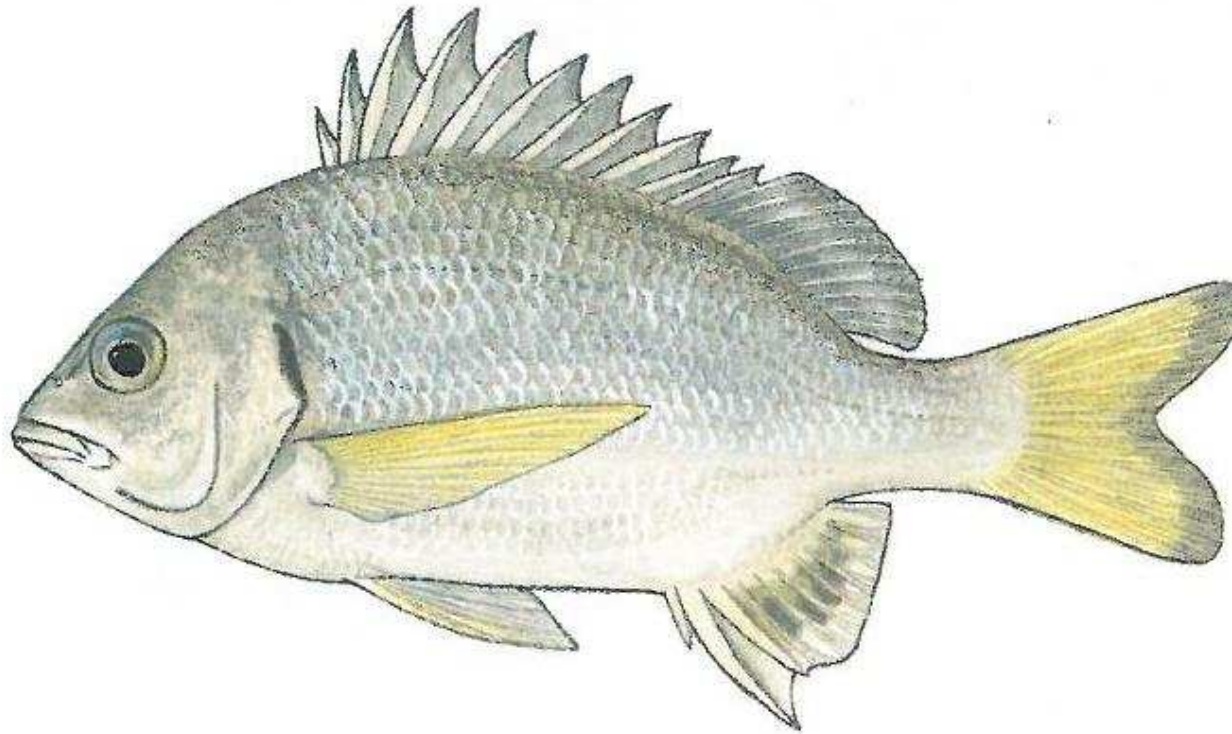

Department:
Agriculture, Forestry and Fisheries
REPUBLIC OF SOUTH AFRICA

Ragged tooth shark

Carcharias taurus

Minimum size - none

Bag limit - 1

agriculture,
forestry & fisheries

Department:
Agriculture, Forestry and Fisheries
REPUBLIC OF SOUTH AFRICA

Red stumpnose (Miss Lucy)

Chrysoblephus gibbiceps

Minimum size - 30 cm

Bag limit - 1

agriculture,
forestry & fisheries

Department:
Agriculture, Forestry and Fisheries
REPUBLIC OF SOUTH AFRICA

River bream (perch)

Acanthopagrus berda

Minimum size - 25 cm

Bag limit - 5

agriculture,
forestry & fisheries

Department:
Agriculture, Forestry and Fisheries
REPUBLIC OF SOUTH AFRICA

River snapper (rock salmon)

Lutjanus argentimaculatus