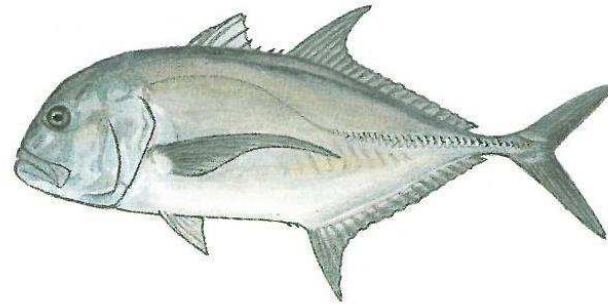

agriculture,
forestry & fisheries

Department:
Agriculture, Forestry and Fisheries
REPUBLIC OF SOUTH AFRICA

John Brown

Gymnocrotaphus curvidens

Minimum size – none

Bag limit - 5

agriculture,
forestry & fisheries

Department:
Agriculture, Forestry and Fisheries
REPUBLIC OF SOUTH AFRICA

Bigeye kingfish

Bluefin kingfish

Blacktip kingfish

Blue kingfish

Giant kingfish

Brassy kingfish

Kingfishes

Caranx spp. and Carangoides spp.

Minimum size – none

Bag limit - 5

Yellowspotted kingfish

agriculture,
forestry & fisheries

Department:
Agriculture, Forestry and Fisheries
REPUBLIC OF SOUTH AFRICA

Kingklip

Genypterus capensis

Minimum size - none

Bag limit - 1

agriculture,
forestry & fisheries

Department:
Agriculture, Forestry and Fisheries
REPUBLIC OF SOUTH AFRICA

King mackerel

Scomberomorus commerson

Minimum size - none

Bag limit - 10