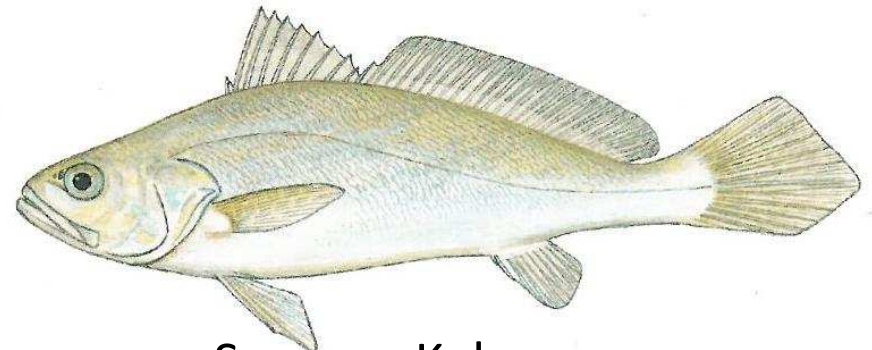

agriculture,
forestry & fisheries

Department:
Agriculture, Forestry and Fisheries
REPUBLIC OF SOUTH AFRICA

Dusky Kob

Silver Kob

Squaretail Kob

Snapper Kob

**Kob caught from a boat at sea
[Cape Agulhas to Umtamvuna River]**

Argyrosomus spp.

Minimum size – 50 cm

Bag limit – 5 but may only land or be in possession of one kob >
110 cm per day

agriculture,
forestry & fisheries

Department:
Agriculture, Forestry and Fisheries
REPUBLIC OF SOUTH AFRICA

Dusky Kob

Silver Kob

Squaretail Kob

Snapper Kob

**Kob caught from a boat at sea
[The province of KwaZulu Natal]**

Argyrosomus spp.

Minimum size – 40 cm

Bag limit – 5 but may only land or be in possession of one kob >
110 cm per day