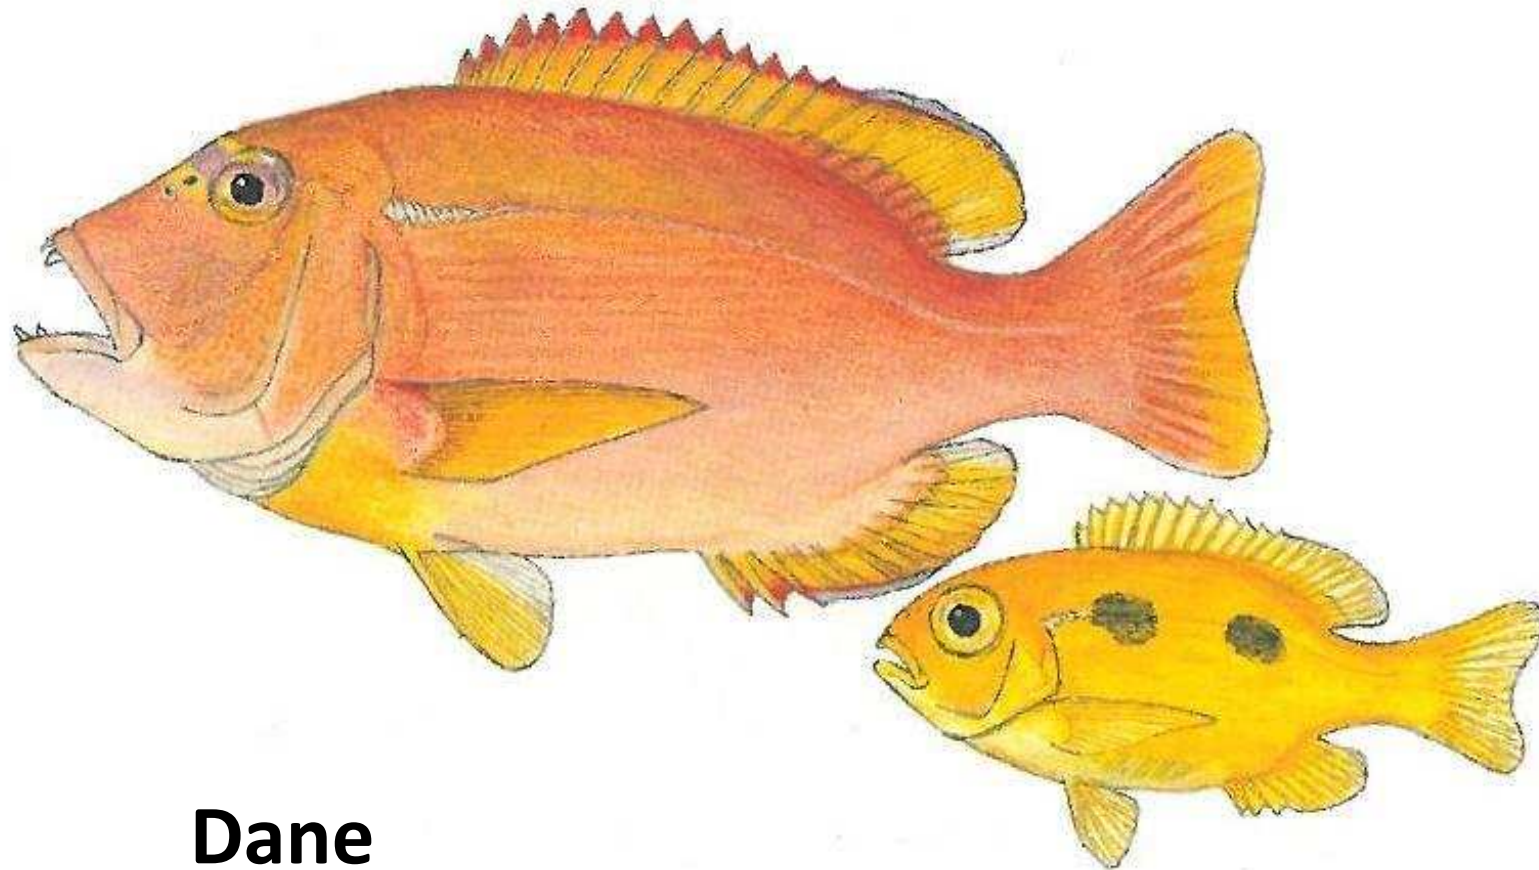

Bag limit - none

agriculture,
forestry & fisheries

Department:
Agriculture, Forestry and Fisheries
REPUBLIC OF SOUTH AFRICA

Dageraad

Chrysolephus cristiceps

Minimum size – 40 cm

Bag limit - 1

agriculture,
forestry & fisheries

Department:
Agriculture, Forestry and Fisheries
REPUBLIC OF SOUTH AFRICA

Dane

Porcostoma dentata

Minimum size – none

Bag limit - 5

agriculture,
forestry & fisheries

Department:
Agriculture, Forestry and Fisheries
REPUBLIC OF SOUTH AFRICA