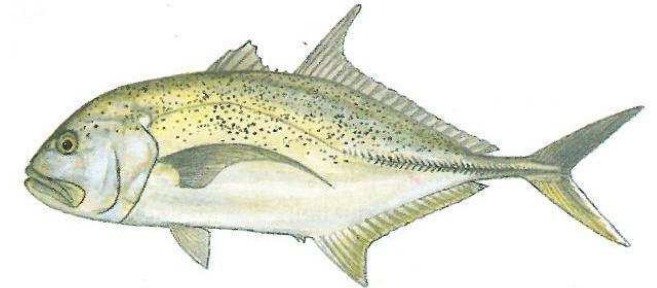

Department:
Agriculture, Forestry and Fisheries
REPUBLIC OF SOUTH AFRICA

Bigeye kingfish

Bluefin kingfish

Blacktip kingfish

Blue kingfish

Giant kingfish

Brassy kingfish

Kingfishes

Caranx spp. and Carangoides spp.

Minimum size – none

Bag limit - 5

Yellowspotted kingfish

agriculture,
forestry & fisheries

Department:
Agriculture, Forestry and Fisheries
REPUBLIC OF SOUTH AFRICA

Kingklip

Genypterus capensis