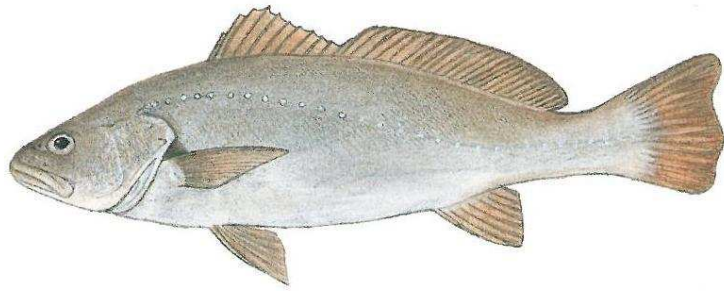

agriculture,
forestry & fisheries

Department:
Agriculture, Forestry and Fisheries
REPUBLIC OF SOUTH AFRICA

Dusky Kob

Silver Kob

Squaretail Kob

Snapper Kob

**Kob caught in estuaries & from the shore
[East of Cape Agulhas only]**

Argyrosomus spp.

Minimum size – 60 cm

Bag limit – 1

agriculture,
forestry & fisheries

Department:
Agriculture, Forestry and Fisheries
REPUBLIC OF SOUTH AFRICA

Dusky Kob

Silver Kob

Squaretail Kob

Snapper Kob

Kob

[West of Cape Agulhas only]

Argyrosomus spp.

Minimum size – 50 cm

Bag limit – 5

agriculture,
forestry & fisheries

Department:
Agriculture, Forestry and Fisheries
REPUBLIC OF SOUTH AFRICA