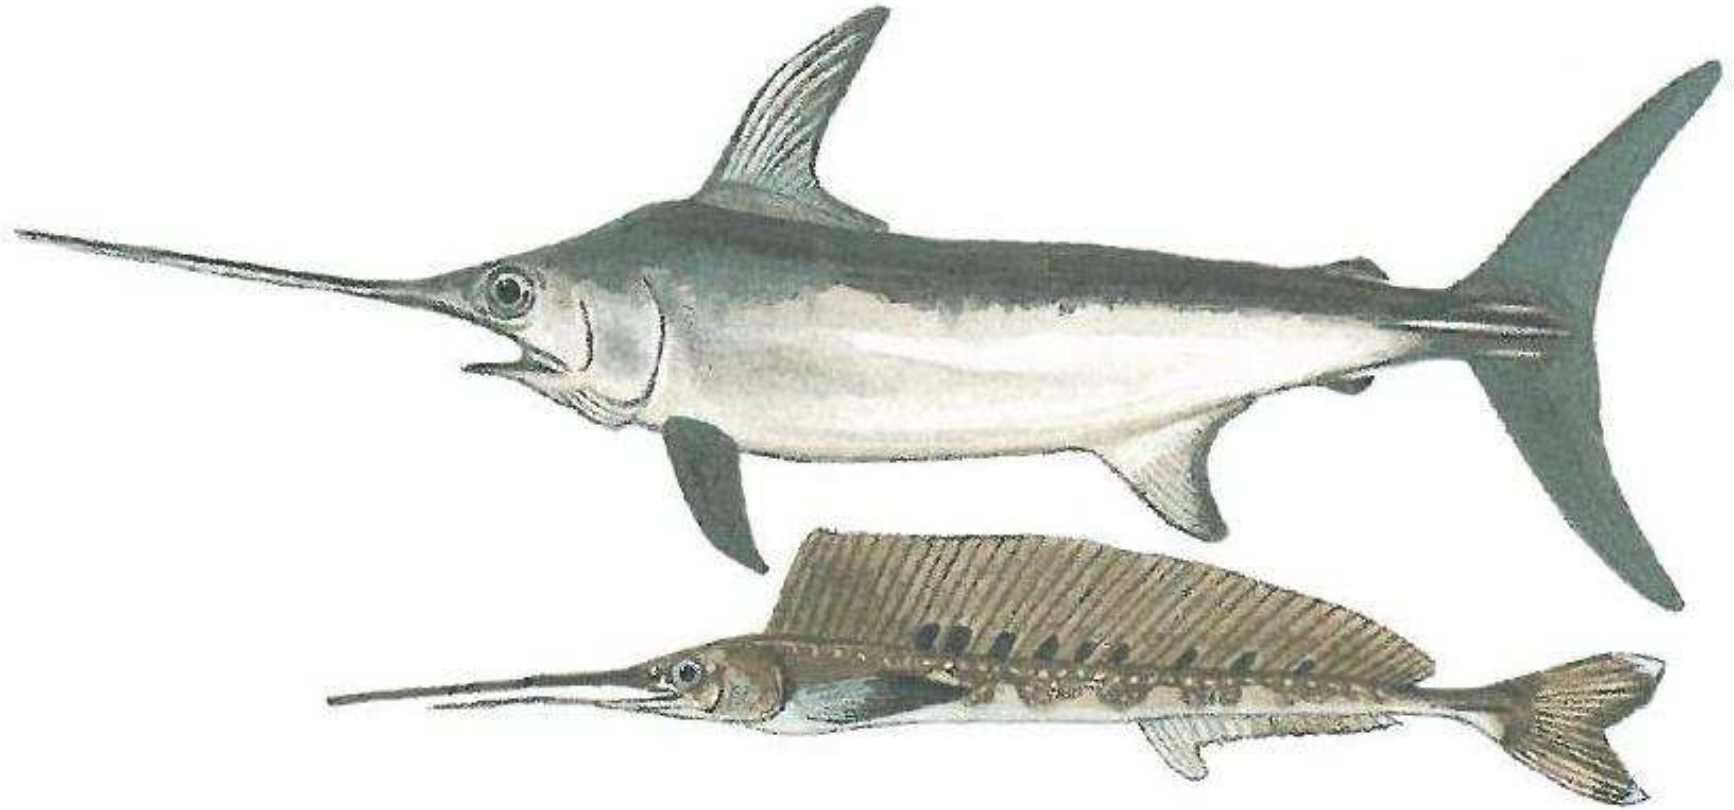

Swordfish (broadbill)

Xiphias gladius

Minimum size – 25 kg

Bag limit - 5

agriculture,
forestry & fisheries

Department:
Agriculture, Forestry and Fisheries
REPUBLIC OF SOUTH AFRICA