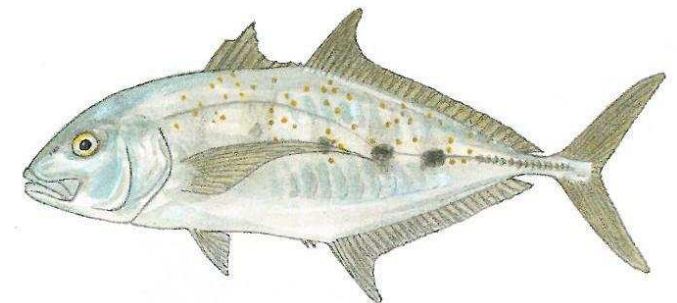

agriculture,
forestry & fisheries

Department:
Agriculture, Forestry and Fisheries
REPUBLIC OF SOUTH AFRICA

John Brown

Gymnocrotaphus curvidens

Minimum size – none

Bag limit - 5

agriculture,
forestry & fisheries

Department:
Agriculture, Forestry and Fisheries
REPUBLIC OF SOUTH AFRICA

Bigeye kingfish

Bluefin kingfish

Blacktip kingfish

Blue kingfish

Giant kingfish

Brassy kingfish

Kingfishes

Caranx spp. and Carangoides spp.

Minimum size – none

Bag limit - 5

Yellowspotted kingfish

agriculture,
forestry & fisheries

Department:
Agriculture, Forestry and Fisheries
REPUBLIC OF SOUTH AFRICA

Kingklip

Genypterus capensis