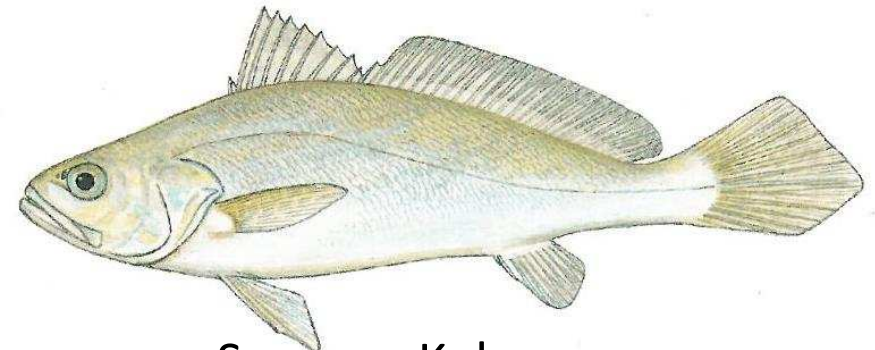

Argyrosomus spp.

Minimum size – 60 cm

Bag limit – 1

agriculture,
forestry & fisheries

Department:
Agriculture, Forestry and Fisheries
REPUBLIC OF SOUTH AFRICA

Dusky Kob

Silver Kob

Squaretail Kob

Snapper Kob

Kob

[West of Cape Agulhas only]

Argyrosomus spp.

Minimum size – 50 cm

Bag limit – 5

agriculture,
forestry & fisheries

Department:
Agriculture, Forestry and Fisheries
REPUBLIC OF SOUTH AFRICA