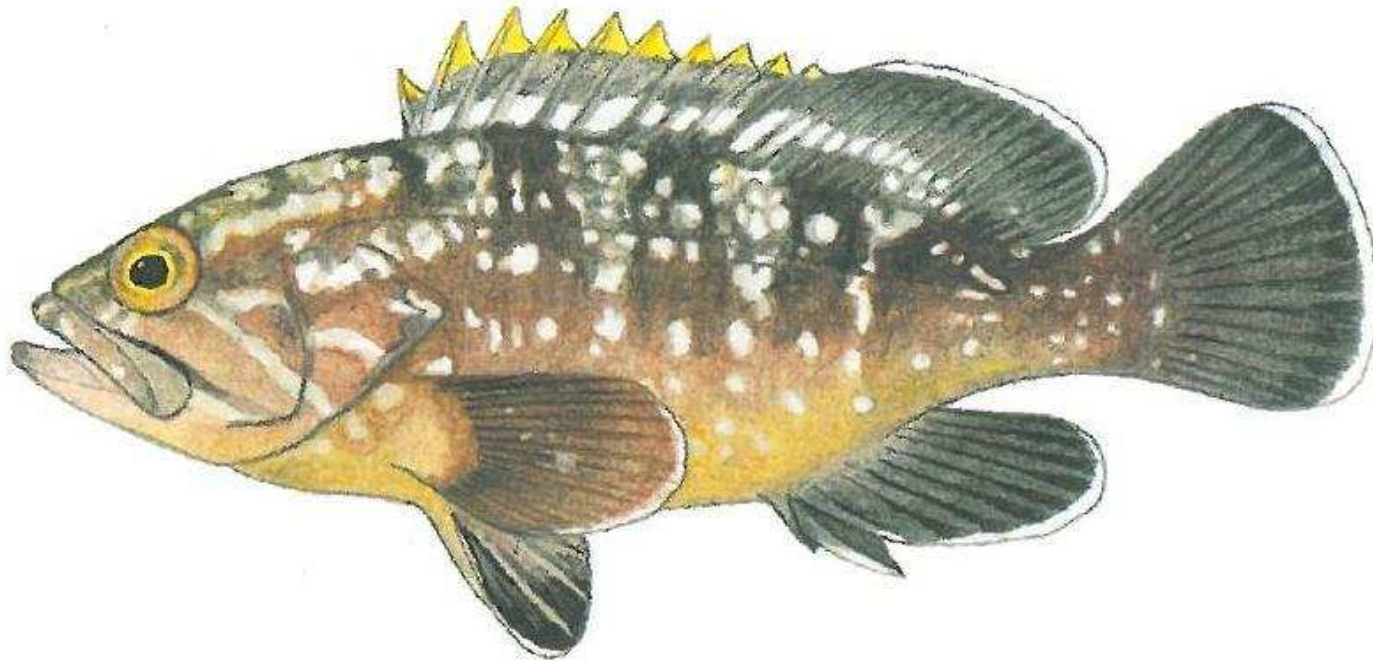

Yellowbelly rockcod

Epinephelus marginatus

Minimum size – 60 cm

Bag limit - 1

agriculture,
forestry & fisheries

Department:
Agriculture, Forestry and Fisheries
REPUBLIC OF SOUTH AFRICA