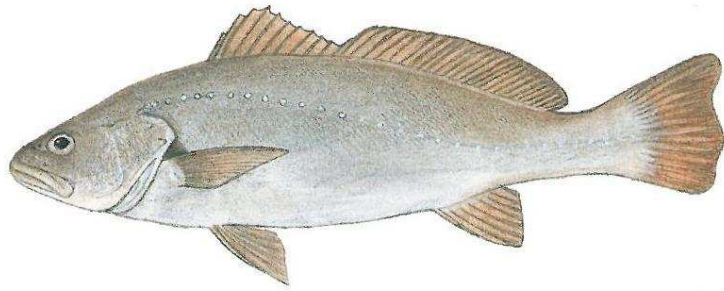

agriculture,
forestry & fisheries

Department:
Agriculture, Forestry and Fisheries
REPUBLIC OF SOUTH AFRICA

Dusky Kob

Silver Kob

Squaretail Kob

Snapper Kob

**Kob caught from a boat at sea
[Cape Agulhas to Umtamvuna River]**

Argyrosomus spp.

Minimum size – 50 cm

Bag limit – 5 but may only land or be in possession of one kob >
110 cm per day

agriculture,
forestry & fisheries

Department:
Agriculture, Forestry and Fisheries
REPUBLIC OF SOUTH AFRICA

Dusky Kob

Silver Kob

Squaretail Kob

Snapper Kob

**Kob caught from a boat at sea
[The province of KwaZulu Natal]**

Argyrosomus spp.

Minimum size – 40 cm

Bag limit – 5 but may only land or be in possession of one kob >
110 cm per day