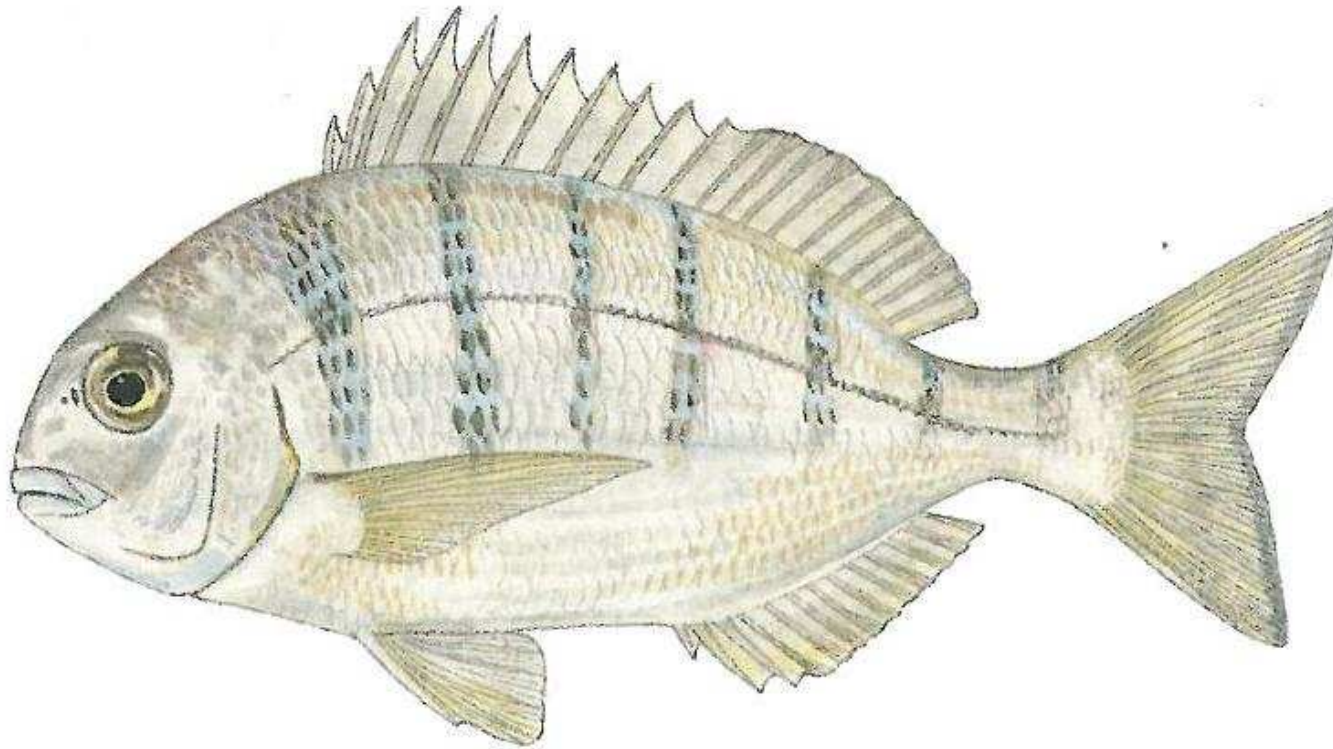

White stumpnose

Rhabdosargus globiceps

Minimum size - 25 cm

Bag limit - 10

agriculture,
forestry & fisheries

Department:
Agriculture, Forestry and Fisheries
REPUBLIC OF SOUTH AFRICA