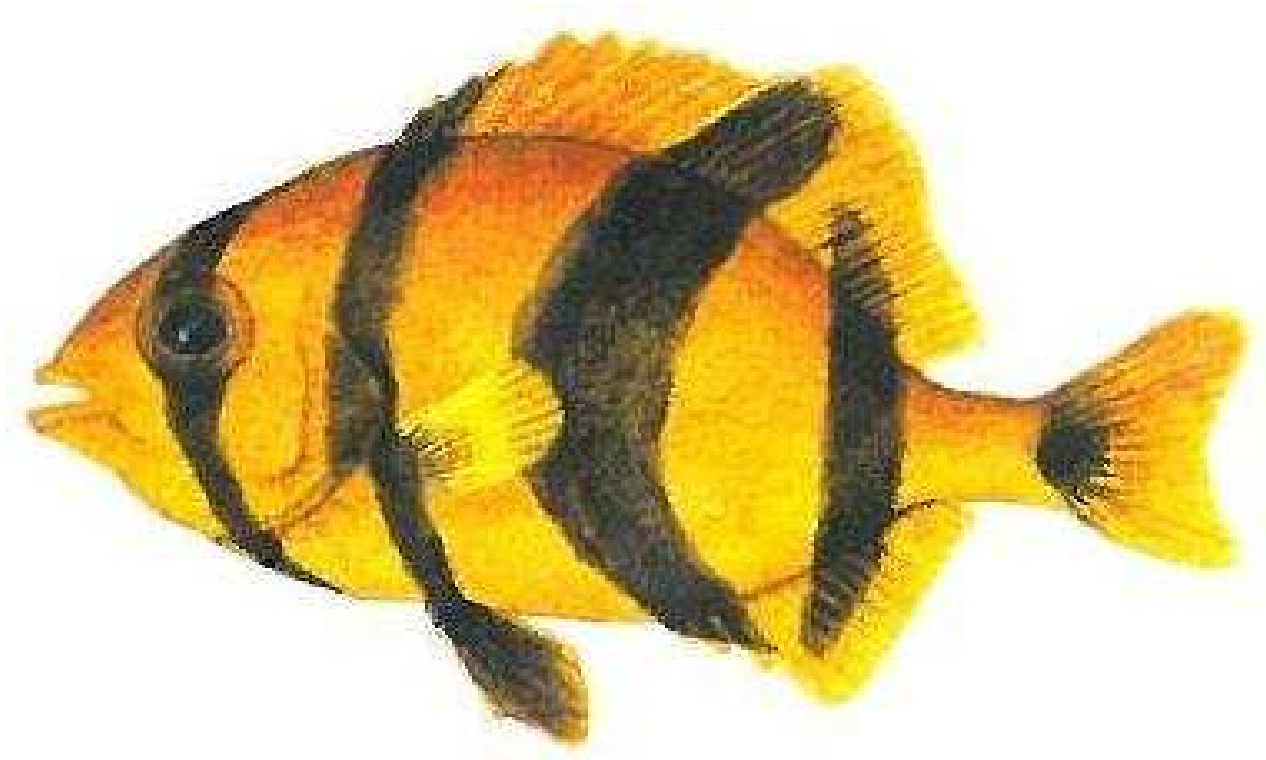

Large-scale mullet

Southern mullet

Mullets/harders

Family Mugilidae

Minimum size – none

Bag limit – 50

agriculture,
forestry & fisheries

Department:
Agriculture, Forestry and Fisheries
REPUBLIC OF SOUTH AFRICA

Natal knifejaw (cuckoo bass)

Oplegnathus robinsoni

Minimum size - none

Bag limit - 5

agriculture,
forestry & fisheries

Department:
Agriculture, Forestry and Fisheries
REPUBLIC OF SOUTH AFRICA

Natal stumpnose (yellowfin bream)