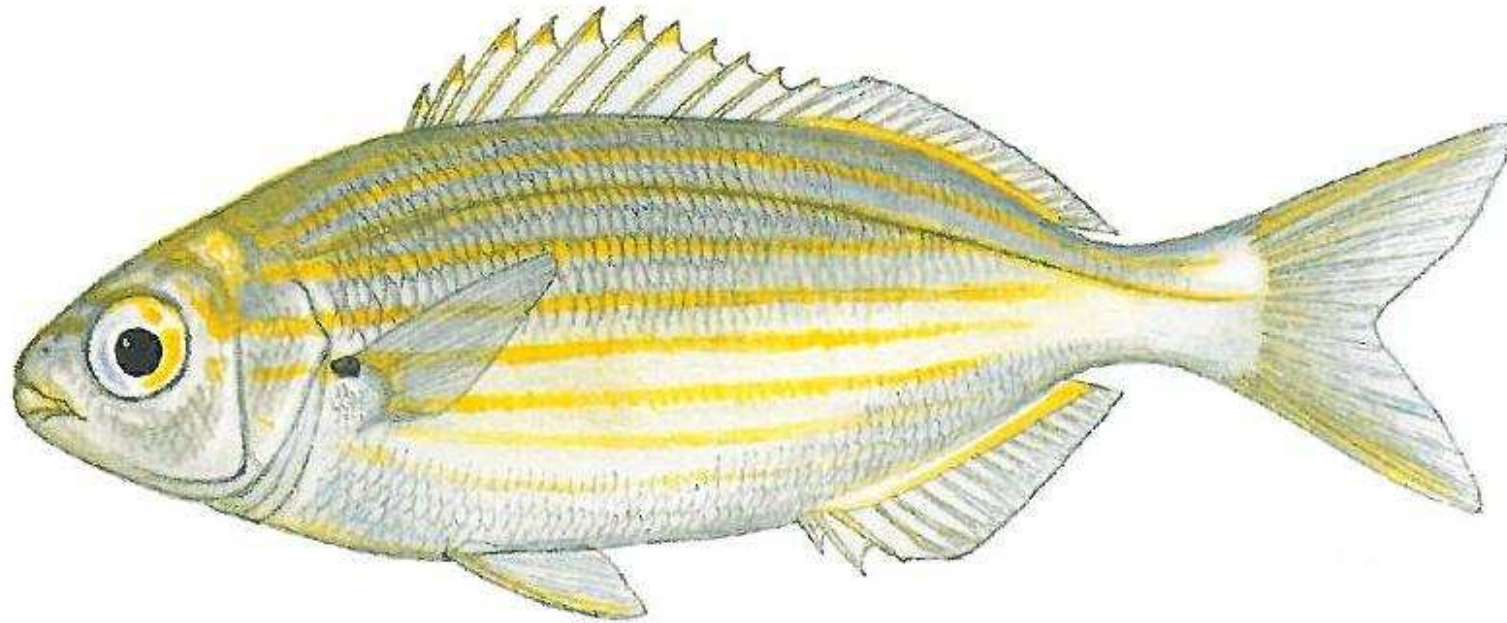

Stonebream

Neoscorpis lithophilus

Minimum size - none

Bag limit - 5

agriculture,
forestry & fisheries

Department:
Agriculture, Forestry and Fisheries
REPUBLIC OF SOUTH AFRICA

Strepie (karanteen)

Sarpa salpa

Minimum size - 15 cm

Bag limit - 10

agriculture,
forestry & fisheries

Department:
Agriculture, Forestry and Fisheries
REPUBLIC OF SOUTH AFRICA

Striped cat shark

Poroderma africanum

Minimum size - none

Bag limit - 1