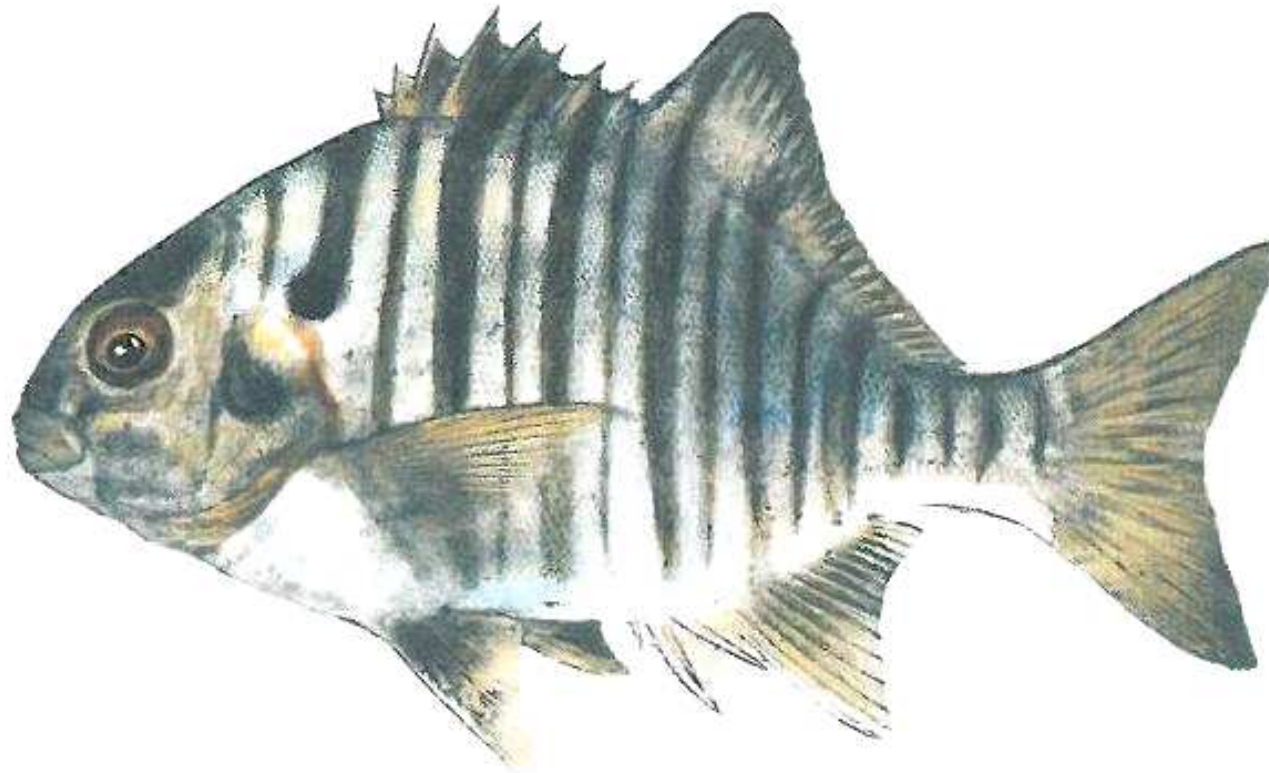

Minimum size – none

Bag limit - none

agriculture,
forestry & fisheries

Department:
Agriculture, Forestry and Fisheries
REPUBLIC OF SOUTH AFRICA

Baardman (bellman, tasselfish)

Umbrina spp.

Minimum size – 40 cm

Bag limit - 5

agriculture,
forestry & fisheries

Department:
Agriculture, Forestry and Fisheries
REPUBLIC OF SOUTH AFRICA

Banded galjoen

Dichistius multifasciatus

Minimum size – none

Bag limit - 5

agriculture,
forestry & fisheries

Department:
Agriculture, Forestry and Fisheries
REPUBLIC OF SOUTH AFRICA

Bank steenbras

Chirodactylus grandis

Minimum size – none

Bag limit - 5

agriculture,
forestry & fisheries

Department:
Agriculture, Forestry and Fisheries
REPUBLIC OF SOUTH AFRICA