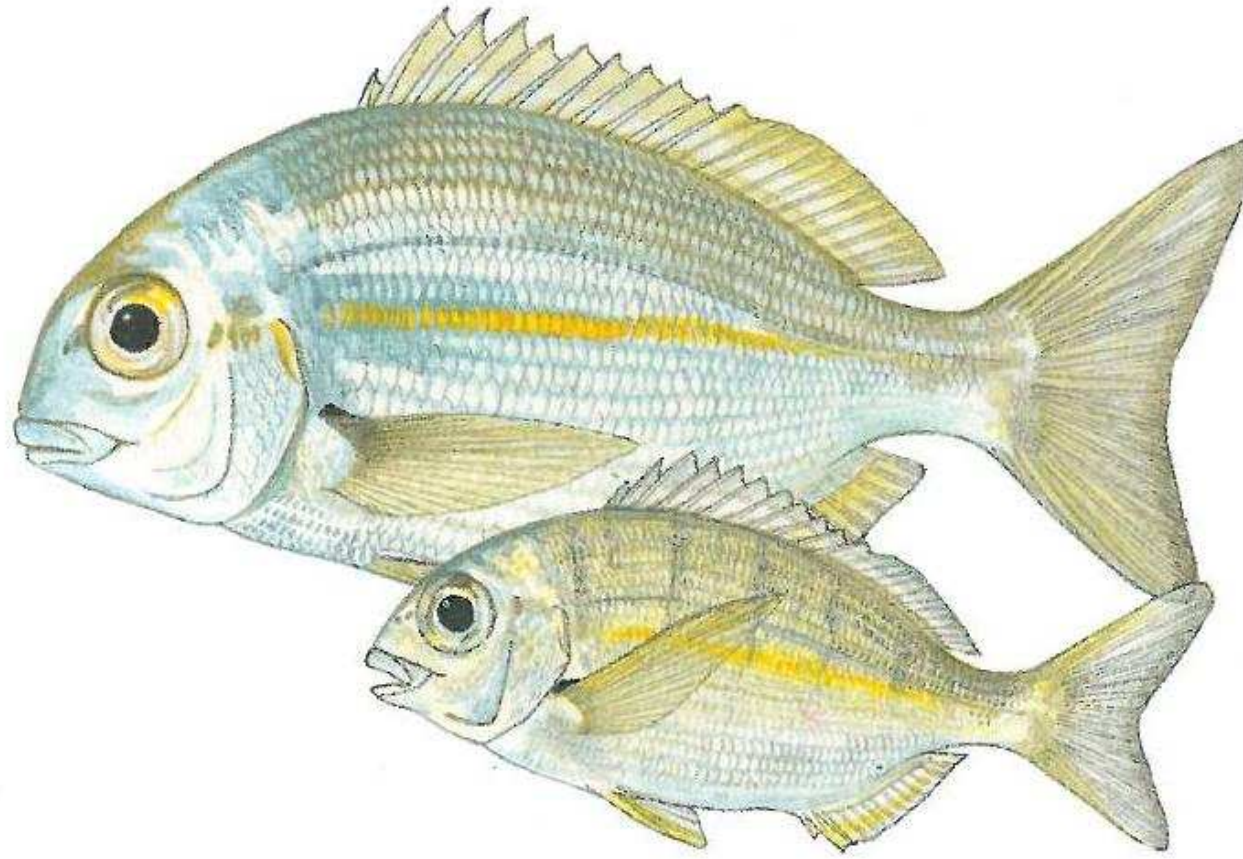

Blue hottentot

Pachymetopon aeneum

Minimum size - none

Bag limit - 5

agriculture,
forestry & fisheries

Department:
Agriculture, Forestry and Fisheries
REPUBLIC OF SOUTH AFRICA

Bronze bream (bluefish)

Pachymetopon grande

Minimum size – 30 cm

Bag limit - 2

agriculture,
forestry & fisheries

Department:
Agriculture, Forestry and Fisheries
REPUBLIC OF SOUTH AFRICA

Cape knifejaw

Oplegnathus conwayi

Minimum size – none

Bag limit - 5

agriculture,
forestry & fisheries

Department:
Agriculture, Forestry and Fisheries
REPUBLIC OF SOUTH AFRICA

Cape stumpnose

Rhabdosargus holubi

Minimum size – 20 cm

Bag limit - 5

agriculture,
forestry & fisheries