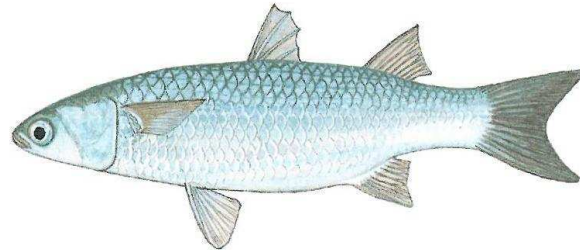

Large-spot pompano

Trachinotus botla

Minimum size - none

Bag limit - 5

agriculture,
forestry & fisheries

Department:
Agriculture, Forestry and Fisheries
REPUBLIC OF SOUTH AFRICA

Leopard cat shark

Poroderma pantherinum

Minimum size - none

Bag limit - 1

agriculture,
forestry & fisheries

Department:
Agriculture, Forestry and Fisheries
REPUBLIC OF SOUTH AFRICA

Bluetail mullet

Flathead mullet

Longarm mullet

Fringellip mullet

Large-scale mullet

Southern mullet

Mullets/harders

Family Mugilidae

Minimum size – none

Bag limit – 50

agriculture,
forestry & fisheries

Department:
Agriculture, Forestry and Fisheries
REPUBLIC OF SOUTH AFRICA