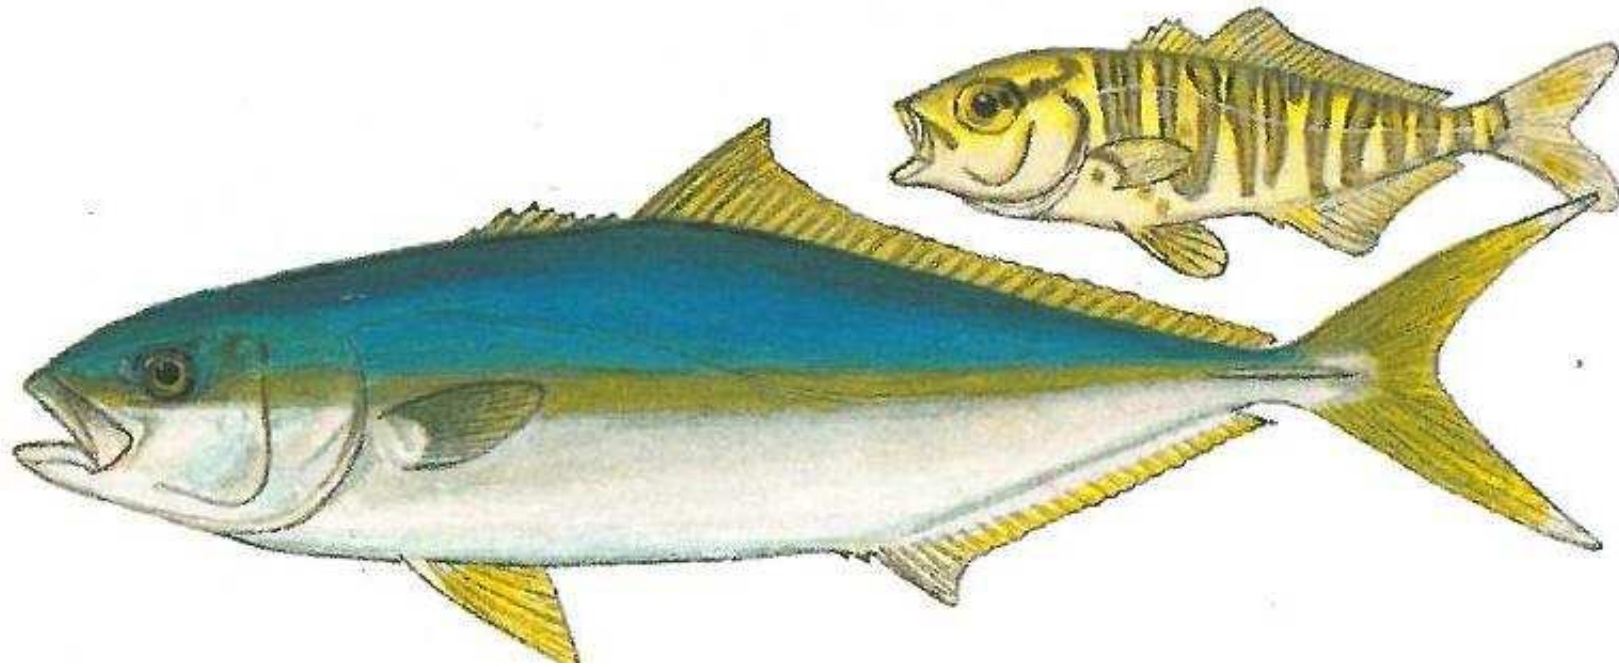

Department:
Agriculture, Forestry and Fisheries
REPUBLIC OF SOUTH AFRICA

Yellowbelly rockcod

Epinephelus marginatus

Minimum size – 60 cm

Bag limit - 1

agriculture,
forestry & fisheries

Department:
Agriculture, Forestry and Fisheries
REPUBLIC OF SOUTH AFRICA

Yellowtail

Seriola lalandi

Minimum size – none

Bag limit - 10

agriculture,
forestry & fisheries

Department:
Agriculture, Forestry and Fisheries
REPUBLIC OF SOUTH AFRICA

Zebra (wildeperd)

Diplodus cervinus hottentotus