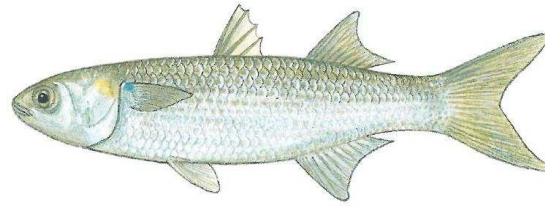

Minimum size - none

Bag limit - 1

agriculture,
forestry & fisheries

Department:
Agriculture, Forestry and Fisheries
REPUBLIC OF SOUTH AFRICA

Bluetail mullet

Flathead mullet

Longarm mullet

Fringellip mullet

Large-scale mullet

Southern mullet

Mullets/harders

Family Mugilidae

Minimum size – none

Bag limit – 50

agriculture,
forestry & fisheries

Department:
Agriculture, Forestry and Fisheries
REPUBLIC OF SOUTH AFRICA