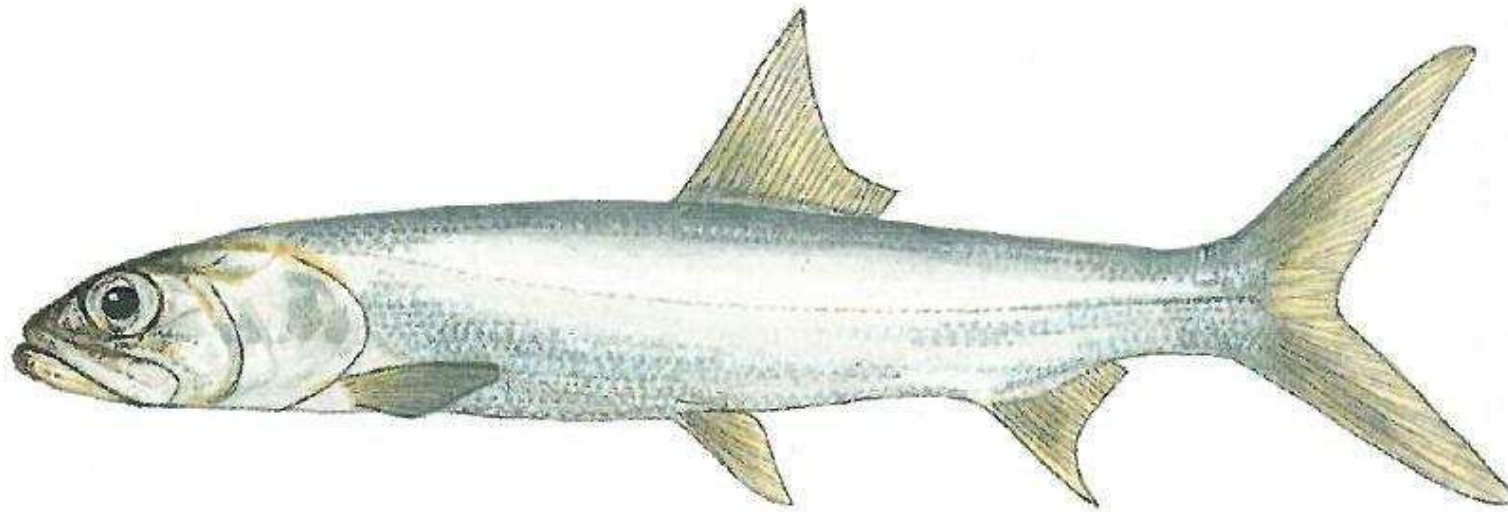

Springer (ten pounder)

Elops machnata

Minimum size – none

Bag limit - 5

agriculture,
forestry & fisheries

Department:
Agriculture, Forestry and Fisheries
REPUBLIC OF SOUTH AFRICA