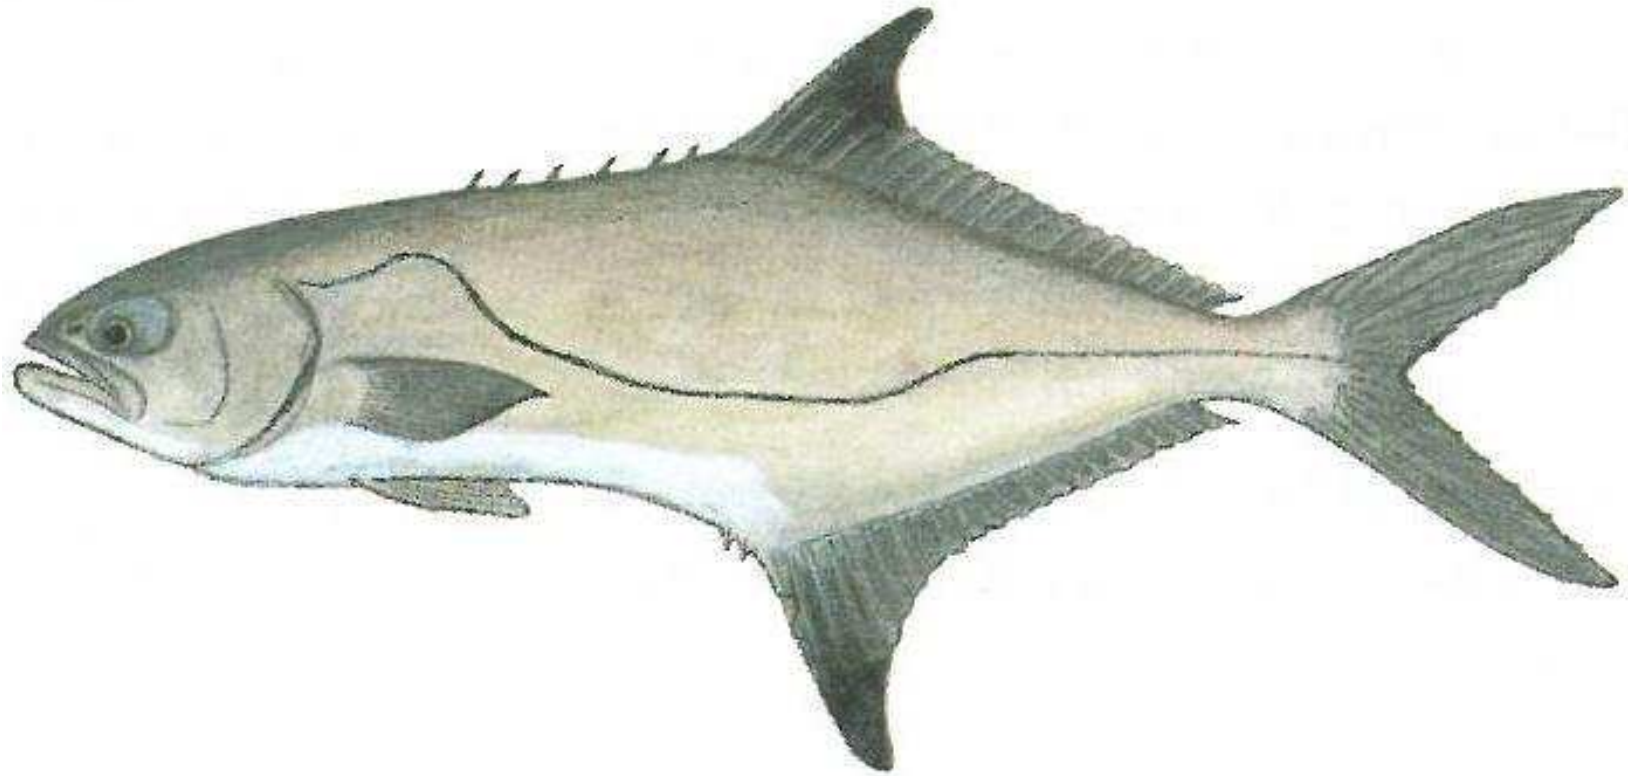

Department:
Agriculture, Forestry and Fisheries
REPUBLIC OF SOUTH AFRICA

Garfishes

Family Belontiidae

Minimum size - none

Bag limit - none

agriculture,
forestry & fisheries

Department:
Agriculture, Forestry and Fisheries
REPUBLIC OF SOUTH AFRICA

Garrick (leervis)

Lichia amia

Minimum size - 70 cm

Bag limit - 2

agriculture,
forestry & fisheries

Department:
Agriculture, Forestry and Fisheries
REPUBLIC OF SOUTH AFRICA

Geelbek (Cape salmon)

Atractoscion aequidens