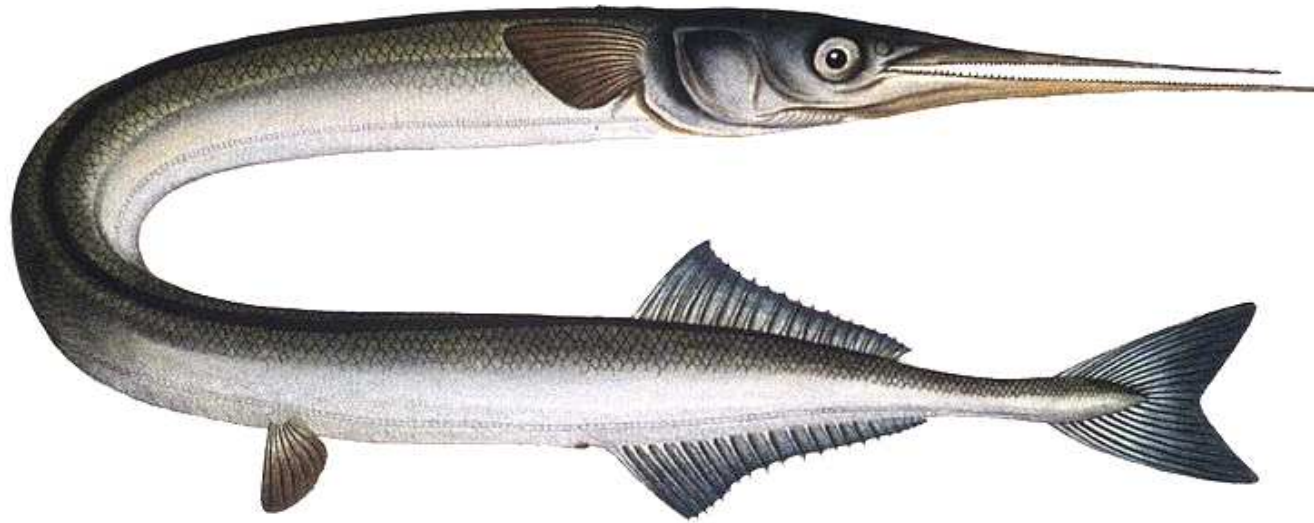

Garfishes

Family Belontiidae

Minimum size - none

Bag limit - none

agriculture,
forestry & fisheries

Department:
Agriculture, Forestry and Fisheries
REPUBLIC OF SOUTH AFRICA