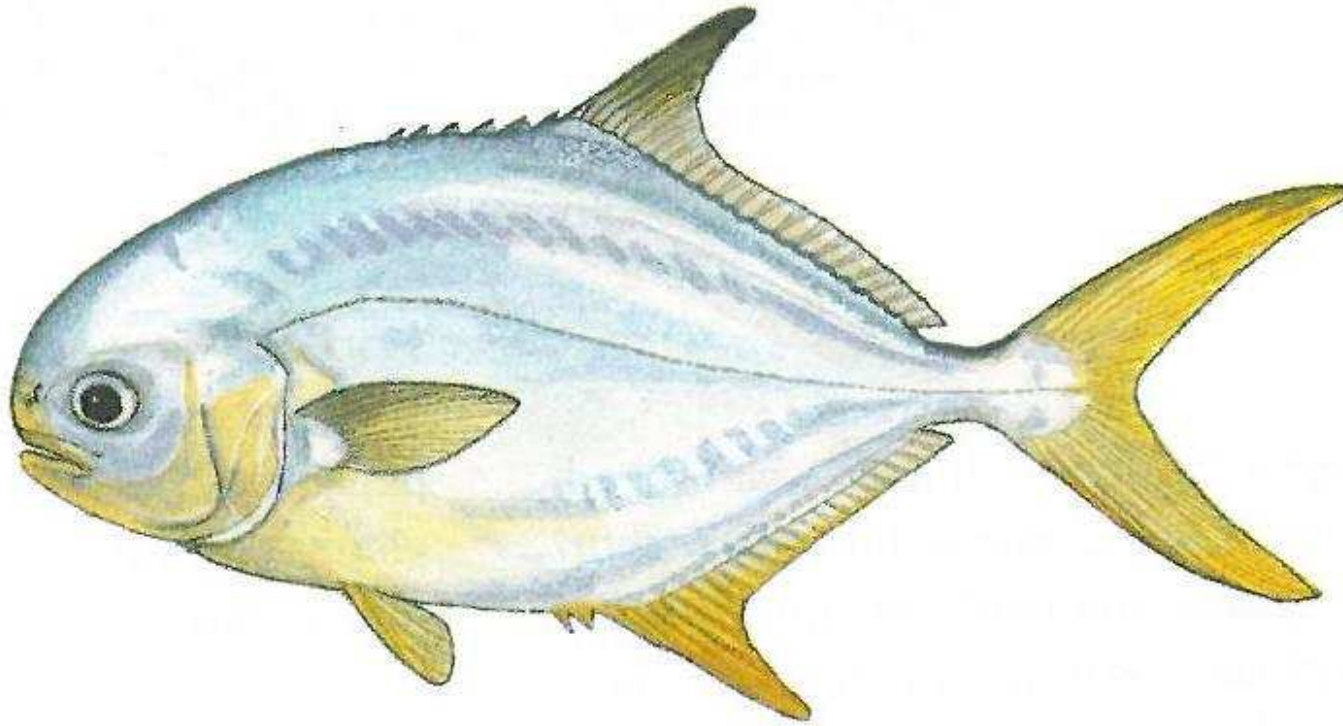

Department:
Agriculture, Forestry and Fisheries
REPUBLIC OF SOUTH AFRICA

Snoek (Cape snoek)

Thyrsites atun

Minimum size - 60 cm

Bag limit - 10

agriculture,
forestry & fisheries

Department:
Agriculture, Forestry and Fisheries
REPUBLIC OF SOUTH AFRICA