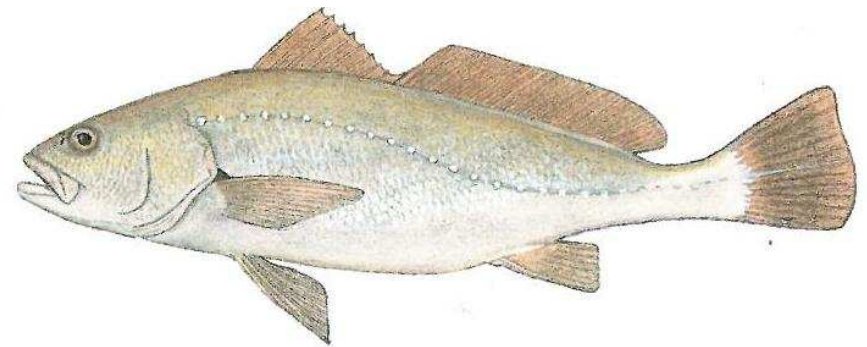

agriculture,
forestry & fisheries

Department:
Agriculture, Forestry and Fisheries
REPUBLIC OF SOUTH AFRICA

Dusky Kob

Silver Kob

Squaretail Kob

Snapper Kob

**Kob caught from a boat at sea
[Cape Agulhas to Umtamvuna River]**

Argyrosomus spp.

Minimum size – 50 cm

Bag limit – 5 but may only land or be in possession of one kob >
110 cm per day

agriculture,
forestry & fisheries

Department:
Agriculture, Forestry and Fisheries
REPUBLIC OF SOUTH AFRICA

Dusky Kob

Silver Kob

Squaretail Kob

Snapper Kob

**Kob caught from a boat at sea
[The province of KwaZulu Natal]**

Argyrosomus spp.

Minimum size – 40 cm

Bag limit – 5 but may only land or be in possession of one kob >
110 cm per day