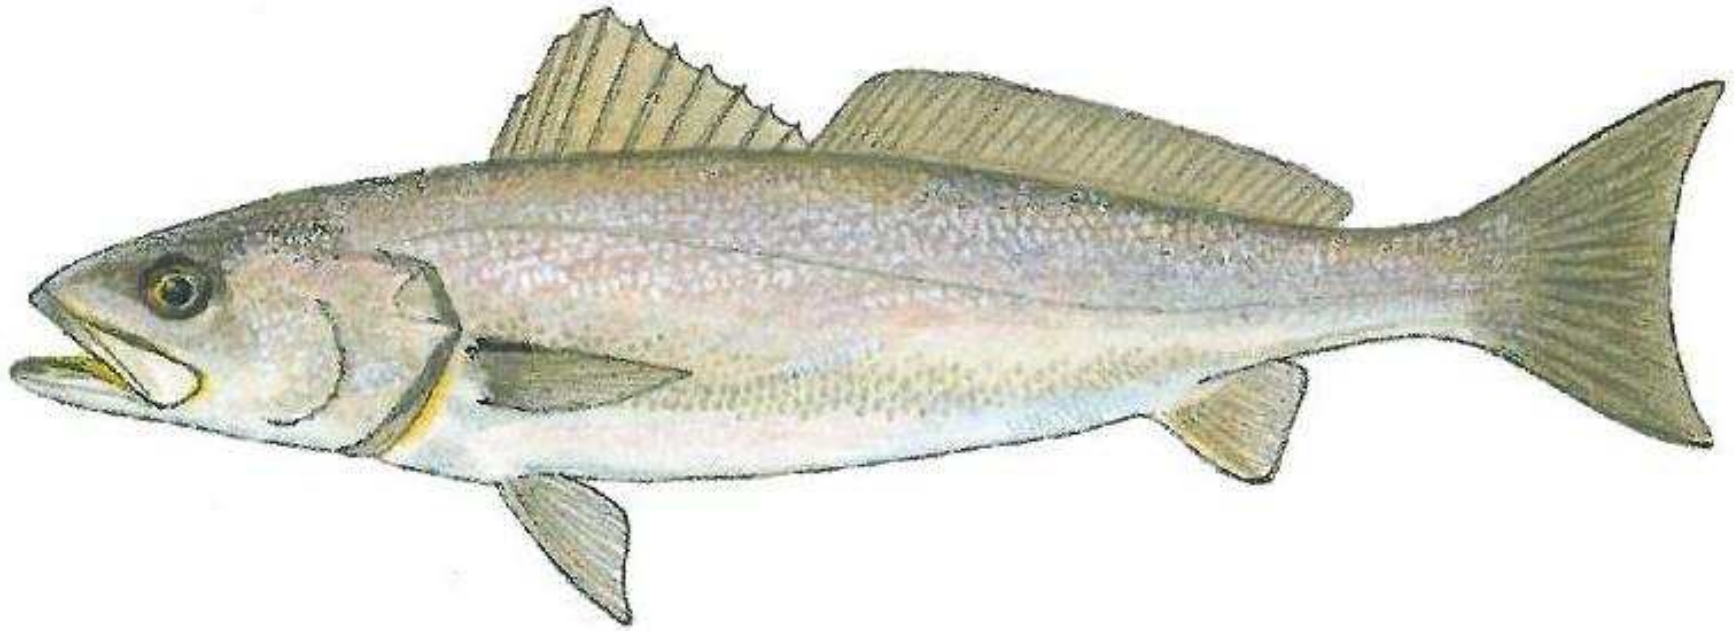

Garrick (leervis)

Lichia amia

Minimum size - 70 cm

Bag limit - 2

agriculture,
forestry & fisheries

Department:
Agriculture, Forestry and Fisheries
REPUBLIC OF SOUTH AFRICA

Geelbek (Cape salmon)

Atractoscion aequidens