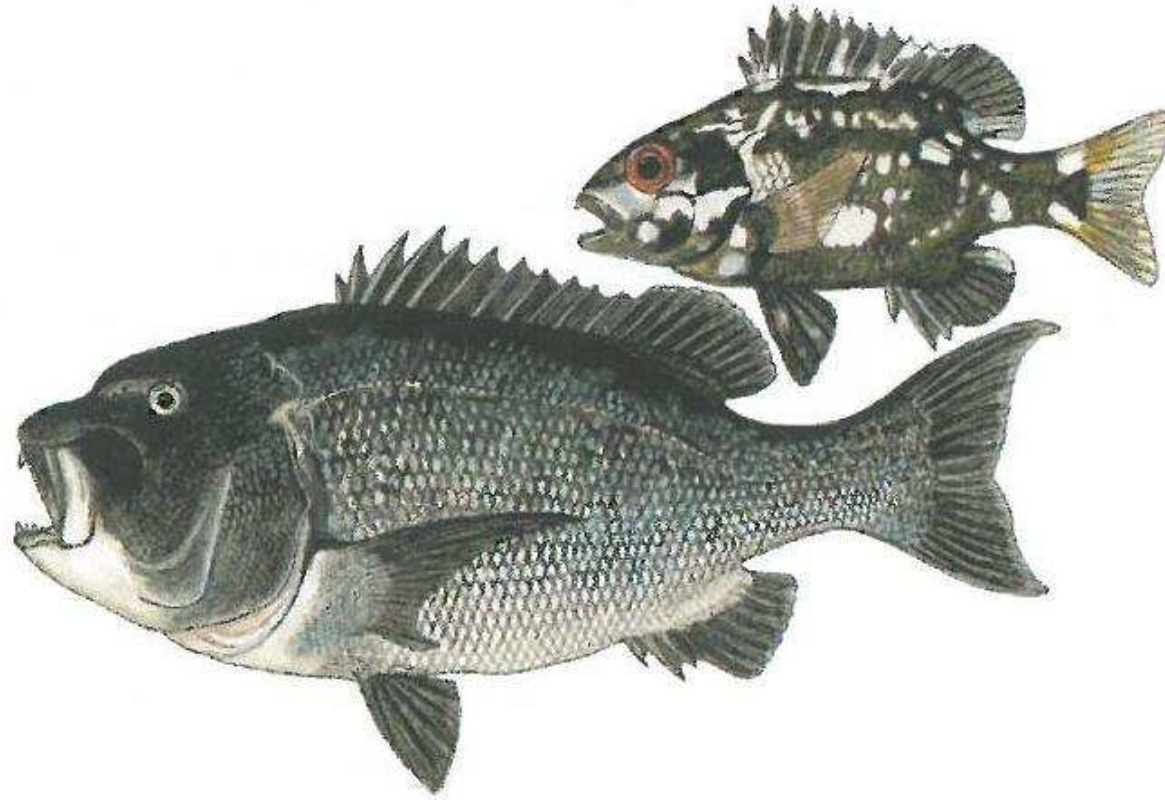

Rhabdosargus serba

Minimum size - 25 cm

Bag limit - 5

agriculture,
forestry & fisheries

Department:
Agriculture, Forestry and Fisheries
REPUBLIC OF SOUTH AFRICA

Pinky (piggy)

Pomadasys olivaceum

Minimum size – 7.5 cm

Bag limit - 10

agriculture,
forestry & fisheries

Department:
Agriculture, Forestry and Fisheries
REPUBLIC OF SOUTH AFRICA

Poenskop (black musselcracker)

Cymatoceps nasutus

Minimum size – 50 cm

Bag limit - 1