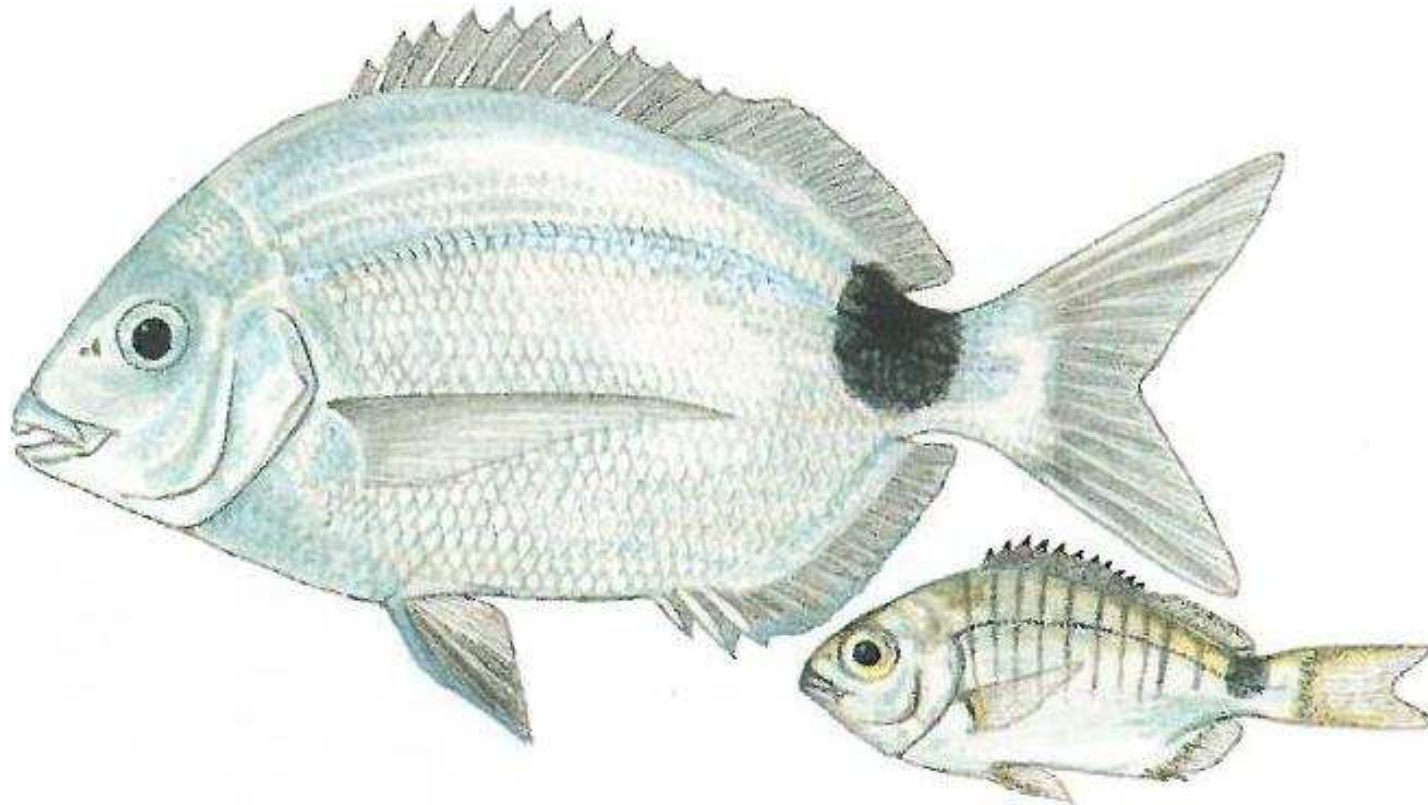

Department:
Agriculture, Forestry and Fisheries
REPUBLIC OF SOUTH AFRICA

Bank steenbras

Chirodactylus grandis

Minimum size – none

Bag limit - 5

agriculture,
forestry & fisheries

Department:
Agriculture, Forestry and Fisheries
REPUBLIC OF SOUTH AFRICA

Black marlin

Blue marlin

Sailfish

Billfishes

Family Istiophoridae

Minimum size – none

Bag limit - 5

agriculture,
forestry & fisheries

Department:
Agriculture, Forestry and Fisheries
REPUBLIC OF SOUTH AFRICA

Blacktail (dassie)

Diplodus sargus capensis

Minimum size - 20 cm

Bag limit - 5

agriculture,
forestry & fisheries

Department:
Agriculture, Forestry and Fisheries
REPUBLIC OF SOUTH AFRICA

Blue hottentot

Pachymetopon aeneum

Minimum size - none

Bag limit - 5

agriculture,
forestry & fisheries

Department:
Agriculture, Forestry and Fisheries
REPUBLIC OF SOUTH AFRICA

Bronze bream (bluefish)

Pachymetopon grande