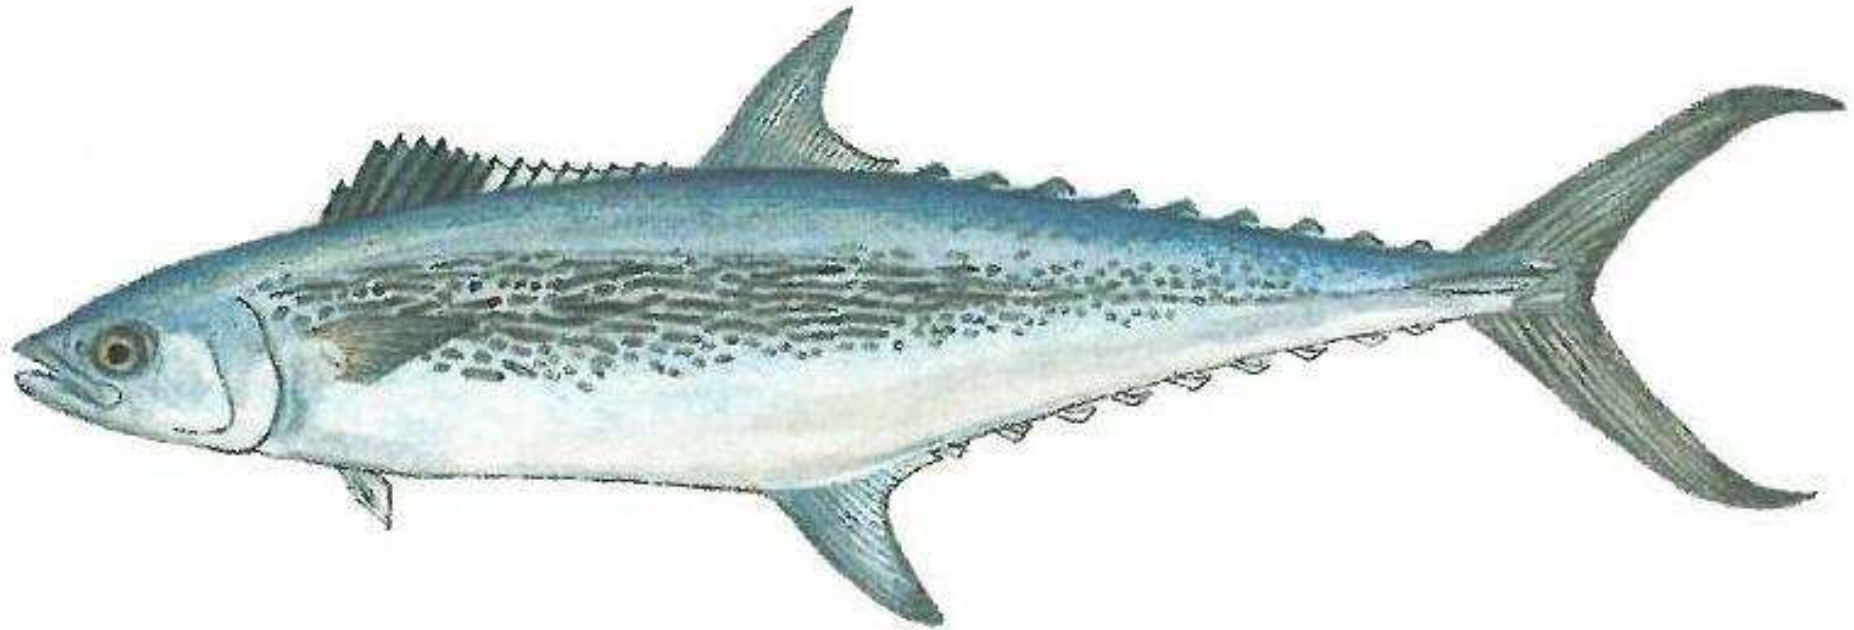

Queen mackerel

Scomberomorus plurilineatus

Minimum size - none

Bag limit - 10

agriculture,
forestry & fisheries

Department:
Agriculture, Forestry and Fisheries
REPUBLIC OF SOUTH AFRICA