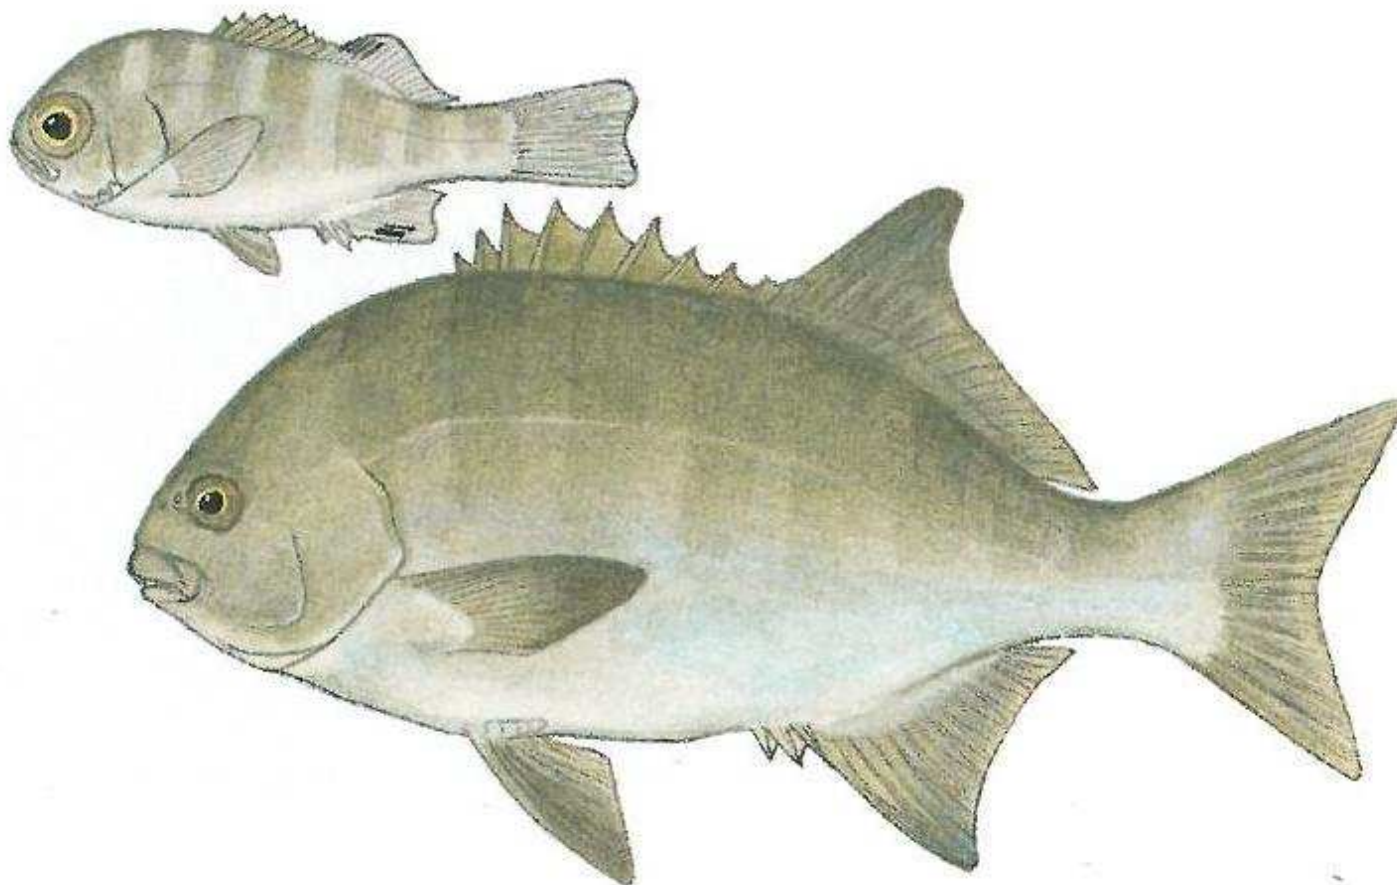

Galjoen

Dichistius capensis

Minimum size - 35 cm

Bag limit - 2

agriculture,
forestry & fisheries

Department:
Agriculture, Forestry and Fisheries
REPUBLIC OF SOUTH AFRICA