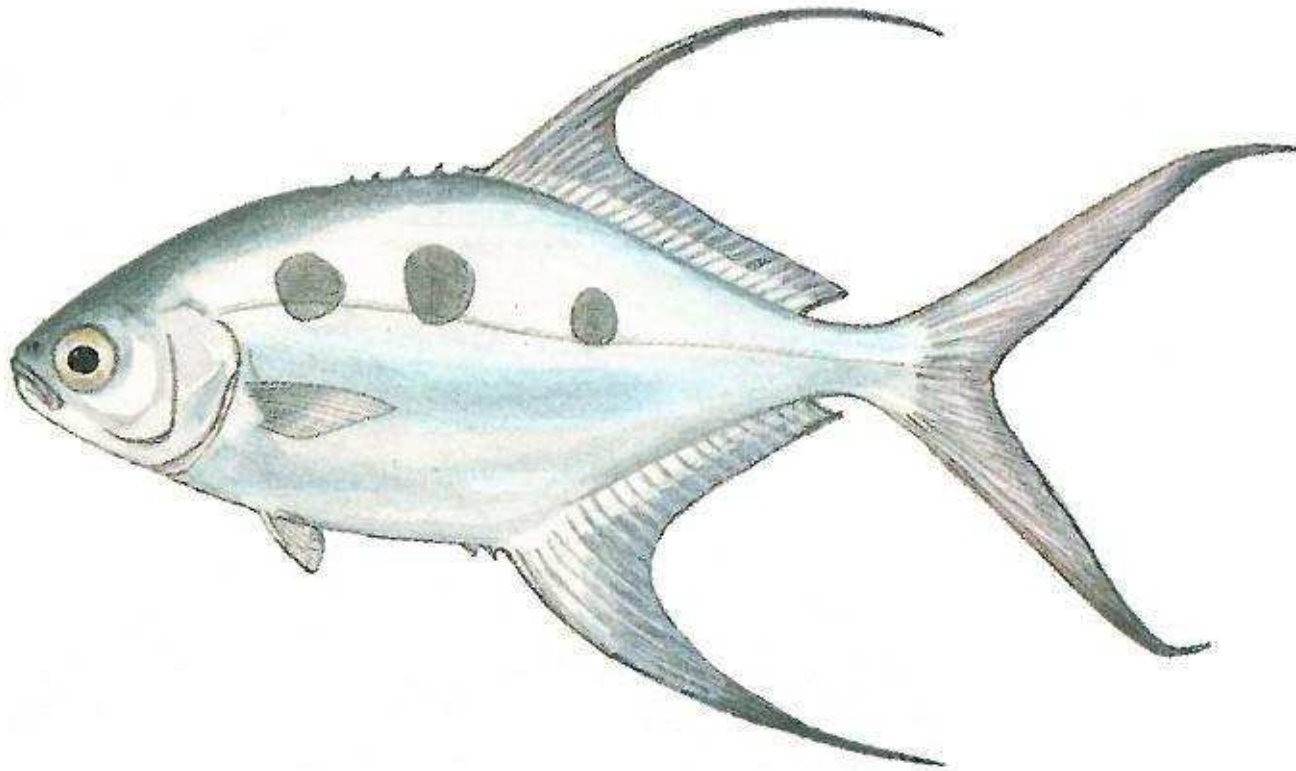

Snapper Kob

Kob

[West of Cape Agulhas only]

Argyrosomus spp.

Minimum size – 50 cm

Bag limit – 5

agriculture,
forestry & fisheries

Department:
Agriculture, Forestry and Fisheries
REPUBLIC OF SOUTH AFRICA

Large-spot pompano

Trachinotus botla

Minimum size - none

Bag limit - 5

agriculture,
forestry & fisheries

Department:
Agriculture, Forestry and Fisheries
REPUBLIC OF SOUTH AFRICA

Leopard cat shark

Poroderma pantherinum