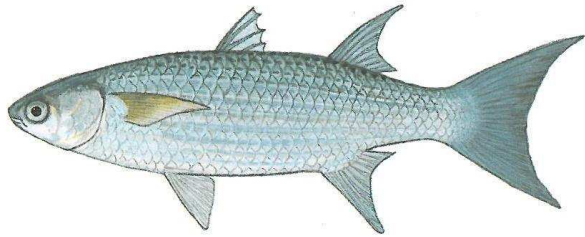

Large-spot pompano

Trachinotus botla

Minimum size - none

Bag limit - 5

agriculture,
forestry & fisheries

Department:
Agriculture, Forestry and Fisheries
REPUBLIC OF SOUTH AFRICA

Leopard cat shark

Poroderma pantherinum

Minimum size - none

Bag limit - 1

agriculture,
forestry & fisheries

Department:
Agriculture, Forestry and Fisheries
REPUBLIC OF SOUTH AFRICA

Bluetail mullet

Flathead mullet

Longarm mullet

Fringellip mullet

Large-scale mullet

Southern mullet

Mullets/harders

Family Mugilidae

Minimum size – none

Bag limit – 50

agriculture,
forestry & fisheries

Department:
Agriculture, Forestry and Fisheries
REPUBLIC OF SOUTH AFRICA