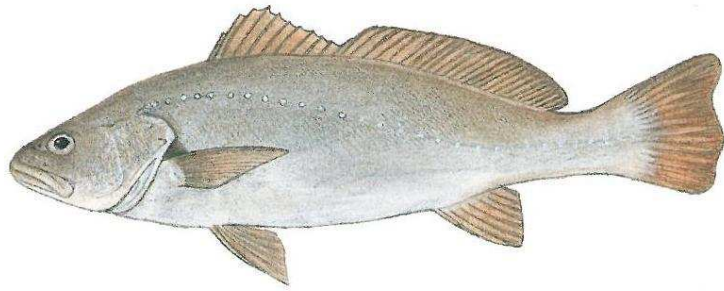

Caranx spp. and Carangoides spp.

Minimum size – none

Bag limit - 5

Yellowspotted kingfish

agriculture,
forestry & fisheries

Department:
Agriculture, Forestry and Fisheries
REPUBLIC OF SOUTH AFRICA

Kingklip

Genypterus capensis

Minimum size - none

Bag limit - 1

agriculture,
forestry & fisheries

Department:
Agriculture, Forestry and Fisheries
REPUBLIC OF SOUTH AFRICA

King mackerel

Scomberomorus commerson

Minimum size - none

Bag limit - 10

agriculture,
forestry & fisheries

Department:
Agriculture, Forestry and Fisheries
REPUBLIC OF SOUTH AFRICA

Dusky Kob

Silver Kob

Squaretail Kob

Snapper Kob

**Kob caught from a boat at sea
[Cape Agulhas to Umtamvuna River]**