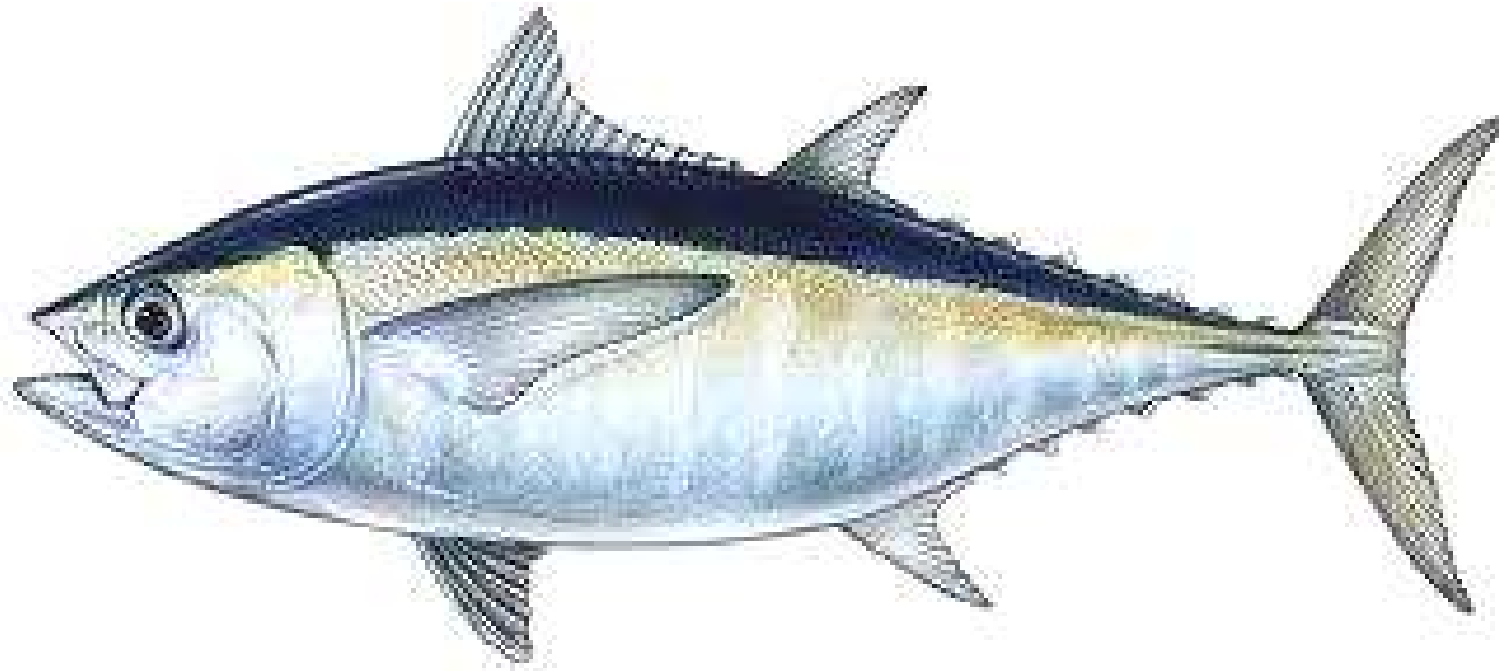

Albacore (longfin tuna)

Thunnus alalunga

Minimum size - none

Bag limit - 10

agriculture,
forestry & fisheries

Department:
Agriculture, Forestry and Fisheries
REPUBLIC OF SOUTH AFRICA

Bigeye tuna

Thunnus obesus