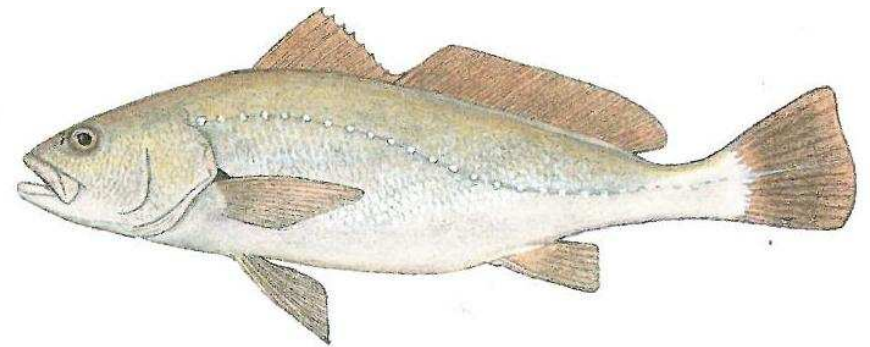

Dusky Kob

Silver Kob

Squaretail Kob

Snapper Kob

**Kob caught from a boat at sea
[The province of KwaZulu Natal]**

Argyrosomus spp.

Minimum size – 40 cm

Bag limit – 5 but may only land or be in possession of one kob >
110 cm per day

agriculture,
forestry & fisheries

Department:
Agriculture, Forestry and Fisheries
REPUBLIC OF SOUTH AFRICA

Dusky Kob

Silver Kob

Squaretail Kob

Snapper Kob

**Kob caught in estuaries & from the shore
[East of Cape Agulhas only]**