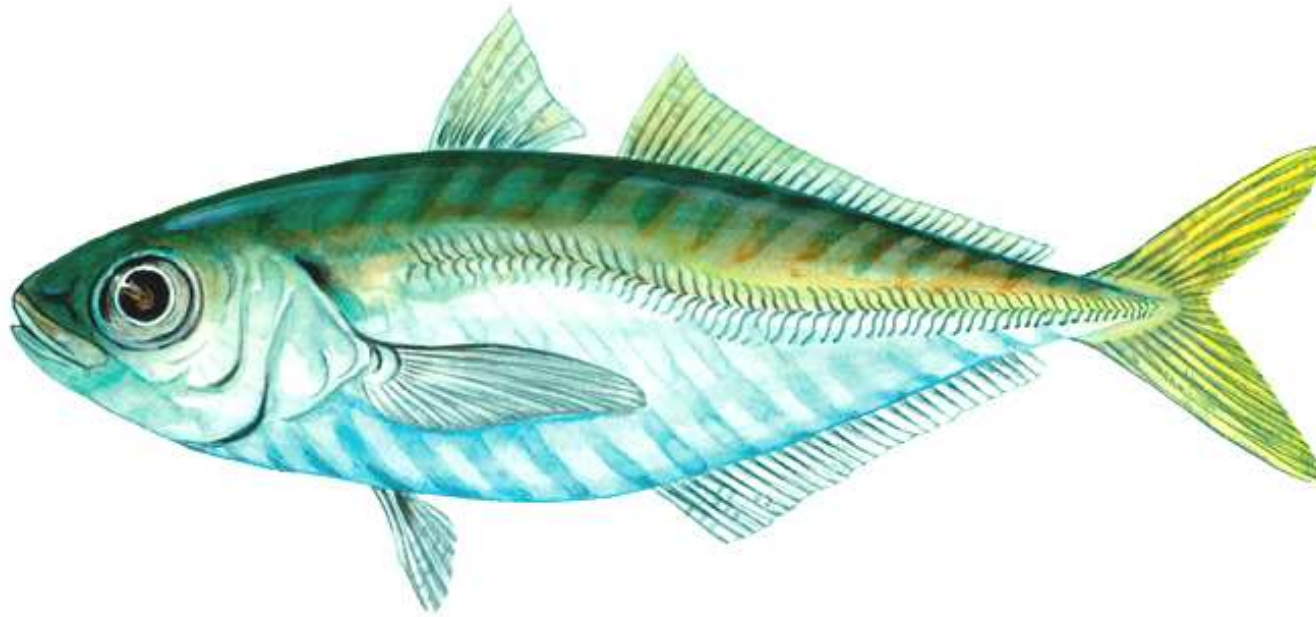

Department:
Agriculture, Forestry and Fisheries
REPUBLIC OF SOUTH AFRICA

Sardines (plichard & red-eye)

Family Clupeidae

Minimum size - none

Bag limit - none

agriculture,
forestry & fisheries

Department:
Agriculture, Forestry and Fisheries
REPUBLIC OF SOUTH AFRICA

Sauries

Family Scomberesocidae

Minimum size - none

Bag limit - none

agriculture,
forestry & fisheries

Department:
Agriculture, Forestry and Fisheries
REPUBLIC OF SOUTH AFRICA

Scads

Decapterus spp.

Minimum size - none

Bag limit - none

agriculture,
forestry & fisheries

Department:
Agriculture, Forestry and Fisheries
REPUBLIC OF SOUTH AFRICA

Scotsman

Polysteganus praeorbitalis

Minimum size - 40 cm

Bag limit - 1