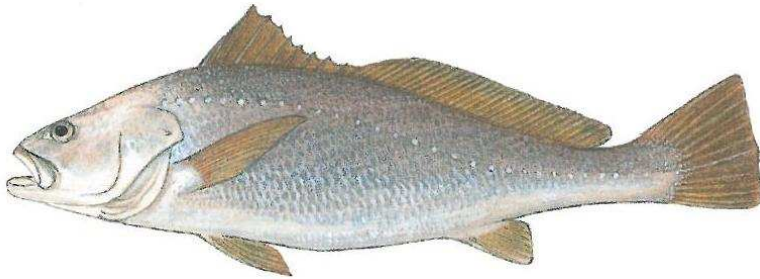

agriculture,
forestry & fisheries

Department:
Agriculture, Forestry and Fisheries
REPUBLIC OF SOUTH AFRICA

Dusky Kob

Silver Kob

Squaretail Kob

Snapper Kob

**Kob caught from a boat at sea
[Cape Agulhas to Umtamvuna River]**

Argyrosomus spp.

Minimum size – 50 cm

Bag limit – 5 but may only land or be in possession of one kob >
110 cm per day

agriculture,
forestry & fisheries

Department:
Agriculture, Forestry and Fisheries
REPUBLIC OF SOUTH AFRICA

Dusky Kob

Silver Kob

Squaretail Kob

Snapper Kob

**Kob caught from a boat at sea
[The province of KwaZulu Natal]**

Argyrosomus spp.

Minimum size – 40 cm

Bag limit – 5 but may only land or be in possession of one kob >
110 cm per day