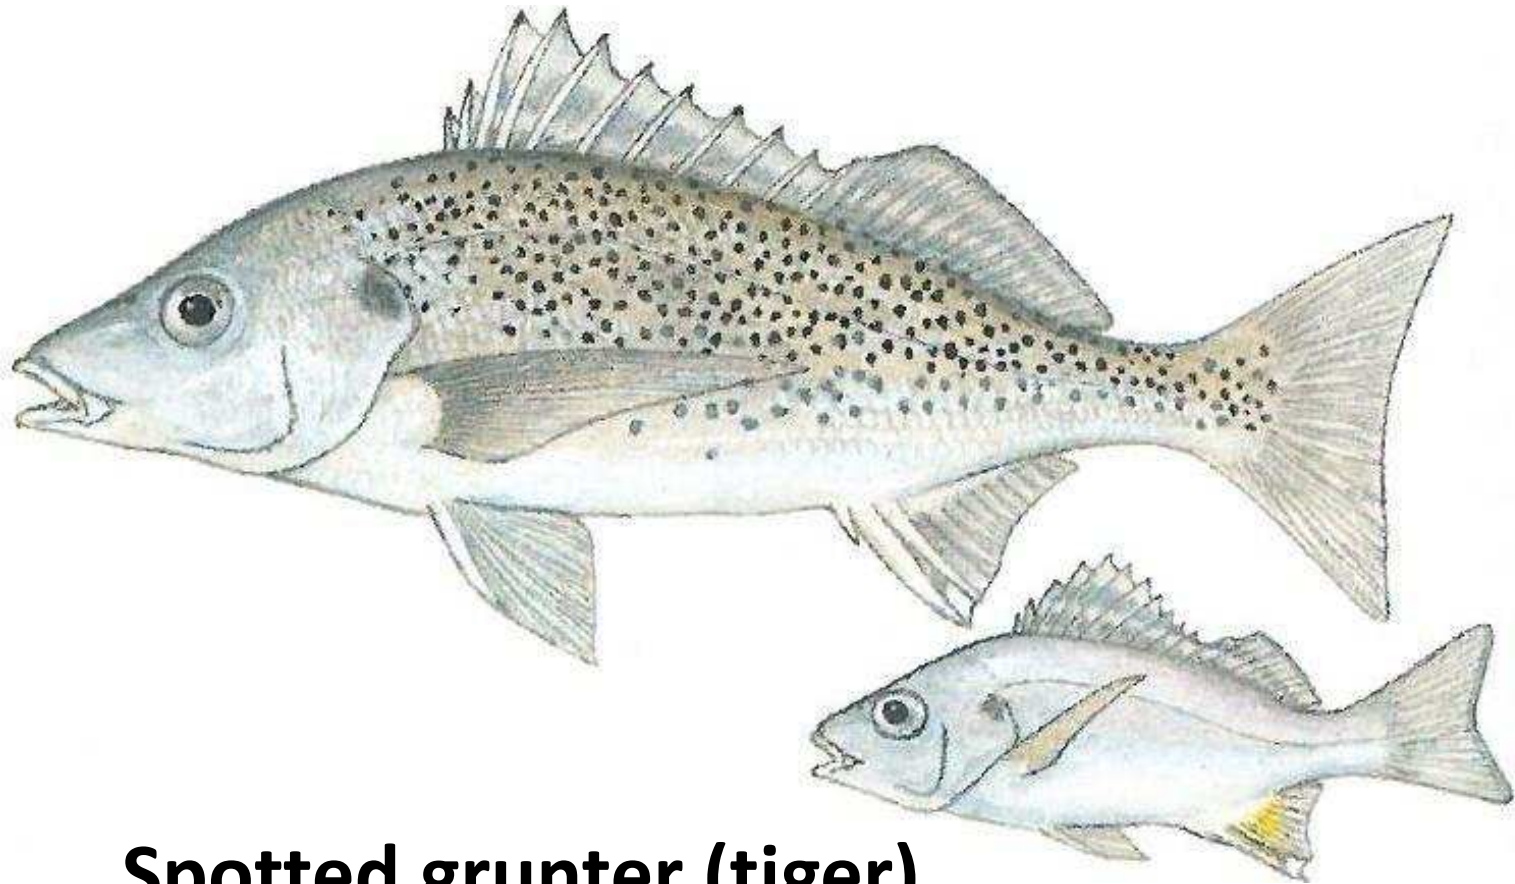

Southern pompano

Trachinotus africanus

Minimum size - none

Bag limit - 5

agriculture,
forestry & fisheries

Department:
Agriculture, Forestry and Fisheries
REPUBLIC OF SOUTH AFRICA

Spotted grunter (tiger)

Pomadasys commersonii