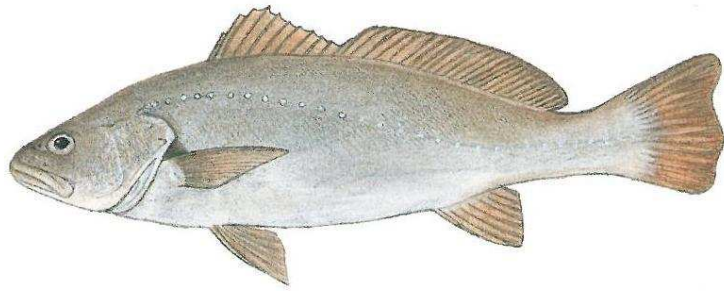

Dusky Kob

Silver Kob

Squaretail Kob

Snapper Kob

**Kob caught from a boat at sea
[The province of KwaZulu Natal]**

Argyrosomus spp.

Minimum size – 40 cm

Bag limit – 5 but may only land or be in possession of one kob >
110 cm per day

agriculture,
forestry & fisheries

Department:
Agriculture, Forestry and Fisheries
REPUBLIC OF SOUTH AFRICA

Dusky Kob

Silver Kob

Squaretail Kob

Snapper Kob

**Kob caught in estuaries & from the shore
[East of Cape Agulhas only]**