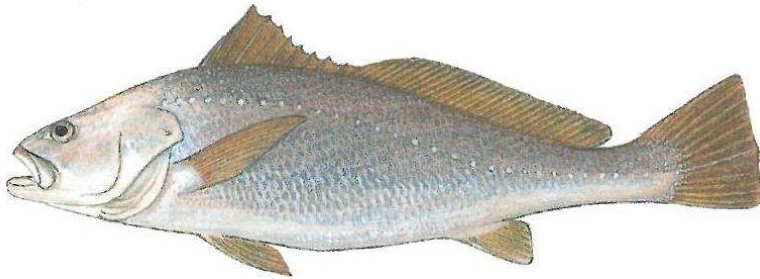

Dusky Kob

Silver Kob

Squaretail Kob

Snapper Kob

**Kob caught from a boat at sea
[The province of KwaZulu Natal]**

Argyrosomus spp.

Minimum size – 40 cm

Bag limit – 5 but may only land or be in possession of one kob >
110 cm per day

agriculture,
forestry & fisheries

Department:
Agriculture, Forestry and Fisheries
REPUBLIC OF SOUTH AFRICA

Dusky Kob

Silver Kob

Squaretail Kob

Snapper Kob

**Kob caught in estuaries & from the shore
[East of Cape Agulhas only]**

Argyrosomus spp.

Minimum size – 60 cm

Bag limit – 1

agriculture,
forestry & fisheries

Department:
Agriculture, Forestry and Fisheries
REPUBLIC OF SOUTH AFRICA

Dusky Kob

Silver Kob

Squaretail Kob