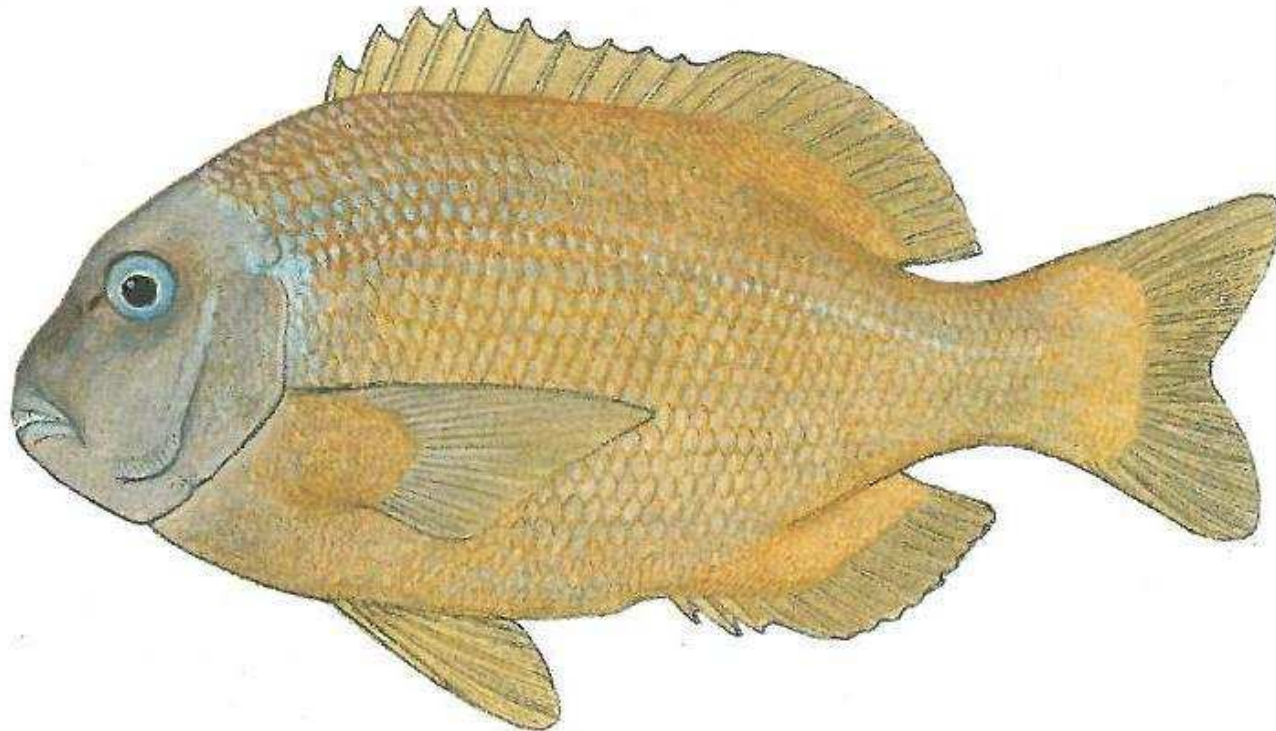

John Brown

Gymnocrotaphus curvidens

Minimum size – none

Bag limit - 5

agriculture,
forestry & fisheries

Department:
Agriculture, Forestry and Fisheries
REPUBLIC OF SOUTH AFRICA