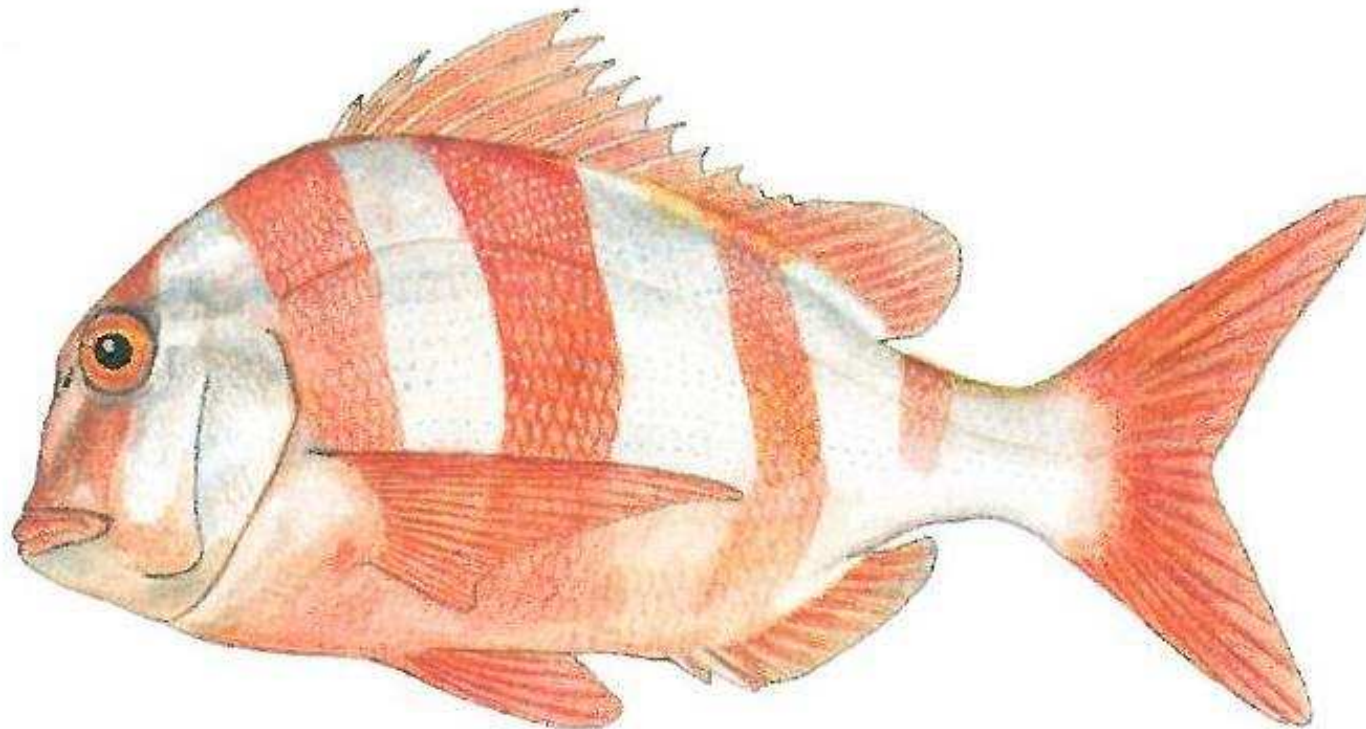

Elf (shad)

Pomatomus saltatrix

Minimum size – 30 cm

Bag limit - 4

agriculture,
forestry & fisheries

Department:
Agriculture, Forestry and Fisheries
REPUBLIC OF SOUTH AFRICA

Englishman

Chrysolephus anglicus