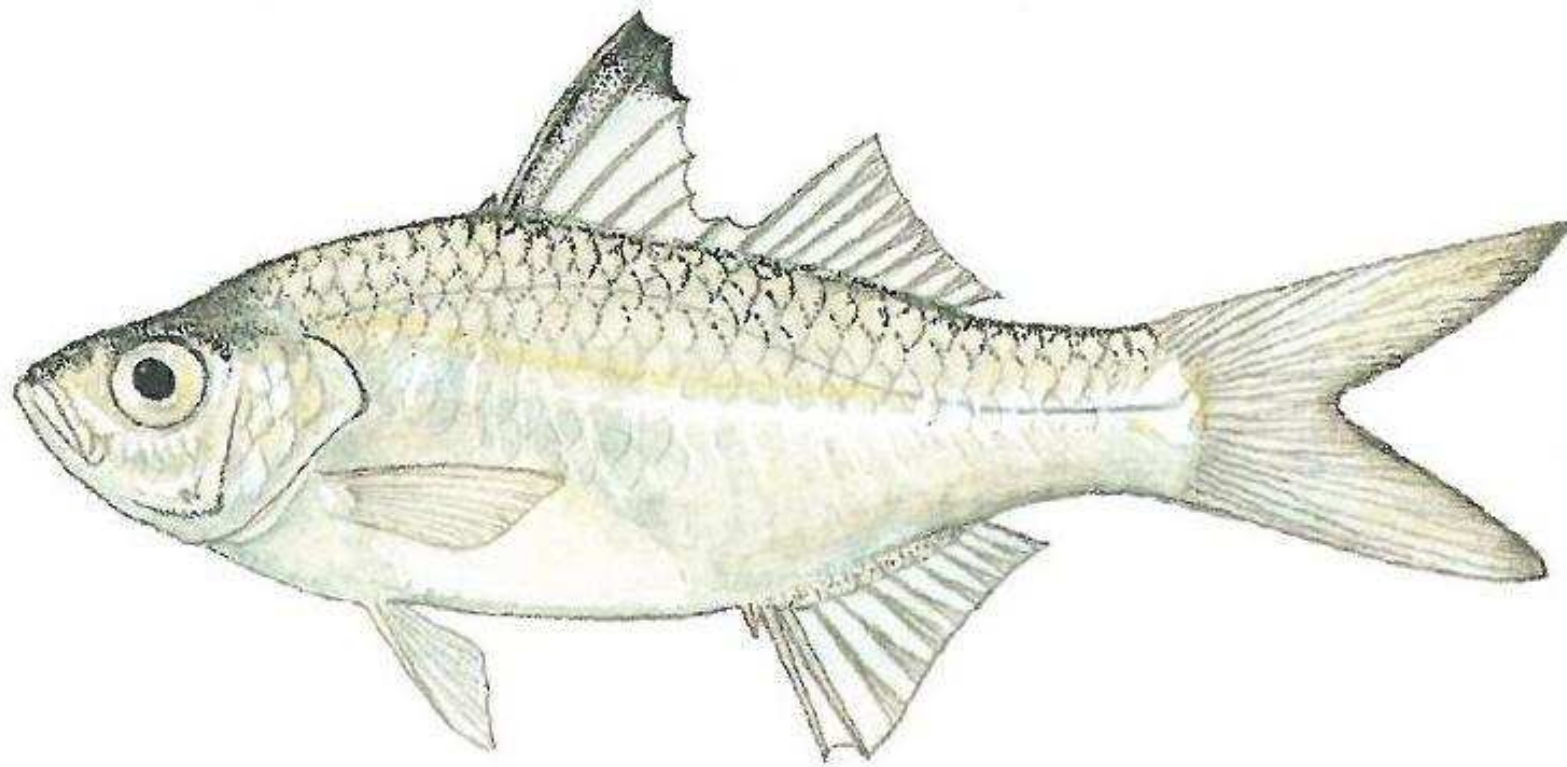

Glassies

Family Ambassidae

Minimum size - none

Bag limit - none

agriculture,
forestry & fisheries

Department:
Agriculture, Forestry and Fisheries
REPUBLIC OF SOUTH AFRICA