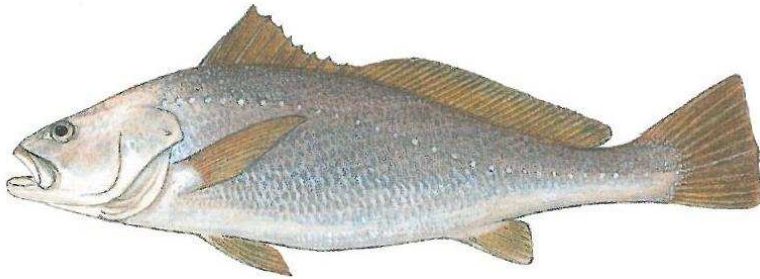

Minimum size - none

Bag limit - 1

agriculture,
forestry & fisheries

Department:
Agriculture, Forestry and Fisheries
REPUBLIC OF SOUTH AFRICA

King mackerel

Scomberomorus commerson

Minimum size - none

Bag limit - 10

agriculture,
forestry & fisheries

Department:
Agriculture, Forestry and Fisheries
REPUBLIC OF SOUTH AFRICA

Dusky Kob

Silver Kob

Squaretail Kob

Snapper Kob

**Kob caught from a boat at sea
[Cape Agulhas to Umtamvuna River]**