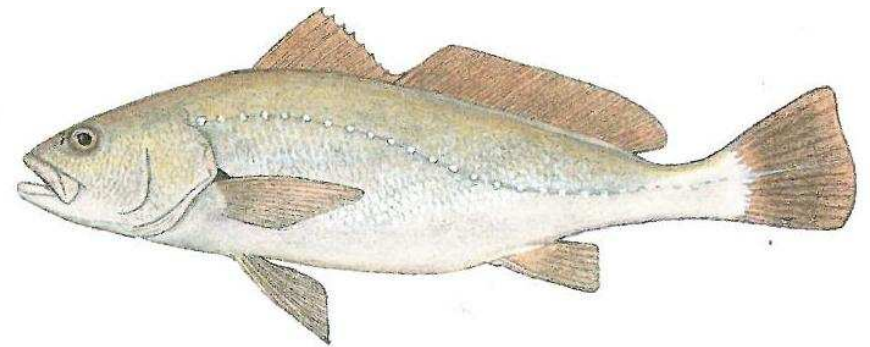

agriculture,
forestry & fisheries

Department:
Agriculture, Forestry and Fisheries
REPUBLIC OF SOUTH AFRICA

Dusky Kob

Silver Kob

Squaretail Kob

Snapper Kob

**Kob caught in estuaries & from the shore
[East of Cape Agulhas only]**

Argyrosomus spp.

Minimum size – 60 cm

Bag limit – 1

agriculture,
forestry & fisheries

Department:
Agriculture, Forestry and Fisheries
REPUBLIC OF SOUTH AFRICA

Dusky Kob

Silver Kob

Squaretail Kob