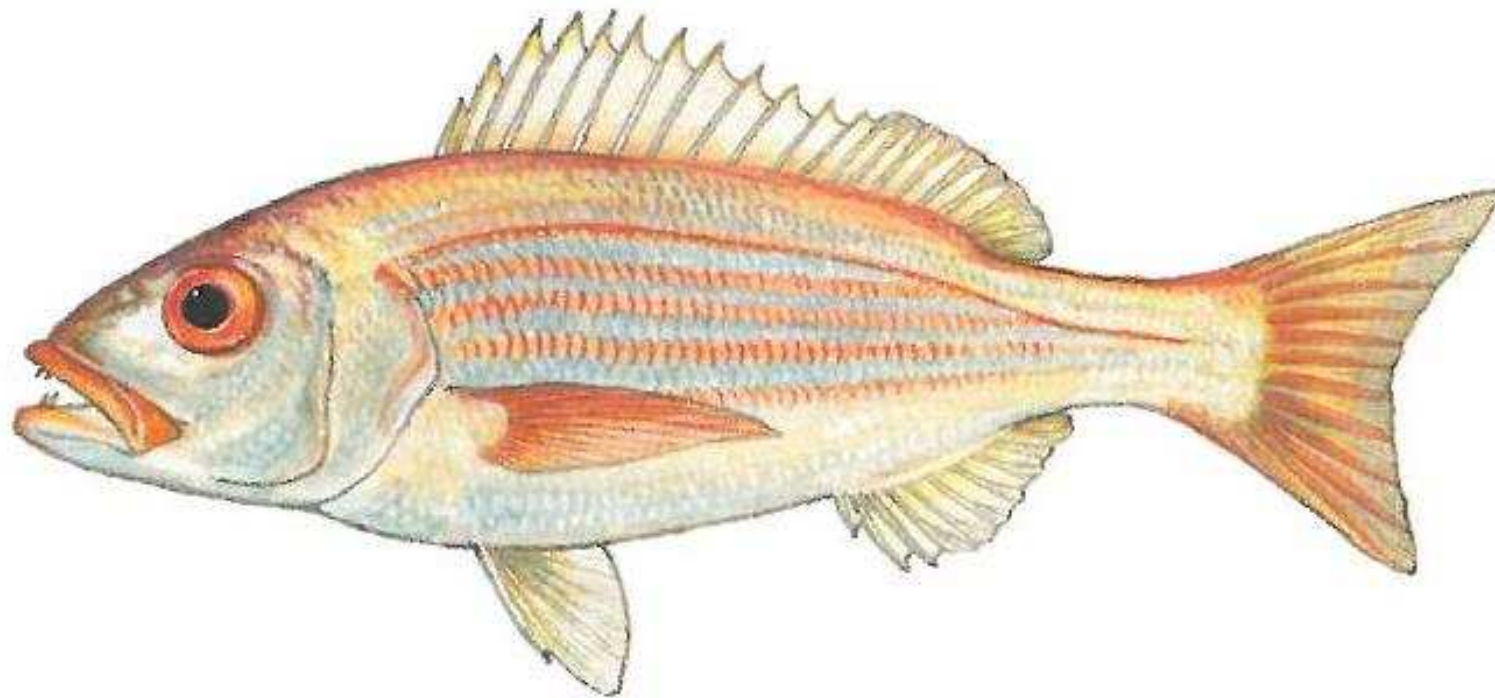

agriculture,
forestry & fisheries

Department:
Agriculture, Forestry and Fisheries
REPUBLIC OF SOUTH AFRICA

Cape stumpnose

Rhabdosargus holubi

Minimum size – 20 cm

Bag limit - 5

agriculture,
forestry & fisheries

Department:
Agriculture, Forestry and Fisheries
REPUBLIC OF SOUTH AFRICA

Carpenter (silverfish)

Argyrozona argyrozona

Minimum size – 35 cm

Bag limit - 4

agriculture,
forestry & fisheries

Department:
Agriculture, Forestry and Fisheries
REPUBLIC OF SOUTH AFRICA