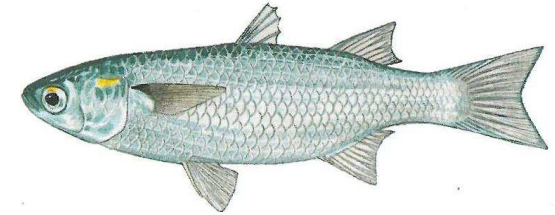

Large-spot pompano

Trachinotus botla

Minimum size - none

Bag limit - 5

agriculture,
forestry & fisheries

Department:
Agriculture, Forestry and Fisheries
REPUBLIC OF SOUTH AFRICA

Leopard cat shark

Poroderma pantherinum

Minimum size - none

Bag limit - 1

agriculture,
forestry & fisheries

Department:
Agriculture, Forestry and Fisheries
REPUBLIC OF SOUTH AFRICA

Bluetail mullet

Flathead mullet

Longarm mullet

Fringellip mullet

Large-scale mullet

Southern mullet

Mullets/harders

Family Mugilidae

Minimum size – none

Bag limit – 50

agriculture,
forestry & fisheries

Department:
Agriculture, Forestry and Fisheries
REPUBLIC OF SOUTH AFRICA