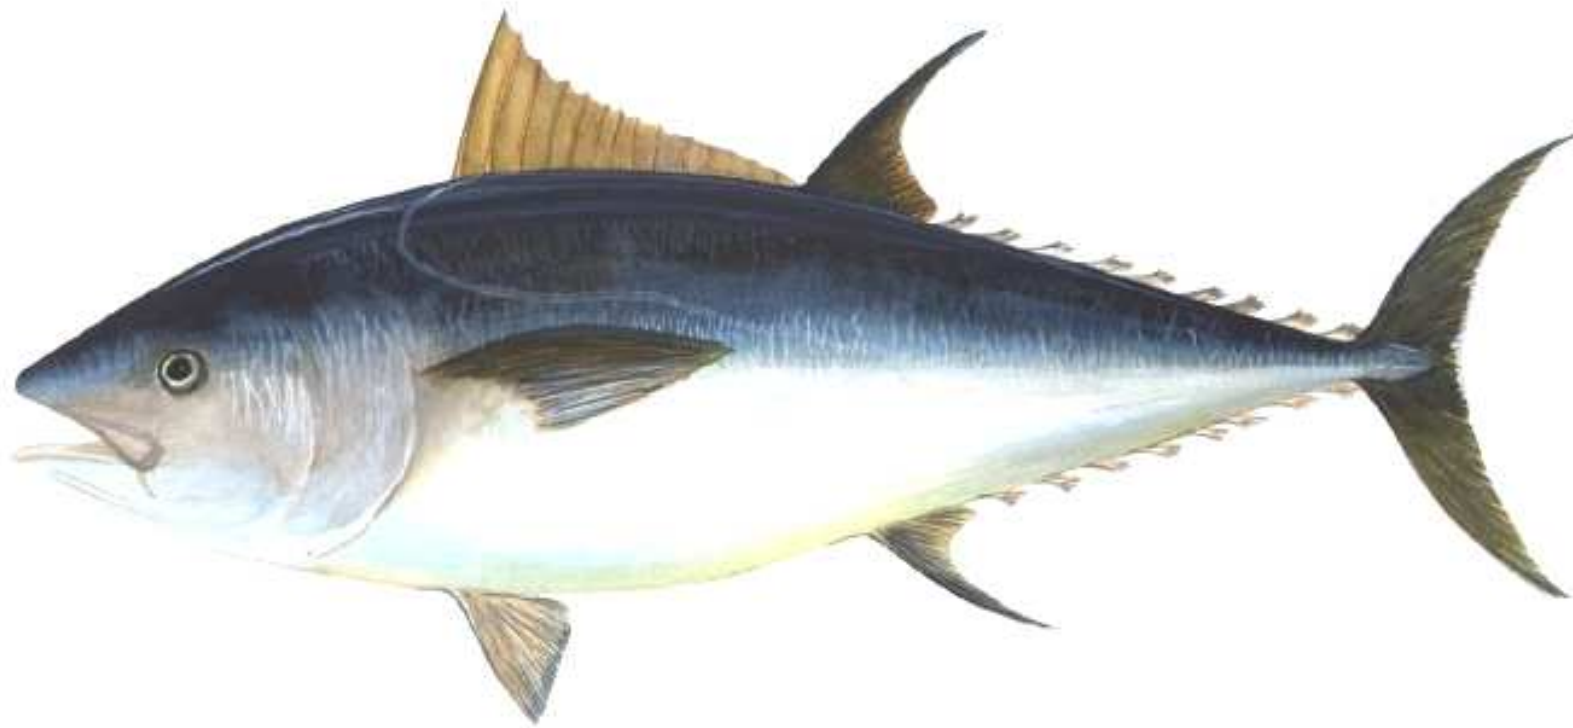

Bluefin tuna

Thunnus thynnus

Minimum size – 6.4 kg

Bag limit - 10

agriculture,
forestry & fisheries

Department:
Agriculture, Forestry and Fisheries
REPUBLIC OF SOUTH AFRICA