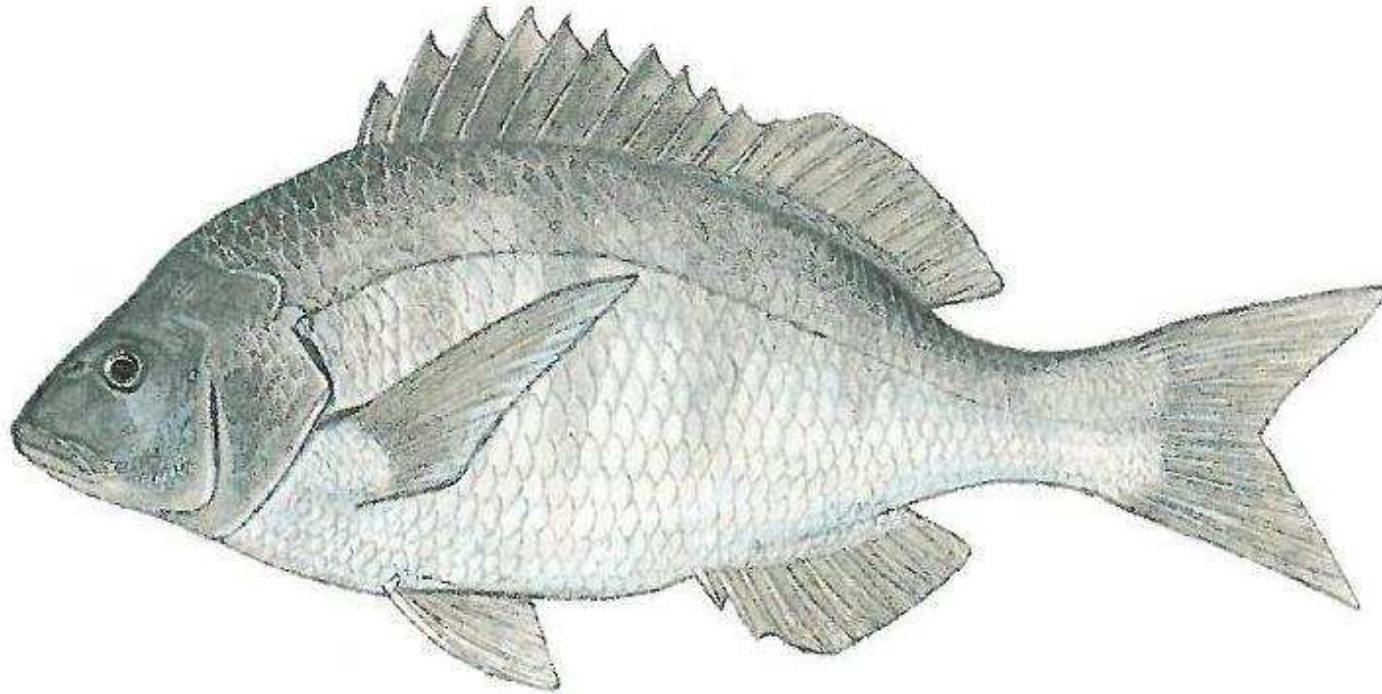

West coast steenbras

Lithognathus aureti

Minimum size - 60 cm

Bag limit - 1

agriculture,
forestry & fisheries

Department:
Agriculture, Forestry and Fisheries
REPUBLIC OF SOUTH AFRICA