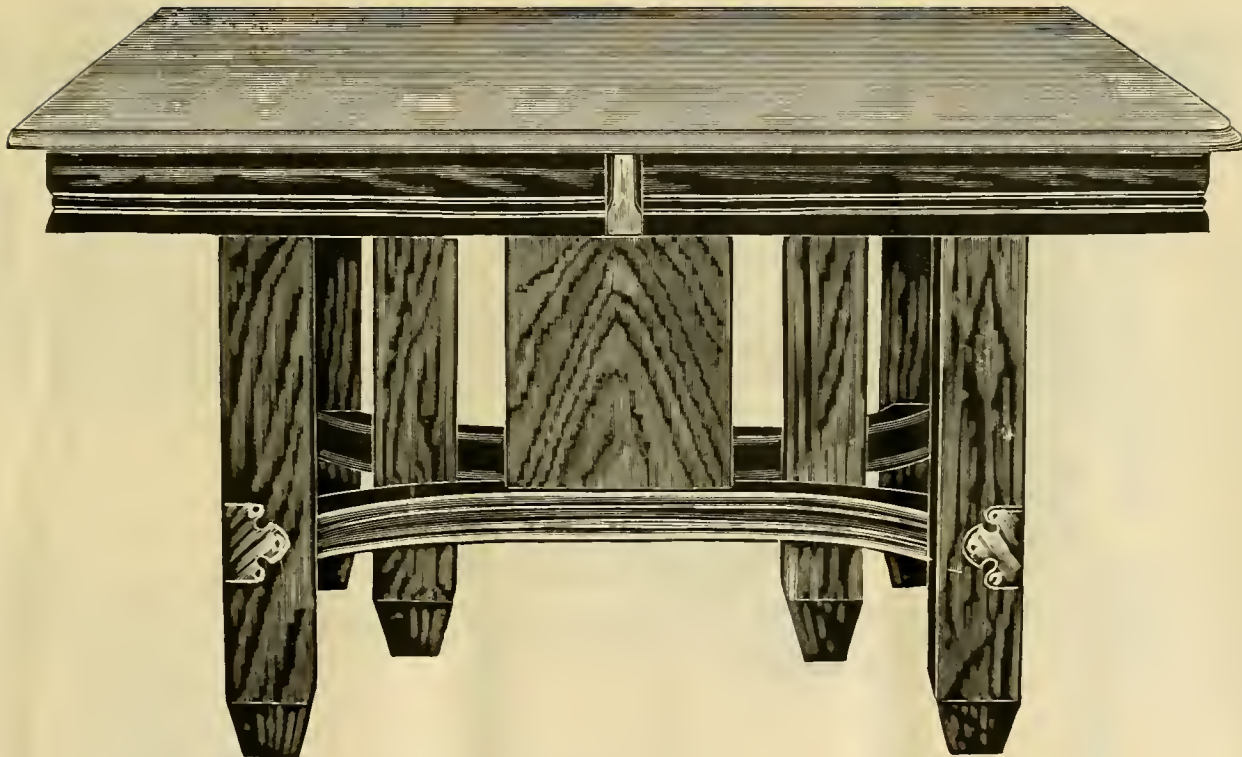

No. 231. Size of Top, 4 ft. x 4 ft.

ANTIQUÉ OR 16TH CENTURY FINISH. OXIDIZED TRIMMINGS..... .Price, per Foot, $1.50

MADE FROM 8 TO 16 FEET LONG.

TERMS, NET, 30 DAYS. NO DISCOUNT FROM ABOVE PRICE.