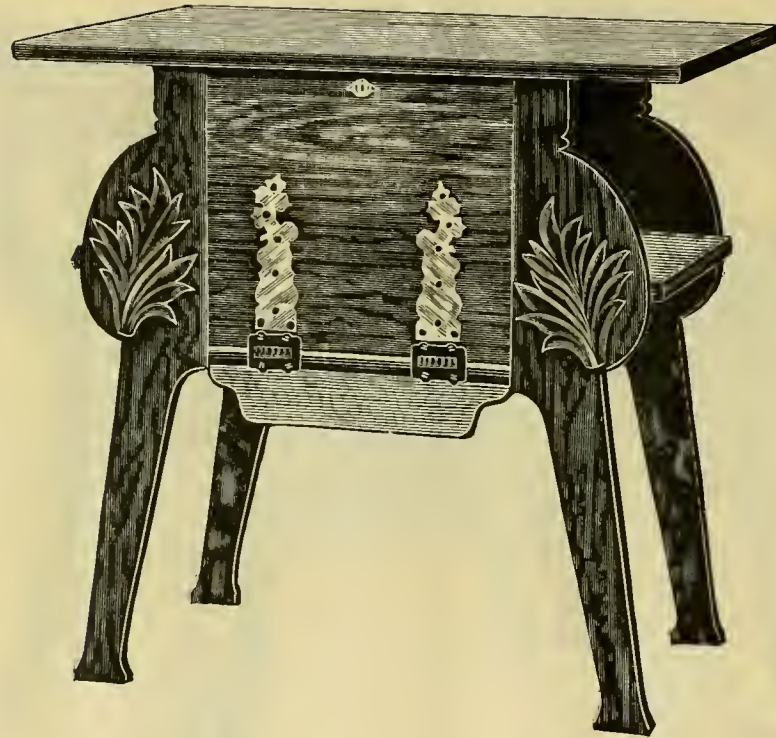

No. 485. Size, 22 x 30.

OAK, ANTIQUE OR 16TH CENTURY, POLISH FINISH. OXIDIZED TRIMMINGS... ..Price, $7.75

TERMS, NET, 30 DAYS. NO DISCOUNT FROM ABOVE PRICE.