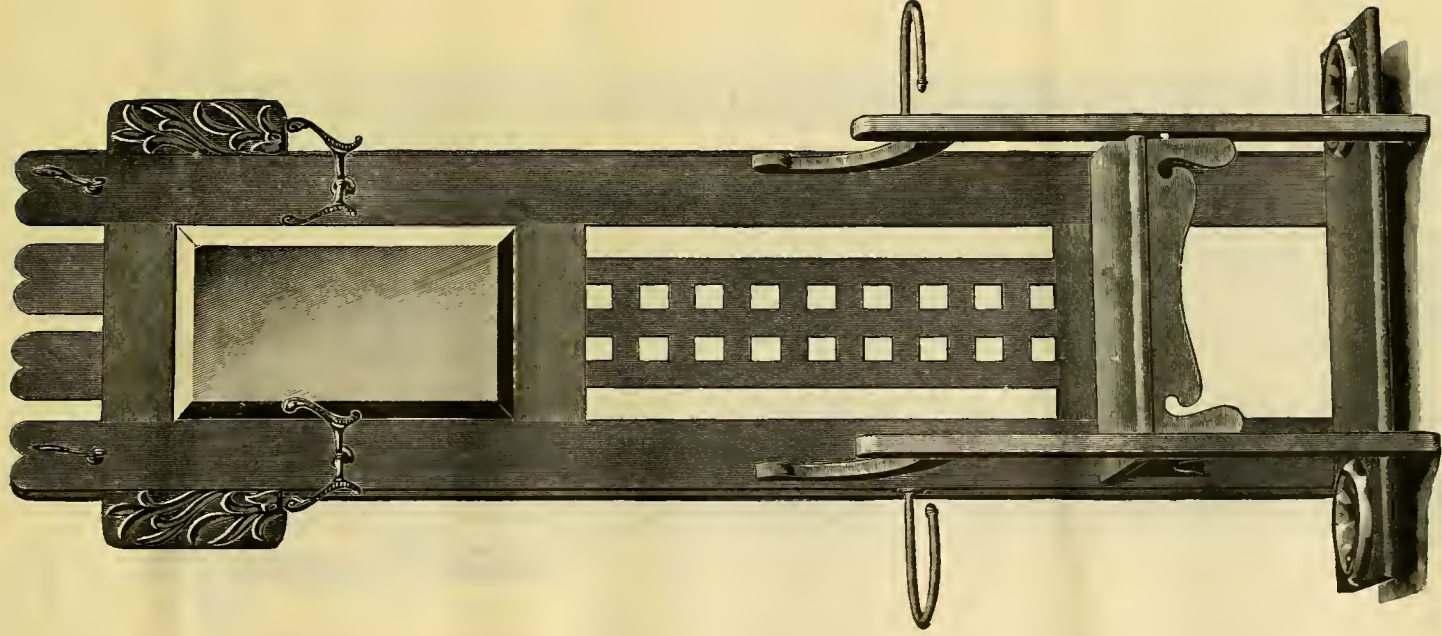

No. 320. Antique or 16th Century Finish. 6 ft. 6 in. x 2 ft. 8 in. Glass 12 x 20. German Bevel.
Price, $8.50

TERMS, NET, 30 DAYS. NO DISCOUNT FROM ABOVE PRICE.