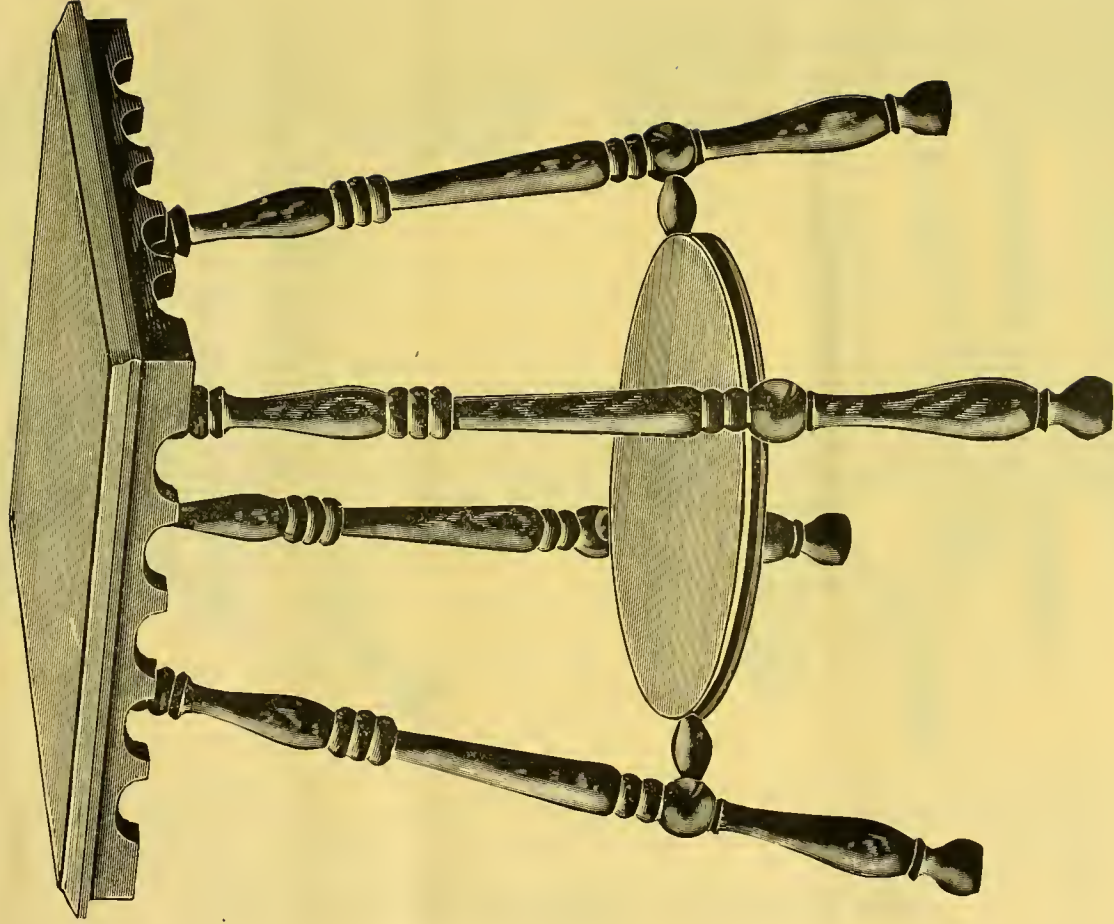

<http://www.archive.org/details/catalog1891repo>

No. 475. Size, 20 x 20.

IMITATION MAHOGANY, IMITATION WALNUT, ANTIQUE AND 16TH CENTURY
FINISH.

Price..... \$1.50.

TERMS, NET, 30 DAYS.

NO DISCOUNT FROM ABOVE PRICE.