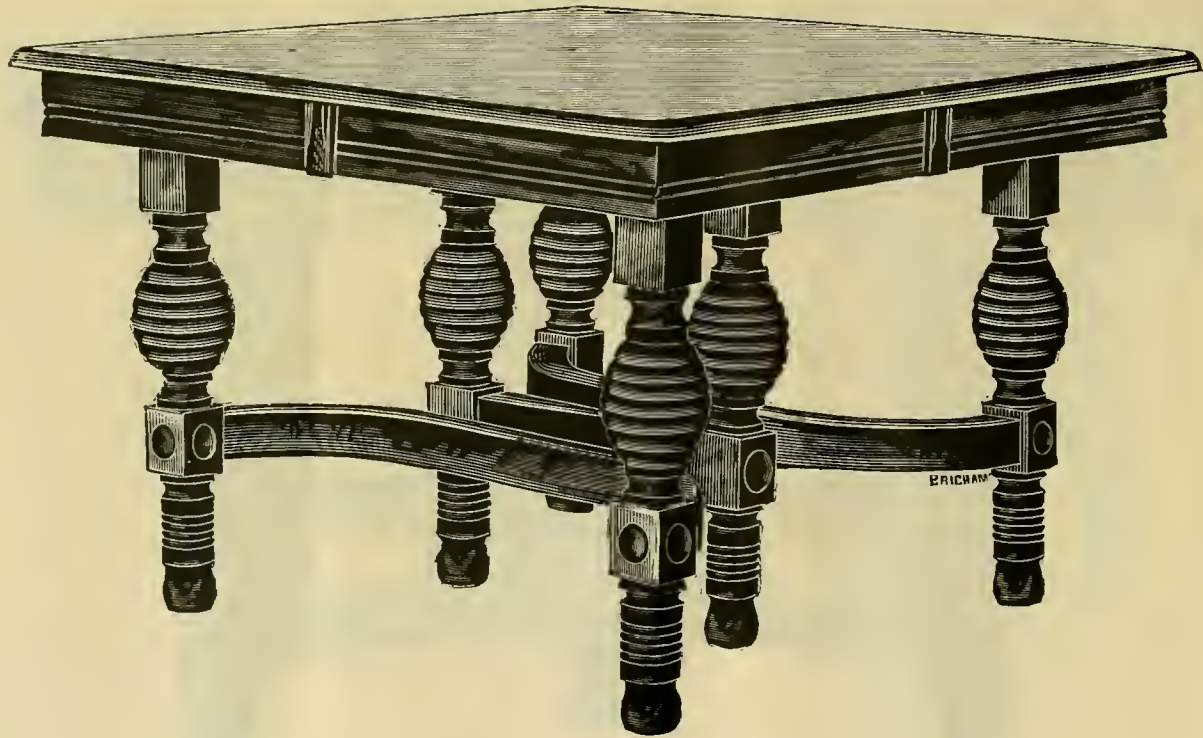

No. 234. Size of Top, 4 ft. x 4 ft.

OAK, ANTIQUE OR 16TH CENTURY FINISH.....Price, per foot, $1.25

TERMS, NET, 30 DAYS. NO DISCOUNT FROM ABOVE PRICE.