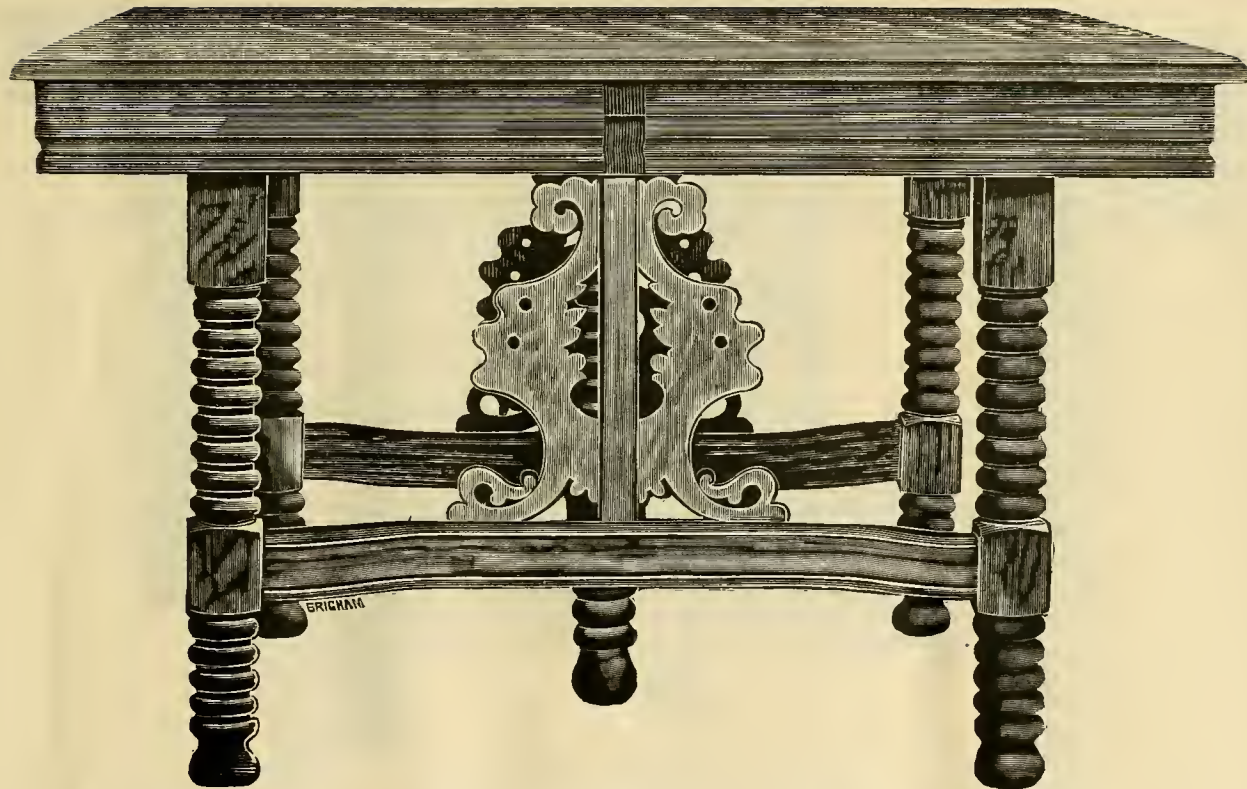

No. 217. Size of Top, 3 ft. 6 x 3 ft. 6.

OAK, ANTIQUE OR 16TH CENTURY FINISH.....	Price, per foot, $1.00
WALNUT	“ “ 1.00

MADE FROM 8 TO 16 FEET LONG.

TERMS, NET, 30 DAYS. NO DISCOUNT FROM ABOVE PRICES.