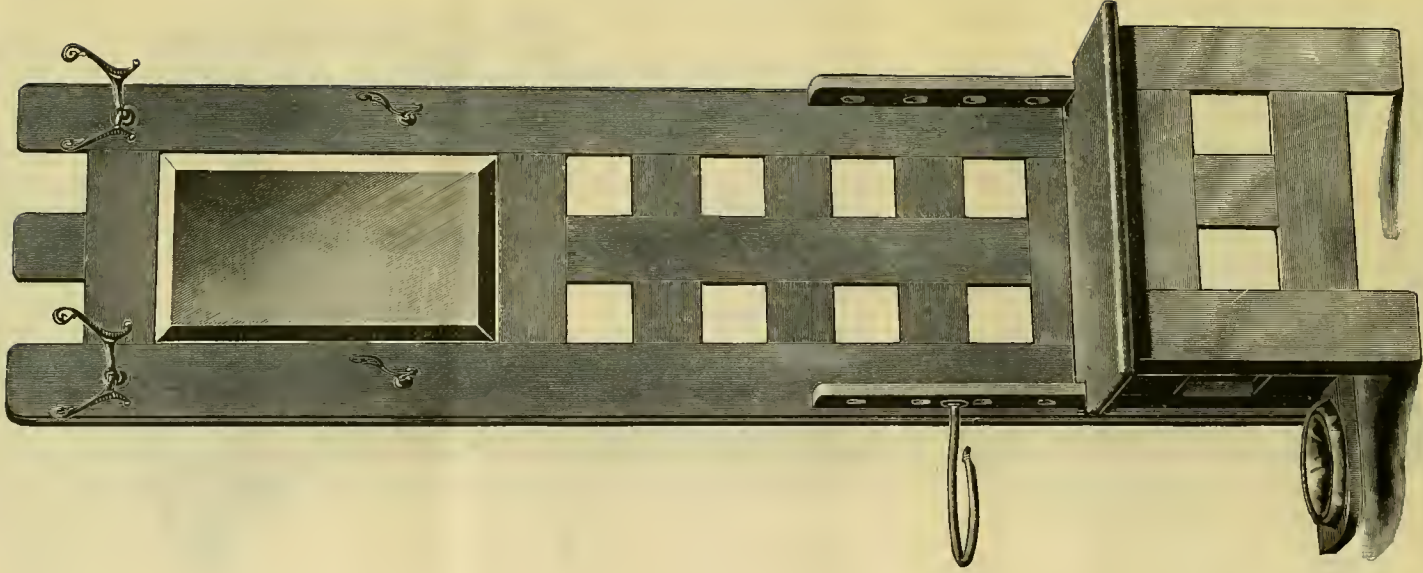

No. 318. Antique or 16th Century Finish. 6 ft. 6 in. x 2 ft. 6 in. Glass, 12 x 20 inches. German Bevel.....
TERMS, NET, 30 DAYS. NO DISCOUNT FROM ABOVE PRICE. Price, $7.75