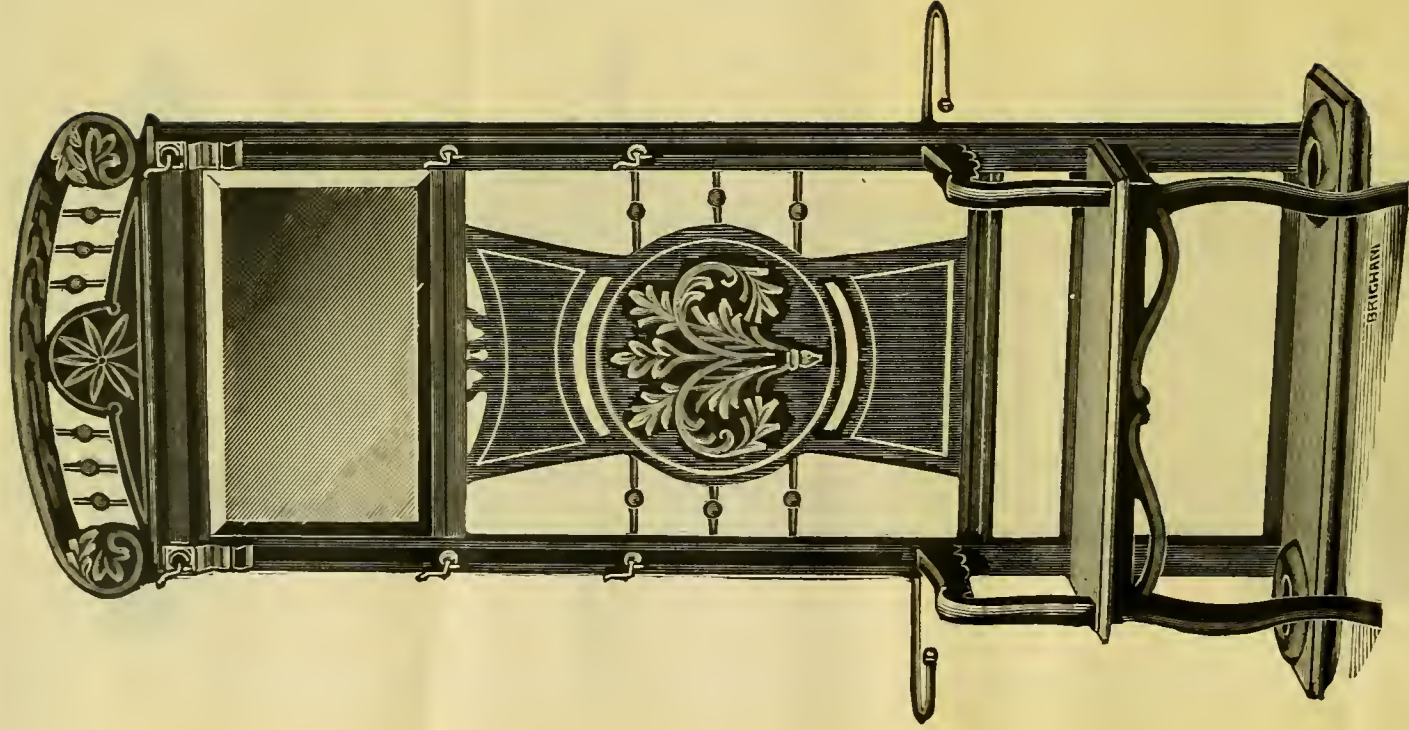

No. 285. Walnut and Oak. Antique or 16th Century Finish. Size of Rack, 6 ft.

8 in. x 3 ft. 8 in. Size of Glass, 14 x 24. German Bevel.....Price, $9.00

TERMS, NET, 30 DAYS. NO DISCOUNT FROM ABOVE PRICE.