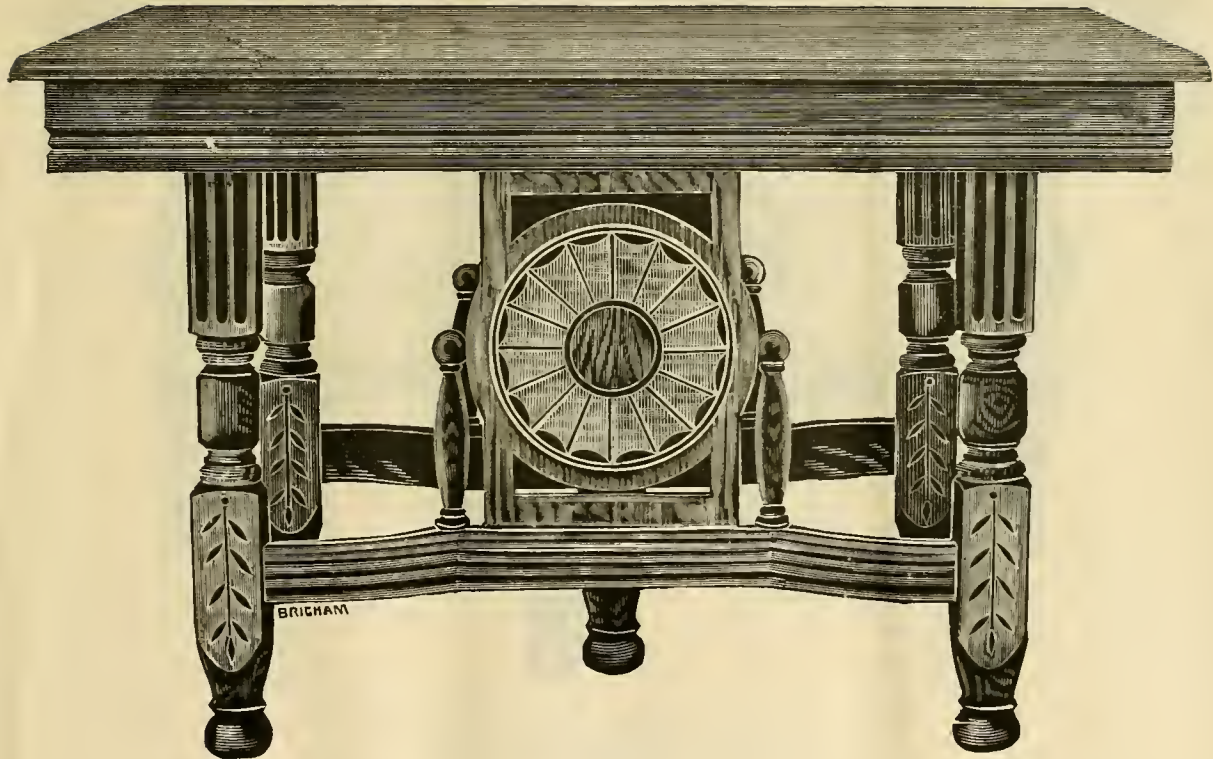

No. 225. Size of Top, 3 ft. 6 in. x 3 ft. 6 in.

OAK, ANTIQUE OR 16TH CENTURY FINISH.....Price, per foot, $1.25

MADE FROM 8 TO 16 FEET LONG.

TERMS, NET, 30 DAYS. NO DISCOUNT FROM ABOVE PRICE.