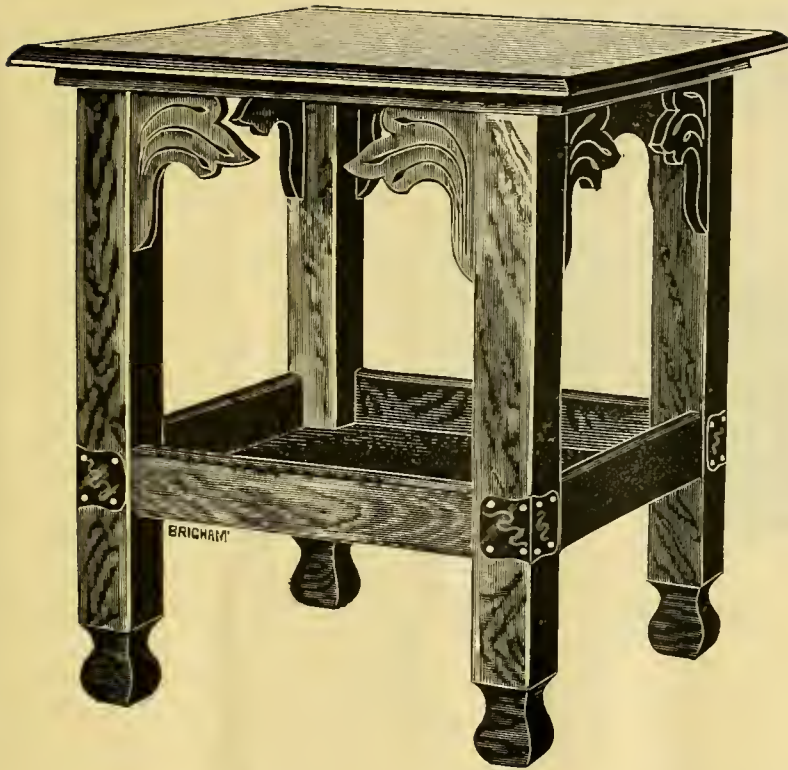

No. 488. Size, 24 x 24.

OAK, ANTIQUE OR 16TH CENTURY FINISH. OXIDIZED TRIMMINGS.

Price.....$5.25