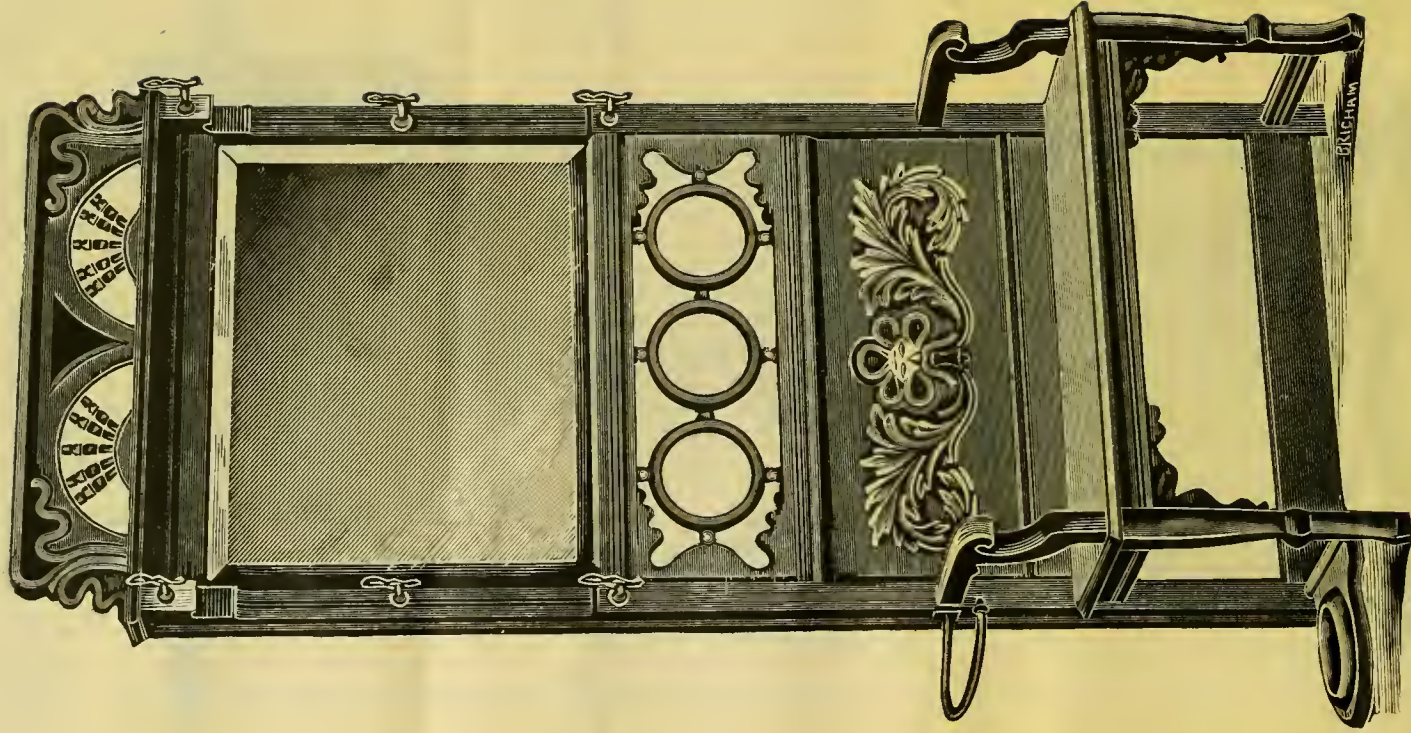

No. 281. Oak, Antique or 18th Century. Size of Rack, 7 ft. x 3 ft. 6 in. Size

of Glass, 24 x 30, German Bevel; three 6 x 6, French Bevel... ..Price, $18.50

TERMS, NET, 30 DAYS. NO DISCOUNT FROM ABOVE PRICE.