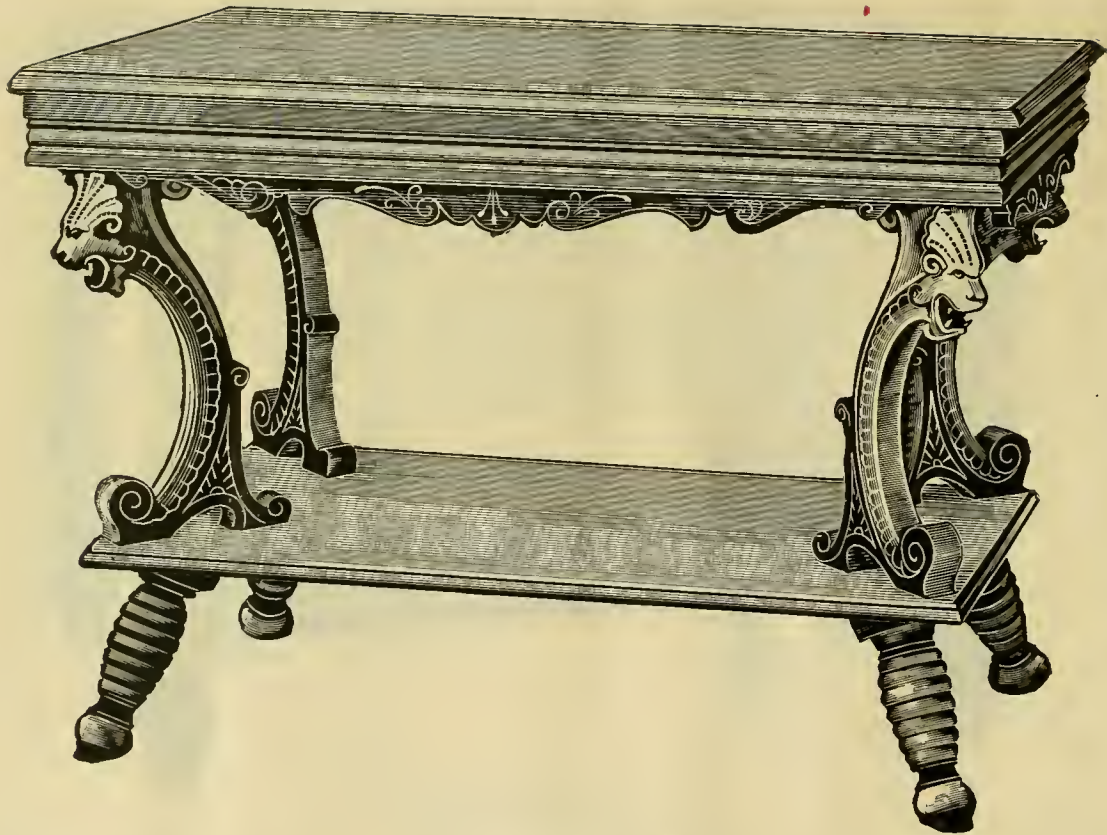

No. 463. Size, 25 x 40.

OAK OR 16TH CENTURY, POLISH FINISH.....Price, $12.00

TERMS, NET, 30 DAYS. NO DISCOUNT FROM ABOVE PRICE.