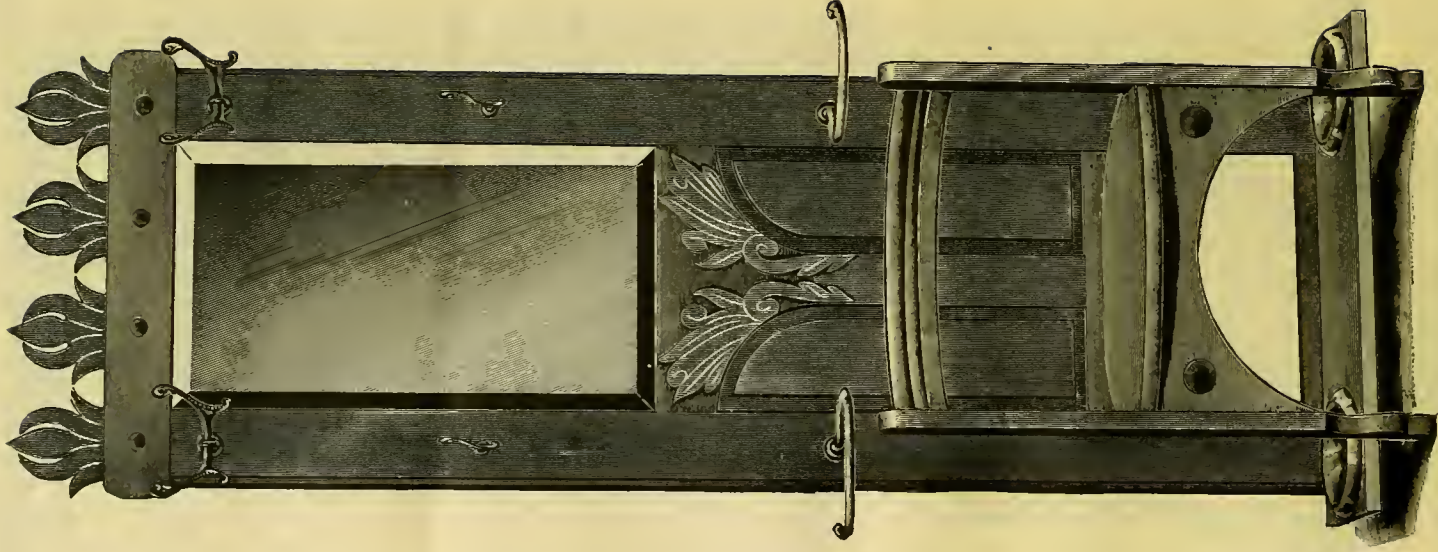

No. 316. Antique or 16th Century Finish. 6 ft. 6 in. x 2 ft. 6 in. Glass
14 x 24 inches. German Bevel.....Price, $10.75
TERMS, NET, 30 DAYS. NO DISCOUNT FROM ABOVE PRICE.