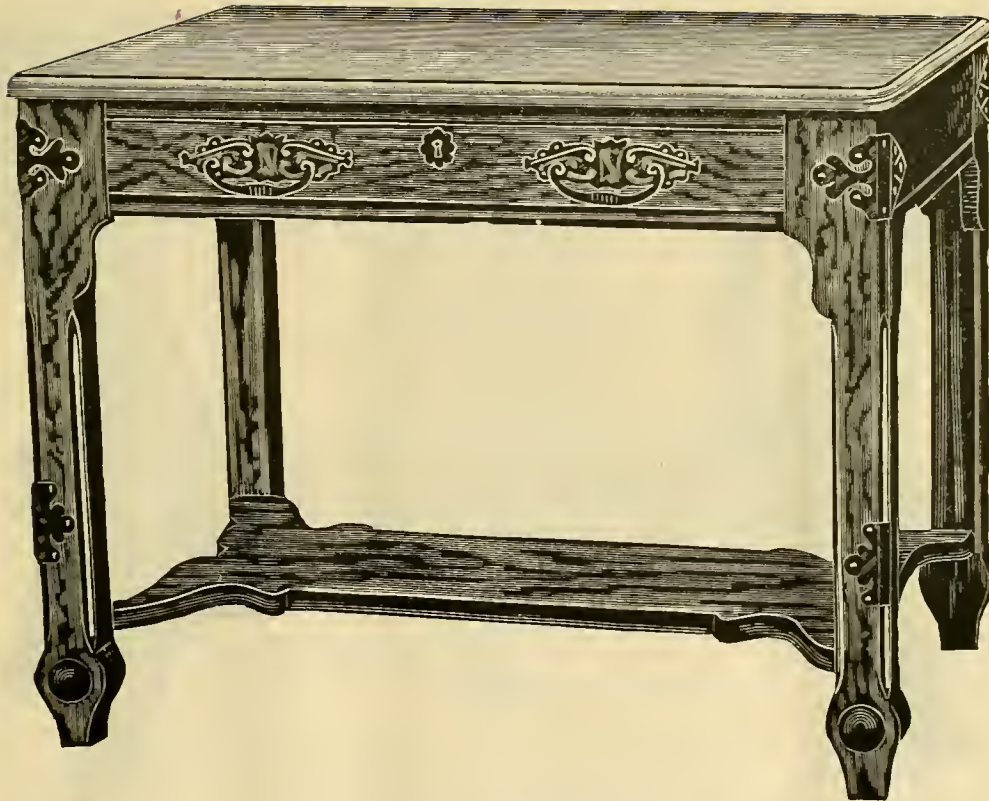

No. 483. 24 x 36 inches.

OAK, ANTIQUE OR 16TH CENTURY FINISH, OXIDIZED TRIMMINGS.....Price, $8.50

TERMS, NET, 30 DAYS. NO DISCOUNT FROM ABOVE PRICE.