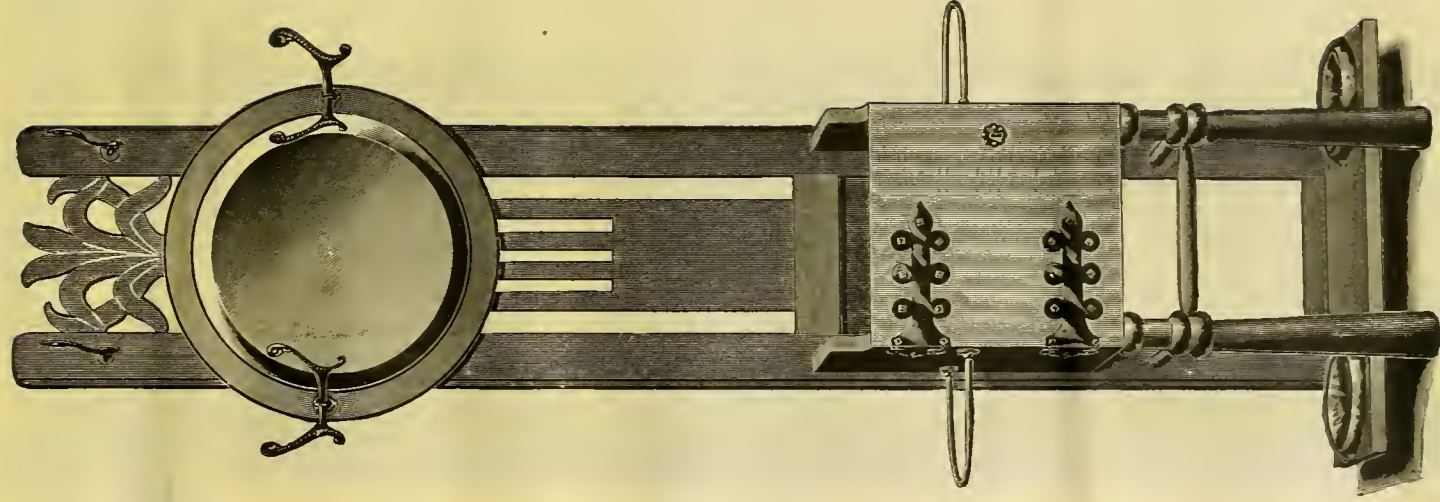

No. 317. Antique or 16th Century Finish. 6 ft. 6 in. x 2 ft. 4 in. Glass, 16 inches
Circle Frame. Price, $10.50

TERMS, NET, 30 DAYS. NO DISCOUNT FROM ABOVE PRICE.