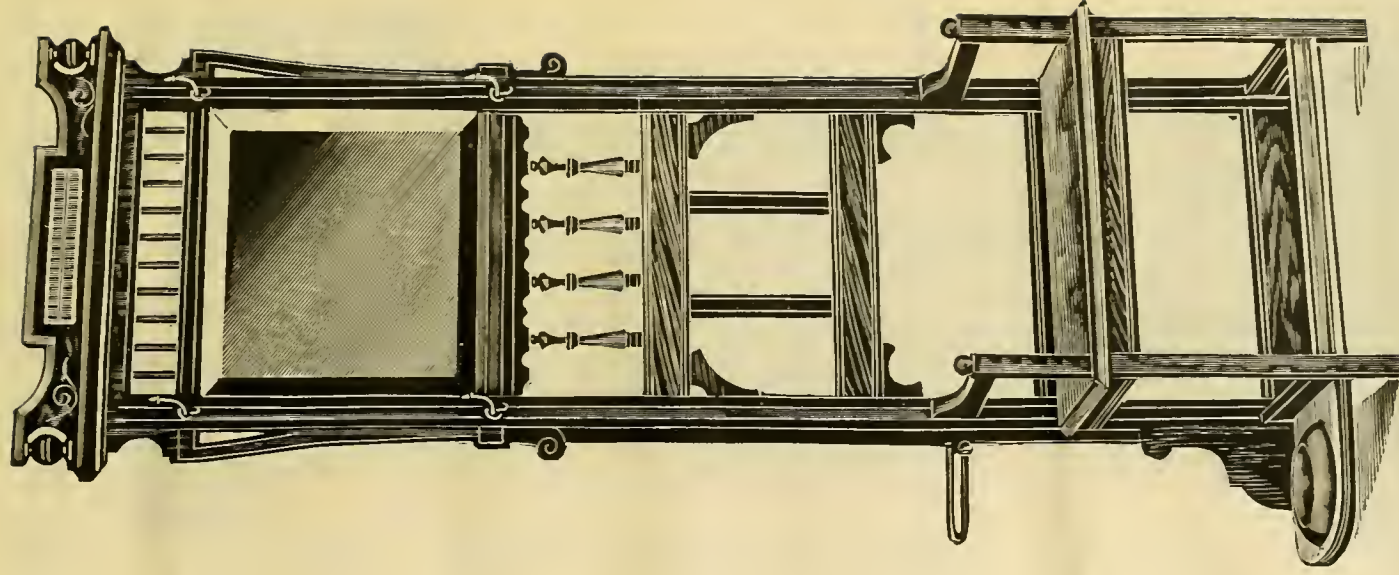

No. 289. Walnut and Oak, Antique or 16th Century Finish. Size of Back, 7 ft.
x 3 ft. Size of Glass, 12 x 20. German Bevel..... Price, $7.50
TERMS, NET, 30 DAYS. NO DISCOUNT FROM ABOVE PRICE.