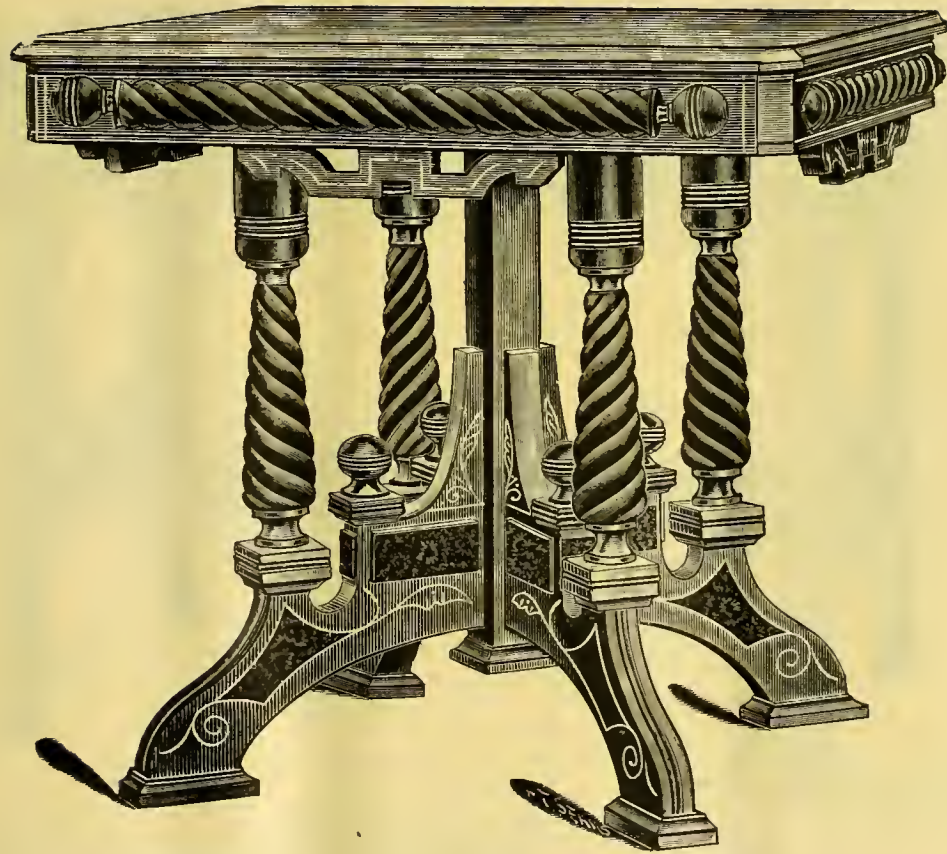

No. 189. 22 x 30.

OAK, ANTIQUE OR 16TH CENTURY, POLISH FINISH.....Price, \$5.75

TERMS, NET, 30 DAYS. NO DISCOUNT FROM ABOVE PRICE.

No. 173. 23 x 36.

WALNUT, WINDSOR CLOTH TOP, LIBRARY TABLE, VENEERED, POLISH FINISH.....Price, \$7.50