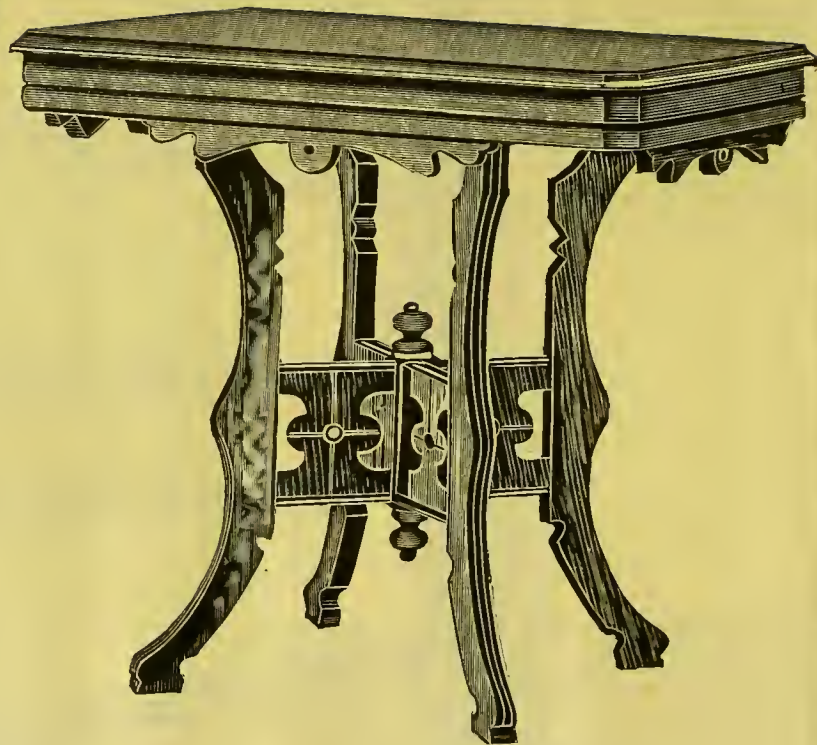

No. 449. Size, 20 x 28.

WALNUT, ANTIQUE AND 16TH CENTURY FINISH.

Price.....Walnut.....$2.25

“ Antique or 16th Century. 1.75

TERMS, NET, 30 DAYS. NO DISCOUNT FROM ABOVE PRICES.