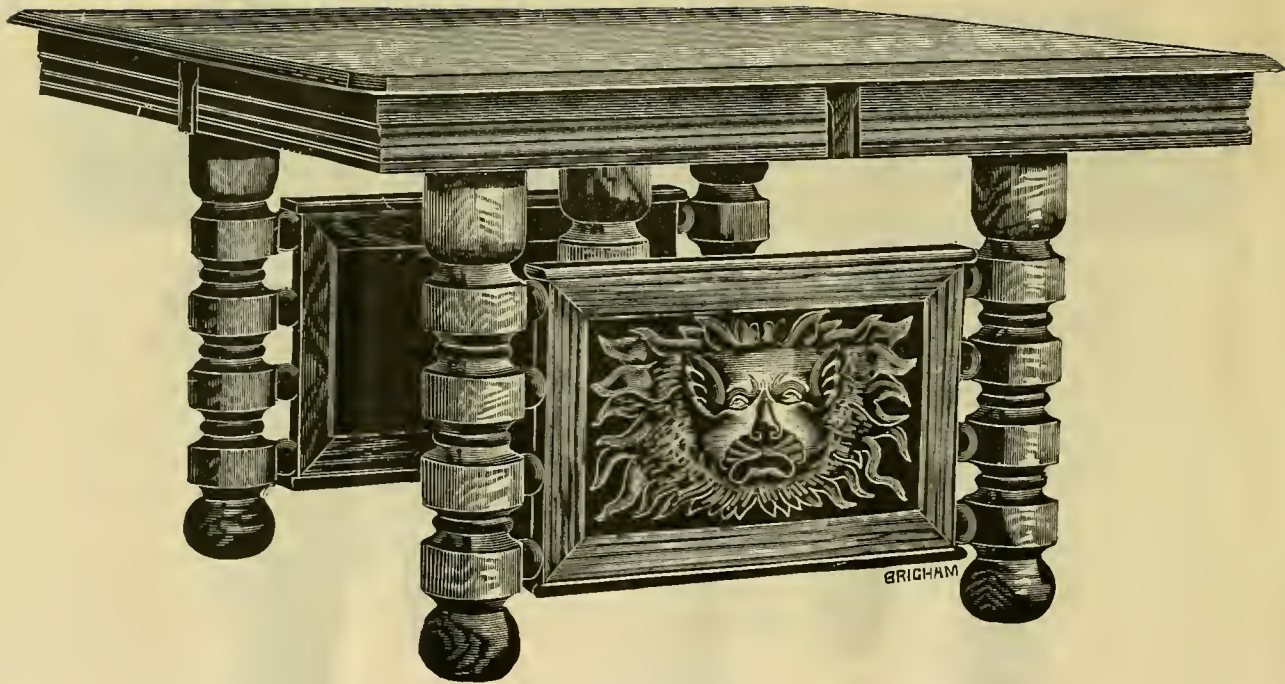

MADE FROM 8 TO 16 FEET LONG.

TERMS, NET, 30 DAYS. NO DISCOUNT FROM ABOVE PRICE.

No. 223. Size of Top, 4 ft. x 4 ft.

OAK, ANTIQUE OR 16TH CENTURY FINISH..... Price, per Foot, \$2.50

MADE FROM 10 TO 16 FEET LONG.