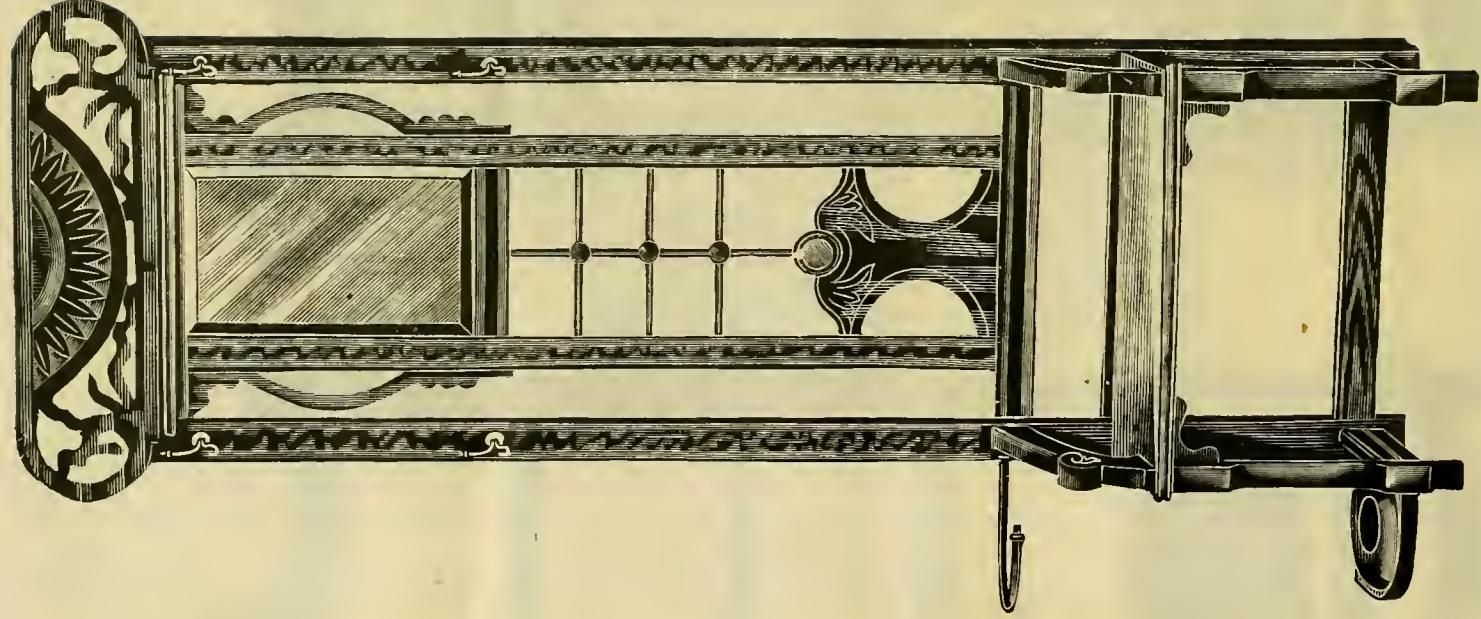

No 294. Walnut and Oak, Antique or 16th Century Finish. Size of Rack, 7 ft. x 2 ft.
6 inches. Size of Glass, 12 x 20, German Bevel. . . . . Price, $7.00
TERMS, NET, 30 DAYS. NO DISCOUNT FROM ABOVE PRICE.