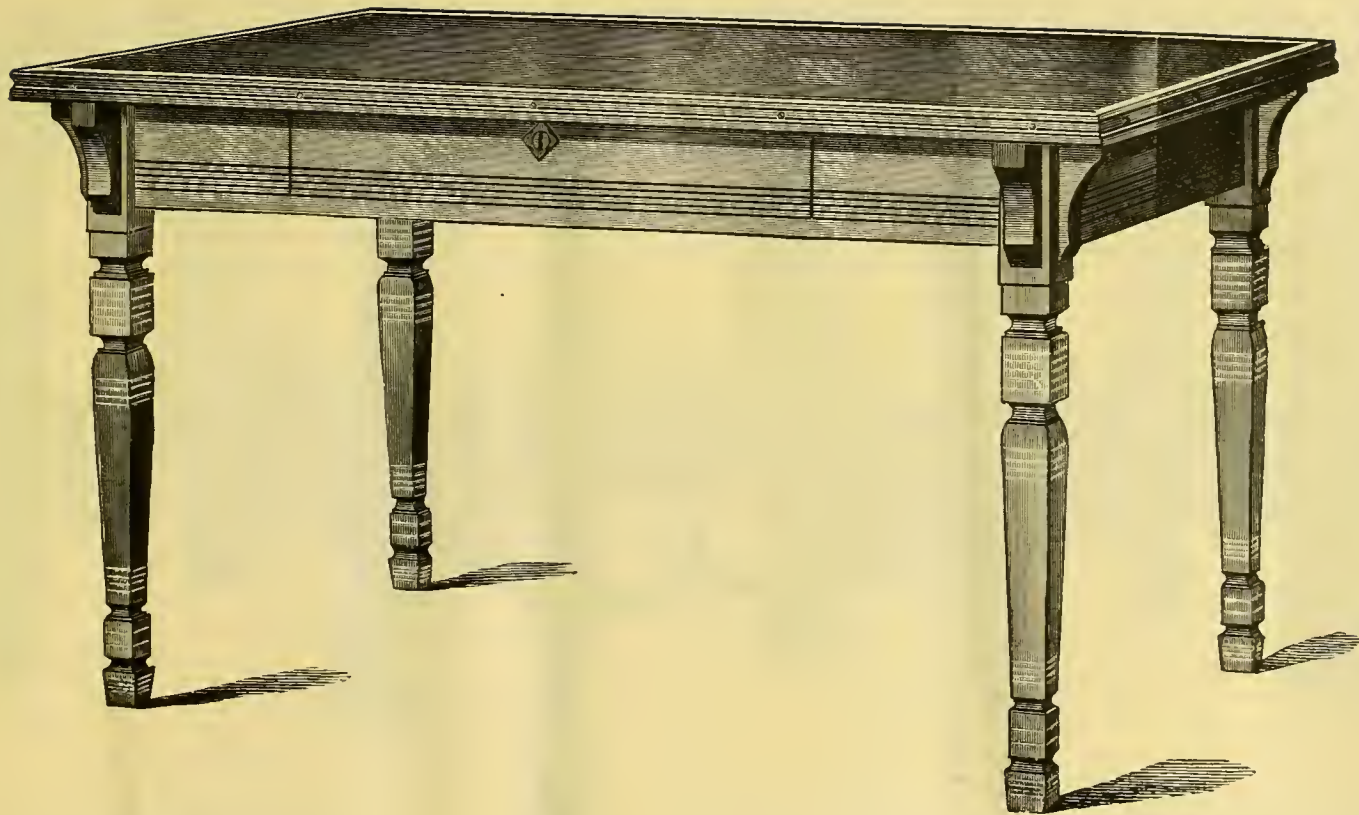

1. No. 109. ANTIQUE FINISH, Size, 30 x 48, Enameled Cloth, Round Legs.....Price, $3.85
   No. 109½. ANTIQUE FINISH, Size, 25 x 42, Enameled Cloth, Round Legs..... " 3.50

TERMS, NET, 30 DAYS. NO DISCOUNT FROM ABOVE PRICES.