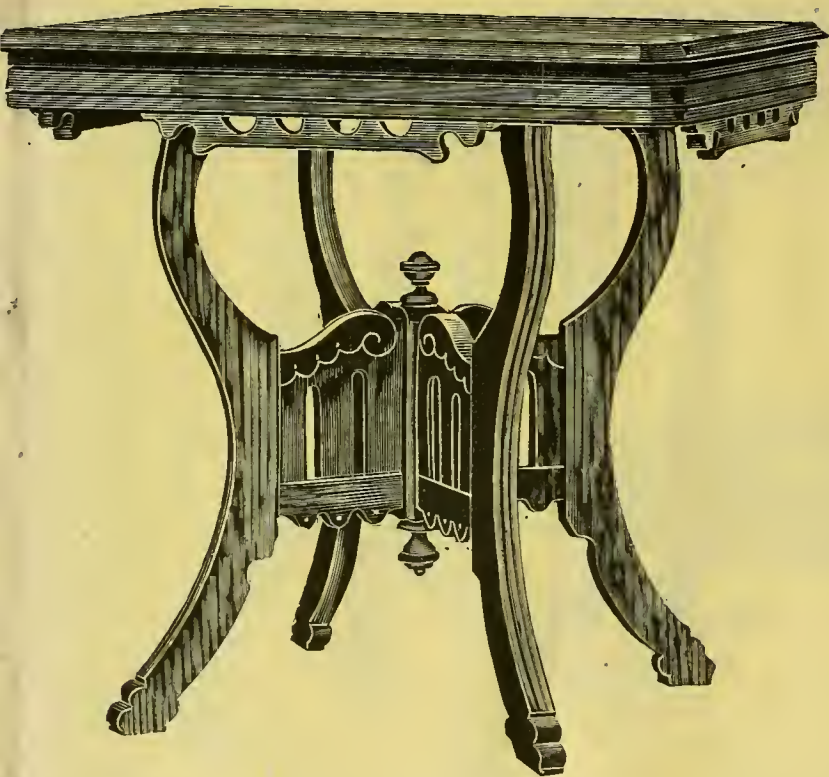

TERMS, NET, 30 DAYS. NO DISCOUNT FROM ABOVE PRICES.

No. 456. Size, 22 x 30.

IMITATION MAHOGANY, IMITATION WALNUT, ANTIQUE AND 16TH CENTURY FINISH.

Price.....\$1.85

TERMS, NET, 30 DAYS. NO DISCOUNT FROM ABOVE PRICE.