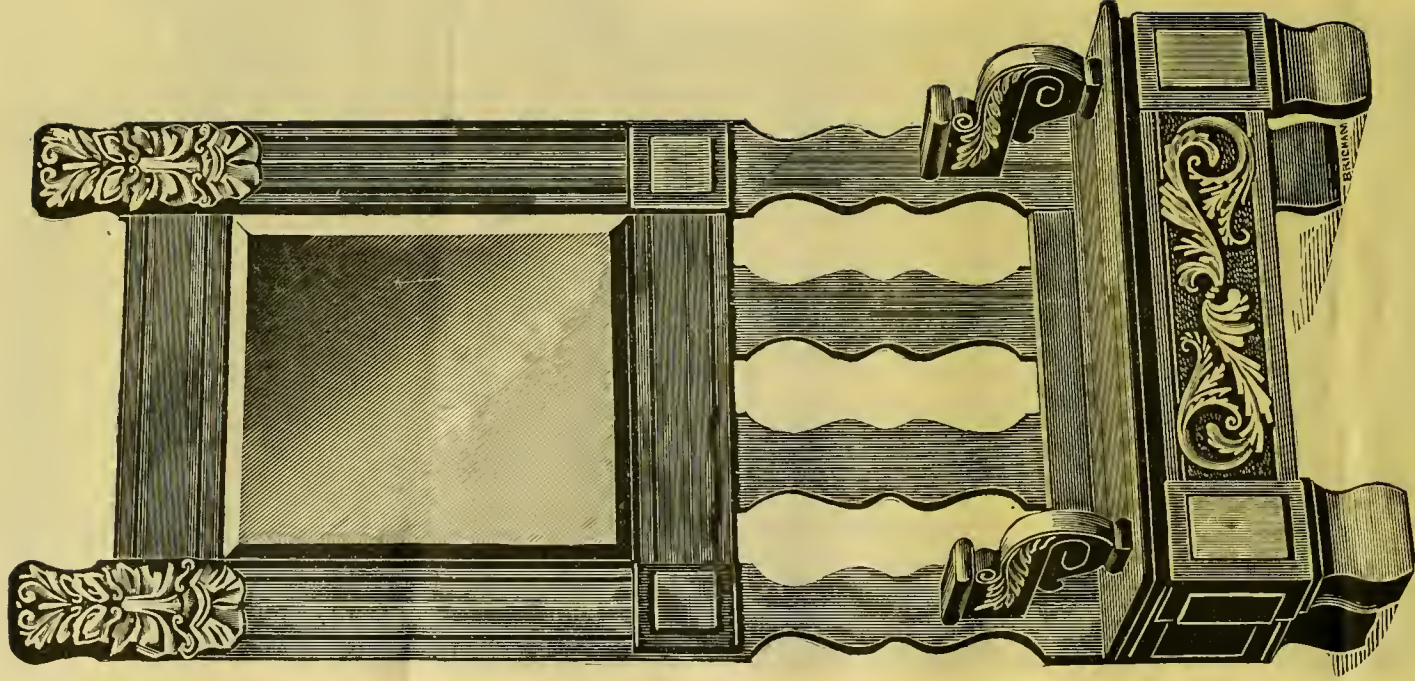

No. 282. Oak. Size of Rack, 7 ft. x 3 ft. 2 in. Size of Glass, 24 x 26, French Bevel. Finished in 16th Century or Antique. Oxidized Brass Trimmings. Brass Arm and Vase on each side of Rack.....Price, $27.00

TERMS, NET, 30 DAYS. NO DISCOUNT FROM ABOVE PRICE.