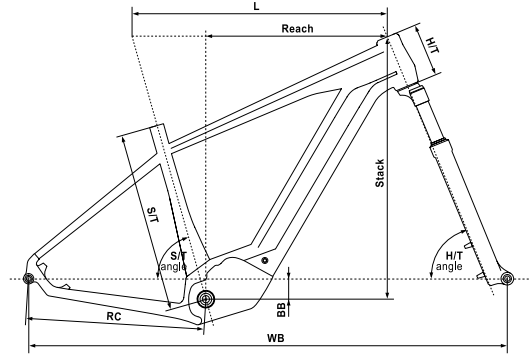

Specification are subject to change without notice.

**E-BIKES: THEOS i90, THEOS i70, THEOS i50**  
Kellys e-Frame 27.5, Uni-Body Integrated Design

size	S/T (mm)	L (mm)	Reach (mm)	Stack (mm)	H/T (mm)	S/T angle	H/T angle	BB (mm)	RC (mm)	WB (mm)
S	400	599	440	592	110	73°	66.5°	8	445	1165
M	420	619	460	592	110	73°	66.5°	8	445	1185
L	460	641	480	601	120	73°	66.5°	8	445	1210
XL	500	664	500	610	130	73°	66.5°	8	445	1234