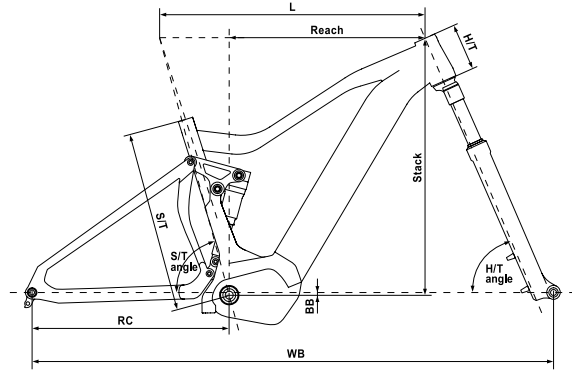

Specification are subject to change without notice.

**E-BIKES: THEOS i90, THEOS i70, THEOS i50**  
Kellys e-Frame 27.5, Uni-Body Integrated Design

size	S/T (mm)	L (mm)	Reach (mm)	Stack (mm)	H/T (mm)	S/T angle	H/T angle	BB (mm)	RC (mm)	WB (mm)
S	400	599	440	592	110	73°	66.5°	8	445	1165
M	420	619	460	592	110	73°	66.5°	8	445	1185
L	460	641	480	601	120	73°	66.5°	8	445	1210
XL	500	664	500	610	130	73°	66.5°	8	445	1234