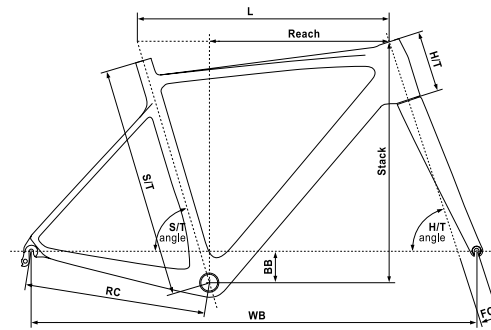

ROAD - RACING: URC 90, URC 70, URC 50, URC 30

Kellys iCAD RC Carbon Composite

size	S/T (mm)	L (mm)	Reach (mm)	Stack (mm)	H/T (mm)	S/T angle	H/T angle	BB (mm)	FO (mm)	RC (mm)	WB (mm)
S	475	540	392	517	120	74°	71°	70	43	405	990
M	520	563	403	540	140	73.5°	72°	70	43	405	1000
L	565	588	414	567	165	73°	73°	70	43	405	1010