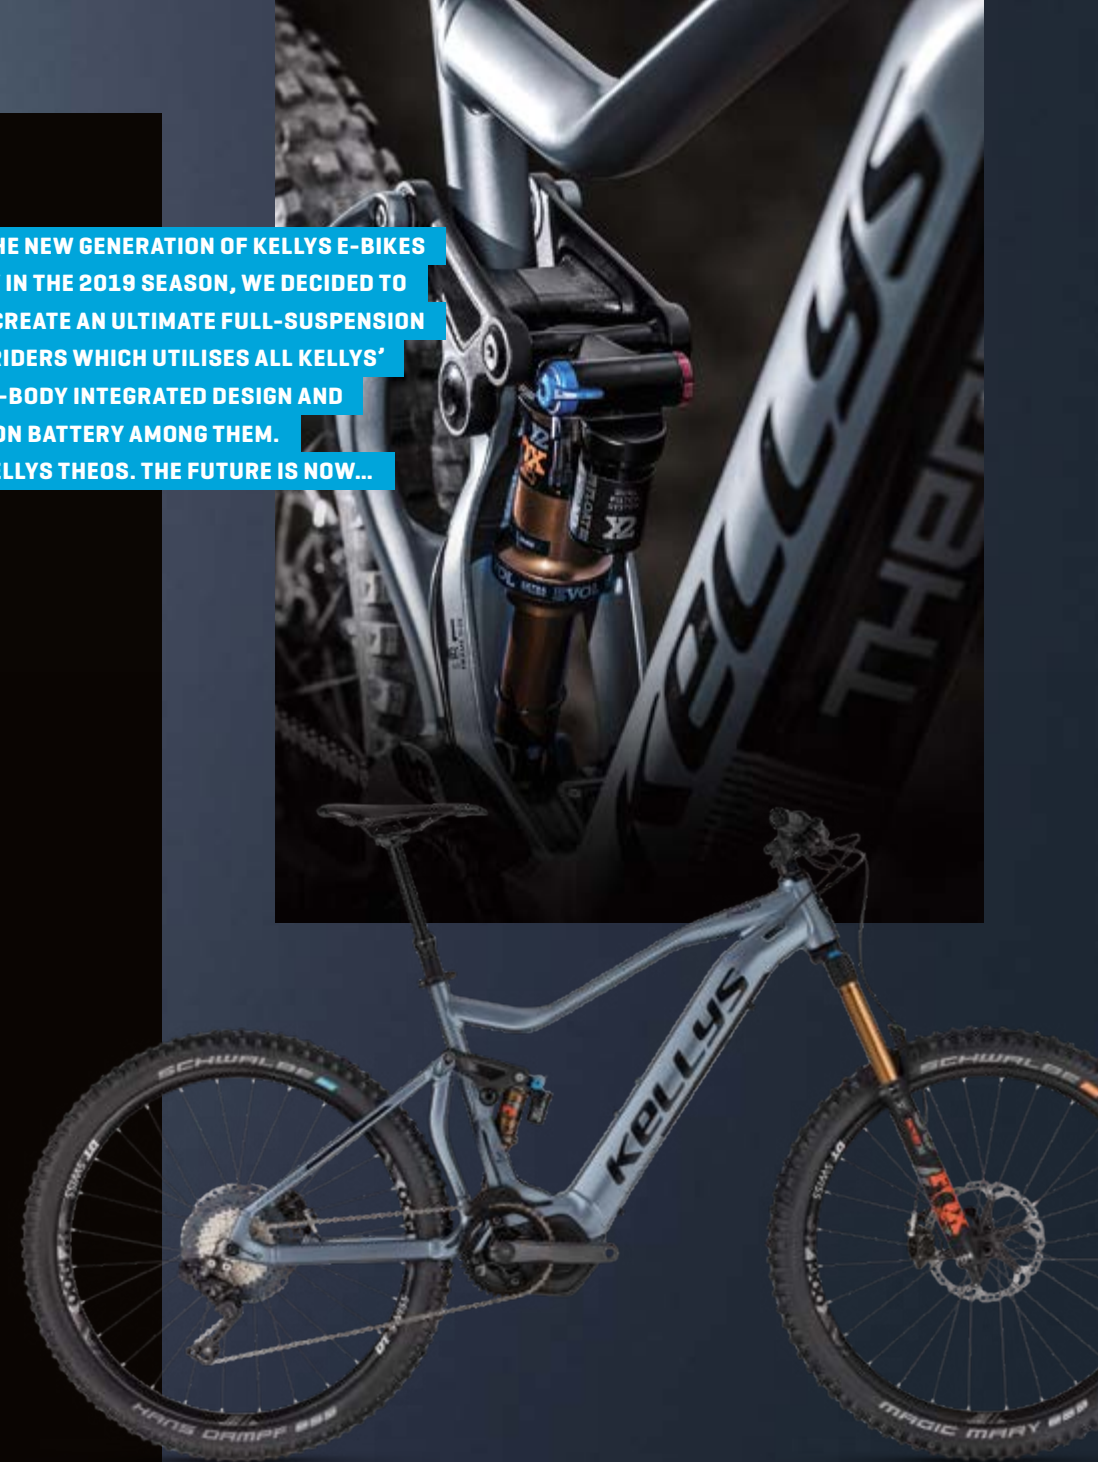

# THEOS

27.5 MIL

AFTER A SUCCESSFUL LAUNCH OF THE NEW GENERATION OF KELLYS E-BIKES WITH A FULLY INTEGRATED BATTERY IN THE 2019 SEASON, WE DECIDED TO DO THE NEXT STEP. WE WANTED TO CREATE AN ULTIMATE FULL-SUSPENSION E-BIKE FOR THE MOST DEMANDING RIDERS WHICH UTILISES ALL KELLYS' LATEST E-TECHNOLOGIES, WITH UNI-BODY INTEGRATED DESIGN AND POWERFUL KELLYS RE-CHARGE LI-ION BATTERY AMONG THEM. WE DECIDED TO CREATE ALL-NEW KELLYS THEOS. THE FUTURE IS NOW...

As a Kellys' e-flagship, the new THEOS is powered by a top version of Re-Charge Li-ion Battery with 630Wh/17Ah for the ultimate range and performance. Such a massive amount of energy is packed into small, fully integrated power cell hidden in the frame. It's not only about sleek look of the bike, but also the top-of-the-line riding characteristics. Thanks to its compactness the bottom tube of the frame, where the battery is placed, is single-wall, narrow and has an undisrupted structure which makes it stiffer and lighter in comparison to the other designs. According to the Uni-Body Integrated Design philosophy, the battery is placed the lowest possible, so the centre of gravity is low and concentrated around the bottom bracket. Combined with progressive geometry it ensures flawless cornering, high-speed stability and control no matter the terrain.