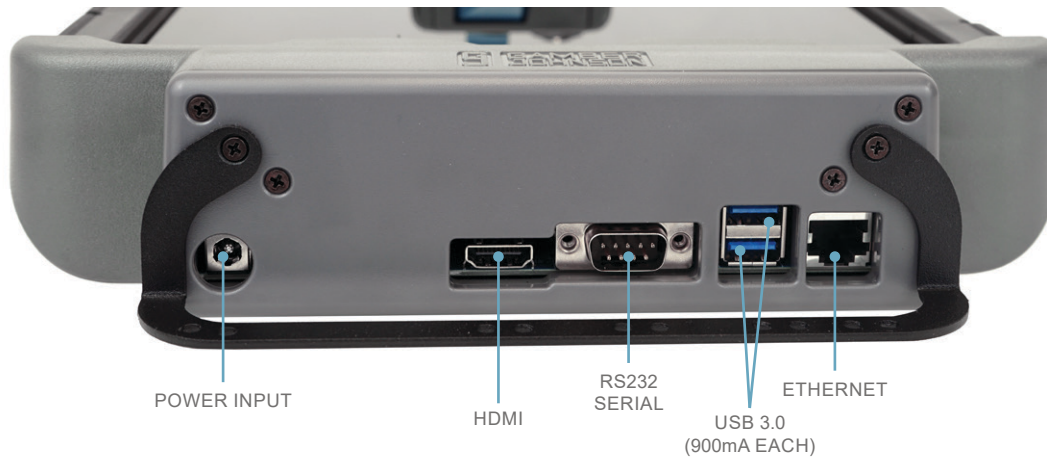

ZEBRA ET51/56 10 INCH SLIM FULL PORT DOCKING STATION

Port Replication

- Zebra Certified Electronics
- USB 3.0 (2) - 9 pin (900mA)
- RS232 Serial (1) - Power on pin 9 (825mA)
- HDMI (1) - 19 pin
- Ethernet (1) - RJ45 (322 mb/s)
- Power Input: 12VDC

Accessories

- **Item No. 7160-0420** | Dual Clamshell with Articulating Arm and Small Plate
- **Item No. 7170-0705** | Sit Down Forklift Mount from Overhead Guard (Yale/Hyster/Crown)
- **Item No. 7160-1346** | 2020+ Ford Police Interceptor® Utility On-Dash Mount

Product Selection

ITEM NUMBER	DESCRIPTION	POWERED USB 2.0 (1.5A EACH)	RS232 (POWER ON PIN 9)	HDMI	USB 3.0	ETHERNET	EXTERNAL POWER ADAPTER INCL	POWER ADAPTER NUMBER
7160-1576-90	Zebra ET51/56 10" SLIM Cradle (No electronics)						No	NA
7160-1576-10	Zebra ET51/56 10" SLIM Charging Cradle						No	NA
7170-0873-00	Zebra ET51/56 10" SLIM Charging Cradle w/LIND Auto Power Adapter						Yes	7300-0415
7170-0873-12	Zebra ET51/56 10" SLIM Charging Cradle w/LIND 12-32 VDC Isolated Power Adapter						Yes	7300-0466
7170-0873-20	Zebra ET51/56 10" SLIM Charging Cradle w/LIND 20-60 VDC Isolated Power Adapter						Yes	7300-0467
7170-0873-70	Zebra ET51/56 10" SLIM Charging Cradle w/LIND 70-110 VDC Isolated Power Adapter						Yes	7300-0418
7160-1576-00	Zebra ET51/56 10" SLIM Dual USB Docking Station	2					No	NA
7160-1576-20	Zebra ET51/56 10" SLIM Full Port Repl Docking Station		1	1	2	1	No	NA
7170-0874-00	Zebra ET51/56 10" SLIM Full Port Repl Docking Station with LIND Auto Power Adapter		1	1	2	1	Yes	7300-0415
7170-0874-12	Zebra ET51/56 10" SLIM Full Port Repl Docking Station w/LIND 12-32 VDC Isolated Power Adapter		1	1	2	1	Yes	7300-0466
7170-0874-20	Zebra ET51/56 10" SLIM Full Port Repl Docking Station w/LIND 20-60 VDC Isolated Power Adapter		1	1	2	1	Yes	7300-0467
7170-0874-70	Zebra ET51/56 10" SLIM Full Port Repl Docking Station w/LIND 70-110 VDC Isolated Power Adapter		1	1	2	1	Yes	7300-0418