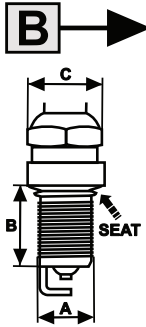

SPARK PLUG SECTIONAL VIEW

IDENTIFICATION SYSTEM

example:

BOER15YC-1

METAL SHELL DIMENSIONS

A B BB C CC D E F G H J K L M N NA P Q R S T U 3V X

TYPE	A	B	C	CONICAL SEAT	GASKET SEAT
A	M10x1,00	19mm	16mm		●
B	M12x1,25	19mm	16mm		●
BB	M12x1,25	19mm	18mm		●
C	M10x1,00	26,5mm	14mm		●
CC	M10x1,00	26,5mm	16mm		●
D	M14x1,25	19mm	16mm		●
E	M14x1,25	26,5mm	16mm		●
F	M18x1,50	11,2mm	21mm	●	
G	M14x1,25	17,5mm	16mm	●	
H	M14x1,25	11,2mm	16mm	●	
J	M14x1,25	9,5mm	21mm		●
K	M14x1,25	9,5mm	21mm		●