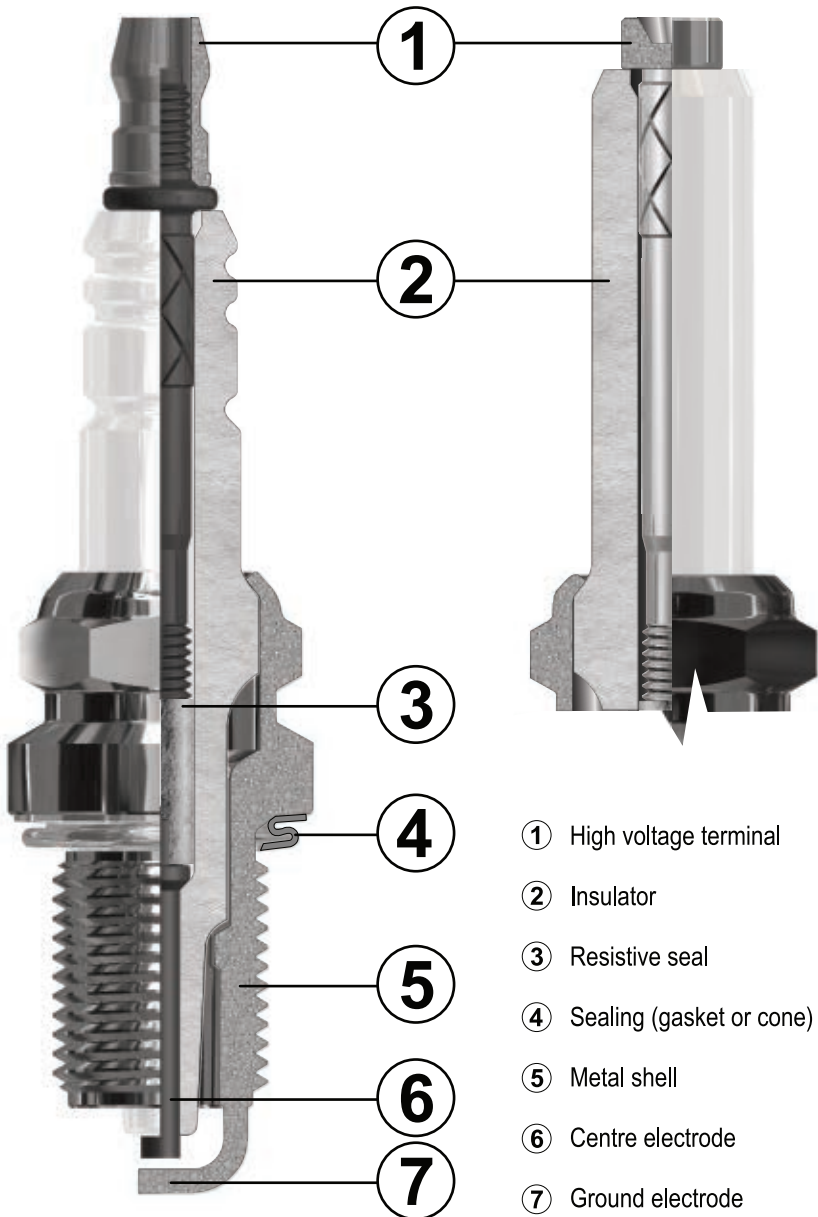

SPARK PLUG SECTIONAL VIEW