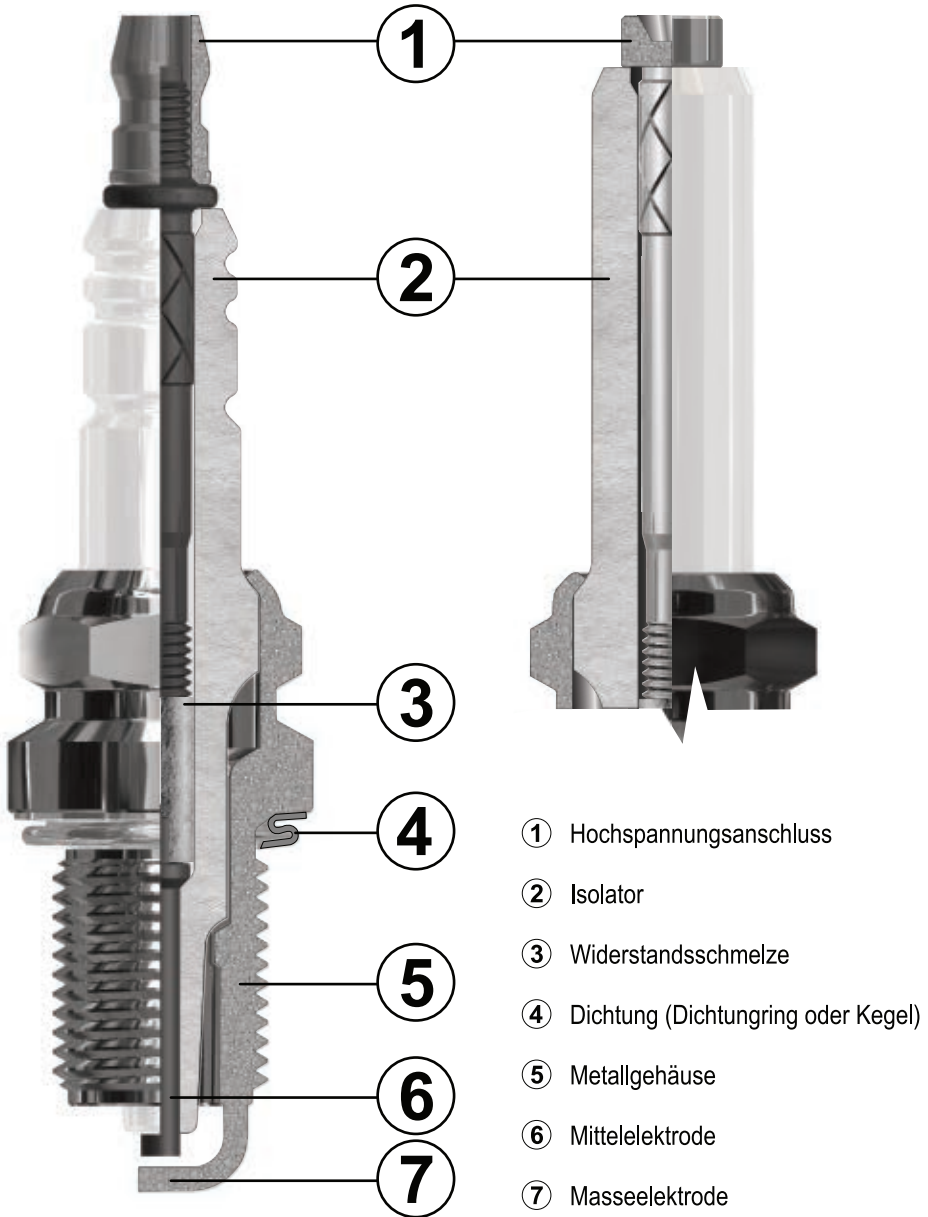

SCHNITTDARSTELLUNG EINER ZÜNDKERZE