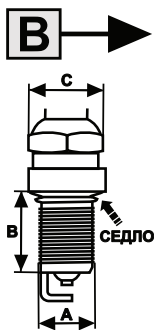

СИСТЕМА ОБОЗНАЧЕНИЯ

пример:

BOER15YC-1

РАЗМЕР КОРПУСА

A B BV C CC D E F G H J K L M N NA P Q R S T U 3V X

ТИП	A	B	C	Уплотнение конусом	GASKET SEAT
A	M10x1,00	19мм	16мм		●
B	M12x1,25	19мм	16мм		●
BV	M12x1,25	19мм	18мм		●
C	M10x1,00	26,5мм	14мм		●
CC	M10x1,00	26,5мм	16мм		●
D	M14x1,25	19мм	16мм		●
E	M14x1,25	26,5мм	16мм		●
F	M18x1,50	11,2мм	21мм	●	
G	M14x1,25	17,5мм	16мм	●	
H	M14x1,25	11,2мм	16мм	●	
J	M14x1,25	9,5мм	21мм		●
K	M14x1,25	9,5мм	21мм		●

ТИП	A	B	C	Уплотнение конусом	Уплотнение шайбой
L	M14x1,25	19мм	21мм		●
M	M12x1,25	26,5мм	14мм		●
N	M14x1,25	12,7мм	21мм		●
NA	M10x1,00	12,7мм	16мм		●
P	M14x1,25	9мм	19мм		●
Q	M12x1,25	26,5мм	16мм		●
R	M14x1,25	25мм	16мм	●	
S	M10x1,00	9,5мм	16мм		●
T	M10x1,00	12,7мм	16мм		●
U	M14x1,25	7,8мм	16мм	●	
3V	M16x1,50	20,5мм	14,2мм	●	
X	M12x1,25	25,7мм	14мм	●	

ФОРМА КОРПУСА

- ☐ Стандартная версия корпуса
- ☐ Удлиненный корпус в камеру сгорания
- ☐ Резьба от середины резьбового штифта

СОЕДИНЕНИЕ ВЫСОКОГО НАПРЯЖЕНИЯ

- ☐ Стандартные (ISO 28741)
- ☐ Специальное (VW Group)

ПОМЕХОЗАЩИЩЕННОСТЬ

- ☐ Без защитного сопротивления
- ☐ С защитным сопротивлением
- ☐ С сопротивлением и с защитой от угара электродов

КАЛИЛЬНОЕ ЧИСЛО

19 18 17 16 15 14 12 11 10 09 08
Теплая ← → Холодная

КОНСТРУКЦИЯ РАЗРЯДНИКА

- ☐ Невынесенный изолятор
- ☐ Вынесенный изолятор
- ☐ Особо вынесенный изолятор
- ☐ Утолщенный кончик изолятора
- ☐ Два боковых электрода
- ☐ Три боковых электрода
- ☐ Четыре боковых электрода
- ☐ Пять боковых электродов
- ☐ Шесть боковых электродов
- ☐ Сплошной электрод по периметру
- ☐ Один вспомогательный электрод на кончике изолятора
- ☐ Два вспомогательных электрода на изоляторе и сплошной электрод по периметру
- ☐ Специальная версия разрядника

МАТЕРИАЛ ЭЛЕКТРОДОВ

- ☐ Центральный электрод из сплава никеля
- ☐ Центральный электрод с сердечником из меди
- ☐ Центральный и боковой электроды, легированные иттрием с медным сердечником
- ☐ Центральный электрод из серебра
- ☐ Центральный электрод с контактом из платины
- ☐ Центральный электрод с контактом из иридия

РАССТОЯНИЕ ЭЛЕКТРОДОВ

- ☐ Стандартная конструкция (0,4-0,8 мм)
- ☐ -1 1,0-1,1 мм
- ☐ -3 1,3 мм
- ☐ -5 1,5 мм
- ☐ -Т Специальная конструкция
- ☐ -6 0,6 мм
- ☐ -8 0,8 мм
- ☐ -9 0,9 мм