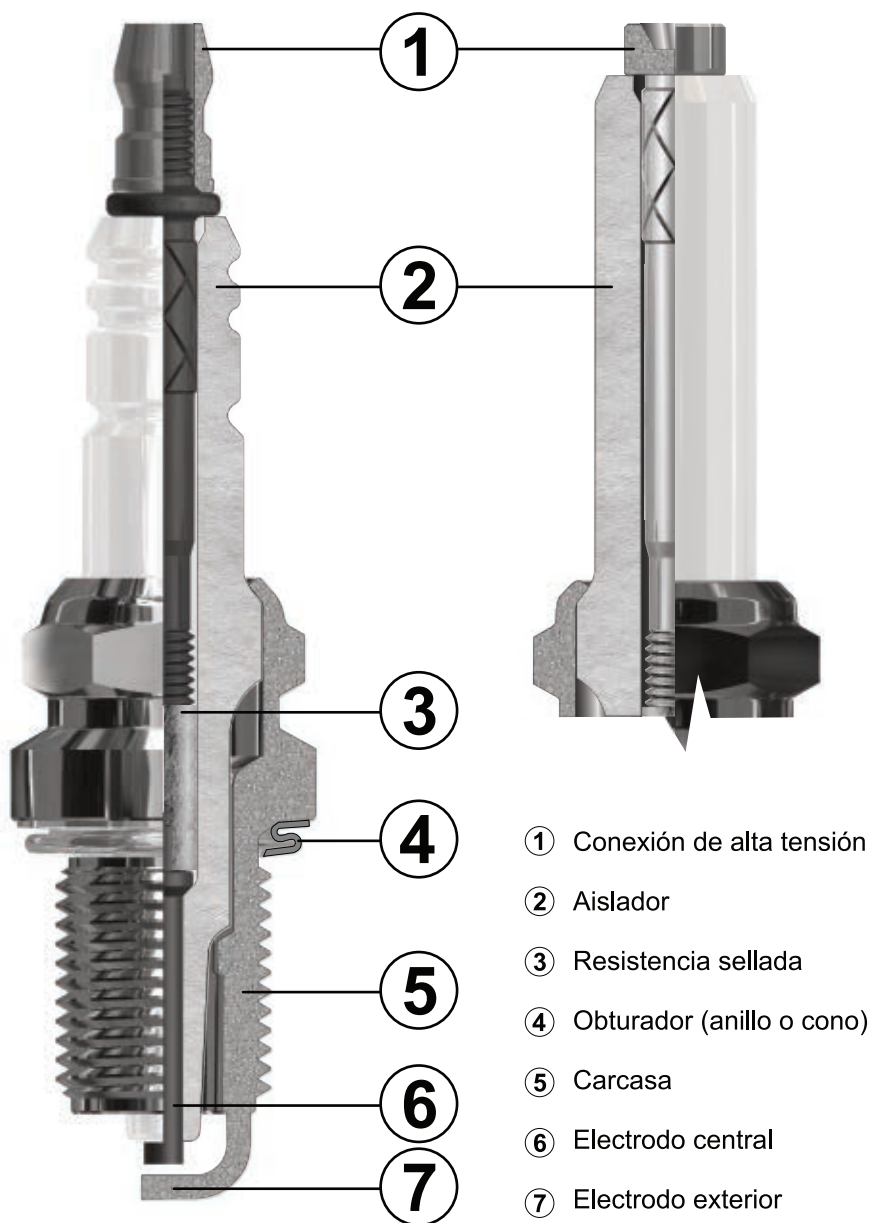

SECCIÓN DE UNA BUJÍA