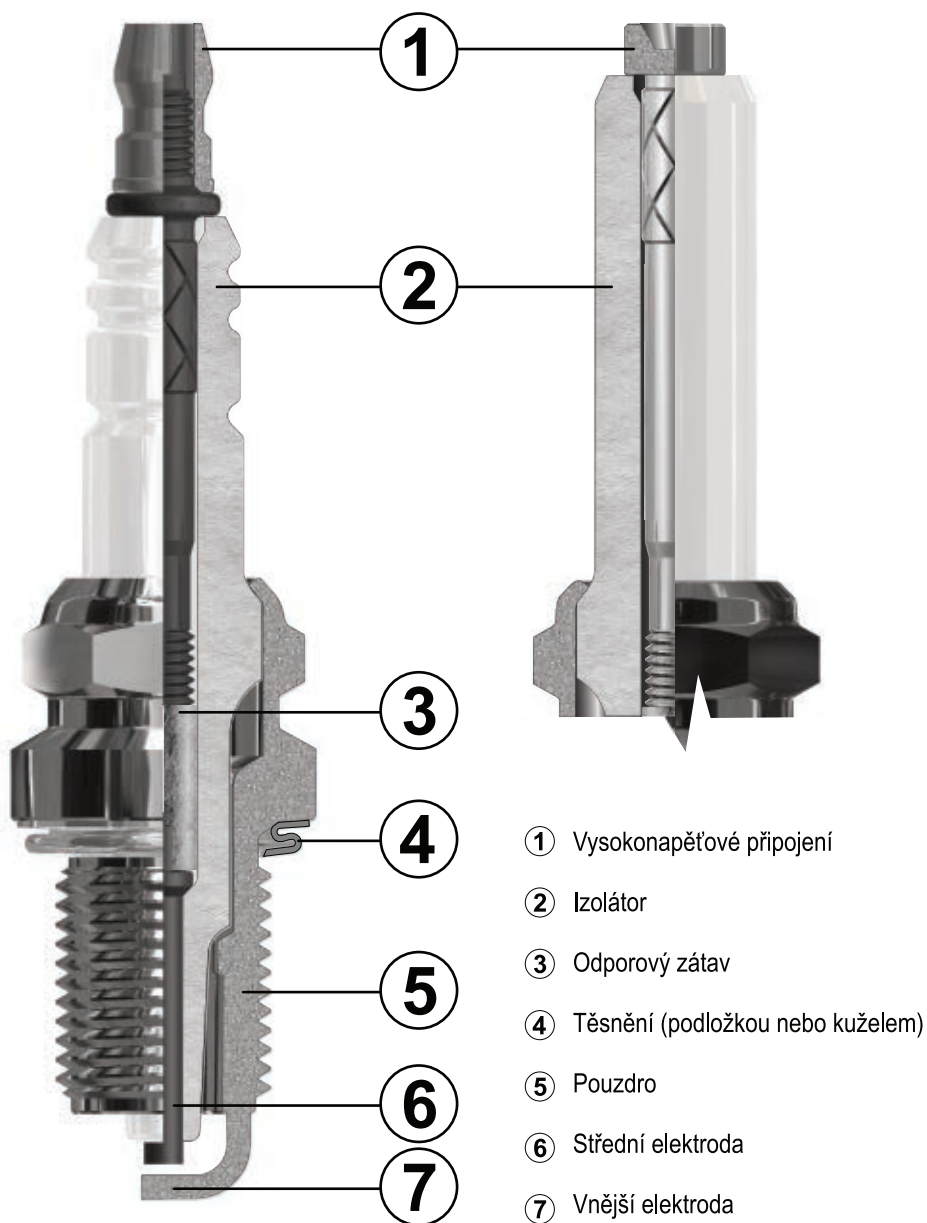

ŘEZ ZAPALOVACÍ SVÍČKOU