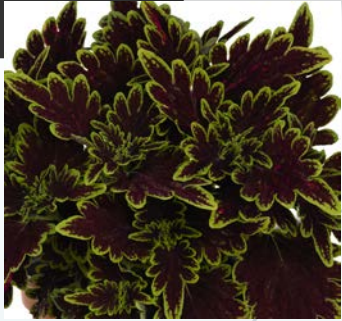

DÜMMEN ORANGE®

NEW