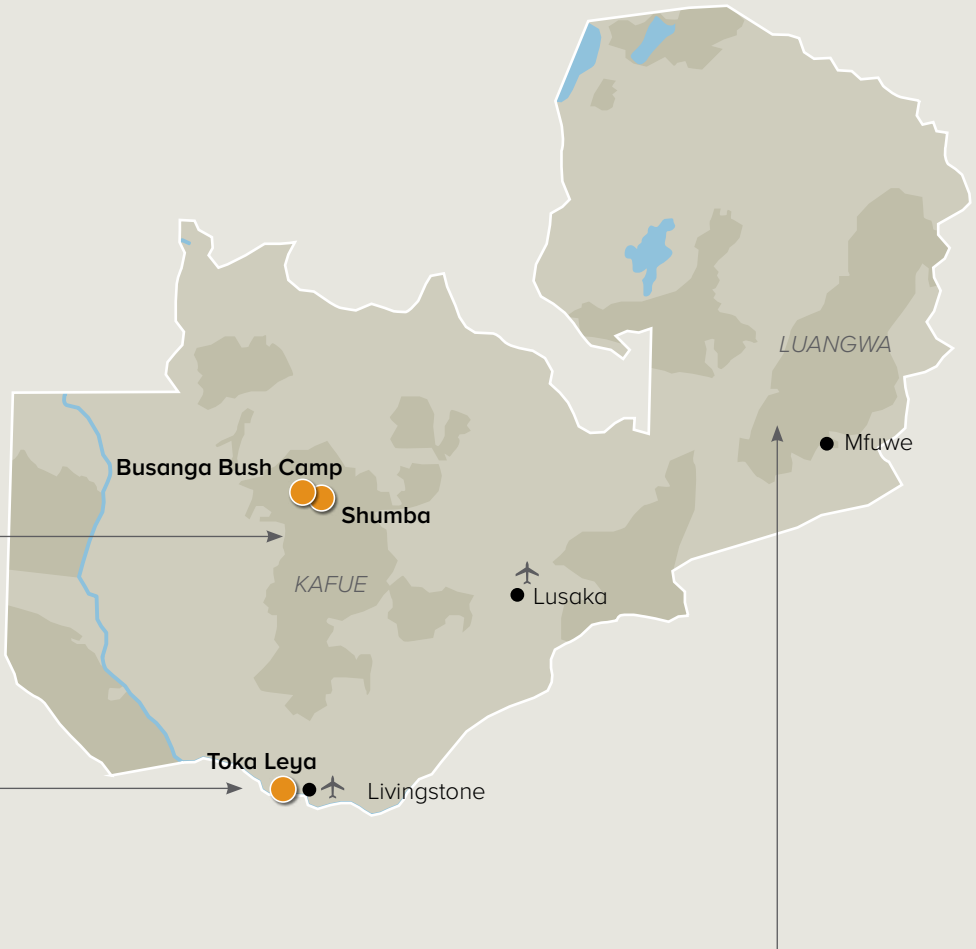

OUR AREAS IN *Zambia*

KAFUE NATIONAL PARK

At 2.25 million hectares (5.5 million acres), Kafue National Park is one of the largest in Africa and is located in central Zambia. The million-hectare northern sector is remote, wild and diverse with vast tracts of pristine wilderness. In the north-west lie the Busanga Swamps, a papyrus-dominated wetland that gives way to the vast floodplain of the Busanga Plains, a seasonally-inundated grassland dotted with isolated tree islands.

Camp: Toka Leya

SOUTH LUANGWA NATIONAL PARK

The 905 000-hectare (2.2 million-acre) South Luangwa National Park is found in the low-lying productive Luangwa Valley. The Park is sustained by the Luangwa River, an impressive watercourse that supports high densities of game. Over time, the river's course has carved a multitude of channels that, in winter, form lagoons and oxbow lakes that serve as magnets for game. The Luangwa is flanked by mopane woodland, scrub, savannah and low hills. Over 60 large mammal species are found, including unique subspecies of wildebeest and giraffe that occur only here. More than 400 bird species have been recorded and local specials include Lilian's lovebird and racket-tailed roller.