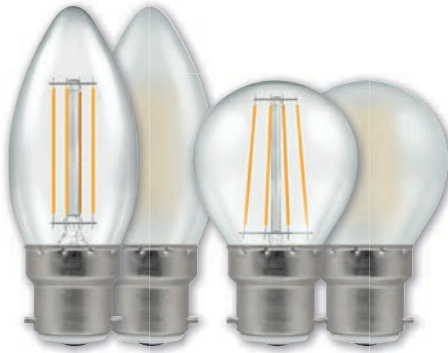

LED Glass T8 Retrofit Tubes

Code	Description			
LFT29WW	9W	2ft LED T8 Tube	2700K	
LFT29CW	9W	2ft LED T8 Tube	4000K	
LFT29DL	9W	2ft LED T8 Tube	6500K	
LFT314WW	14W	3ft LED T8 Tube	2700K	
LFT314CW	14W	3ft LED T8 Tube	4000K	
LFT314DL	14W	3ft LED T8 Tube	6500K	
LFT422WW	22W	4ft LED T8 Tube	2700K	
LFT422CW	22W	4ft LED T8 Tube	4000K	
LFT422DL	22W	4ft LED T8 Tube	6500K	
LFT524WW	24W	5ft LED T8 Tube	2700K	
LFT524CW	24W	5ft LED T8 Tube	4000K	
LFT524DL	24W	5ft LED T8 Tube	6500K	
LFT628CW	28W	6ft LED T8 Tube	4000K	
LFT628DL	28W	6ft LED T8 Tube	6500K	