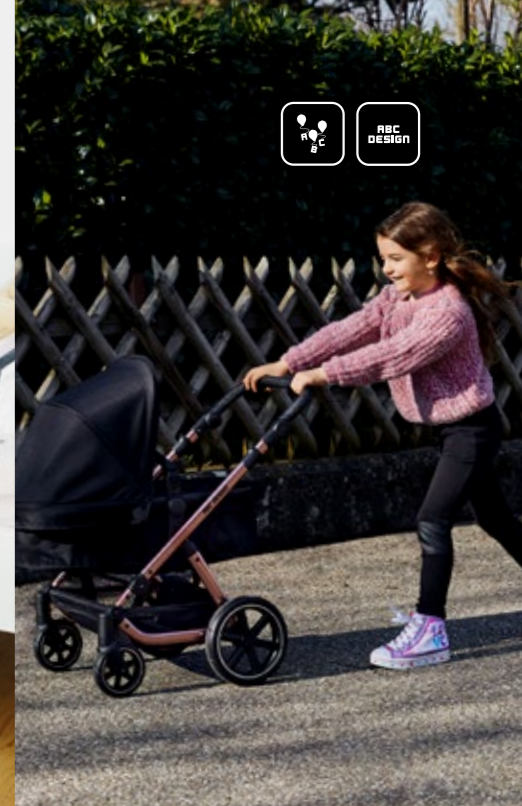

Little Dolly's parents will be thrilled to bits with the Migno doll's travel system

The Migno is every bit as good as the big version in both quality and function, offering everything a child could wish for.

The doll's pram is very popular thanks to its stylish design, just like the bigger models. The push-bar grip and bumper bar have high-quality imitation leather handles. Your child will set trends with the sophisticated aluminium frame. The smart whitewall wheels give the doll's pram an impressive and elegant look.

Thanks to the swivelling front wheels, this stylish doll's pram is child's play to steer. You can adapt the hinged push handle to suit your child's individual needs. This is particularly important to ensure a comfortable and healthy pushing experience.

You can simply click the carrycot onto the nifty frame – just like the “grown-up” pushchairs from ABC Design. When Dolly gets a bit bigger, you can swap the carrycot for the stroller seat. The bumper bar on the doll's pram is easily removable. This makes it easy to lift Dolly out of the stroller.

The stroller seat and carrycot can be attached either facing the direction of travel, or with Dolly looking at Mummy or Daddy. Ideal for adventures: The large shopping basket provides enough storage space for Dolly's things or shopping. You can easily fold the doll's pram up to transport it.

Recommendation	from 3 years
Maximum doll size	up to 53 cm
Unfolded (L x W)	63 cm x 44 cm
Pushbar height	44,5 cm – 76,5 cm
Folded (L x W x H)	81 cm x 62,5 cm x 31 cm
Wheel size front	12 cm
Wheel size rear	20 cm
Total weight	4,7 kg

For further informations visit www.abc-design.com