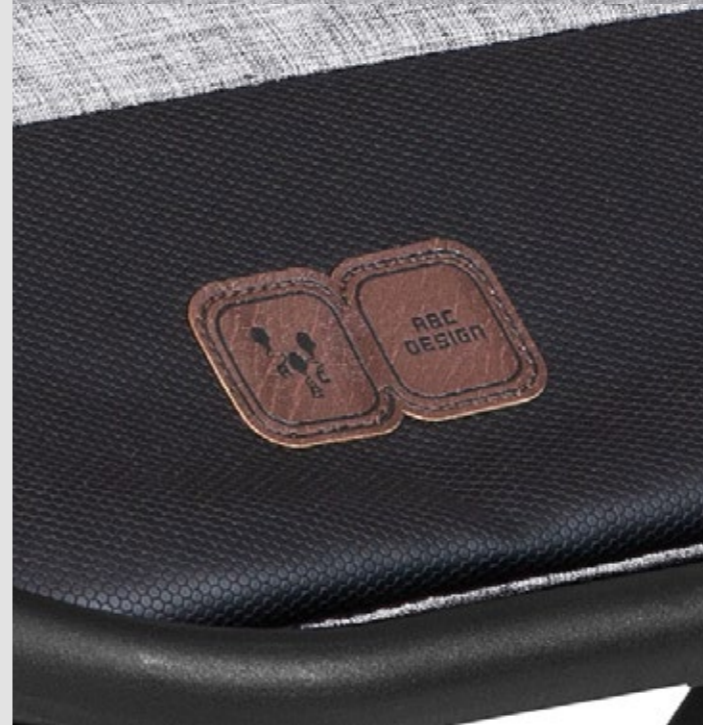

DIAMOND E D I T I O N

Stylish. Luxurious. Exclusive. A new definition of aesthetics. High-quality materials, expressive styling and elegant designs combine for a stunning up-to-the-minute look. The Diamond Edition stands for pure elegance and high design standards down to the last detail.

coal

Individual and distinctive: the light aluminium frame impresses with its inspired matt black appearance. The smart whitewall tyres skilfully emphasise the meticulous look.

The seat and the imitation leather elements on the push-bar grip and bumper bar are also finished in an elegant, dark black. The sapphire-black sun hood gives the striking appearance that finishing touch.