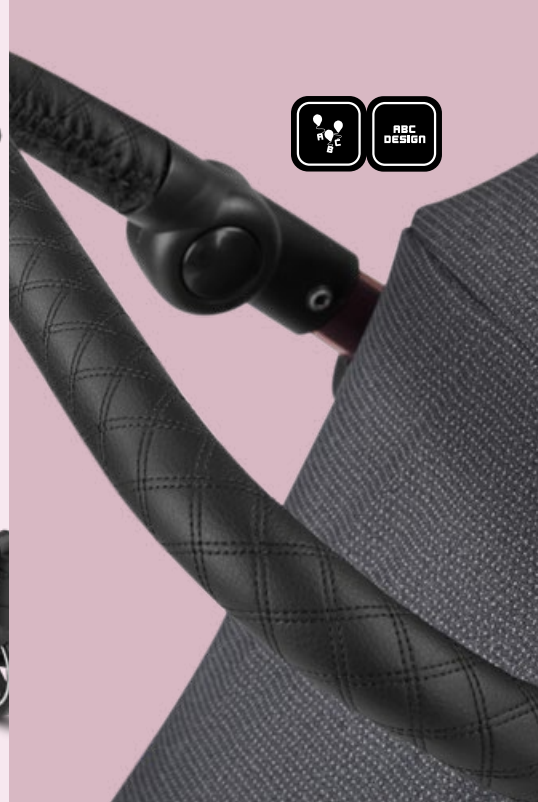

Little dolly's parents will be thrilled to bits with the Migno doll's travel system

The Migno is every bit as good as the big version in both quality and function, offering everything a child could wish for.

The doll's pram is very popular thanks to its stylish design, just like the bigger models. The pushbar grip and bumper bar have high-quality imitation leather handles. Your child will set trends with the sophisticated aluminium frame. The smart whitewall wheels give the doll's pram an impressive and elegant look.

Thanks to the swivelling front wheels, this stylish doll's pram is child's play to steer. You can adapt the hinged push handle to suit your child's individual needs. This is particularly important to ensure a comfortable and healthy pushing experience.

You can simply click the carrycot onto the nifty frame – just like the “grown-up” pushchairs from ABC Design. When dolly gets a bit bigger, you can swap the carrycot for the stroller seat. The bumper bar on the doll's pram is easily removable. This makes it easy to lift dolly out of the stroller.

The stroller seat and carrycot can be attached either facing the direction of travel, or with dolly looking at mummy or daddy. Ideal for adventures: The large shopping basket provides enough storage space for dolly's things or shopping. You can easily fold the doll's pram up to transport it.

Recommendation	from 3 years
Maximum doll size	up to 53 cm
Unfolded (L x W)	71 cm x 44 cm
Pushbar height	46 cm – 74,5 cm
Folded (L x W x H)	61 cm x 44 cm x 27 cm
Wheel size front	12 cm
Wheel size rear	20 cm
Total weight	4,7 kg