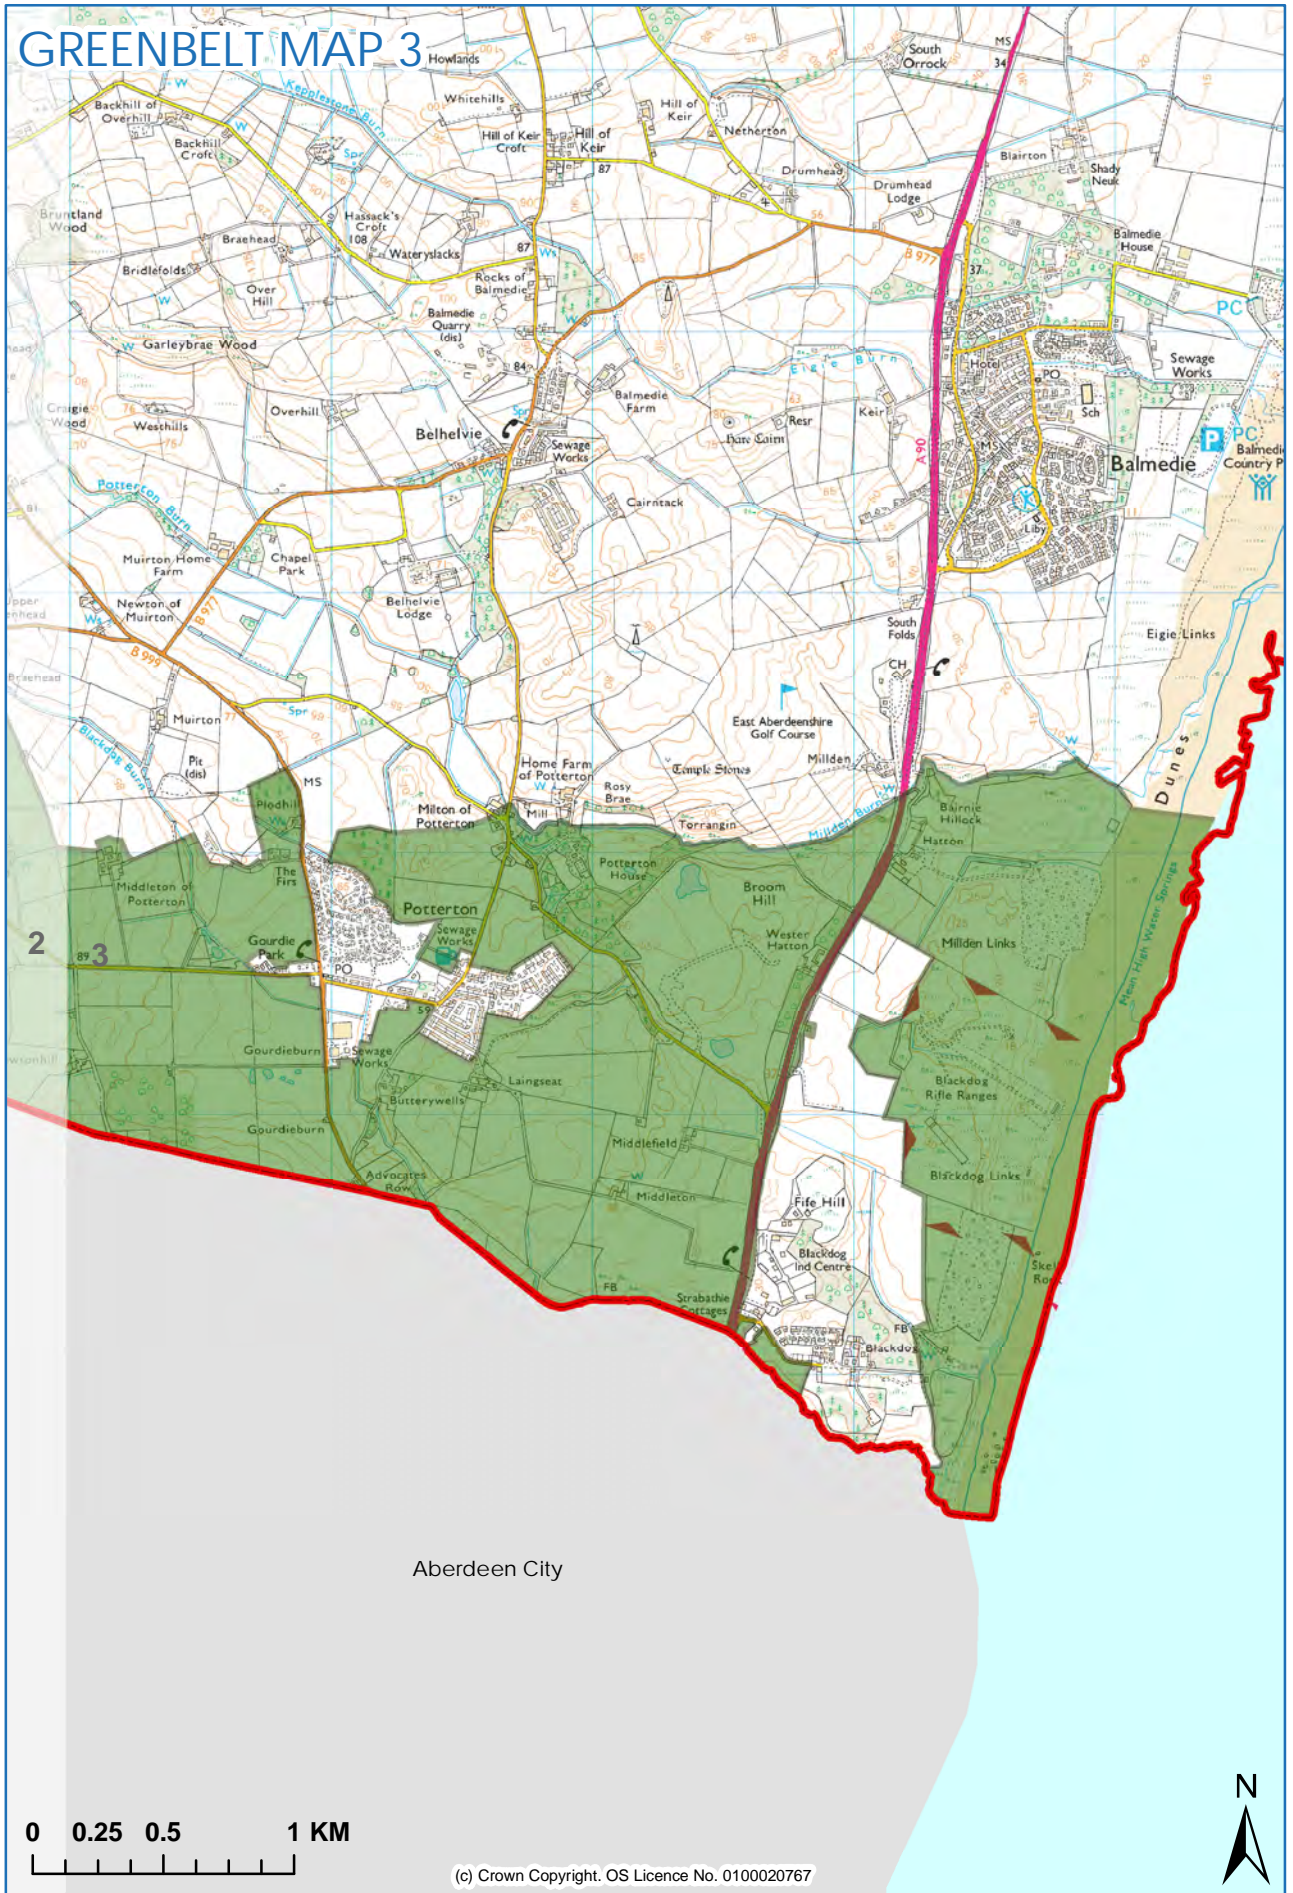

GREENBELT MAP 3

Aberdeen City

(c) Crown Copyright. OS Licence No. 0100020767