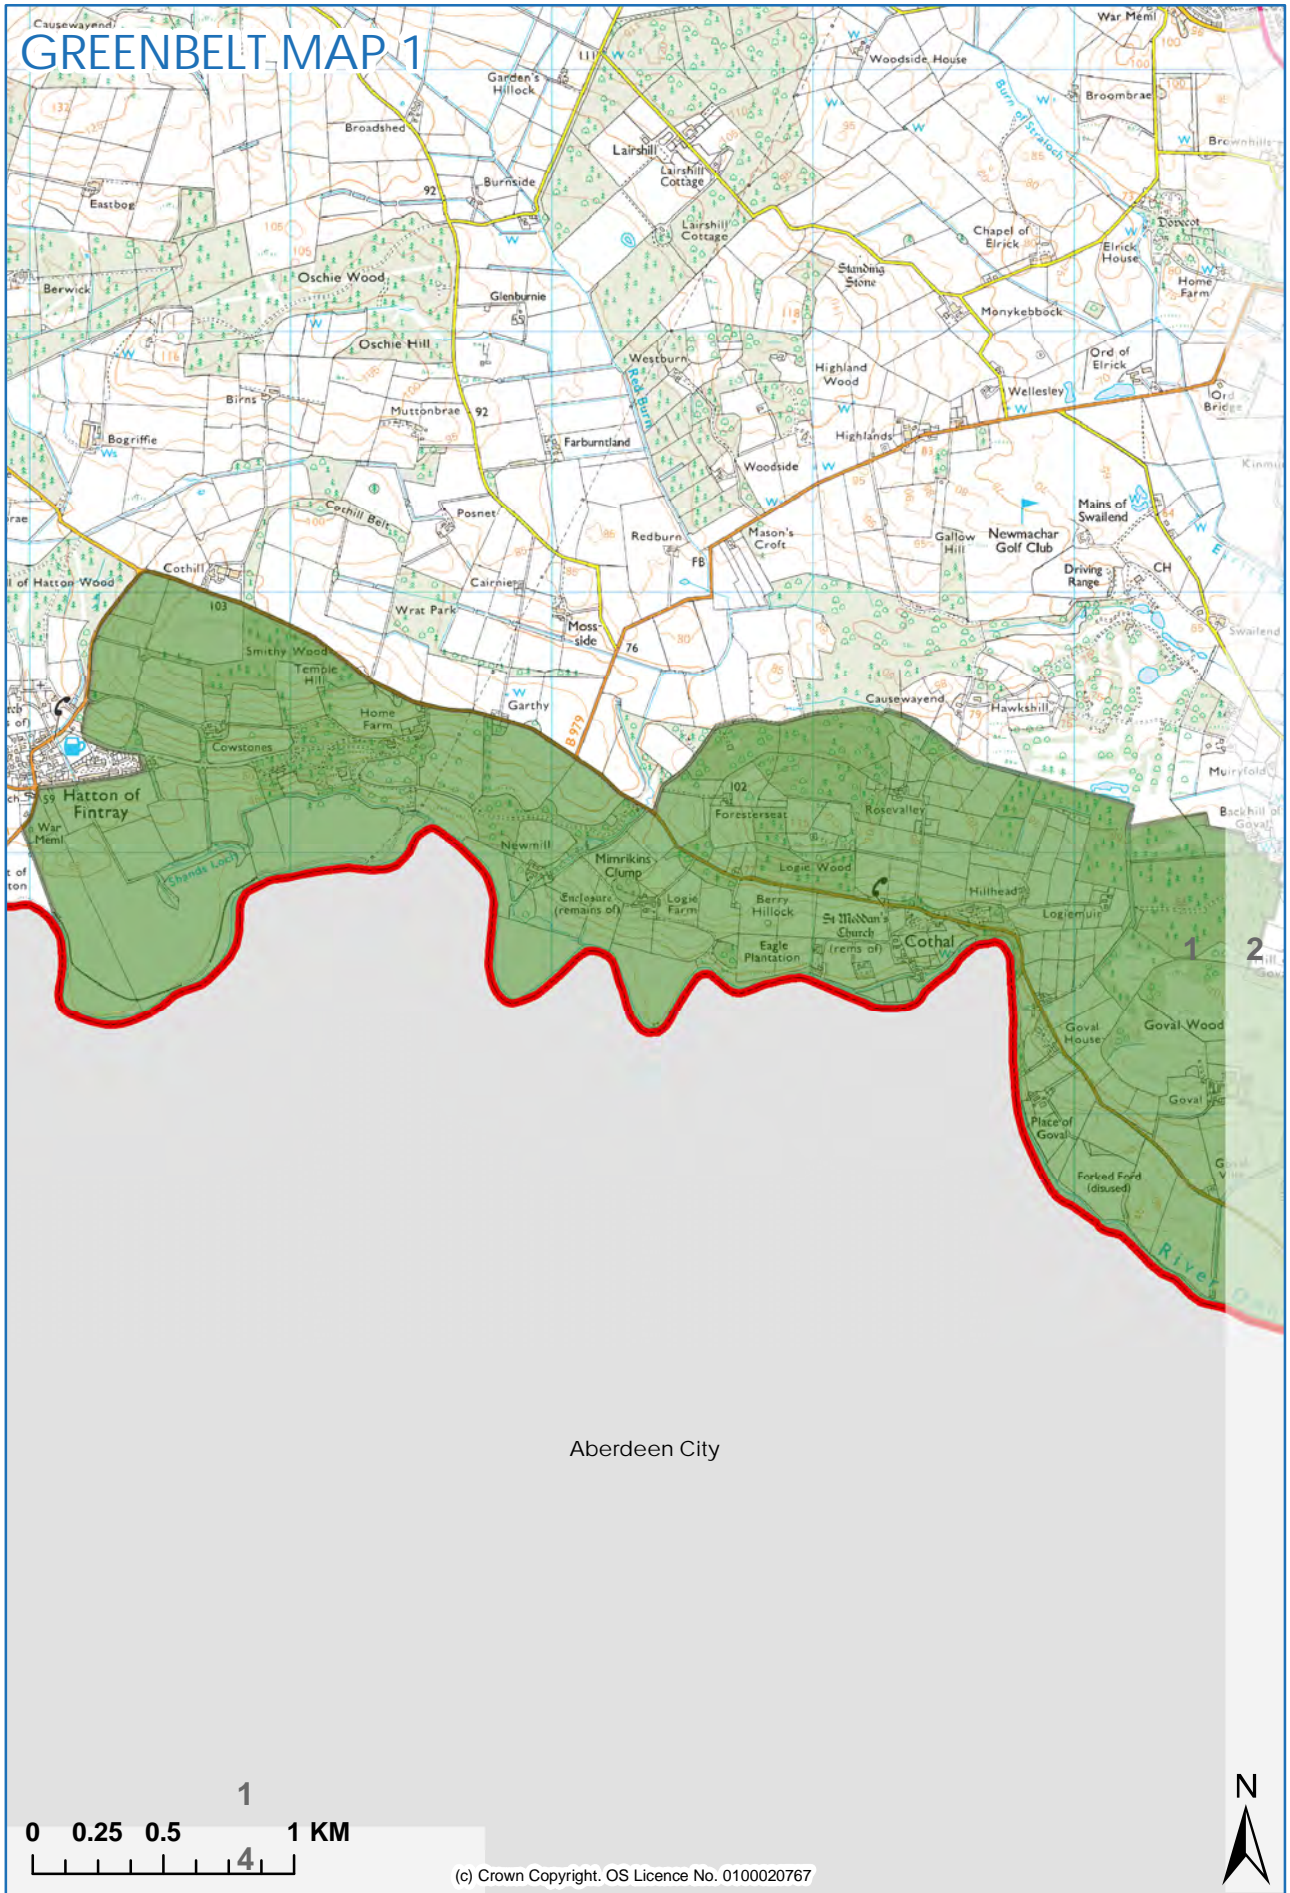

GREENBELT MAP 1

Aberdeen City

(c) Crown Copyright. OS Licence No. 0100020767