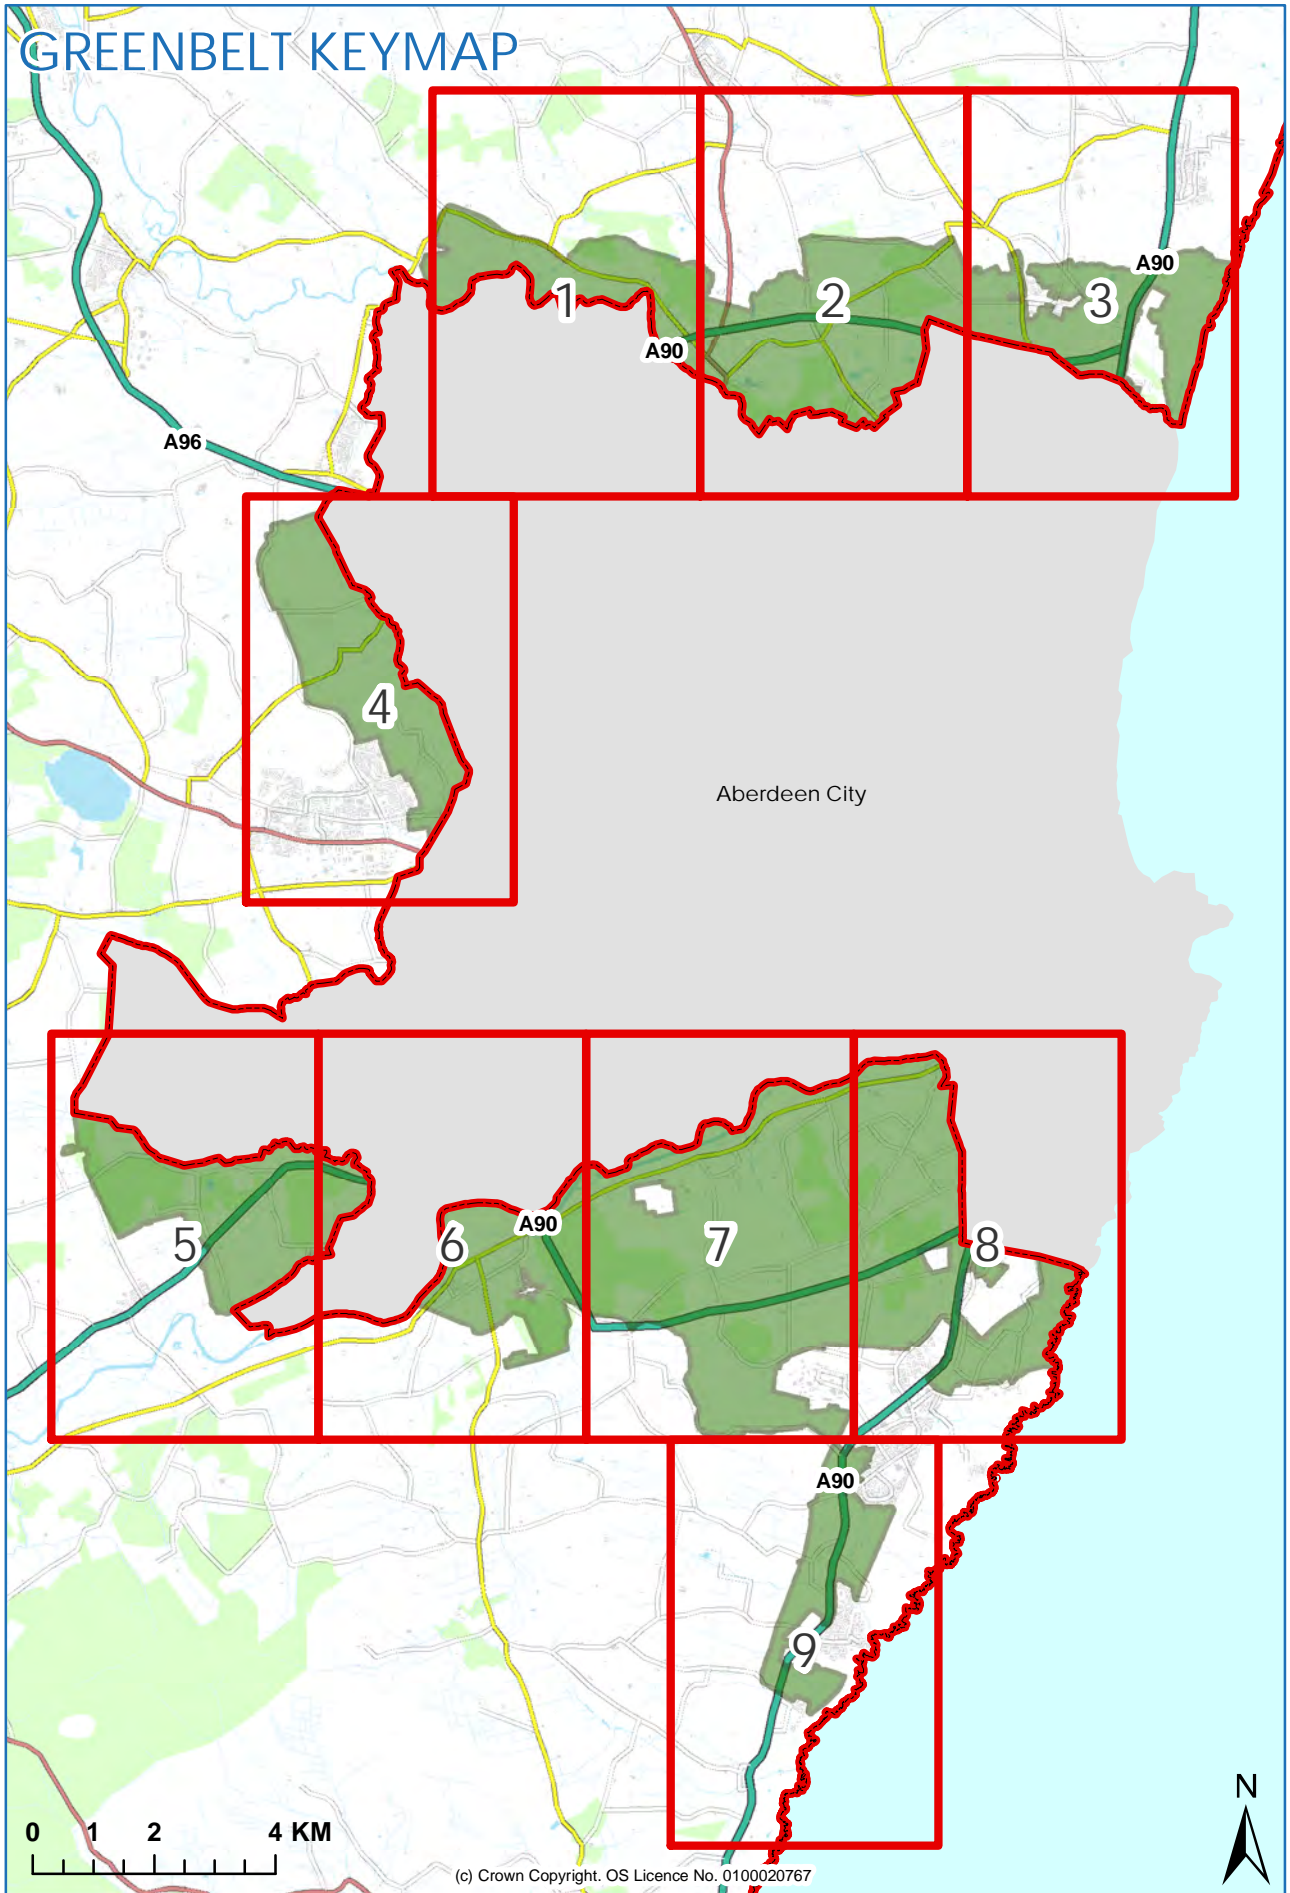

GREENBELT KEYMAP

(c) Crown Copyright. OS Licence No. 0100020767