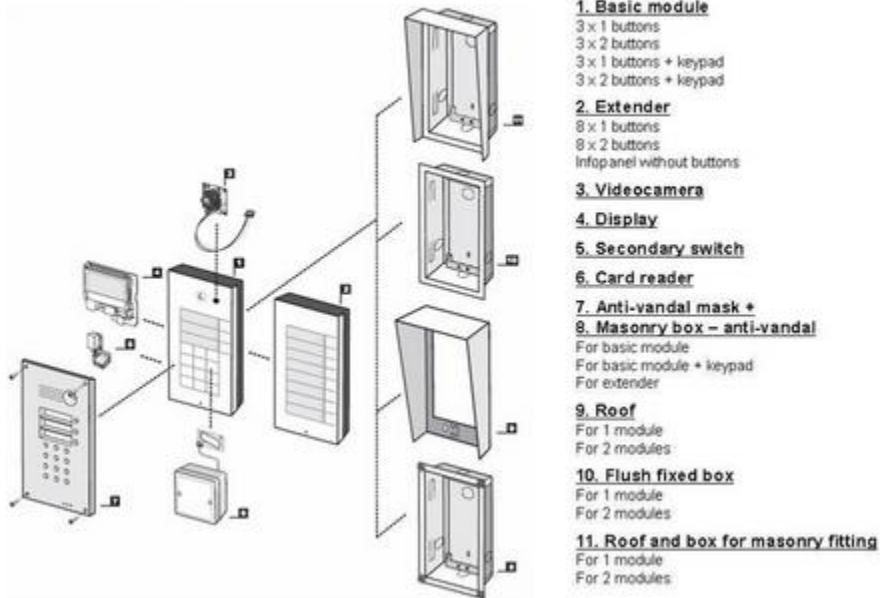

How to choose right accessories of 2N Helios door intercom

Installation possibilities

Installation possibilities of 2ENTRY Helios

Flush mounted indoor solution

2ENTRY Helios Flush Mounted Indoor Solution

Consists of:
> flush fixed box
> basic module,
event. extender

Flush fixed box:
order numbers
9135351E – 1 module
9135352E – 2 modules

Basic module:
order numbers

9135130E – 3x1 butt.
9135160E – 3x2 butt.
9135130KE – 3x1 butt. + keypad
9135160KE – 3x2 butt. + keypad

Consists of:

- flush fixed box
- basic module, event. extender
- antivandal mask

Antivandal set:
order numbers

9135511E – 1 module
9135511KE – 1 module + keypad
9135515E – extender

Basic module:
order numbers