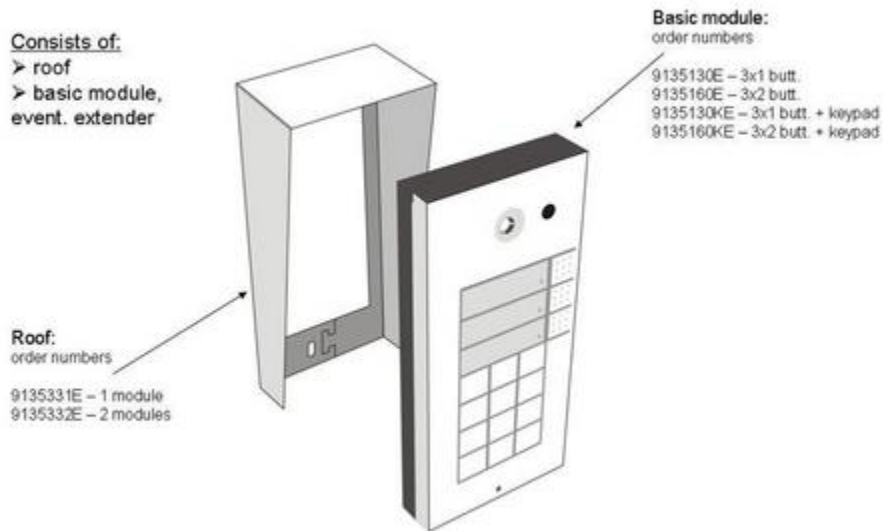

Wall mounted outdoor solution

2ENTRY Helios Wall Mounted Outdoor Solution