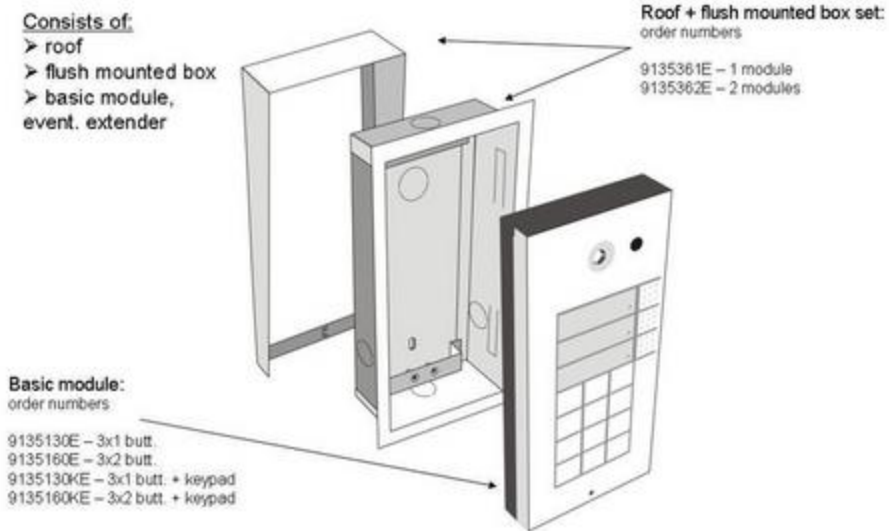

2ENTRY Helios Flush Mounted Outdoor Solution