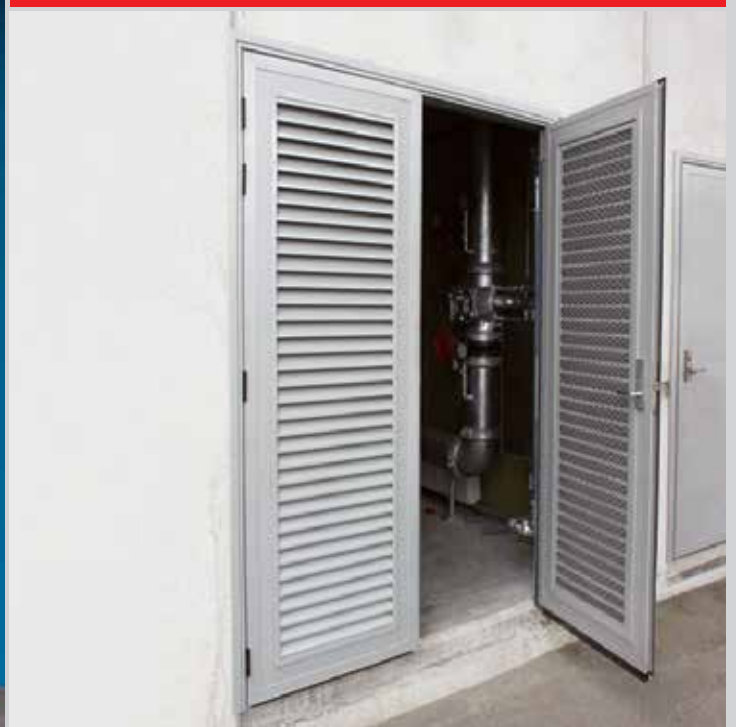

**Choose AceDoors DuraDoor
for a high security, top quality
metal door, suitable for many
applications.**

**Manufactured in New Zealand
with an injected polyurethane
foam core sheathed in powder
coated stucco aluminium sheet.**

Features and Components

- Designed to be installed into pre-cast concrete, timber, block work, insulated panel or long run roofing walls
- Security Feature: Lock tongue is protected by leaf frame overlapping the door facing
- Eliminates all swelling, sticking and painting problems associated with timber doors
- Powder coated aluminium finish, to colour match building appearance. No on site painting needed
- Pre-hung in one piece frame with your choice of hardware fitted
- Energy saving polyurethane foam core is used to deliver exceptional insulation values
- Full perimeter gasket seals to decrease energy costs and reduce air infiltration
- Lightweight, high performance construction
- Can be supplied as single or double leaf doors
- Able to be used in high wash down areas, warp & rot free
- Competitively priced against timber doors