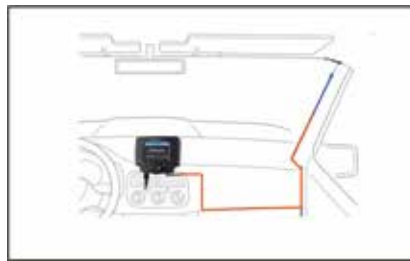

DAB+/FM Car Radio Adapter

DR 56

Get the variety of digital radio in your car.
Wireless connection to the existing analogue Autoradio
Using a FM transmitter to a free FM radio frequency.

Also available as Bluetooth hands-free kit
For mobile phones.

Features

- DAB/DAB+ (with DLS) In-Car radio adapter
- FM Transmitter for wireless transmission to your car radio system
- Music stream via Bluetooth from mobile phone/MP3 etc. to the car radio
- Bluetooth handsfree for your mobile phone
- Active DAB+ Foil antenna for best reception
- Built-In speaker and microphone
- Suction cup mount (360 degree rotating)
- Radio reception stabilization system for high speed driving
- 2,4" color TFT
- 2 brightness levels
- 30 preset stations for DAB+
- USB charging port for external devices (e.g. Smartphones)

Delivery content

Suction cup mount, active DAB+ antenna, USB charging cable, Dual USB adapter with 12 V cigarette lighter connector, 3,5 mm audio cable

▶ **Art.-No.: 27356**

Optional accessory for DR 56 and DR 57

Adhesive mount for dashboard

▶ **Art.-No.: 27357**

Replacement active DAB+ antenna

▶ **Art.-No.: 27358**

Albrecht DR56	
Preis Internet	um 120 Euro www.albrecht-audio.de
Ausstattung	■■■■■
Bedienung	■■■■■
Funktionalität	■■■■■
• Bluetooth-Freisprecheinrichtung • Schnellwahltasten für Sendersuche	
Digital Home Ausgabe 2/2014	

DAB+/FM Car Radio Adapter

DR 57

- 5 preset station buttons
- Service Following Function
- Patented active DAB+ antenna with magnetic, easy installation
- Traffic announcements
- Other Features same as DR 56

The DAB+ adapter DR 57 allows the noise-free reception of digital radio station in your vehicle.

This adapter supports automatic frequency changes (Service Following) and Traffic Announcements (TA).