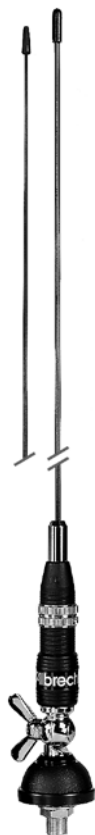

CB-Radio mobil antennas

Racer 60/90

Trucker 14

DV 27 U

High Power 3000

Model	Racer 60	Racer 90	Trucker 14	DV 27 U	High Power 3000
Typ	1/4 Lambda	1/4 Lambda	5/8 Lambda	1/2 Lambda	5/8 Lambda
Channels	150	120	240	130	CB + 10 m
Max. Power	40 Watt	40 Watt	500 Watt	150 Watt	1200 Watt
Length	69 cm	115 cm	ca. 145 cm	85 cm	174 cm
Fibre glass whip			X		
Stainless steel whip	X	X		X	X
Hole diameter	13 mm	13 mm		13 mm	
SWR tuneable	X	X	X	X	X
Scope of delivery	DV-mount, 4 m cable	DV-mount, 4 m cable	mirror mount, 2,8 m cable, PL 259	DV-mount, 4 m cable	
Infos	SWR fine tuning by special rings	SWR fine tuning by special rings	open coil		PL 259 connection
Art.-No.	67140	67130	6680	67160	6315
Whip only, Best.-Nr.	67141	67131			