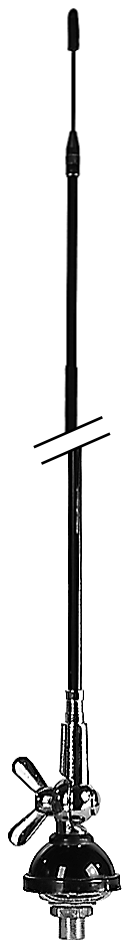

CB-Radio mobil antennas

DV-27

T-27

T-27 5/8

AF 393