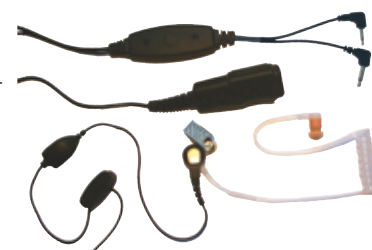

The innovative headset allows you to use the device hands-free or in PTT mode without an additional selection on the microphone.

Microphone connector: 2.5/3.5 mm twin plug.

► Art.-No.: 41999

AE 38
Single throat Activated Microphone with earphone and switch for Vox or PTT, separate PTT-button with velcro fastening. 2.5/3.5 mm duo plug.

► Art.-No.: 41910

AE 31 - Security Headset

Semi professional - Clear Tube - headset with big PTT, 2.5/3.5 mm twin plug, automatic vox circuit

► Art.-No.: 41990

AE 30 - Headsets

AE 30

A combined insert earphone/microphone, operation with vox or PTT button, with 2.5/3.5 mm twin plug.