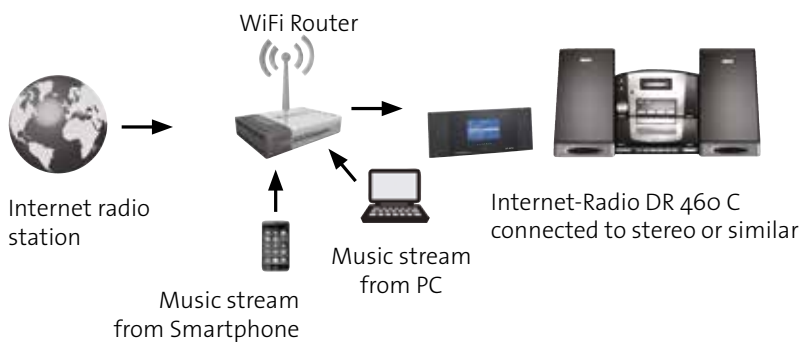

What you need for the installation:

Delivery content

Remote control with batteries, RCA cable to connect stereo, wall adaptor
DR 460 C Internetradio ▶ **Art.-No.: 27462**
DR 460 BC Internet radio/DAB+/Bluetooth ▶ **Art.-No.: 27463**