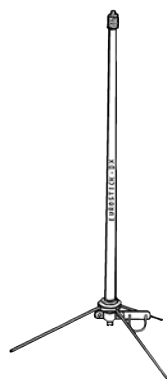

Scanner Accessories

Multiscan DX

The ideal space-saving scanner antenna that can be installed in any place such as attic, balcony etc. Comes with mounting set and PL/SO-239 terminal.

Frequency range: 60 - 525 MHz

► Art.-No.: 6167

Eurostick DX

Wide band scanner antenna with 3 radials. Can be installed in any place such as attic, balcony etc. Comes with mounting set and PL/SO 239 terminal.

Frequency range: 25 - 2060 MHz

► Art.-No.: 6164