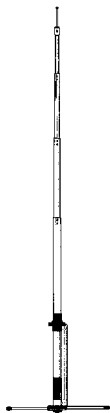

CB-Radio Stationary-Antennas

GPA 27 5/8
GPA 27 1/2

GP 27 5/8
High quality 5/8 wave stationary antenna made of anti-corroding aluminium to extend the performance and stability. Comes with 3 radials (1 m) and mounting set. SWR tunable.

► Art.-No.: 63700

GP 27 1/2

Similar to above, but halfwave version without radials.

► Art.-No.: 6348