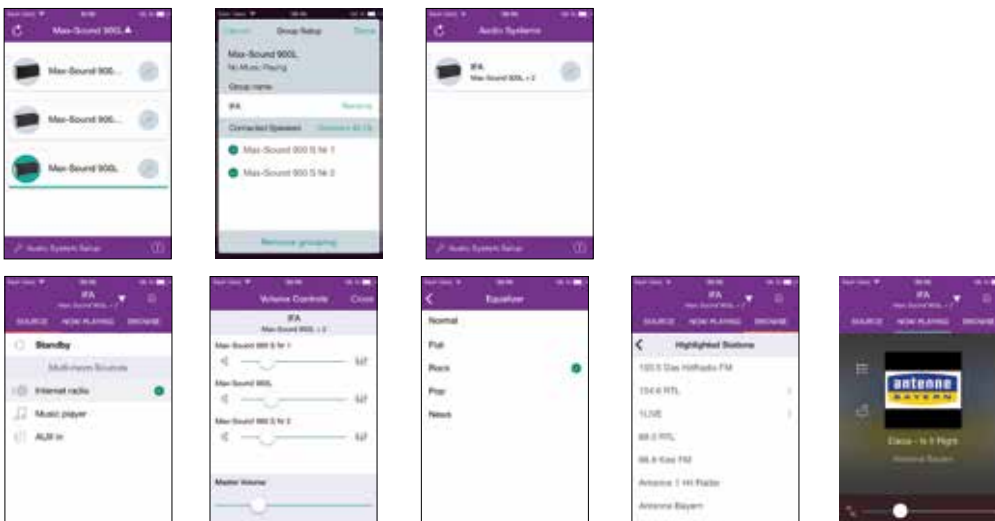

Control by Smartphone App

Undok App - operation

The top row of images represents the centralisation of 3 speakers to a group. Centralised speakers play selected tracks synchronously.