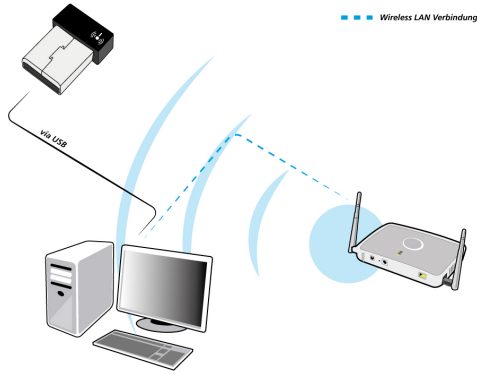

Zubehör

Art.-Nr.	Name
69824	Allnet Wireless N 300Mbit Router/AP ALL0236