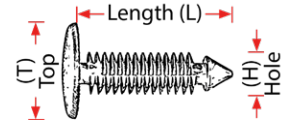

T: 18 H: 8 L: 12

**CBP114** Honda CR-V & Accord Bumper/Guard/Grille Clip

SUITS: Honda CR-V 91 On

OEM: 91503-525-003

T: 20 H: 10 L: 18

All clips are in **Packets of 25** unless stated otherwise.

**CBA314 Toyota Bumper Bar Strip Clip**  
**ALSO SUITS:** Mitsubishi  
**OEM:** 90468-04030 (Toyota)