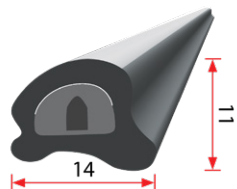

Use with Rubbers: Valiant VH-CM

VOLKSWAGEN