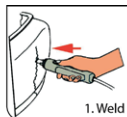

✦ Easy and Quick Operation - 10 Seconds to Heat

✦ Strong against Shock and Twist after Welding

✦ Extra Long Heavy Duty Leads

✦ Includes a variety of staple types

**HRS16 0.6mm Flat Staples - Pkt 100**

**HRS18 0.8mm Flat Staples - Pkt 100**