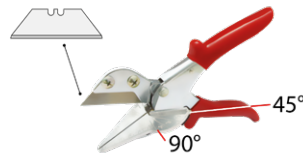

MBS060 Mitre Blade Cutter