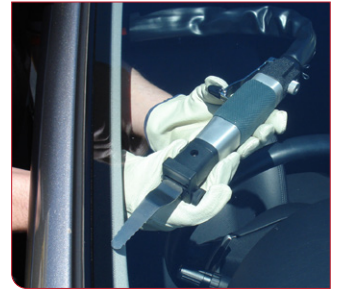

Z Blades

For top and sides of a windscreen, and for small quarter glass removal.

POPULAR

POPULAR

For Precise Depth Control use BTB Blades with a Control Arm