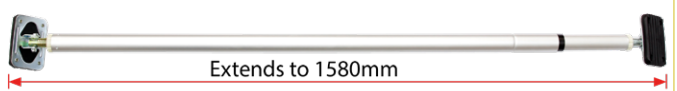

**PSB158** Extendable Panel Support Pole - 1580mm

✦ Adjustable length from 1000mm to 1580mm  
✦ Used to temporarily hold and support panels/parts  
✦ Twist & Lock Pole in desired position

NEW

**The Professional Esprit Windscreen Chip & Crack Repair System**