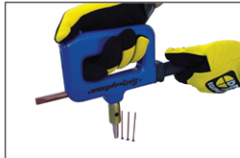

**LEVERAGE PULLER**

**PIN WELD & SHRINK**

**WIGGLE WIRE FOR BEAR CLAWS**

✦ The MAXI is a high quality dent pulling system that saves time, improves productivity and produces a cleaner, better repair  
✦ 240 Volt Single Phase ✦ Includes storage cabinet and pulling accessories