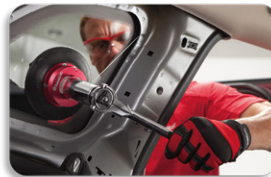

Why a Cord & Wire Cut-Out Tool?

The auto glass in today's modern vehicles have tighter tolerances between the glass and the body. It is becoming quite impossible on

some vehicles to avoid damage to the pinchweld when removing the glass. Many technicians have started using cut-out wire or cord in an effort to save the pinchweld from possible damage. This will save valuable time in priming and

will prevent rust from forming on missed areas of damage.

Also, cord /wire removal tools reduce physical strain on technician's body compared to other removal tools.

Equalizer Wire & Cord Removal Kits

alpoz.com.au/videos

F22KIT Deluxe Raptor Wire Removal Kit

The Equalizer® Raptor™ is a cord and wire auto glass removal device designed from the ground-up to create a quick placement and constant vacuum to the glass so the cup stays in place and resists sliding.

KIT CONTENTS:

- ✦ Raptor® Tool with 1/2" Drive Omni-Ratchet
- ✦ Pistol Grip CenterStart™ ✦ Mini Wire Anchor
- ✦ Venom™ Wire Dispensing Unit which includes a 50 metre Roll of Squire2 HD Wire
- ✦ 30 metre Roll of RipCord HD ✦ Wire Grabber Pliers
- ✦ Guide Pins ✦ Clear Headliner Protector
- ✦ Clear Dash Protector ✦ Headlights™ Safety Glasses
- ✦ Roll of Moulding Tape.

alpoz.com.au/videos

VIP1124 Viper™ Wire Removal Kit

The Equalizer Viper is™ designed for small quarter glass removals and can also be used on windshields and back glasses.

FEATURES:

- ✦ Small, light, and easy to manoeuvre
- ✦ Compact 135mm cup diameter on the Viper
- ✦ One revolution cuts 76mm

KIT CONTENTS:

- ✦ Viper Assembly including socket and ratchet
- ✦ Clear Protect -A-Dash ✦ T-Handle Wire Starter
- ✦ Mini Anchor Cup ✦ 22m Roll of Squire Wire
- ✦ Packaged in a foam-lined case.

alpoz.com.au/videos

VIP1138 Deluxe Viper™ Wire Removal Kit