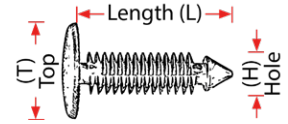

All clips are in **Packets of 25** unless stated otherwise.

POPULAR