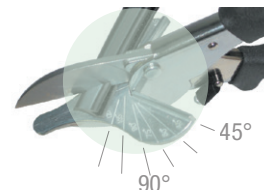

When mouldings require an angled cut these mitre cutters help you achieve an accurate cut for a professional finish.

**Tapes**

**FOAM DAM**

**POPULAR**

**AP5200** Grey Foam Dam -  
5mm(H) x 6mm(W) - 12m Roll