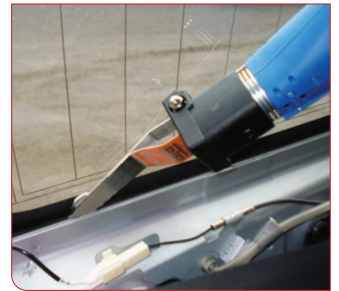

Reverse Blades for Encapsulated Glass

For safe removal of undamaged encapsulated glasses by cutting adhesive against the pinchweld or panel surface from inside the vehicle.

POPULAR