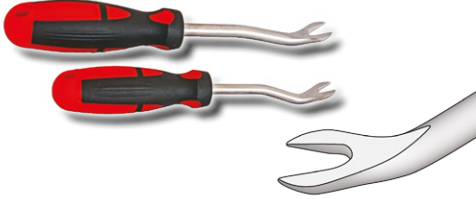

★ 10kg Hospital blanket rags  
★ 40 x 40 x 20cm compressed bag

**Trim & Panel Removal Tools**

**POPULAR**

**CRS610** BTB™ Pro Clip Removal Tool Set - 2 Pc

- ✦ Fully tapered tip
- ✦ Wide opening
- ✦ Well positioned pivot point
- ✦ Gets under clips where other tools struggle