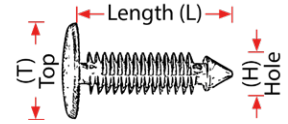

All clips are in **Packets of 25** unless stated otherwise.

CBM1500G GM Cruze, Trax Body Flare Clip

ALSO SUITS: Jeep

OEM: 1157 1175 (GM)

T: 12 x 20 **H:** 9 **L:** 11

CBG038 Toyota Short Sill Panel & Door Trim Clip

SUITS: Corolla 2012 On

OEM: 75867-02010 (Toyota)

T: 18 **H:** 9.5 **L:** 10

CBG042 Toyota Long Sill Panel & Door Trim Clip

SUITS: Avalon, Camry, Corolla

OEM: 75867-33030 (Toyota)

T: 18 **H:** 9.5 **L:** 13

Guard / Door Trim / Panel Grommet Clips

CBG021 Toyota Prado Guard Liner Grommet

SUITS: Many Toyotas

OEM: 90189-06013 (Toyota)

T: 20 **H:** 8 x 8 **L:** 17

CBG023 Toyota Camry, RAV4, Avalon Long Guard Liner Clip

OEM: 90189-06157 (Toyota)

T: 20 **H:** 8 x 8 **L:** 22

POPULAR

CBG030 Toyota Hilux Guard Liner Grommet

SUITS: Also Camry & RAV4 95 On

OEM: 90189-06065 (Toyota)

T: 20 **H:** 9 x 9 **L:** 18

CBG1122 Ford Panel Screw Grommet BA on

SUITS: Ford Falcon & Ford Focus

T: 22 **H:** 11 **L:** 19

POPULAR

CBG1020W Mazda Door Panel Screw Grommet

OEM: GJ6A58975

T: 20 **H:** 10 **L:** 14

CBG015W Door Trim Panel Grommet

T: 16 **H:** 7.5 **L:** 12

CBG018W Door Trim Panel Clip

T: 13 **H:** 8 **L:** 12

NEW

CBG054W Door Trim Clip

T: 18 **H:** 8 **L:** 15

CBA208 Door Handle / Winder Spring Clip

T: 20 **L:** 18

Rivets

GENUINE

CBR100 Toyota Aluminium LandCruiser 100 Series Side Mould Rivet

OEM: 90269-04053 (Toyota)

GENUINE

CBR100K10 Toyota Aluminium LandCruiser 100 Series Side Mould Rivet - Pkt 10

CBR101RA J701 Rivet Gun Adaptor for LandCruiser 100 Series Rivets

(Gun not included)

POPULAR

J701 Professional Grade Rivet Gun

3/32" 1/8" 5/23" 3/16"

CBR150 Toyota Large Flange Pop Rivet with Plastic Cap

SUITS: Toyota fuel tank & tube, rear bumper and bumper stay » Camry side moulding rivet

T: 13 **H:** 5.8 **L:** 14

CBR50508 Toyota Side Mould & Door Panel/Glass Rivet

SUITS: Camry & Lexus

T: 6 (1/4") **H:** 4 (5/32") **L:** 7

CBR613 Window Regulator 1/4" Peel Type Rivet

SUITS: Window door regulator rivets

T: 12.7 (1/2") **H:** 6.4 (1/4") **L:** 17

CBR306 Alum. 1/8" Pop Rivet

T: 6.3 (1/4") **H:** 3.2 (1/8") **L:** 9.5

CBR40826 Aluminium 5/32" Pop Rivet for Tonneau Cover Clips

SUITS: Holden & Ford

T: 8 **H:** 4 (5/32") **L:** 26

CBR509 Alum. 3/16" Pop Rivet

T: 9.5 (3/8") **H:** 4.8 (3/16") **L:** 9.5