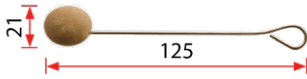

**AP5275 Mini Daubers - Pkt 100**

- ✦ Smaller ball gives greater control
- ✦ Better access in confined areas

**DM1094 Cotton Tip Applicator - Pkt 100**

- ✦ Single use - avoid contamination
- ✦ Small size - avoid drip