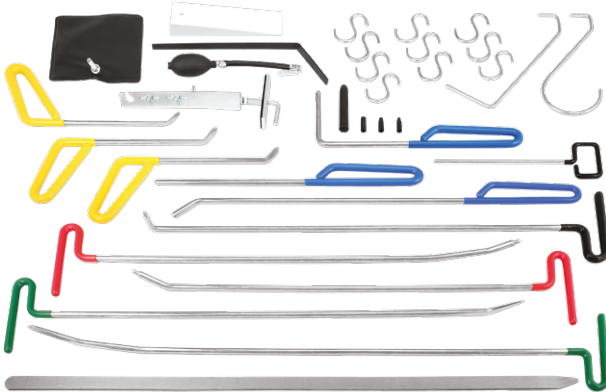

PDRK33 Paintless Dent Removal Kit - 33 Pc

- ✦ Comprehensive kit designed to massage cosmetic damage including door dings and hail damage
- ✦ Supplied in a robust carry case
- ✦ rods 30cm to 92cm