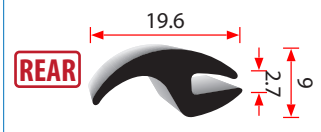

REAR
VT Commodore wagon rear mould & other vehicle rear windows.

25m Roll

OZ-BLOCK