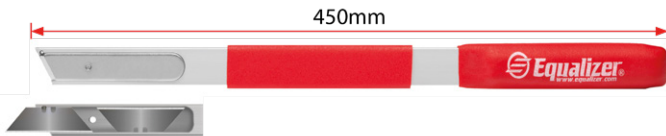

✦ Black blades have a sharper grind angle

**AP4210** Sterling 18mm Heavy Duty Snap Off Blades - Pkt 10

**AP4220** Sterling Heavy Duty 9mm Snap Off Utility Knife

**OLFA-A1** Olfa® 9mm Mini Utility Knife

**AB50S** Olfa® Stainless Steel 9mm Snap Blades - Pkt 50

**Trimming Knives & Blades**

All Trimming Knives use replacement blades #OZ-BLADES.

**QS358** Equalizer Trimming Long Knife - 450mm

Uses #OZ-BLADES or extended length #ULB582 replacement blades.

**AP4140** Fixed Trimming Knife