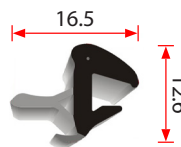

05- Hilux mould, 100 series top.

25m Roll

TP-756