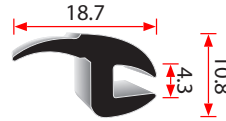

EA-EF, Rodeo, Navara, Nimbus, Prairie N13 ETC, Prado (upside down), Protégé (usd) & more

25m Roll

**UNI-3**

25m Roll

**POPULAR**

**UNI-8**

Hyundai Excel, Commodores & others.

25m Roll