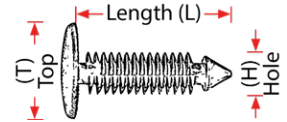

If the clip you are after is not listed please let us know and we can try to source it for you.