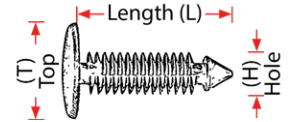

All clips are in **Packets of 25** unless stated otherwise.

POPULAR

CBT033K10 VE Commodore Lower Cowl Panel Clip - Pkt 10

OEM: 92138942

T: 15 H: 9.5 L: 14

CBT034K10 VE Commodore Lower Cowl Panel Clip - Pkt 10

T: 15 H: 9.5 L: 17

CBT1218 Nissan Patrol Cowl Panel Screw Clip

OEM: 66824-W1000

T: 12 x 18 H: 6 L: 10

CC2 Honda Accord Cowl Panel Clip

SUITS: Honda Accord & CR-V

T: 17 H: 8 L: 14 mm

CC8 Honda Civic / CR-V Cowl Panel Clip

SUITS: Honda Civic, CR-V & Integra

T: 17.5 H: 8 L: 12

CW265K8 Toyota FJ Cruiser Windscreen Cowl Clip Kit - Mixed Pkt 8

OEM: 61992-35010(x2) / 61118-35010(x4) / 61991-35010(x2)

T-Clip / Weather Strip Clips

CBA044W Toyota Weather Strip Seal Stubby T-Clip

SUITS: Large range of Toyotas

OEM: 90467-04034 (Toyota)

T: 15 x 5 H: 5 L: 9

POPULAR

CBA048W Toyota Weather Strip Seal T-Clip

SUITS: Camry, Corolla, RAV4, Celica, Kluger 95-2012

T: 13 x 7 H: 7 L: 13

CBA053 Toyota Cowl Panel Weather Strip Seal T-Clip

SUITS: LandCruiser 100 series » Camry, Aurion » universal

T: 13 x 7 H: 7 L: 13

CBA057 Toyota, Isuzu D-Max, Mitz Cowl Panel Clip

OEM: 90467-10146 (Toyota)

T: 17 x 8 H: 7 L: 14

CBA060W Nissan Weather Strip Seal Clip

SUITS: 2000 - 2008

OEM: 01553-08951, 65810-K2009

T: 6.5 x 16 H: 5 L: 15

NEW

CBA065 Universal Weather Strip Seal T-Clip

SUITS: Under bonnet & door rubber seals

T: 13 x 5 H: 5 L: 11

CBA076 Toyota Cowl Panel Weather Strip Seal T-Clip

SUITS: Corolla 93 On » Camry, Starlet, Celica

T: 13 x 9 H: 7 L: 11

CBA1260 Toyota Bonnet Weather Strip & Cowl Panel Clip

SUITS: Toyota & Lexus 1992 On

OEM: 90467-08011 (Toyota)

T: 13 H: 5 L: 11

CBA1268 Mazda Bonnet Weather Strip Clip

SUITS: Mazda CX3-CX9, 3, 5, 6, 626, 929, MX6.

OEM: J001-56-741

T: 14 H: 6.5 L: 10

CBA1275 Mazda Door Weather Strip Clip

SUITS: Mazda 2,3,6 & CX9 » Subaru, Nissan.

OEM: BP4K-58-762 (Mazda)

T: 9 H: 4 L: 7

Bumper / Guard / Grille / Bonnet Pad Retainers

CBF2114K10 VY - VF GM Rear Bumper Bar Facia Clip - Pkt 10

T: 21 H: 14 L: 17

CBP105 Toyota & Lexus Bumper Clip

OEM: 52161-16010, 52161-02020, 52161-44010-B0

T: 18 H: 9 L: 28

POPULAR

NEW

CBP108 Nissan Cowl/Bumper/Guard/Grille Clip

SUITS: Pulsar » Pathfinder » Maxima » 1993 On

OEM: 01553-09241

T: 18 H: 10 L: 15

CBP109 Nissan Cowl/Bumper/Guard/Grille Clip

SUITS: Maxima » Pathfinder » Navara » X-Trail » 1994 On

OEM: 01553-09321

T: 20 H: 8 L: 9

CBP110 Nissan X-Trail Grille/Radiator/Bumper Clip

2008 On

ALSO SUITS: Other Nissan models & Subaru

OEM: 01553-09611 (Nissan)

T: 18 H: 8 L: 12

CBP114 Honda CR-V & Accord Bumper/Guard/Grille Clip

SUITS: Honda CR-V 91 On

OEM: 91503-525-003

T: 20 H: 10 L: 18