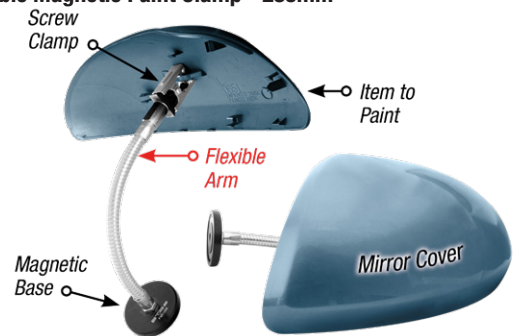

NEW

**PSB158 Extendable Panel Support Pole - 1580mm**

✦ Adjustable length from 1000mm to 1580mm  
✦ Used to temporarily hold and support panels/parts  
✦ Twist & Lock Pole in desired position  
✦ Includes Swivel Support Pads on each end

POPULAR

**MPC255 Magnetic Paint Clamp - 255mm**

✦ Simple and Fast method to secure mirror covers, door handles, flares, and other small parts  
✦ Use 2 Magnetic Paint Clamps for heavier parts  
✦ Strong Magnetic Base for secure mount  
✦ Robust clamp securely mounts to small parts

NEW

**FMC285 Flexible Magnetic Paint Clamp - 285mm**

✦ 285mm long arm  
✦ Versatile and Flexible version of the #MPC255  
✦ Same strong magnetic base and robust clamp head

POPULAR

**WTS950 Panel / Glass Stand**