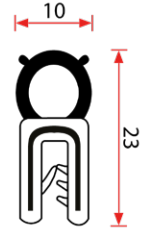

Grip Range: 0.5 - 4.0mm
Wire Cage

✦ Toolbox side

090Z053

090Z051-RL50

Grip Range: 0.5 - 4.0mm
Wire Cage

✦ Toolbox lid

090Z051