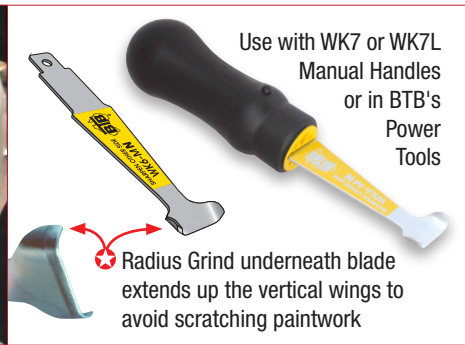

WK6 Pinchweld Trimming Blades

- ✦ Easy and safe removal of excess urethane adhesive ✦ Leaves a thin, even layer of urethane for re-bonding
- ✦ Uniquely sharpened with a special wing on each side

Eliminates scratching of paint including vertical pinchweld walls ✦ Excellent for removing urethane embedded with shattered tempered glass