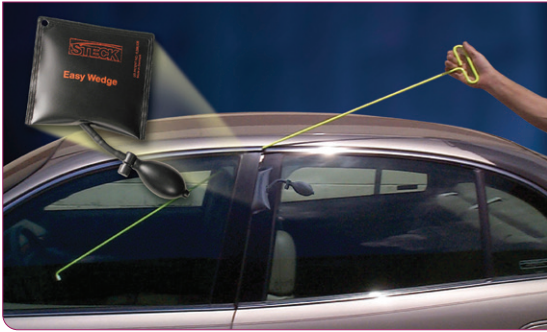

BigEasy™ Vehicle Unlocking Tools