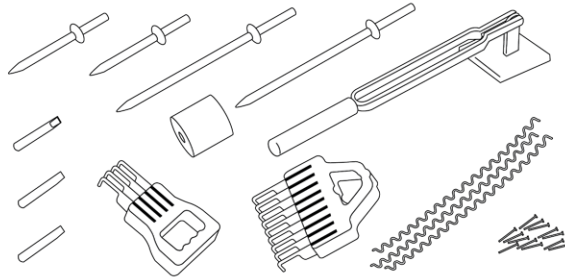

✦ The first active jaw progressively lifts the door skin/flange allowing access for the wider jaw pliers.

**426800** Door Skinning Pliers Wide Head

✦ The wide head pliers peel back the flange lip to right angles to allow access to repair the inner framework.

✦ Great for restoration work and repairing panel damage around the edge of doors, bonnets/boots and other panels

**Dent Repair**

POPULAR

**DF505 Spitznagel MAXI Pulling System**

INCLUDES CABINET

**SLIDE HAMMER**

**LEVERAGE PULLER**

**PIN WELD & SHRINK**

**WIGGLE WIRE FOR BEAR CLAWS**

✦ The MAXI is a high quality dent pulling system that saves time, improves productivity and produces a cleaner, better repair  
✦ 240 Volt Single Phase ✦ Includes storage cabinet and pulling accessories