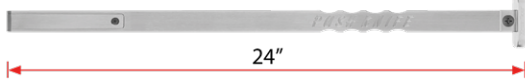

**Equalizer Tools & Blades**

**PUSH24 Equalizer Push Knife - 24 Inch**

NEW

- ✦ Designed to remove quarter glasses.
- ✦ Strike its end plate with a rubber mallet cut through urethane.
- ✦ Easily change out Equalizer Express blades by unscrewing the hinged plate that locks the blade in place.
- ✦ Made from machined aluminium.