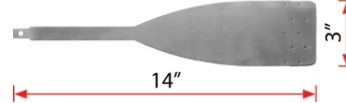

EHE160 HydroBlade™ - 75mm (W) x 355mm (L)