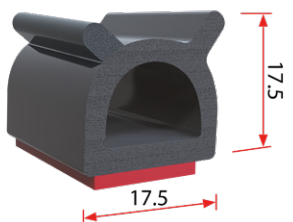

EPDM Sponge 33m Roll

OZ-5036-2

OZ-TP95-RL50