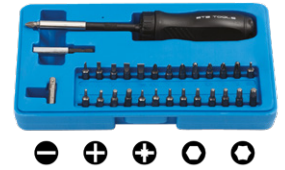

AP2100 Ratcheting Screwdriver Set - 29 Pc

1. **Blade:** 3, 4, 5, 6 & 7mm
   PH: #0, 1, 2 & 3
   Pozi: #1, 2 & 3
   Hex: 2, 2.5, 3, 4 & 5mm
   Torx: T8, 9, 10, 15, 20, 25, 27, 30 & 40