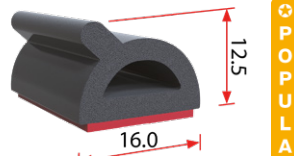

## Self-Adhesive Sponge Seals

Good for canopies, hatches, toolboxes and other various applications.

**OZ-019-RL66**

EPDM Sponge 66m Roll

OZ-019

**OZ-50449-RL33**

EPDM Sponge 33m Roll

OZ-50449