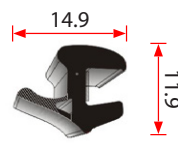

PVC Universal Mould with Butyl. 100 series top & Toyota Starlet.

25m Roll

POPULAR

OZ-CHROME