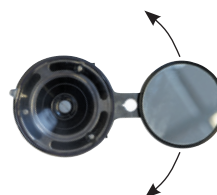

Swivelling Inspection Mirror