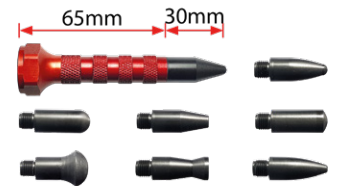

PDTD285K9 PDR Tap-Down Tool Set - 9 Pc

NEW