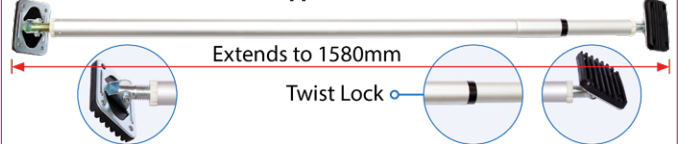

**Panel Support Stands**

POPULAR

**17100 HatchJammer™**

✦ Adjustable panel holder ✦ Adjusts from 290 to 600mm

**17150 HatchJammer™ Extension Tube**

✦ Fits to 17100 ✦ Extends the HatchJammer to 1500mm

POPULAR

NEW

**PSB158 Extendable Panel Support Pole - 1580mm**

✦ Adjustable length from 1000mm to 1580mm  
✦ Used to temporarily hold and support panels/parts  
✦ Twist & Lock Pole in desired position  
✦ Includes Swivel Support Pads on each end