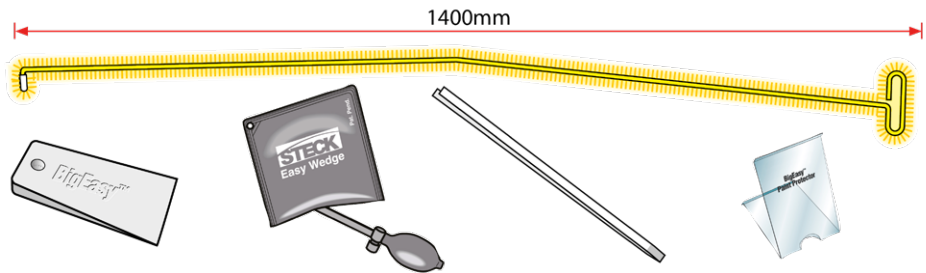

32955 BigEasy Lock Out Tool Kit

- ✦ Simple and Swift access in a hurry.
- ✦ Avoid damage to vehicles
- ✦ Designed for unlocking vehicles when the keys have been misplaced. ✦ Glows In the Dark.

Actuates: ✦ Lock buttons ✦ Door handles
✦ Electric locks ✦ 98% of cars and trucks

Kit contents: ✦ [32915] BigEasy™ Glow-In-The-Dark Rod ✦ [32922] Inflatable Wedge ✦ [32924] Paint Protector ✦ [32920] Non-Marring Wedge ✦ [32930] Lock Knob Lifter

POPULAR

32903 BigEasy Loop

Glows in the dark!

- ✦ Clips to any BigEasy™ Rod to allow grabbing of door handles and locks.

POPULAR