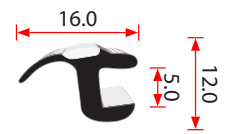

Holden Statesman SV21, Camry & others.

Per Mtr