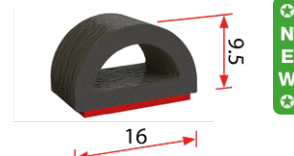

EPDM Sponge 33m Roll

OZ-50109

OZ-135AT-RL33