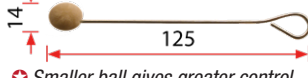

**AP5275 Mini Daubers - Pkt 100**

- ✦ Smaller ball gives greater control
- ✦ Better access in confined areas

**DM1094 Cotton Tip Applicator - Pkt 100**

- ✦ Single use - avoid contamination
- ✦ Small size - avoid drip