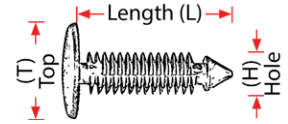

All clips are in **Packets of 25** unless stated otherwise.