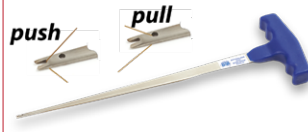

WK193 BTB™ Long Reach Wire Starter with Hole