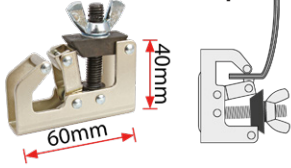

Dent Repair

WAC100 Wheel Arch Clamp