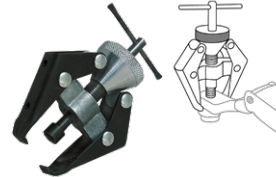

AP3048 Wiper Arm Puller