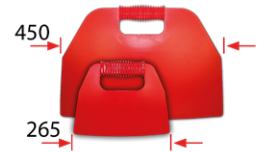

WDPSET Wire Cut-Out Dash Protector Set - 2 Pc

Equalizer.