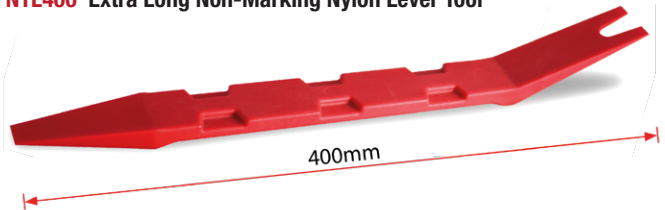

**NTL400** Extra Long Non-Marking Nylon Lever Tool

NEW

✦ Excellent for removing door trims, vent panels, headliners and more retained by trim fasteners and clips.

**HC2148** Plastic Lever Set - 11 Pc

**AP6220** Plastic Lever Tool Set - 5 Pc