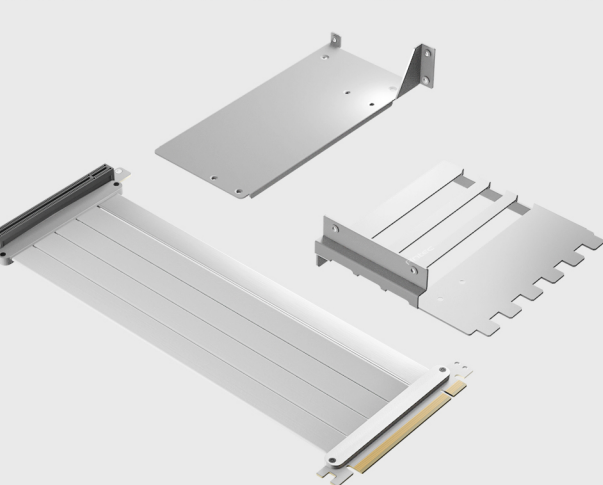

PACKAGE CONTENTS

- PCIE 4.0 Riser Cable (200mm) X1
- VGA Vertical Bracket X1
- Screw Bag X1

Color	Black
Model Name	AT-RCVB-BK200-PCIE4
Warranty	1 year
UPC#	0-761345-77707-0

Color	White
Model Name	AT-RCVB-W200-PCIE4
Warranty	1 year
UPC#	0-761345-77714-8

Antec