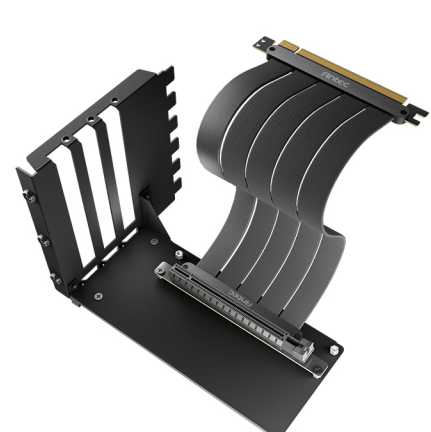

PACKAGE CONTENTS

- PCIE 4.0 Riser Cable (200mm) X1
- VGA Vertical Bracket X1
- Screw Bag X1

Color	Black
Model Name	AT-RCVB-BK200-PCIE4
Warranty	1 year
UPC#	0-761345-77707-0

Color	White
Model Name	AT-RCVB-W200-PCIE4
Warranty	1 year
UPC#	0-761345-77714-8

Antec