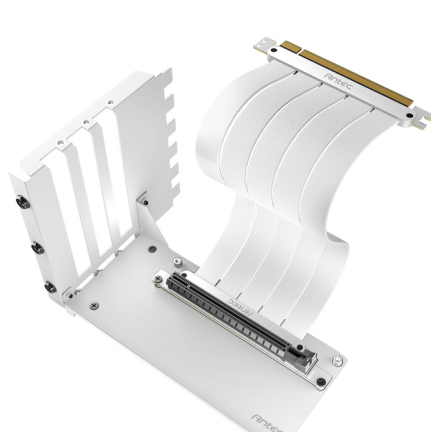

PACKAGE CONTENTS

- PCIE 4.0 Riser Cable (200mm) X1
- VGA Vertical Bracket X1
- Screw Bag X1

Color	Black
Model Name	AT-RCVB-BK200-PCIE4
Warranty	1 year
UPC#	0-761345-77707-0

Color	White
Model Name	AT-RCVB-W200-PCIE4
Warranty	1 year
UPC#	0-761345-77714-8

Antec