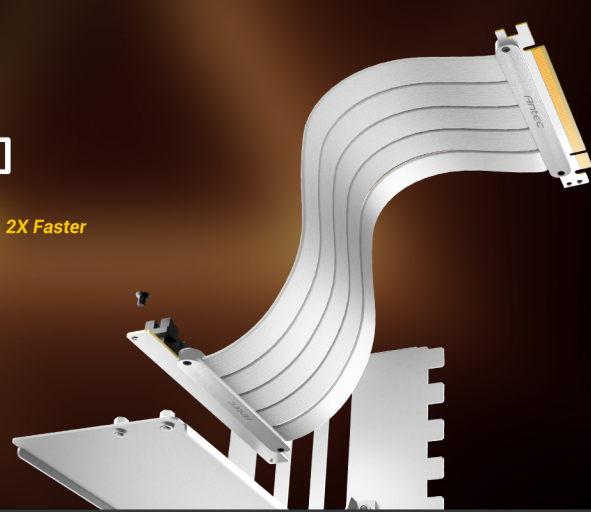

SUPPORT PCIE 4.0

PCI-E 4.0 2X Faster

PCI-E 3.0

High quality golden plate and shielded PCB

High shielding PCB and golden plate connector, stable and high performance, FPS lossless output, experience 2x speed from PCIE3.0.

Ultra-Flexible Cable Sleeves

Sectional design cable, soft material, bendable, to meet a variety of installation needs.