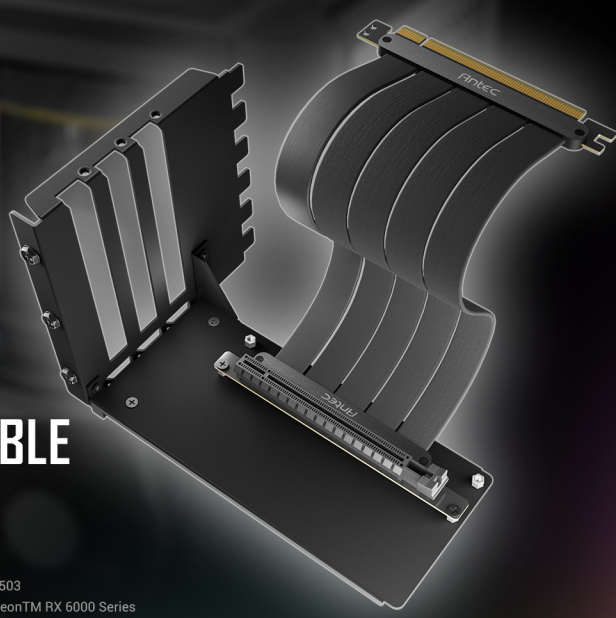

# ANTEC PCI-E 4.0 RISER CABLE WITH BRACKET

Showcase your GPU by using Antec Gen4 riser cable.

Compatible Antec Cases : Performance 1 / P20C / P20C White / P20C ARGB / DP505 / DP503  
Compatible Graphics Cards: NVIDIA Geforce RTX 4060 Ti/4060, RTX 30 Series & AMD Radeon™ RX 6000 Series

180° GRAPHIC CARD MOUNT

### Ultra-Flexible Cable Sleeves

Sectional design cable, soft material, bendable, to meet a variety of installation needs.