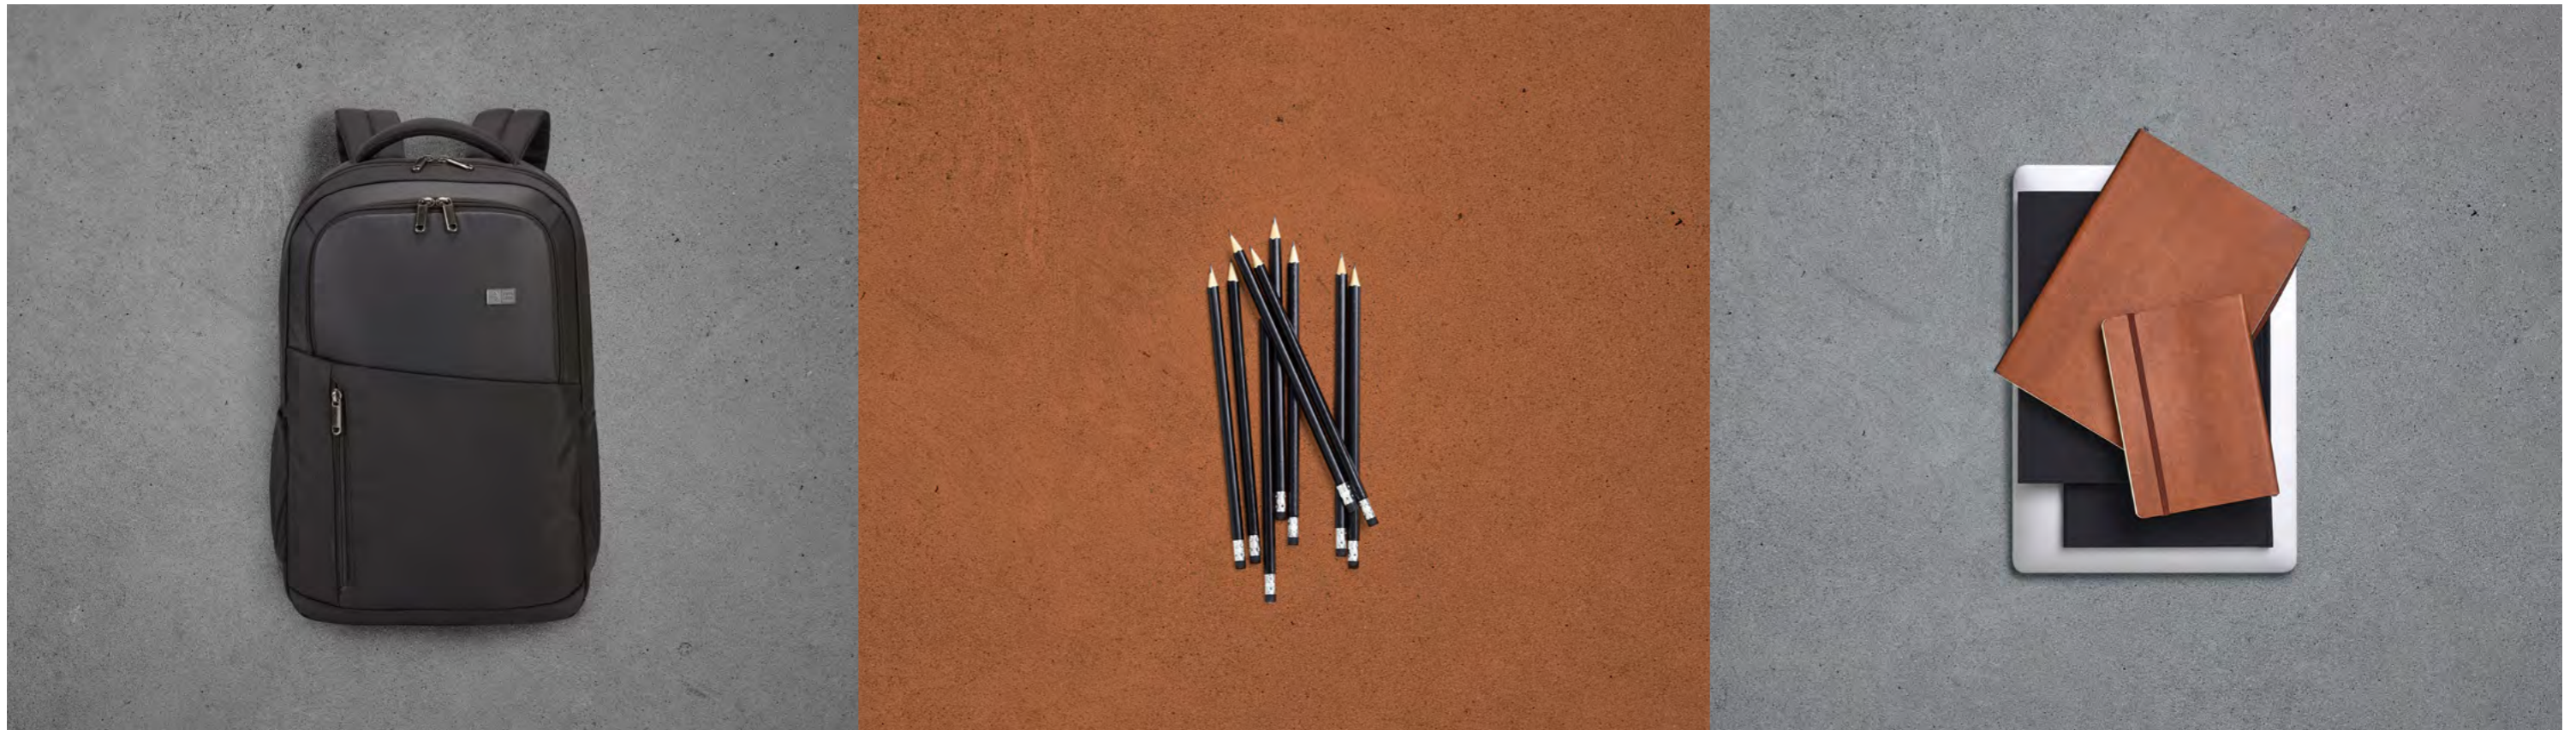

NEW

Case Logic Propel Collection

Versatile business-ready laptop bags and backpacks are designed with plenty of organization options for the modern professional.

Smart Organization

Organization panel with storage for a notebook, small accessories and keys

Everyday Versatility

Front organization pocket stores a power brick, accessories and everyday essentials