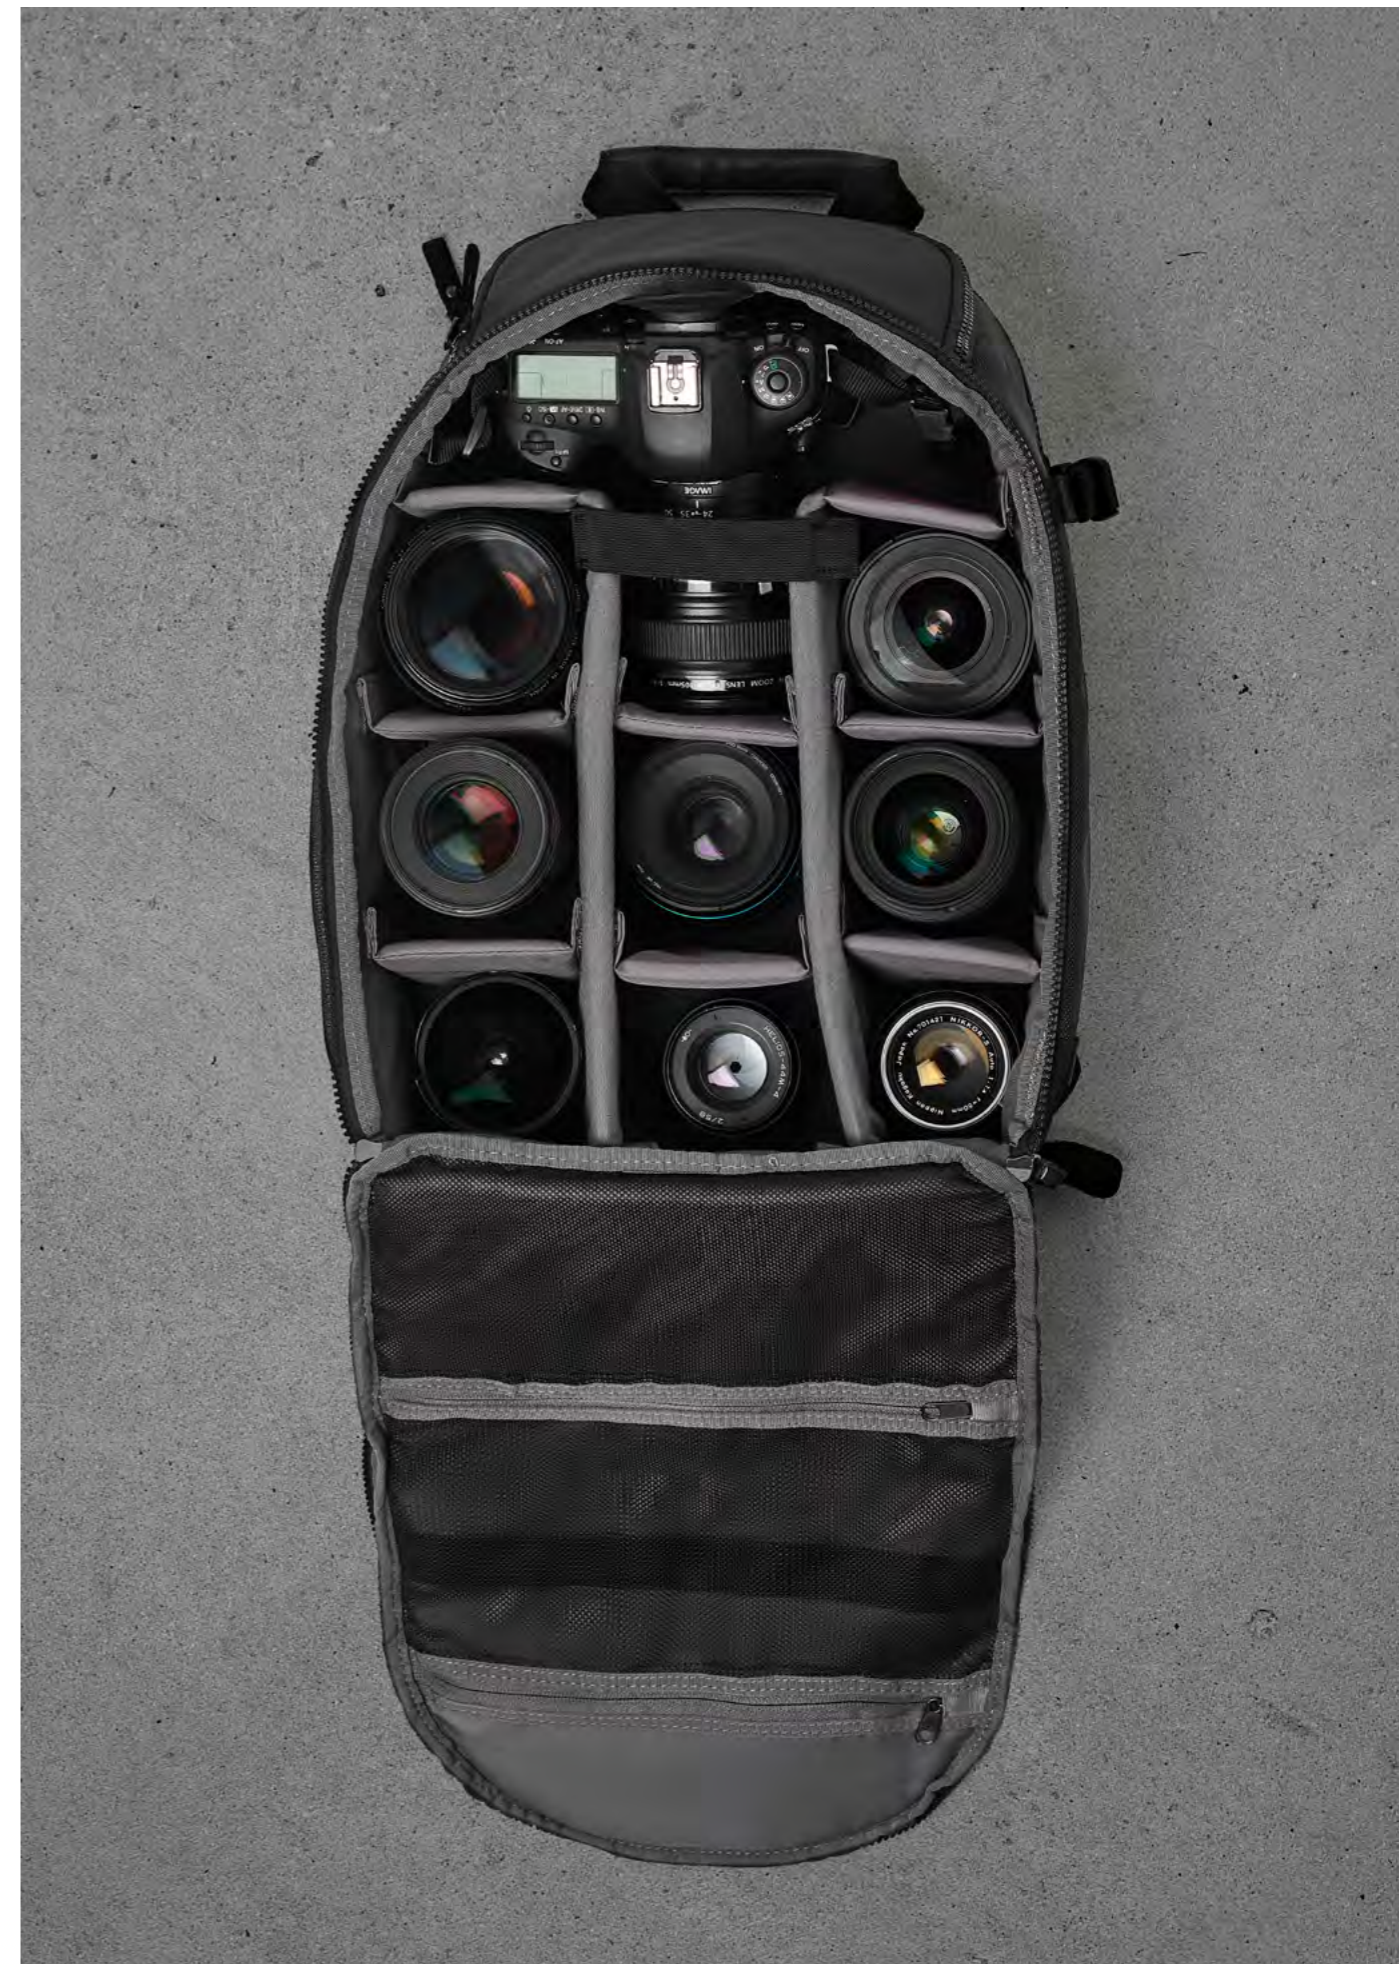

Camera Bags – New / Our Choice

NEW

OUR CHOICE

OUR CHOICE