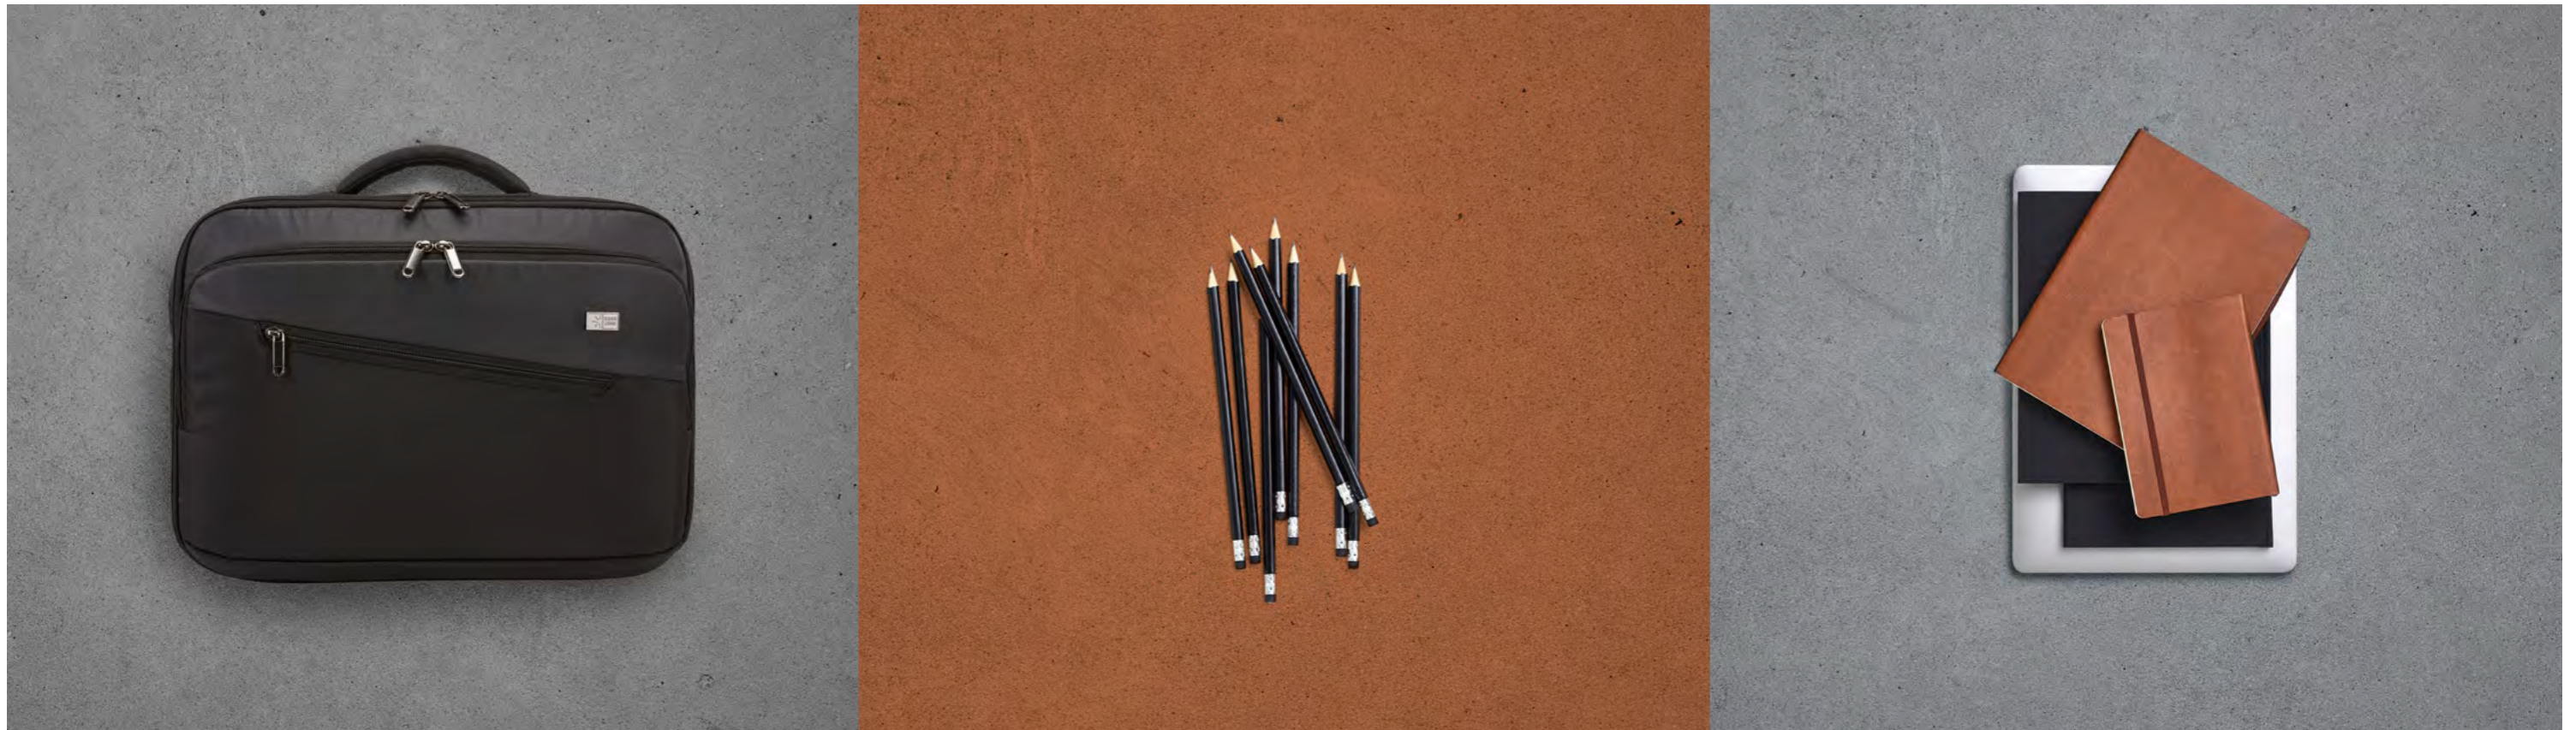

NEW

Case Logic Propel Collection

Versatile business-ready laptop bags and backpacks are designed with plenty of organization options for the modern professional.

Everyday Versatility

Front organization pocket stores a power brick, accessories and everyday essentials

Smart Organization

Organization panel with storage for a notebook, small accessories and keys