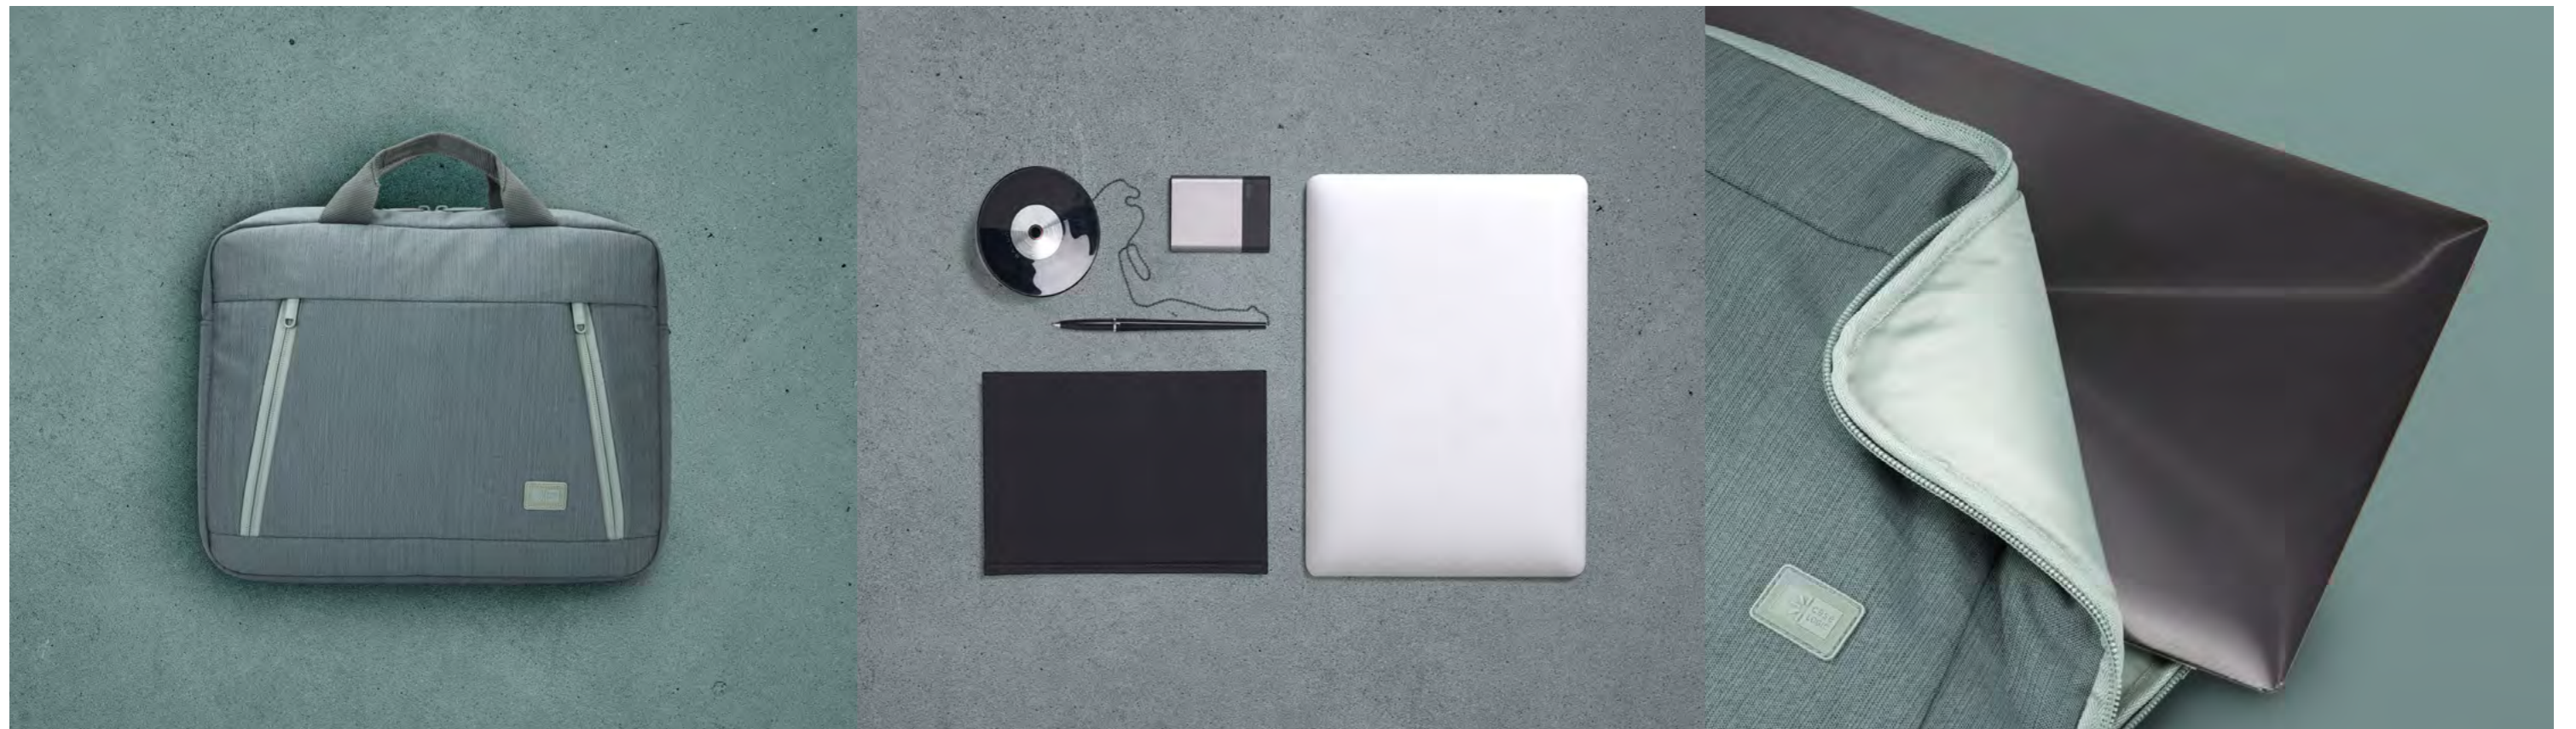

Case Logic Huxton Collection

This stylish collection combines textured materials, and plenty of organization making it the perfect bag for the office, campus or local cafe.