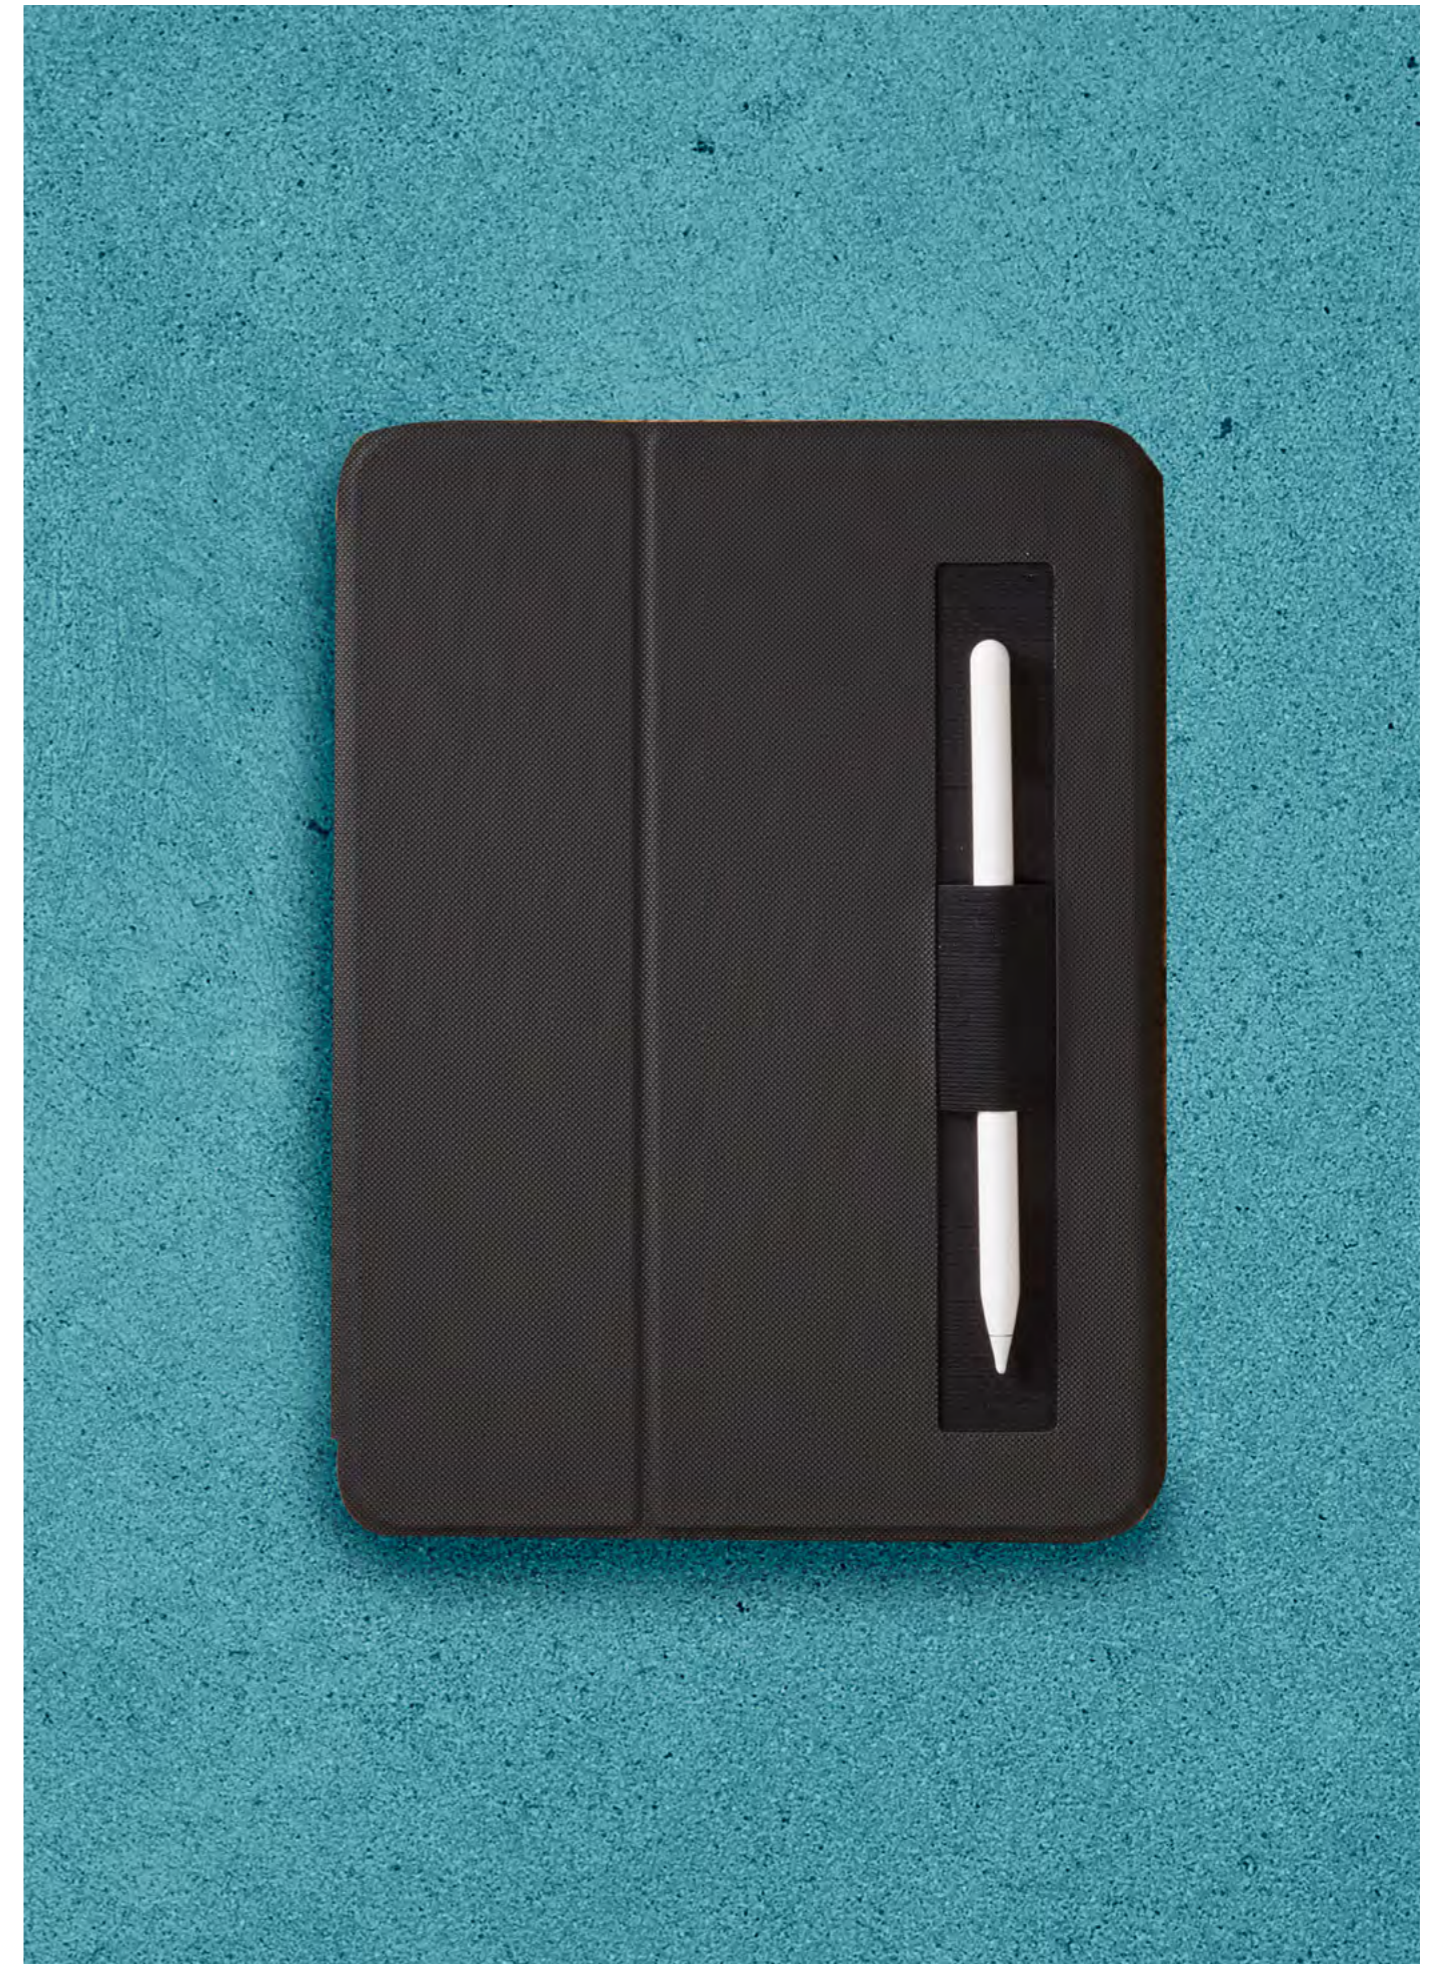

Case Logic SnapView – Line at-a-Glance

NEW

Case Logic SnapView
Case for iPad 10.2"
with pencil holder

3204446
Black

Case Logic
SnapView Case
for iPad 10.2"

3204443
Black

3204444
Midnight

3204445
Boxcar

NEW

Case Logic
SnapView Case for
Galaxy Tab S6 Lite

3204656
Black

Case Logic
SnapView Case for
Galaxy Tab A 10.1"

3204263
Black

Case Logic SnapView
Case for iPad mini
with Pencil holder

3204179
Black

Case Logic
SnapView Case
for iPad mini

3204146
Black

3204148
Boxcar

Case Logic
SnapView
for iPad Pro 11"
with Pencil Holder

3204386
Black

Case Logic
SnapView
for iPad Pro 12.9"
with Pencil Holder

3204387
Black

Case Logic SnapView
for iPad Air with
Pencil holder

3204183
Black

Case Logic
SnapView
for iPad Air

3204180
Black