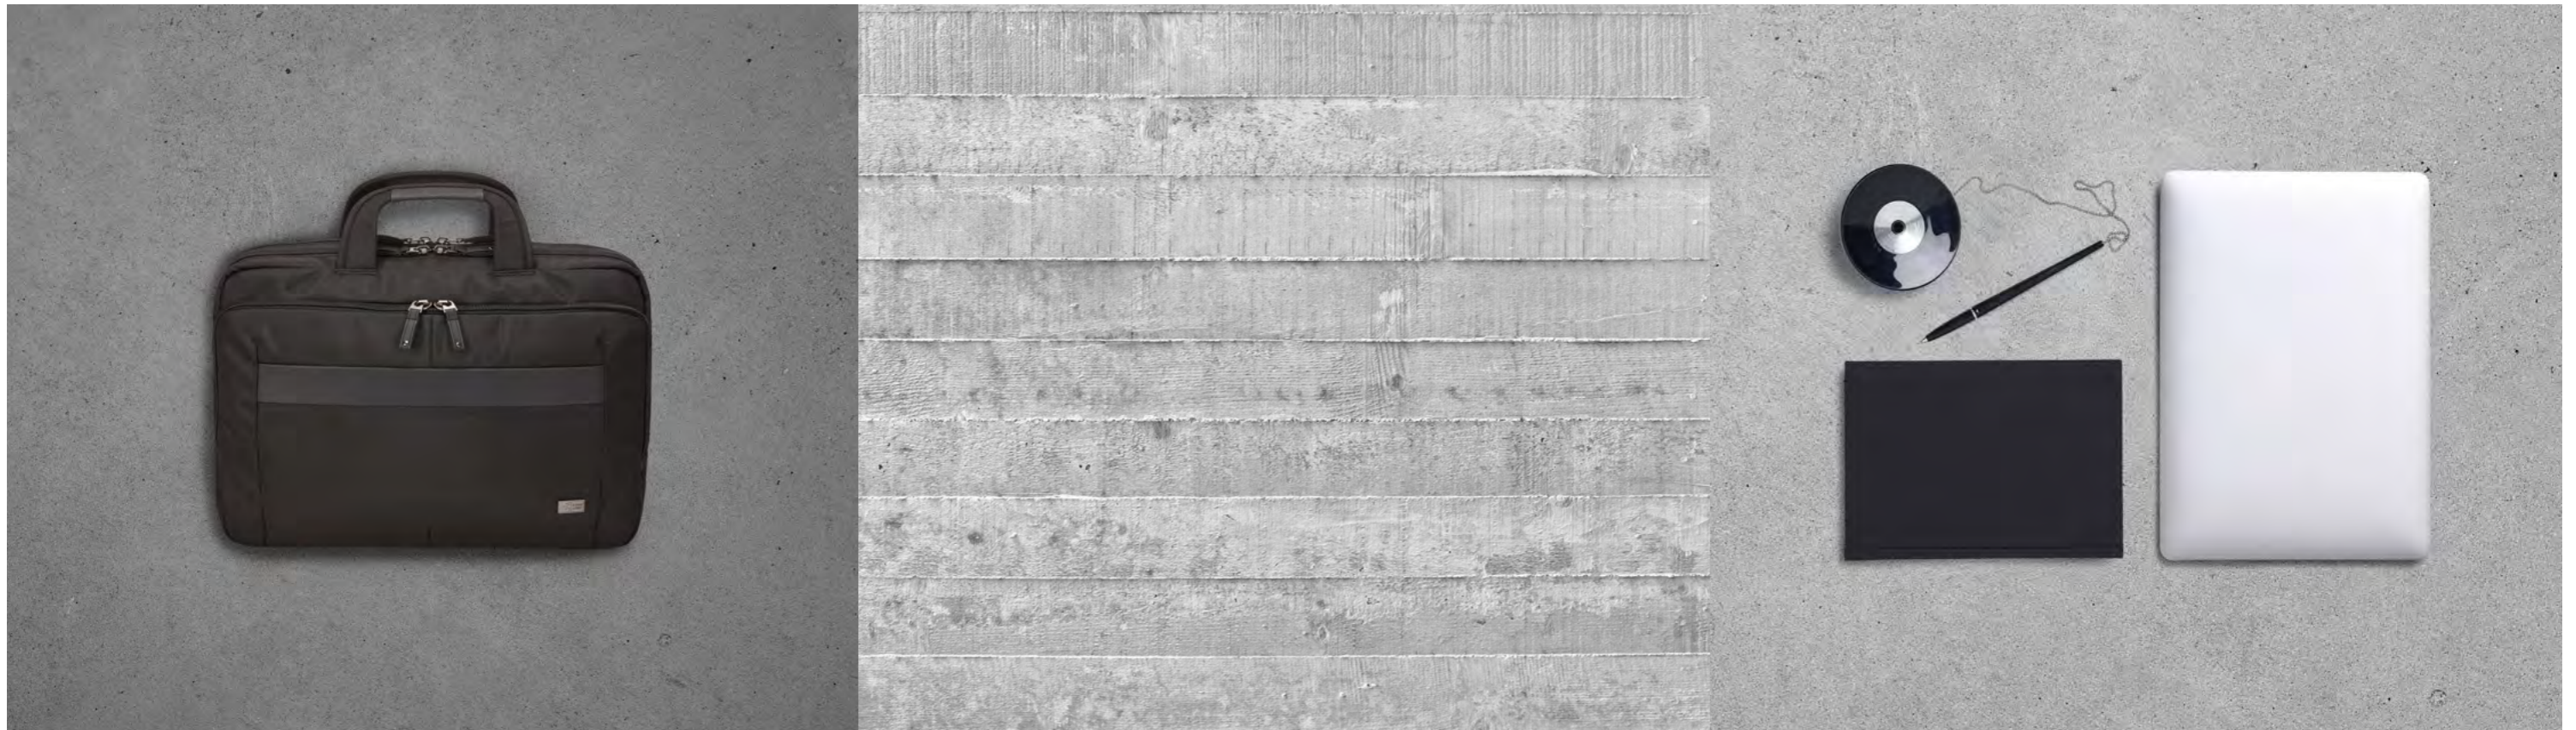

NEW

Case Logic Notion Collection

Sophisticated and professional laptop bags and backpacks that offer generous organization for life on the go.

Impact Foam Protection

Dual density impact foam protects the laptop on the go

Generous Organization

Organization panel with multiple storage options for small electronics, cords, accessories, business cards and keys