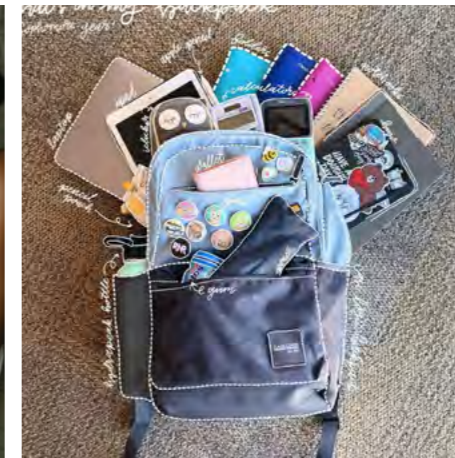

PACKS & BAGS
2020 Autumn
2021 Spring

LIFE, SIMPLIFIED.

For more than 36 years, Case Logic has brought smart solutions that help you bring your stuff and organize your active life - anywhere it may take you, we call it *Life, simplified.*