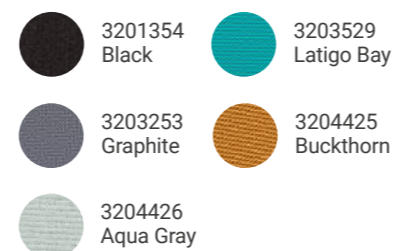

Case Logic LAPS 14" Laptop Sleeve