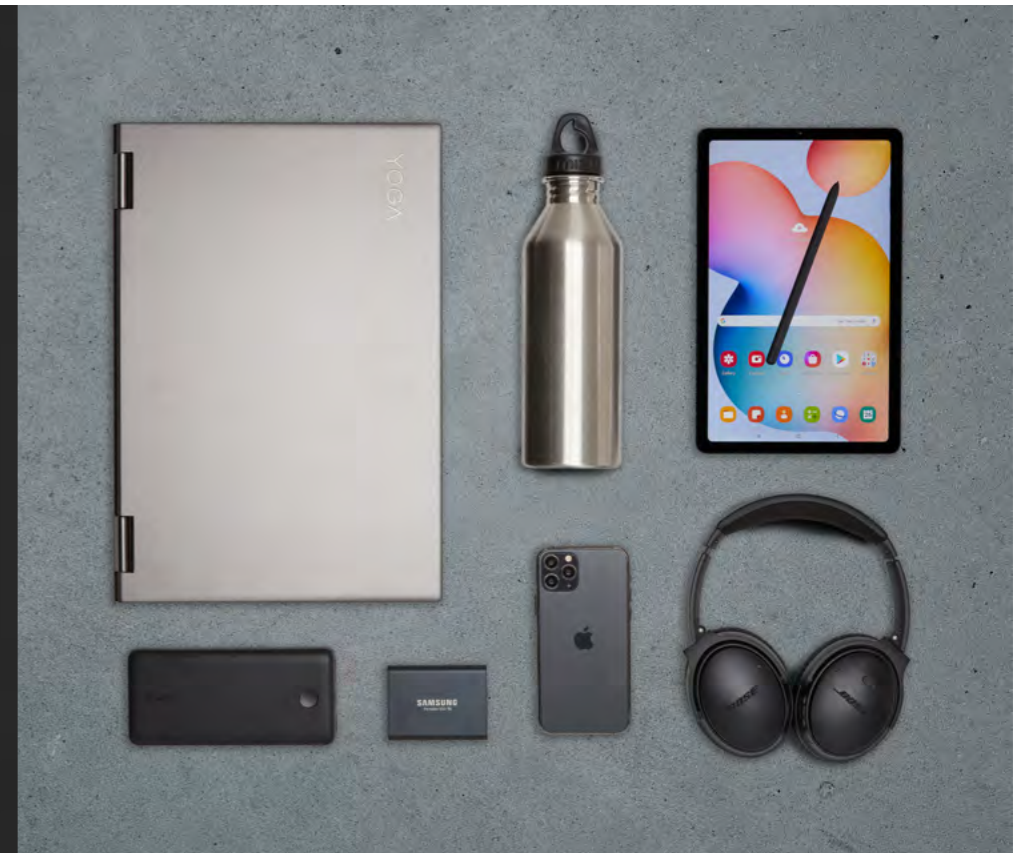

- 3203988 Black
- 3203989 Dark Blue

OUR CHOICE

Case Logic Advantage 15.6" Laptop Bag

- 3203990 Black

Case Logic Advantage 17.3" Laptop Bag

- 3203990 Black

Case Logic Advantage 17" Laptop Attaché

- 3204204 Black