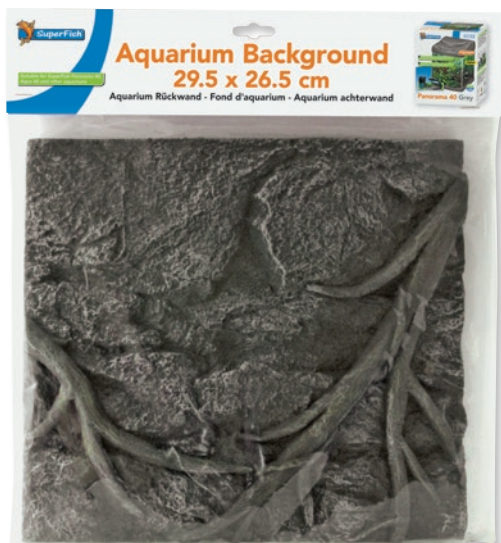

SuperFish Aquarium Background

Background with root design. Colour fast and non-toxic for a long life use. Easy to cut into the right size

SF AQUARIUM BACKGROUND 29.0 x 29.0 cm [Art. A4070055]
SF AQUARIUM BACKGROUND 37.2 x 32.3 cm [Art. A4070060]
SF AQUARIUM BACKGROUND 36.0 x 42.0 cm [Art. A4070075]