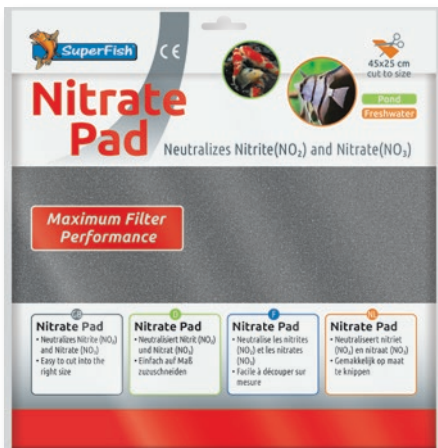

SuperFish Nitrate Pad

Absorbs nitrite (NO₂) and nitrate (NO₃) by utilizing natural aerobic bacteria. Nitrite is toxic for fish and nitrate causes algae growth.

SF NITRATE PAD 45 x 25 cm [Art. A8040515]