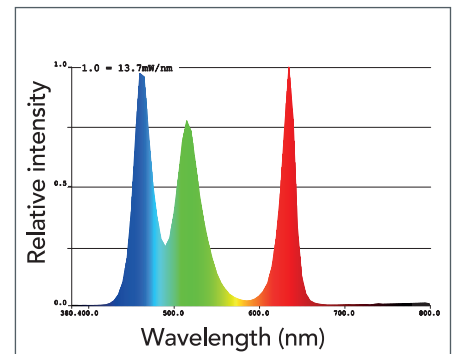

Technical information RetroLED Color T8&JT5

Art.	Model	LEDs	Power	Savings
[A4020335]	RetroLED Color T8&JT5 45 cm/15 W	24x	7 W	53%
[A4020340]	RetroLED Color T8&JT5 60 cm/18 W	33x	9 W	50%
[A4020345]	RetroLED Color T8&JT5 75 cm/25 W	42x	10 W	60%
[A4020350]	RetroLED Color T8&JT5 90 cm/30 W	54x	12 W	60%
[A4020355]	RetroLED Color T8&JT5 100 cm/38 W	75x	15 W	61%
[A4020360]	RetroLED Color T8&JT5 120 cm/36 W	60x	13 W	64%
[A4020365]	RetroLED Color T8&JT5 150 cm/58 W	84x	19 W	67%

Technical information RetroLED Color T5

Art.	Model	LEDs	Power	Savings
[A4020455]	RetroLED Color T5 55 cm/24 W	24x	6 W	75%
[A4020460]	RetroLED Color T5 85 cm/39 W	42x	10 W	74%
[A4020465]	RetroLED Color T5 115 cm/54 W	60x	13 W	76%

Technical information RetroLED Combi T8&JT5

Art.	Model	LEDs	Power	Savings
[A4020370]	RetroLED Combi T8&JT5 45 cm/15 W	25x	10 W	33%
[A4020375]	RetroLED Combi T8&JT5 60 cm/18 W	31x	12 W	33%
[A4020380]	RetroLED Combi T8&JT5 75 cm/25 W	43x	15 W	40%
[A4020385]	RetroLED Combi T8&JT5 90 cm/30 W	54x	17 W	43%
[A4020390]	RetroLED Combi T8&JT5 100 cm/38 W	60x	21 W	45%
[A4020395]	RetroLED Combi T8&JT5 120 cm/36 W	72x	24 W	33%
[A4020400]	RetroLED Combi T8&JT5 150 cm/58 W	96x	28 W	52%

Technical information RetroLED Combi T5

Art.	Model	LEDs	Power	Savings
[A4020470]	RetroLED Combi T5 55 cm/24 W	24x	9 W	63%
[A4020475]	RetroLED Combi T5 85 cm/39 W	42x	17 W	56%