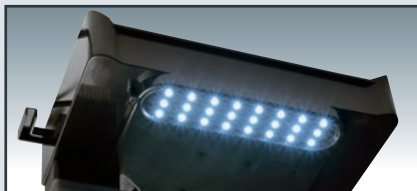

AQUAPONICS 23

- 26 x 29 x 31 cm
- Curved glass aquarium
- Plant tray on top
- AquaLED 4 integrated lighting 12 Volt, 4 Watt
- Internal filter (4.4 Watt/240 l/h)

SF AQUAPONICS 23 Aquarium White
[Art. A4051430]

SF AQUAPONICS 23 Aquarium Black
[Art. A4051435]