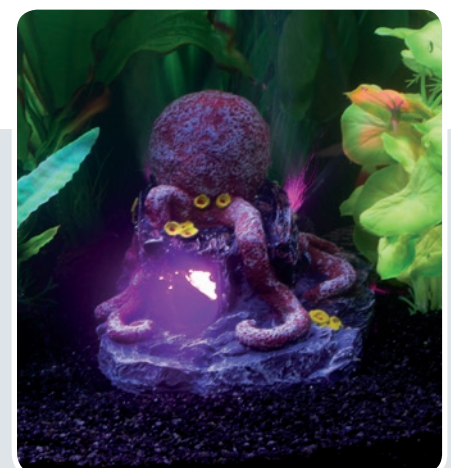

DECO AIR PLANE  
18 x 9 x 10 cm [Art. A4021190]

DECO VW VAN  
13 x 7 x 9 cm [Art. A4021185]

DECO LED CASTLE  
11 x 12 x 21 cm [Art. A4021150]

DECO LED SKULL WHITE  
10 x 7.5 x 13 cm [Art. A4021130]

DECO LED OCTOPUS  
16 x 11 x 10 cm [Art. A4021125]