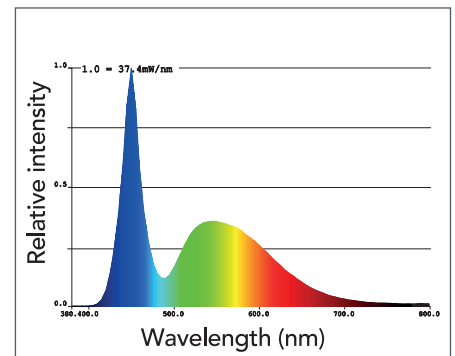

Technical information RetroLED Color T8&JT5

Art.	Model	LEDs	Power	Savings
[A4020335]	RetroLED Color T8&JT5 45 cm/15 W	24x	7 W	53%
[A4020340]	RetroLED Color T8&JT5 60 cm/18 W	33x	9 W	50%
[A4020345]	RetroLED Color T8&JT5 75 cm/25 W	42x	10 W	60%
[A4020350]	RetroLED Color T8&JT5 90 cm/30 W	54x	12 W	60%
[A4020355]	RetroLED Color T8&JT5 100 cm/38 W	75x	15 W	61%
[A4020360]	RetroLED Color T8&JT5 120 cm/36 W	60x	13 W	64%
[A4020365]	RetroLED Color T8&JT5 150 cm/58 W	84x	19 W	67%

Technical information RetroLED Color T5

Art.	Model	LEDs	Power	Savings
[A4020455]	RetroLED Color T5 55 cm/24 W	24x	6 W	75%
[A4020460]	RetroLED Color T5 85 cm/39 W	42x	10 W	74%
[A4020465]	RetroLED Color T5 115 cm/54 W	60x	13 W	76%

Technical information RetroLED Combi T8&JT5

Art.	Model	LEDs	Power	Savings
[A4020370]	RetroLED Combi T8&JT5 45 cm/15 W	25x	10 W	33%
[A4020375]	RetroLED Combi T8&JT5 60 cm/18 W	31x	12 W	33%
[A4020380]	RetroLED Combi T8&JT5 75 cm/25 W	43x	15 W	40%
[A4020385]	RetroLED Combi T8&JT5 90 cm/30 W	54x	17 W	43%
[A4020390]	RetroLED Combi T8&JT5 100 cm/38 W	60x	21 W	45%
[A4020395]	RetroLED Combi T8&JT5 120 cm/36 W	72x	24 W	33%
[A4020400]	RetroLED Combi T8&JT5 150 cm/58 W	96x	28 W	52%

Technical information RetroLED Combi T5

Art.	Model	LEDs	Power	Savings
[A4020470]	RetroLED Combi T5 55 cm/24 W	24x	9 W	63%
[A4020475]	RetroLED Combi T5 85 cm/39 W	42x	17 W	56%