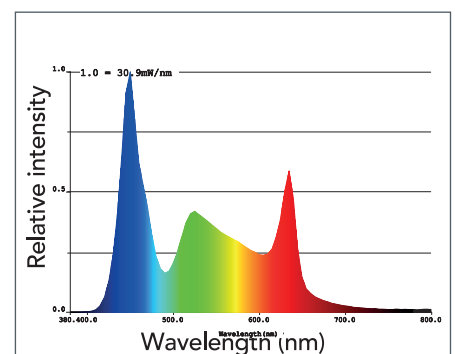

Technical information RetroLED Color T8&JT5

Art.	Model	LEDs	Power	Savings
[A4020335]	RetroLED Color T8&JT5 45 cm/15 W	24x	7 W	53%
[A4020340]	RetroLED Color T8&JT5 60 cm/18 W	33x	9 W	50%
[A4020345]	RetroLED Color T8&JT5 75 cm/25 W	42x	10 W	60%
[A4020350]	RetroLED Color T8&JT5 90 cm/30 W	54x	12 W	60%
[A4020355]	RetroLED Color T8&JT5 100 cm/38 W	75x	15 W	61%
[A4020360]	RetroLED Color T8&JT5 120 cm/36 W	60x	13 W	64%
[A4020365]	RetroLED Color T8&JT5 150 cm/58 W	84x	19 W	67%

Technical information RetroLED Color T5

Art.	Model	LEDs	Power	Savings
[A4020455]	RetroLED Color T5 55 cm/24 W	24x	6 W	75%
[A4020460]	RetroLED Color T5 85 cm/39 W	42x	10 W	74%
[A4020465]	RetroLED Color T5 115 cm/54 W	60x	13 W	76%

Technical information RetroLED Combi T8&JT5

Art.	Model	LEDs	Power	Savings
[A4020370]	RetroLED Combi T8&JT5 45 cm/15 W	25x	10 W	33%
[A4020375]	RetroLED Combi T8&JT5 60 cm/18 W	31x	12 W	33%
[A4020380]	RetroLED Combi T8&JT5 75 cm/25 W	43x	15 W	40%
[A4020385]	RetroLED Combi T8&JT5 90 cm/30 W	54x	17 W	43%
[A4020390]	RetroLED Combi T8&JT5 100 cm/38 W	60x	21 W	45%
[A4020395]	RetroLED Combi T8&JT5 120 cm/36 W	72x	24 W	33%
[A4020400]	RetroLED Combi T8&JT5 150 cm/58 W	96x	28 W	52%

Technical information RetroLED Combi T5

Art.	Model	LEDs	Power	Savings
[A4020470]	RetroLED Combi T5 55 cm/24 W	24x	9 W	63%
[A4020475]	RetroLED Combi T5 85 cm/39 W	42x	17 W	56%