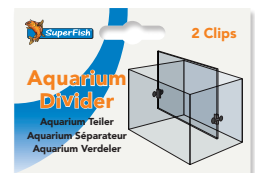

SuperFish Grazing Pod Feeder

The Grazing Pod Feeder simulates the natural behaviour of fish to hunt for their food from nudging and returning to the pod whilst this floats in the aquarium. This means that your fish will have to work to get their food. The Grazing Pod Feeder is suitable for live fish food, frozen fish food and sinking pellets and feeds all genre of tropical, cold water and marine fish.

SF GRAZING POD FEEDER [Art. A4040160]