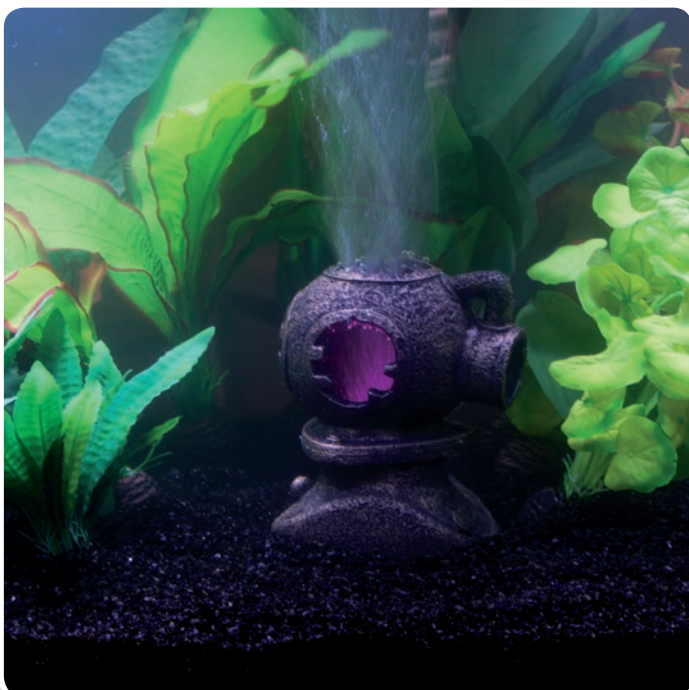

SuperFish DecoLED

DecoLED Bubble kit

This air stone with air tube makes it complete with air bubbles and oxygen in the aquarium.

DECO LED BUBBLE KIT
[Art. A4021158]