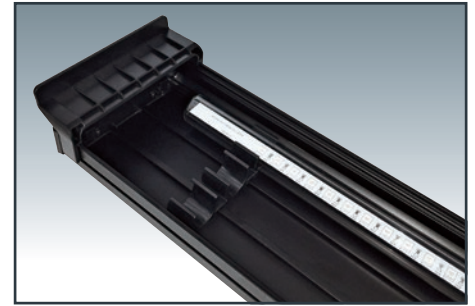

SuperFish LED Lighting