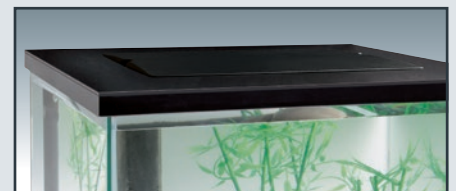

- Smart design with removable lid for easy maintenance
- Can be used both semi-open and closed
- With 4-colour lighting, white, red, blue and green
- Safe because of 12 Volt LED light
- Including Aqua-Flow 50 filter