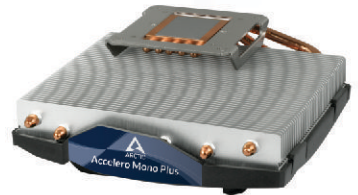

Specifications	
Max. Cooling Capacity	200 Watts
Heatpipe	Ø 6 mm x 5
Heatsink Material	Aluminum fins x 43, thickness 0.4 mm
Fan	120 mm, 400 - 1500 RPM (controlled by PWM)
Bearing	Fluid Dynamic Bearing
Noise Level	0.4 Sone
Current / Voltage	0.2 A / +12 V DC
Power Consumption	2.4 W
Dimensions	136 (L) x 138 (W) x 51 (H) mm
Net Weight	348 g