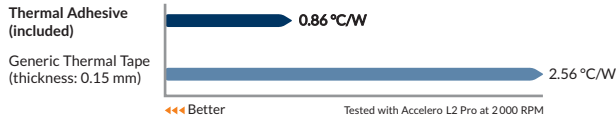

RAM and VR Cooling performance with Thermal Adhesive

AMD Radeon™

RX 460, R9 380, 370X, 270(X), 285, R7 370, 360, 265, 260(X), 250(X), 240, HD 8870, 8760, 7870, 7850, 7790, 7770 (GHz), 6950, 6870, 6850, 6790, 6770, 6750, 5870, 5850, 5830, 5770, 5750, 4890, 4870, 4850, 4830, 4770, 3870, 3850, 2600 XT, X1950 XTX, X1950 XT, X1950 Pro, X1950 GT, X1900 XTX, X1900 XT, X1900 GT, X1800 XT, X1800 LE, X1800 GTO, X1650 XT, X1650 Pro, X1600 XT, X1600 Pro, X1550, X1300 XT, X1300 Pro, X1300

NVIDIA GeForce®