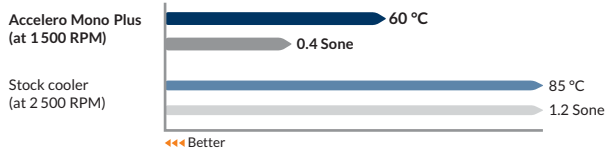

Cooling Performance & Noise Level on NVIDIA GeForce® GTX 670