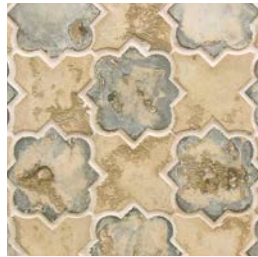

Artillo Arabesque Pattern 8C
Winslet Blend