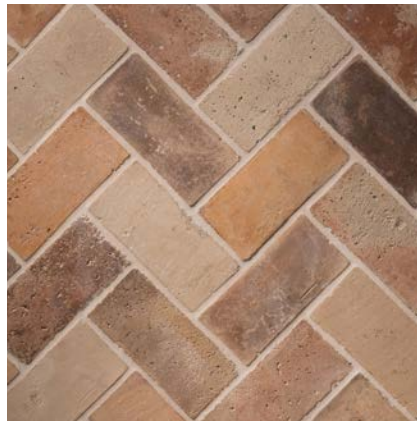

Standard Brick Veneer
Rough, weathered surface with crisp corners and edges.
Various Sizes | Shown in 2" x 8" Early Gray - Limestone

Artillo Brick Veneer
Standard, uneven surface with defined corners and edges.
2" x 8" Only | Shown in Charcoal

Smooth Brick Veneer
Rough, weathered surface and broken, irregular edges.
Various Sizes | Shown in 4" x 8" Creme Fraiche - Vintage

Bastogne Brick Veneer
Rough, weathered surface and broken, irregular edges.
Various Sizes | Shown 2" x 8" in Colorado Brown

Artillo Arabesque Pattern 15
Normandy Cream - Vintage

CONCRETE TEXTURES

ARTO offers four different textures for our concrete products as shown below. We also offer a fifth option we call Vintage Texture. Vintage features a blend of Limestone, Luna, Standard, and Travertine textures to create unique looks ranging from distressed terracotta to natural stone. Order any color in our Vintage texture to receive a combination of pieces made in all four surface textures.