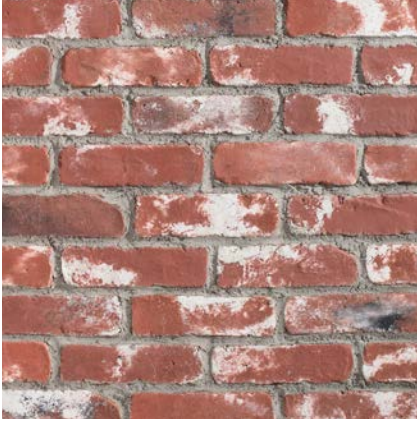

Arabesque Pattern 8C

8" Conche Pattern

Arabesque Pattern 2C

THIN BRICK VENEER

ARTO's Thin Brick Veneer is lighter and easier to install than full-size brick. The concrete composition is durable enough for freezing and thawing climates while allowing for a nearly unlimited color selection utilizing all of our concrete color options. We offer a wide range of styles from classic 2" x 8" in standard and tumbled edges to oversized styles. Our Thin Brick Veneer can be used for both walls and floors, and we also offer various corner pieces in most styles to give your project a complete look from all angles. Visit ARTO.com/brick for additional styles, sizes, and colors.