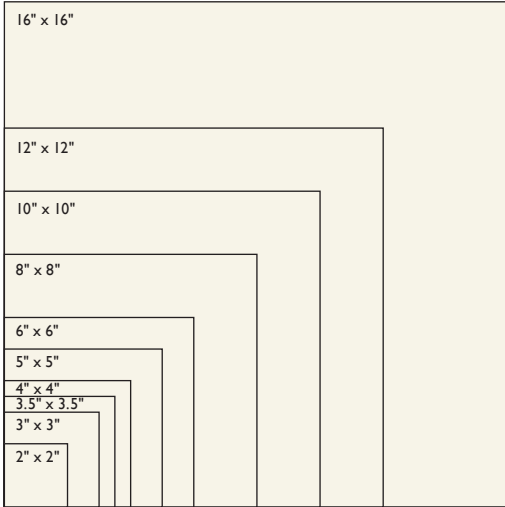

12" x 24" Roman Chevron

15" x 18" Roman San Felipe

24" x 24" Roman Octagon

12", 18" & 24" Roman Rounds

ARTILLO SERIES

The Artillo series is ARTO's original and most extensive collection. The look is slightly rustic with a natural undulating surface and straight edges. Artillo tiles are 3/4" thick for mortar set installation on floors and walls. They are individually handcrafted and strong enough for freezing and thawing climates, yet warm enough to showcase inside your home. The Artillo series offers a wide range of decos, liners, chair rails, stair treads, copings, surface bull noses, and base covers to complete your installation. Corners are available for most styles. Visit ARTO.com/artillo for additional shapes, sizes, and patterns. Contact ARTO about custom sizes, shapes, and colors.

8" x 16" Rectangle Artillo Tiles
8" Artillo Surface Bull Nose
Charcoal - Standard

Artillo Stair Tread

Artillo Surface Bull Nose (SBN)

See More Patterns at ARTO.com/artillo

Arabesque Pattern 11A

Arabesque Pattern 5A
(8" x 10" Eye of Felipe)