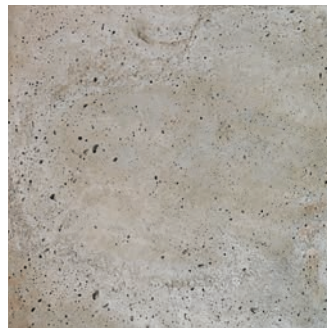

Luna

Our most distressed texture, Luna is inspired by the craters, seas, valleys, and other topographical features of the moon's surface for the ultimate expression of rustic elegance.