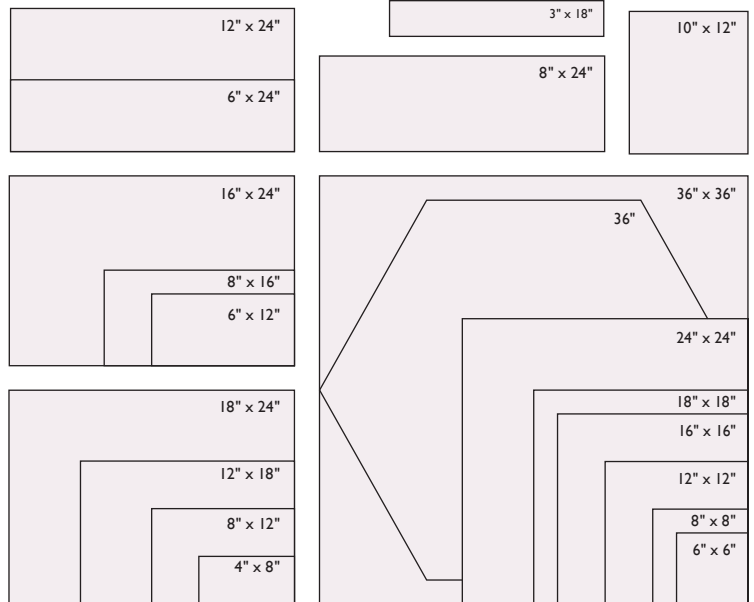

Roman Style I Stair Tread

Roman Style I Surface Bull Nose (SBN)

Roman Style I Wall Cap

Roman Pier Cap

Roman Style I Pool Coping

Roman Style 2 Pool Coping

See More Patterns at ARTO.com/roman-tile

22" x 38" Roman Diamond

12" x 24" Roman Chevron

15" x 18" Roman San Felipe

24" x 24" Roman Octagon

12", 18" & 24" Roman Rounds

ARTILLO SERIES

The Artillo series is ARTO's original and most extensive collection. The look is slightly rustic with a natural undulating surface and straight edges. Artillo tiles are 3/4" thick for mortar set installation on floors and walls. They are individually handcrafted and strong enough for freezing and thawing climates, yet warm enough to showcase inside your home. The Artillo series offers a wide range of decos, liners, chair rails, stair treads, copings, surface bull noses, and base covers to complete your installation. Corners are available for most styles. Visit ARTO.com/artillo for additional shapes, sizes, and patterns. Contact ARTO about custom sizes, shapes, and colors.