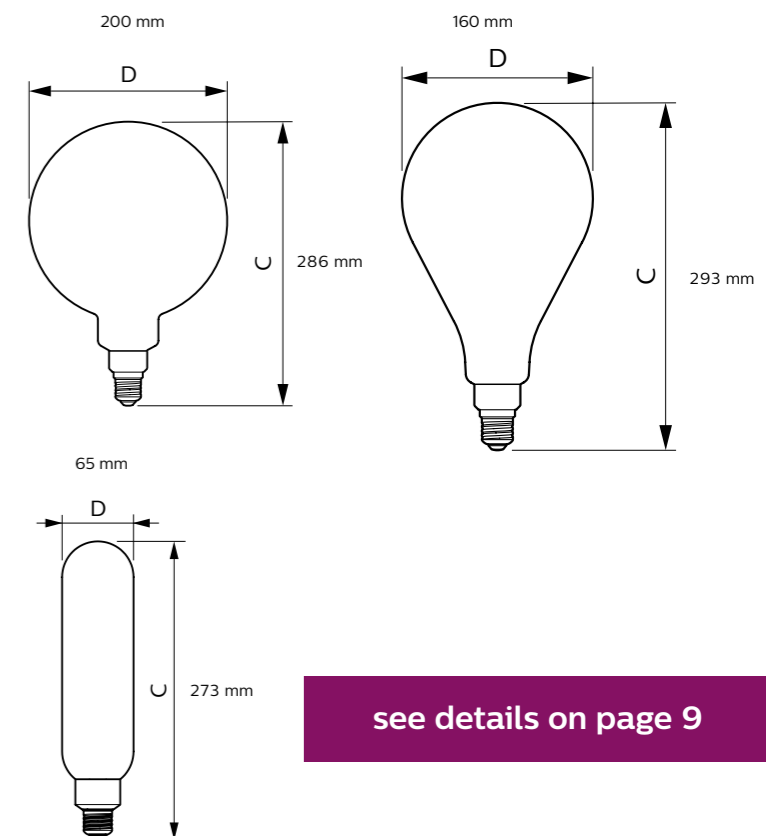

see details on page 9